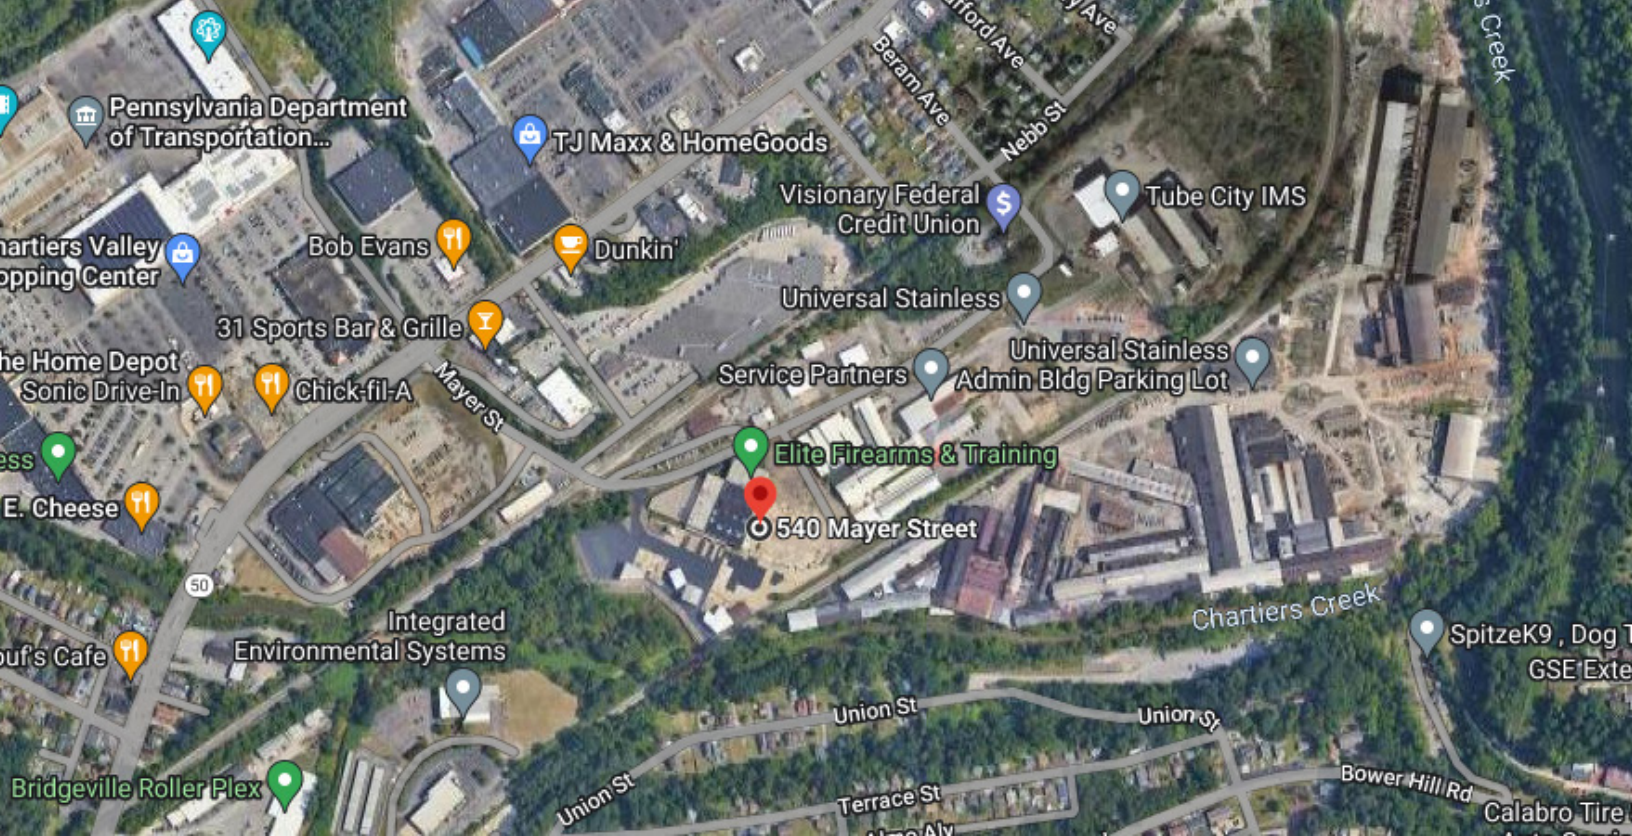

540 Mayer Street
Bridgeville, PA 15017

Property Features

- 4 Docks With Levelers
- Drive-In Laydown Space Available
- Fenced, Secure Site
- Over 7 Acres for Parking
- Fully Sprinklered
- Gas Fired Heat
- Clear Height of 12'
- Elevator

YEAR BUILT

1910

Amenities

- Located Less Than a Mile From I-79
- Nearby Retail:
 - Dunkin'
 - Chick-fil-A
 - Panera Bread
 - The Home Depot