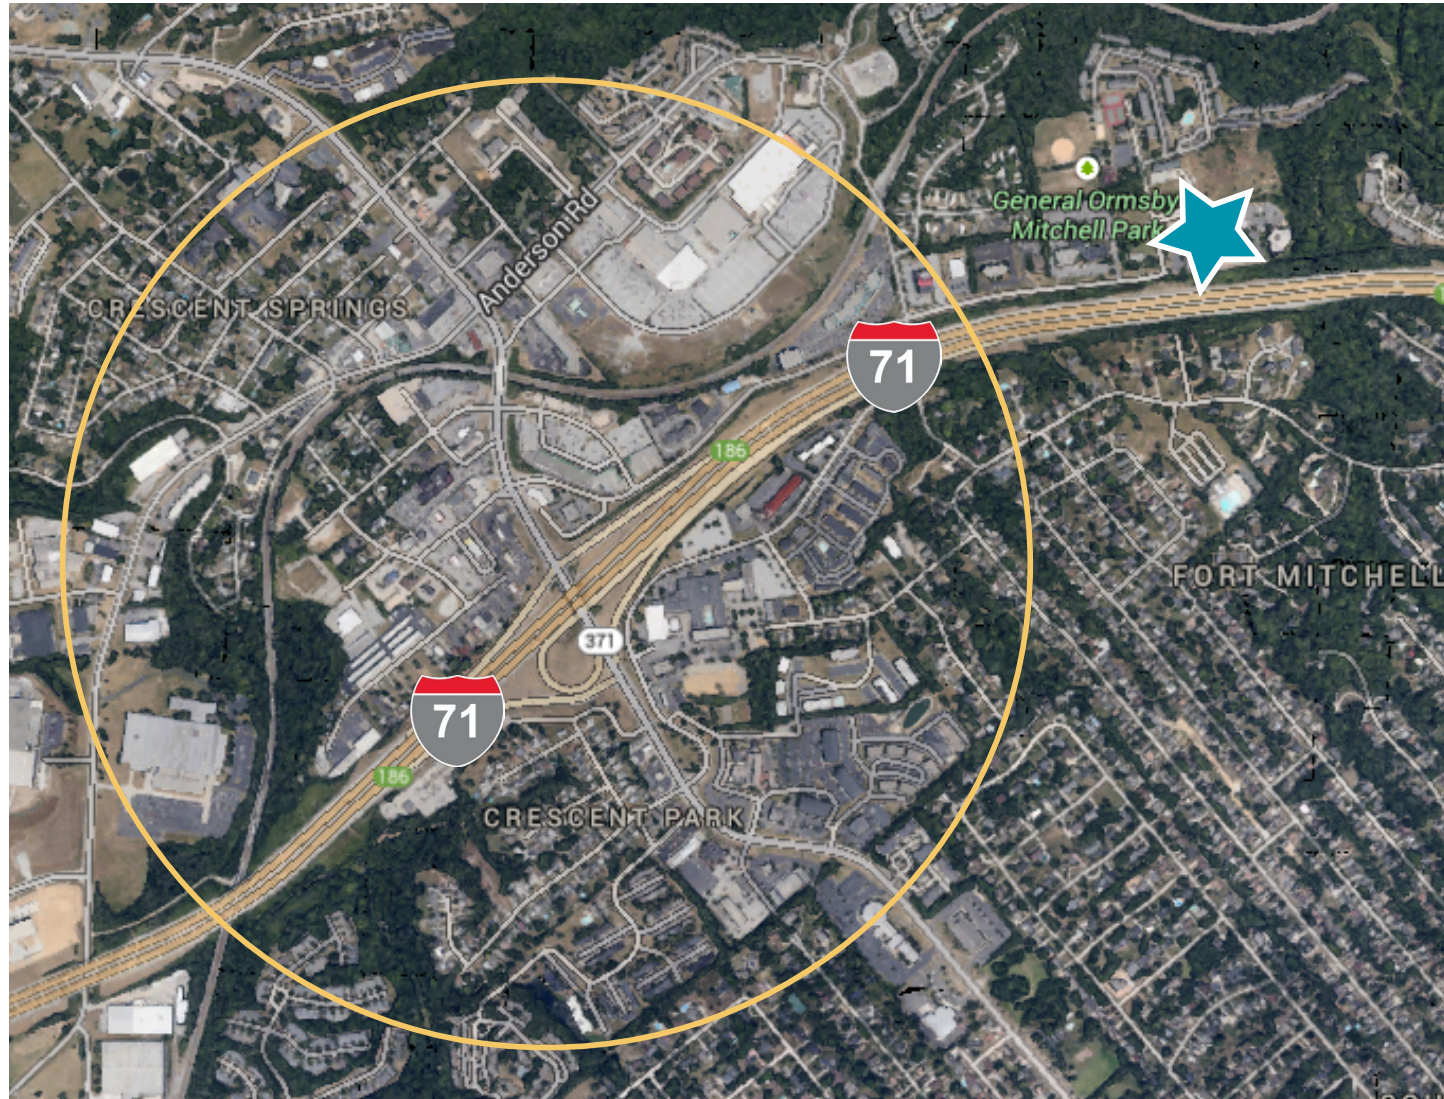

# Park 75 Building C

250 GRANDVIEW DRIVE | FORT MITCHELL, KENTUCKY 41017

Minutes from Cincinnati and CVG

Highly Desired Location

**CUSHMAN &  
WAKEFIELD**

**NEARBY** | Amenities Within 2 Mile Radius

**LOCATION BY THE NUMBERS**

**Immediate access** to I-71/I-75 with quick access to I-275 and I-471

**Retail-like visibility** on I-71/I-75 for corporate recognition