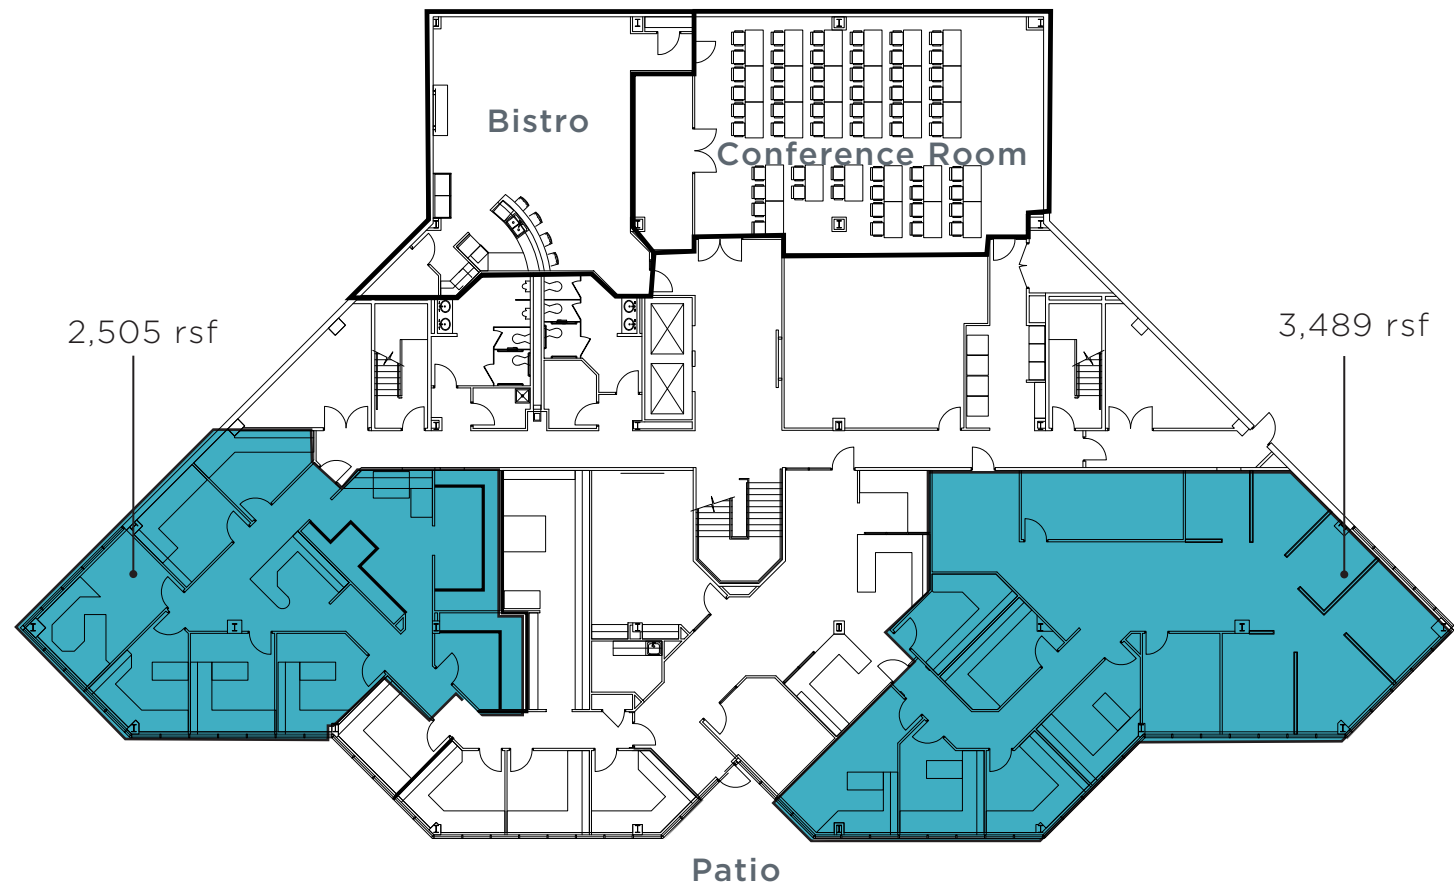

## PROPERTY HIGHLIGHTS

- 20,895 total rsf available
- Asking \$12.95/rsf NNN
- Operating expenses estimated at \$7.95/rsf
- Tenant pays their own janitorial expenses
- On-site management
- On-site bistro cafe and shared conference room
- Tremendous visibility from I-71/I-75

**AVAILABILITY** | Lower Level | **5,994 rsf**

**AVAILABILITY** | Second Floor | **4,931 rsf**

\*Finishes for this space were recently updated;  
Furniture included and in good condition

**AVAILABILITY** | Fourth Floor | **9,970 rsf**