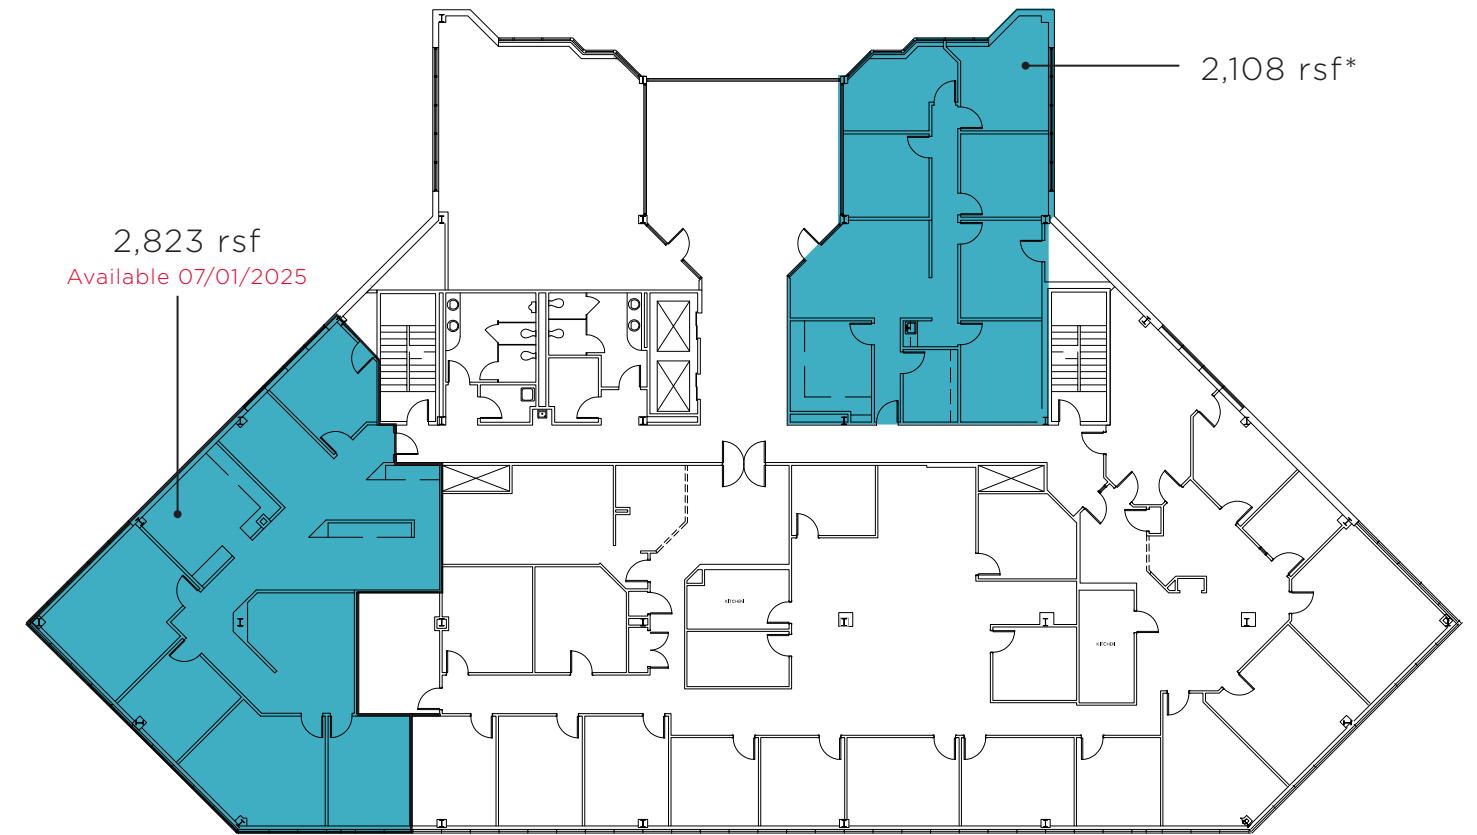

## PROPERTY HIGHLIGHTS

- 20,895 total rsf available
- Asking \$12.95/rsf NNN
- Operating expenses estimated at \$7.95/rsf
- Tenant pays their own janitorial expenses
- On-site management
- On-site bistro cafe and shared conference room
- Tremendous visibility from I-71/I-75

**AVAILABILITY** | Lower Level | **5,994 rsf**

**AVAILABILITY** | Second Floor | **4,931 rsf**

\*Finishes for this space were recently updated;  
Furniture included and in good condition

**AVAILABILITY** | Fourth Floor | **9,970 rsf**