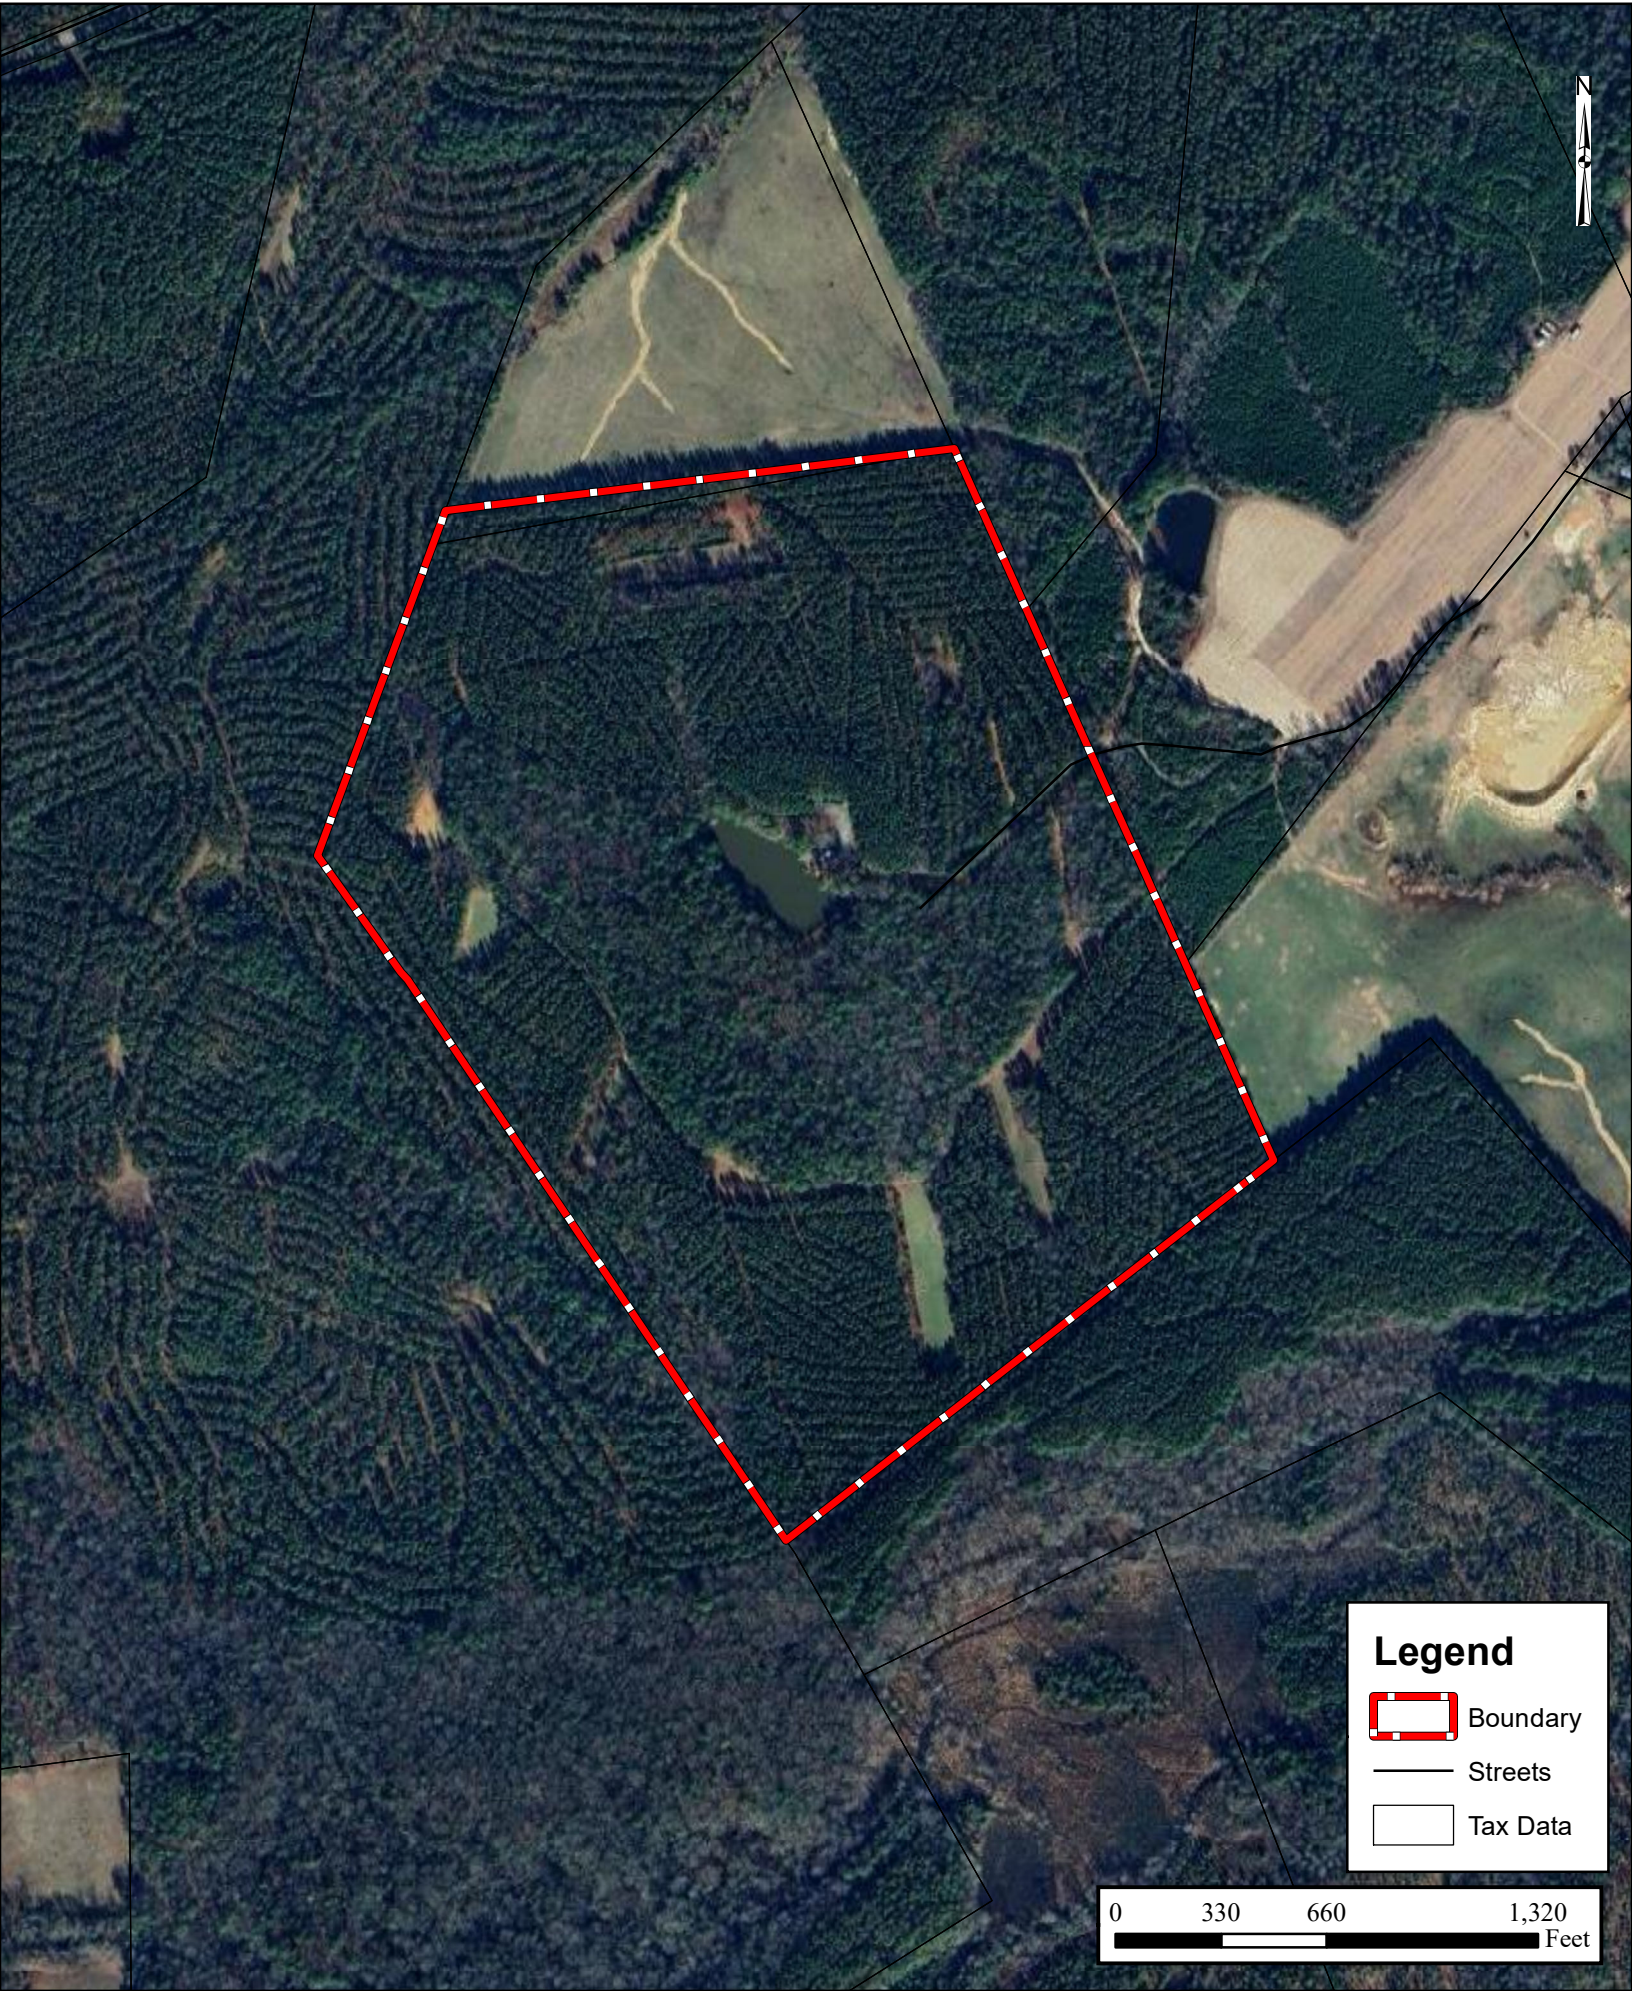

STAND MAP "NEVILLE TRACT"
LAT: 35°20'46.571"N LONG:79°30'37.025"W MOORE COUNTY, NC

Legend

-  Boundary
-  Streets
-  Tax Data