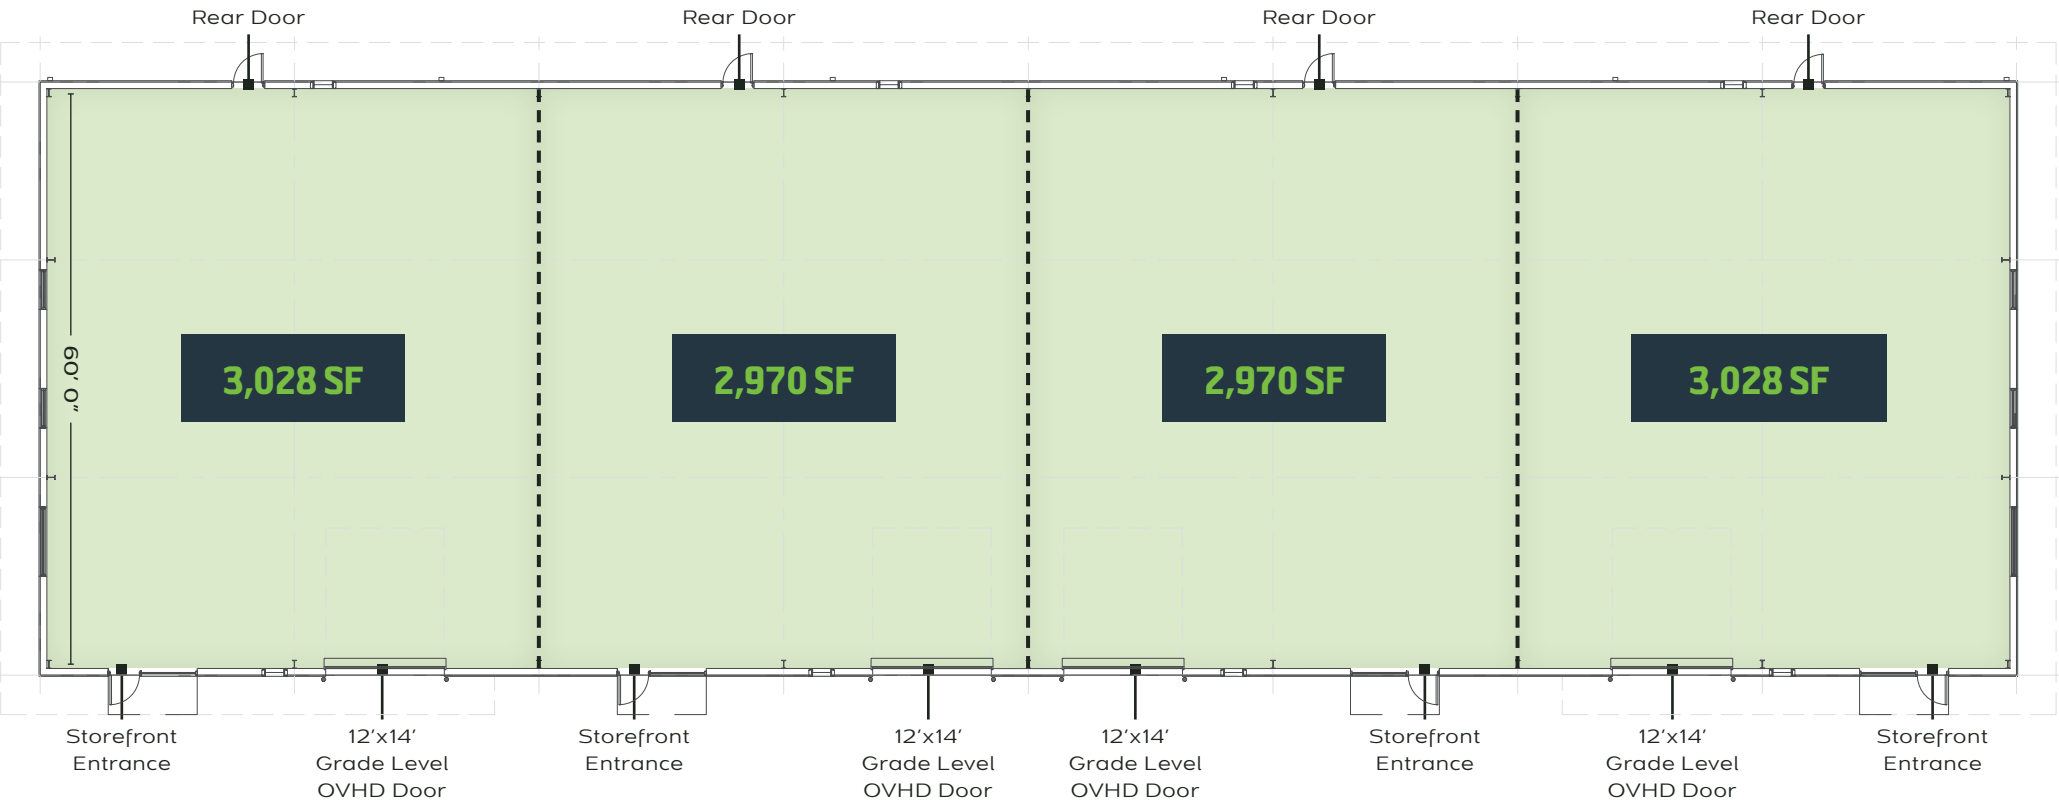

FLOOR PLAN BUILDING 7

Multi Tenant Industrial
11,995 SF

Note: all dimensions and square footages are approximate and subject to change

Available **Leased**