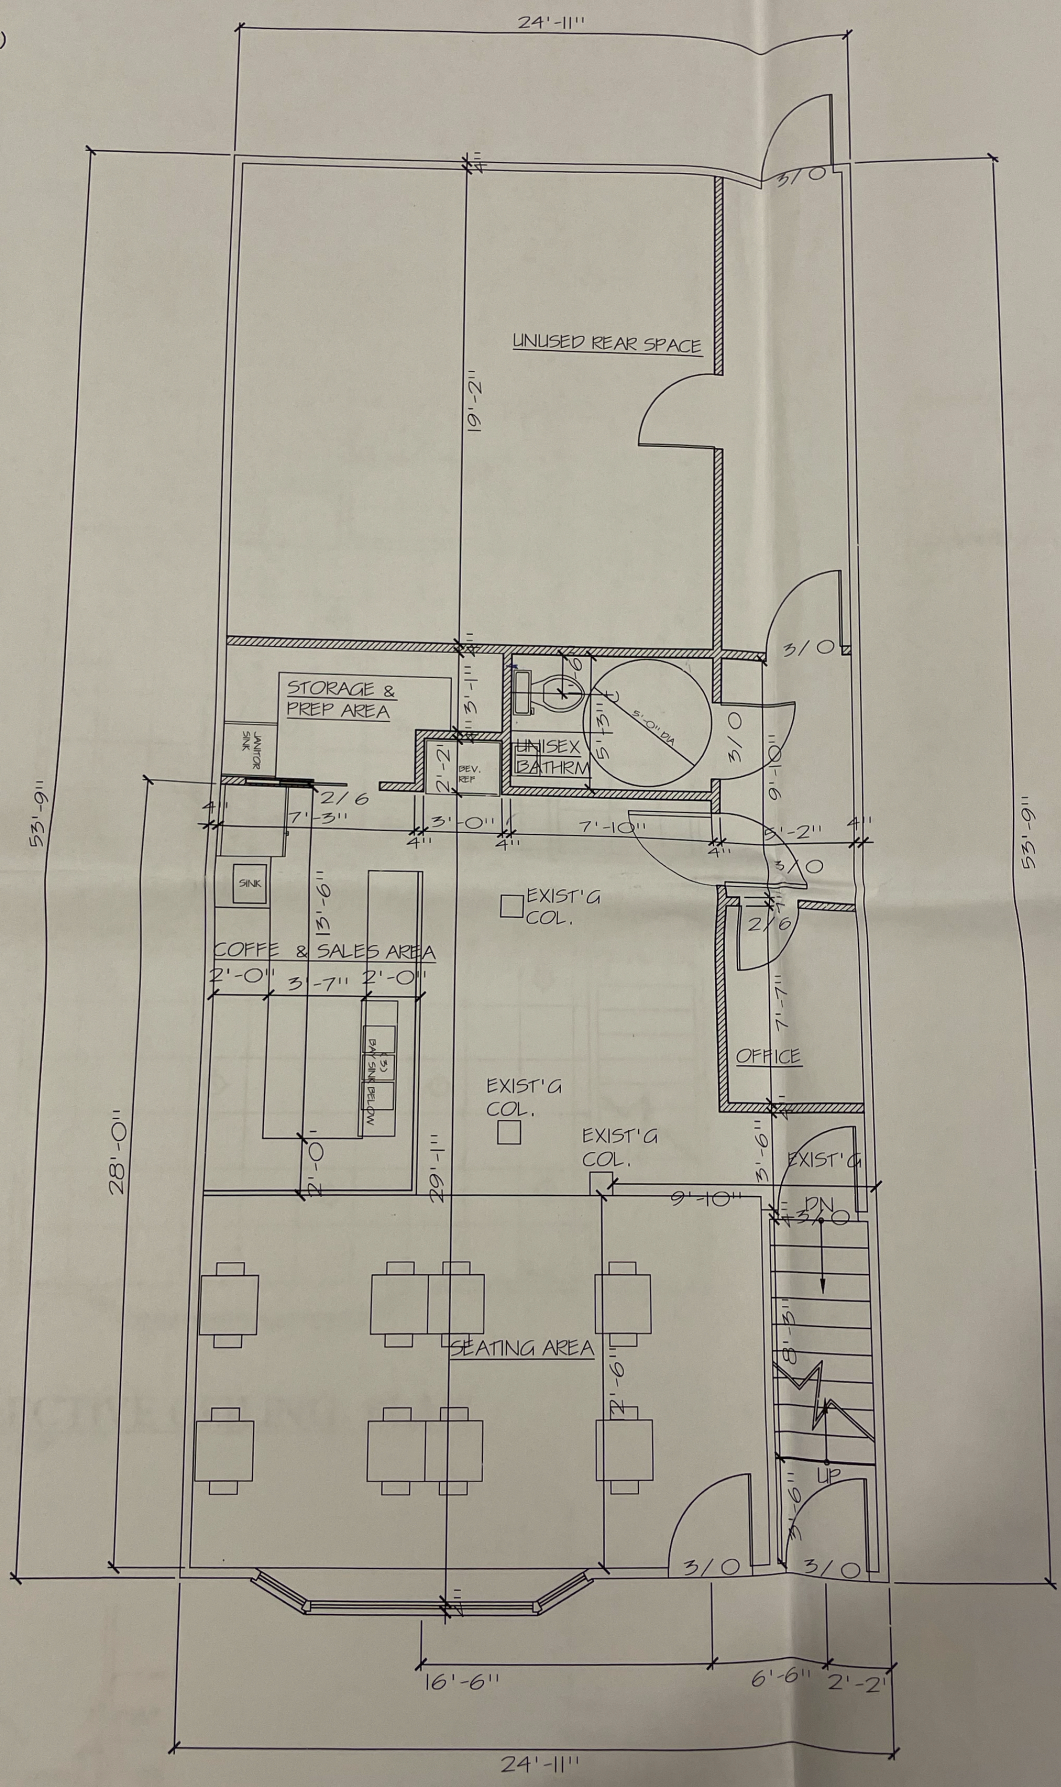

FEE HOUSE) & P... (ONE APARTMENT)  
 PROTECTED

TOTAL  
 339 SF  
 296 SF  
 16 SF  
 XX SF

**FIRST FLOOR PLAN**

SCALE: 1/4" = 1'-0"