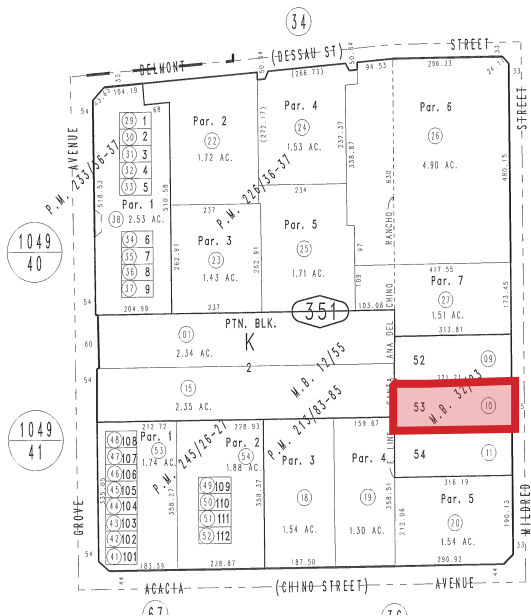

## HIGHLIGHTS:

- ±0.83 AC (36,154 SF)
- Paved & Fenced Yard
- Utilities to site
- Ability to build ±15,000 SF Industrial Building
- 1/2 Mile from Mission Blvd & Grove Ave

**Jim Ridens**  
Senior Vice President