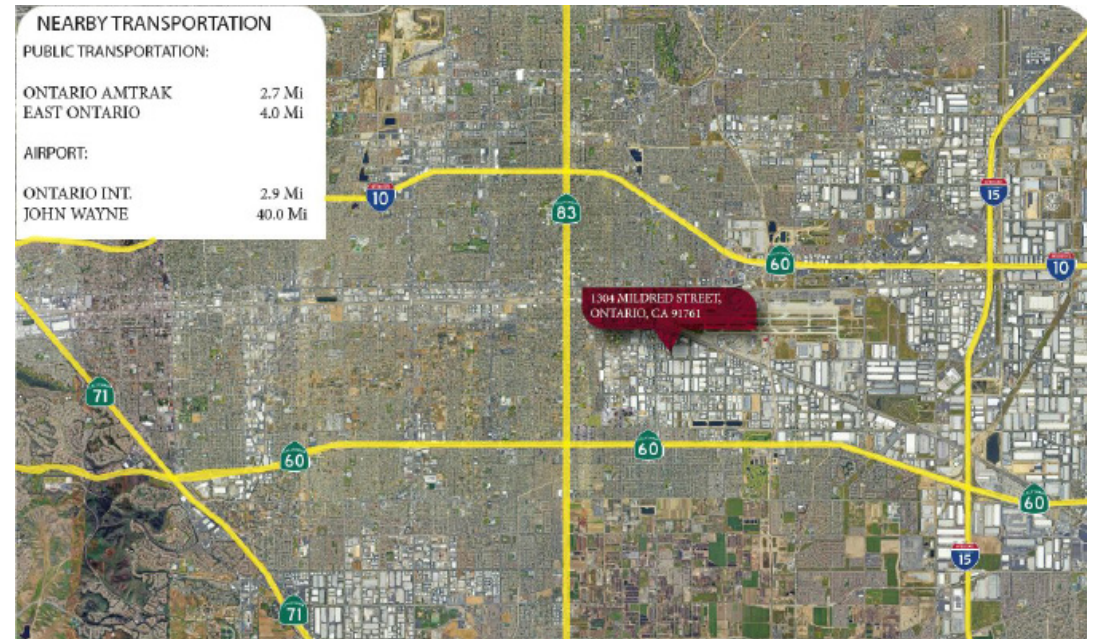

## HIGHLIGHTS:

- ±0.83 AC (36,154 SF)
- Paved & Fenced Yard
- Utilities to site
- Ability to build ±15,000 SF Industrial Building
- 1/2 Mile from Mission Blvd & Grove Ave

**Jim Ridens**  
Senior Vice President