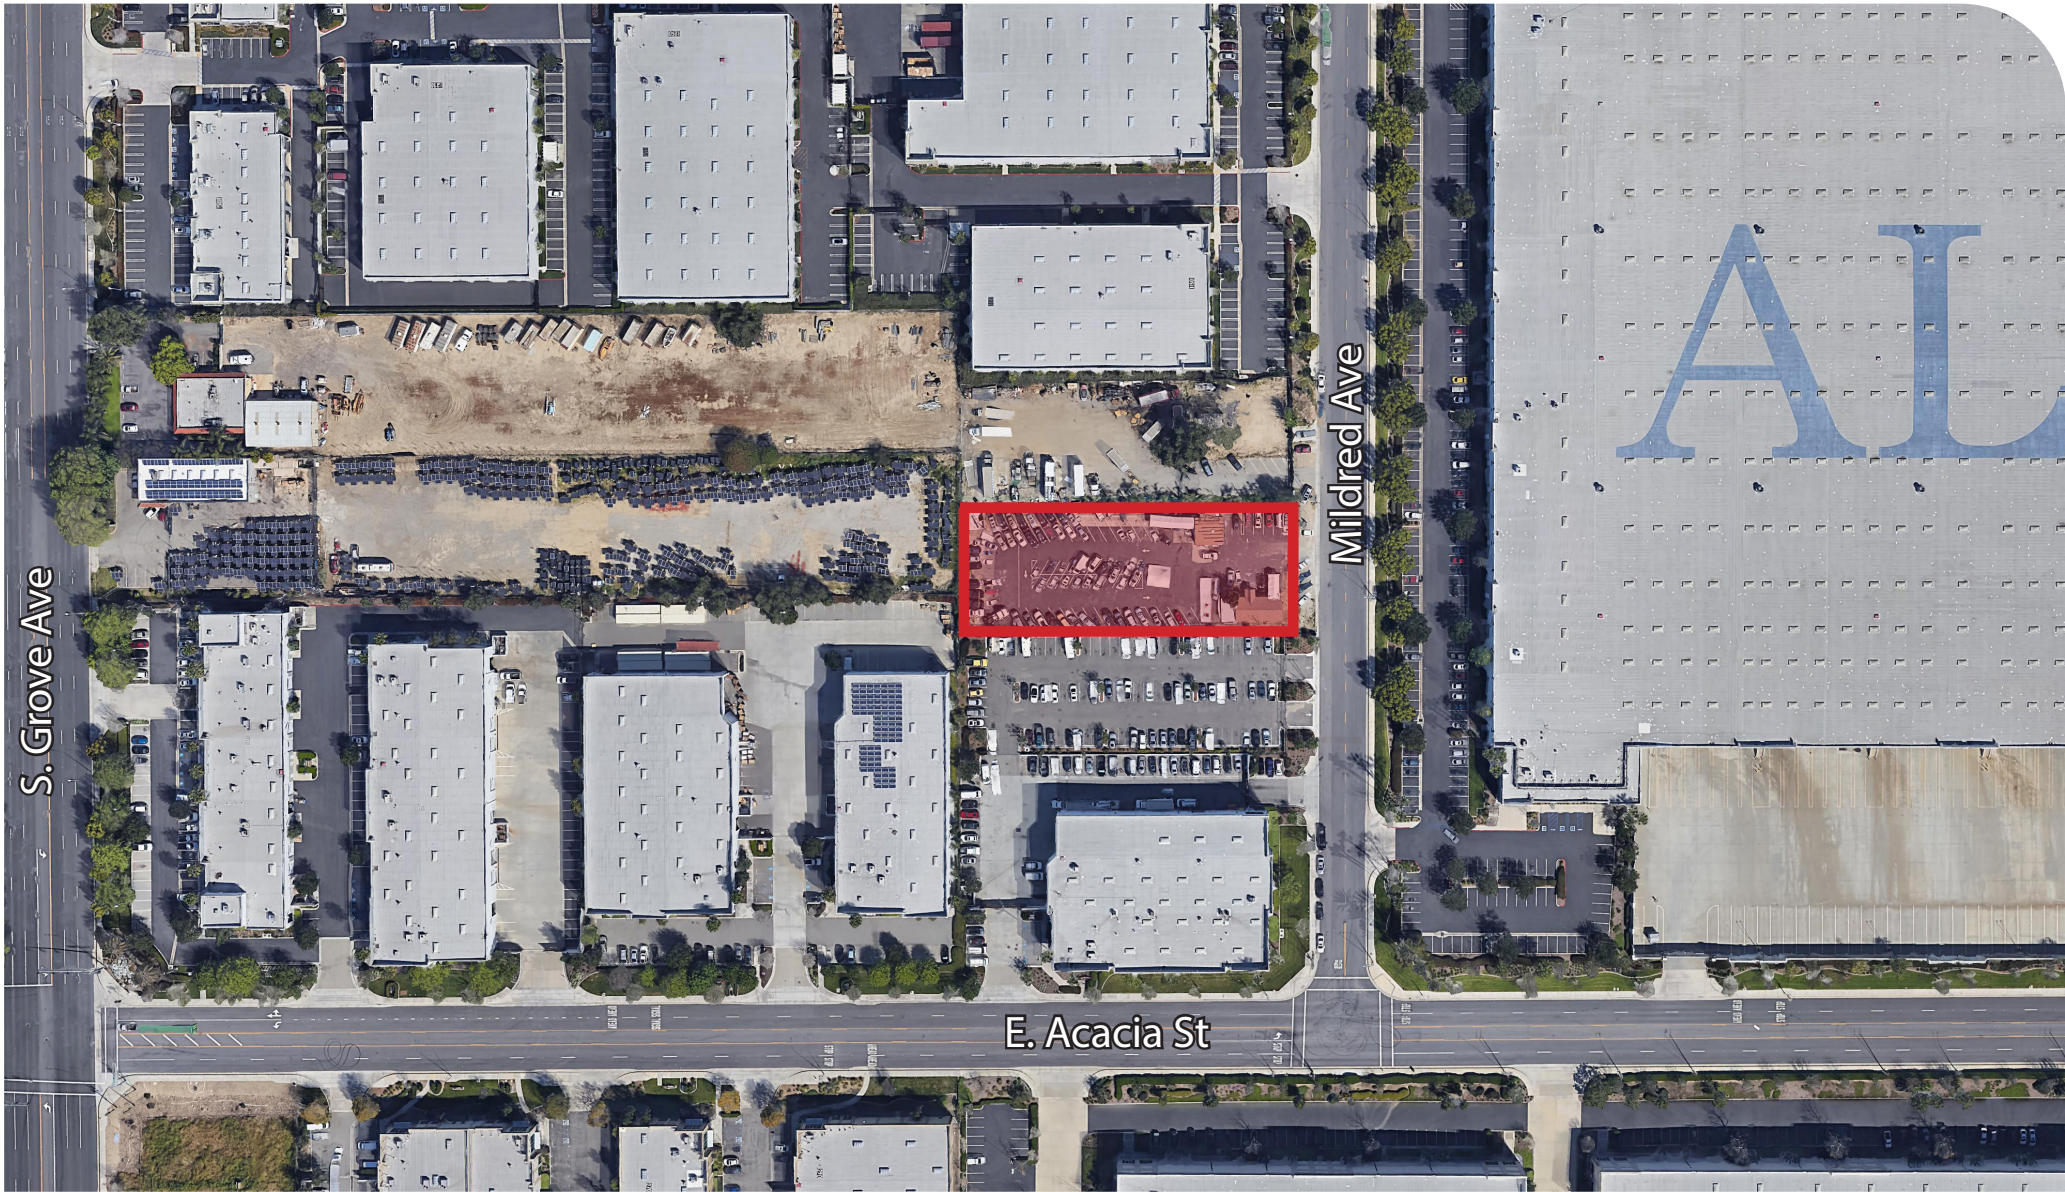

1304 MILDRED STREET, ONTARIO, CA 91761

Jim Ridens
Senior Vice President

jridens@lee-assoc.com

D 909.373.2718 | DRE # 00974728

Neil Ridens
Associate

nridens@lee-assoc.com

D 909.373.2717 | DRE # 02106181

**LEE &
ASSOCIATES**
COMMERCIAL REAL ESTATE SERVICES

All information furnished regarding property for sale, rental or financing is from sources deemed reliable, but no warranty or representation is made to the accuracy thereof and same is submitted to errors, omissions, change of price, rental or other conditions prior to sale, lease or financing or withdrawal without notice. No liability of any kind is to be imposed on the broker herein.