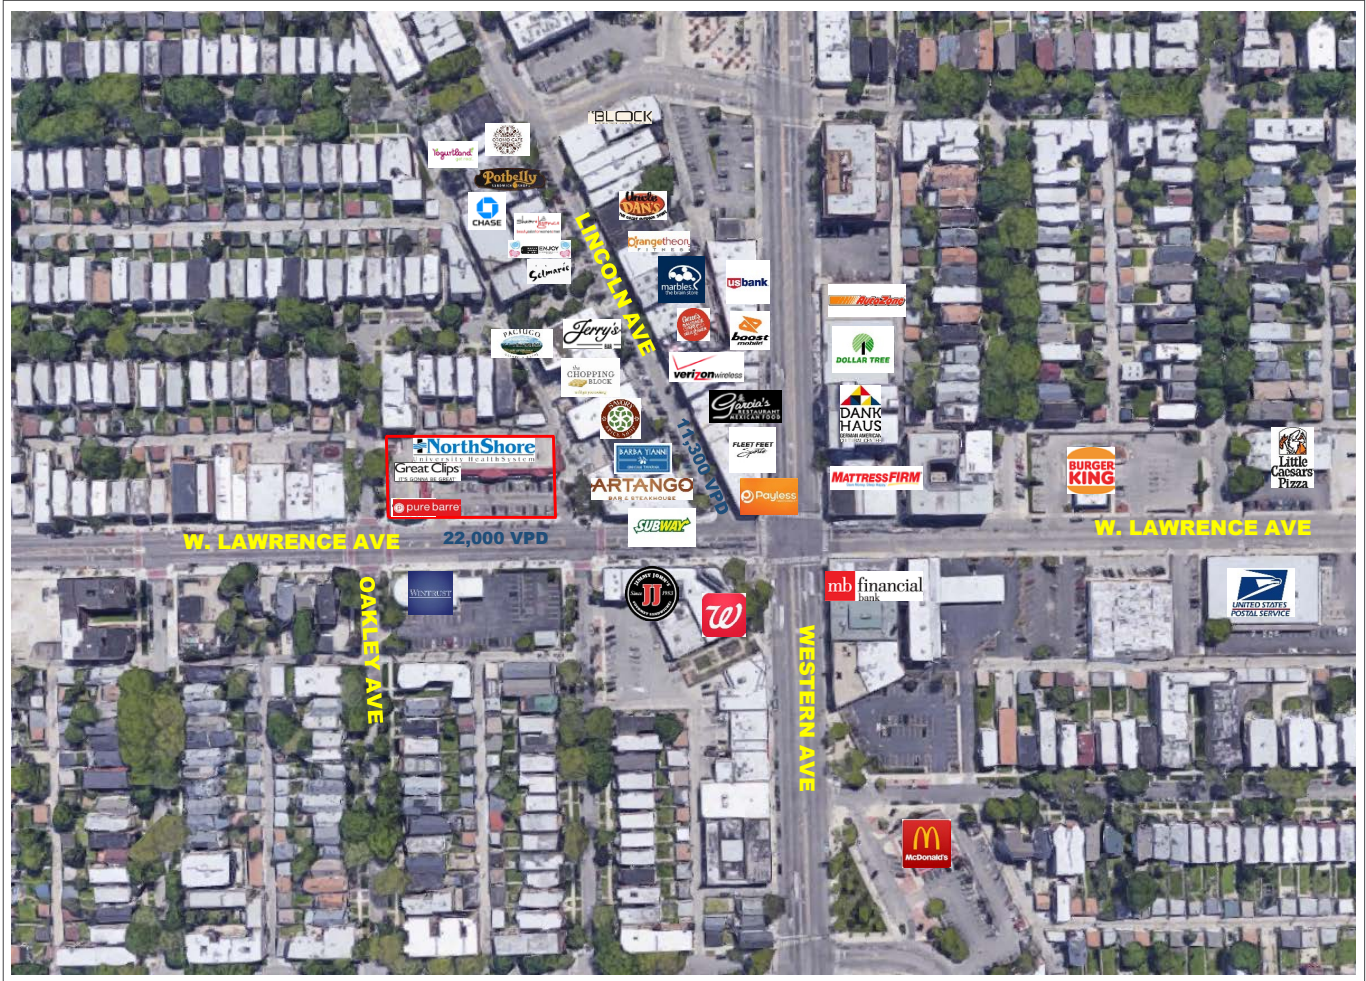

AERIAL

DEMOGRAPHICS

	1 MILE	2 MILES	3 MILES
■ POPULATION	60,371	267,815	519,141
■ HOUSEHOLDS	28,064	117,261	231,575
■ AVG. HH INCOME	\$108,958	\$96,801	\$98,674
■ TOTAL EMPLOYEES	19,224	80,646	162,294

CONTACT INFORMATION