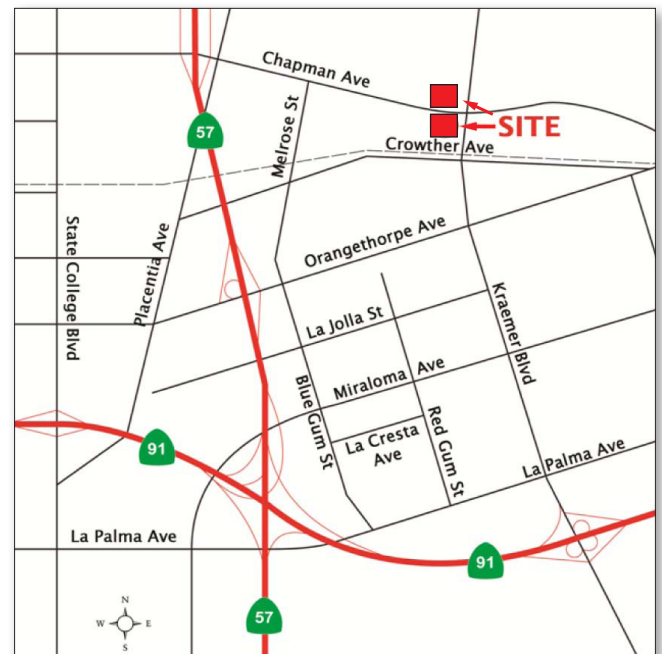

PROPERTY FEATURES

- Suites ranging from 700-3,000 SF
- High image two-story office project
- Elevator served
- Flexible layouts
- Immediate freeway access to Orange (57) & Anaheim (91) freeways
- Professional on-site management
- "Same day" lease available