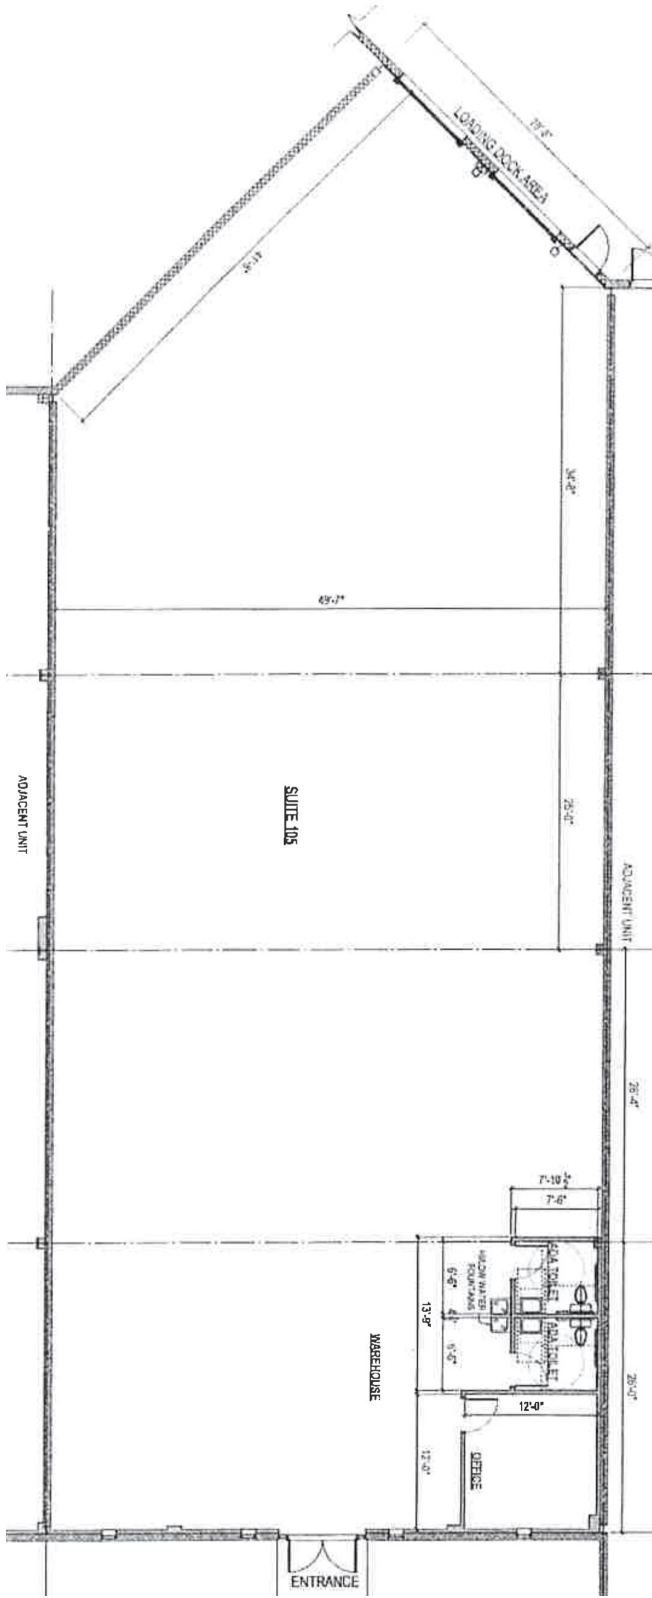

## Suite 105 As Built Floor Plan - 6,200 SF

Drawing not to scale