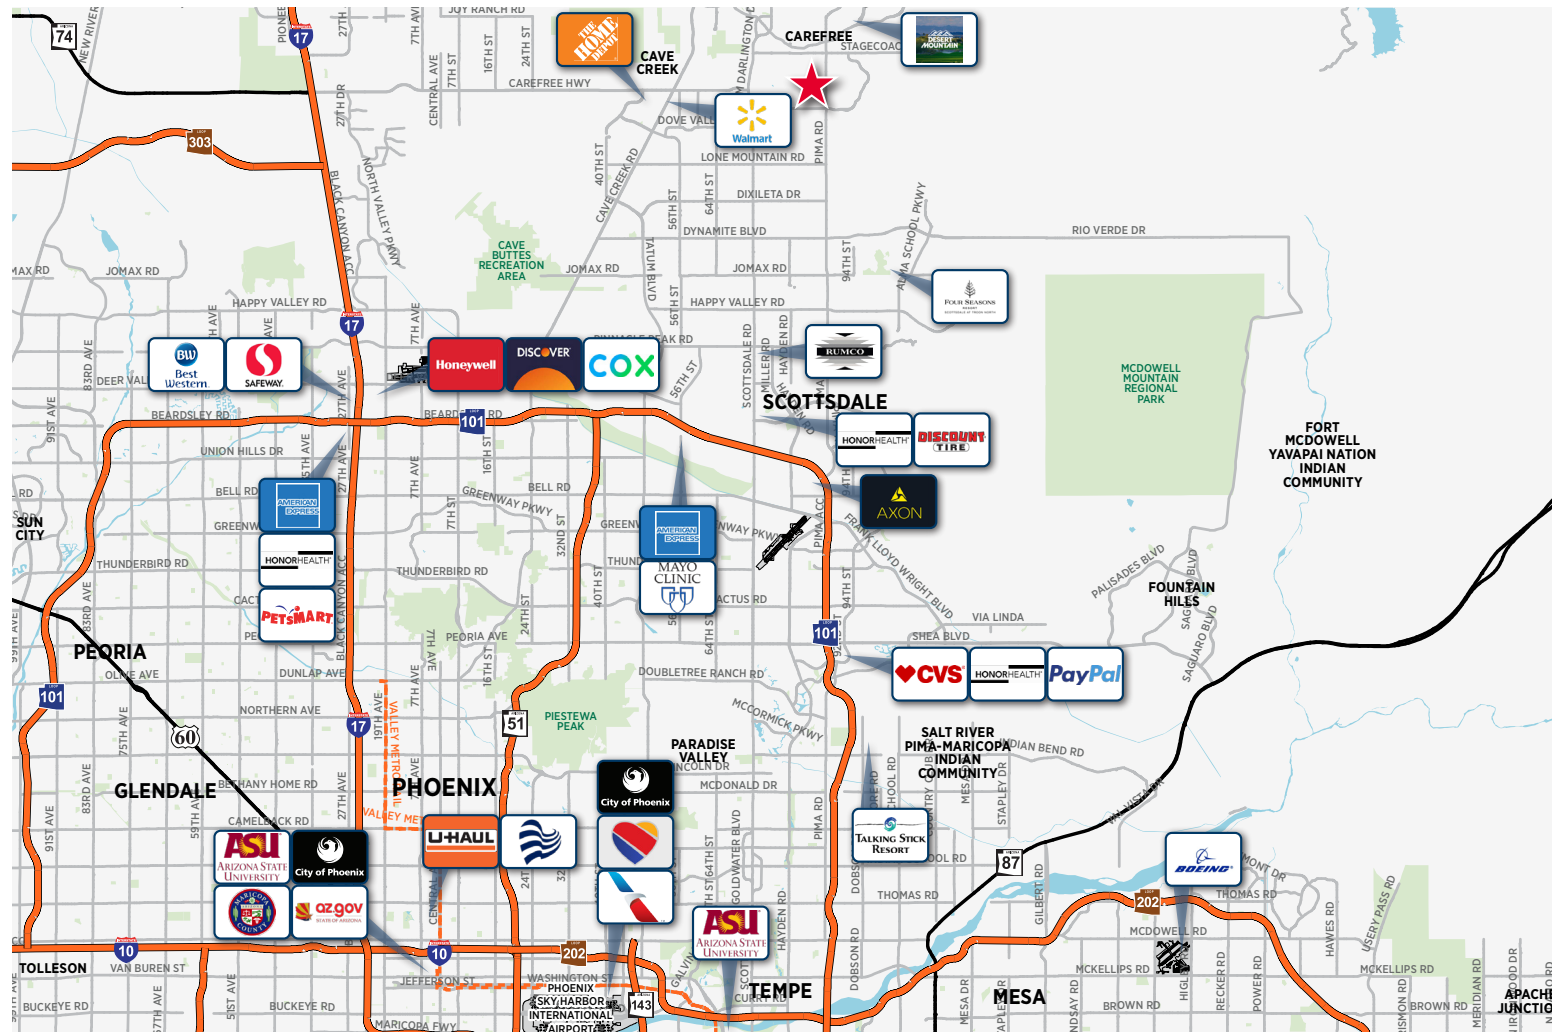

LOCATION	SWC Pima Road & Black Mountain Road Scottsdale
SIZE	±9.17 Acres
ZONING	R1-43
UTILITIES	City of Scottsdale
PARCEL #	216-47-001D
TRAFFIC COUNTS	Pima Road - 12,082 VPD
OTHER INFO	<ul style="list-style-type: none"> ±15 minutes to the Loop 101 Freeway and Pima Road full diamond interchange ±30 minutes to Phoenix Sky Harbor International Airport
2021 PROPERTY TAXES	\$3,174.18
PRICE	Call For Pricing