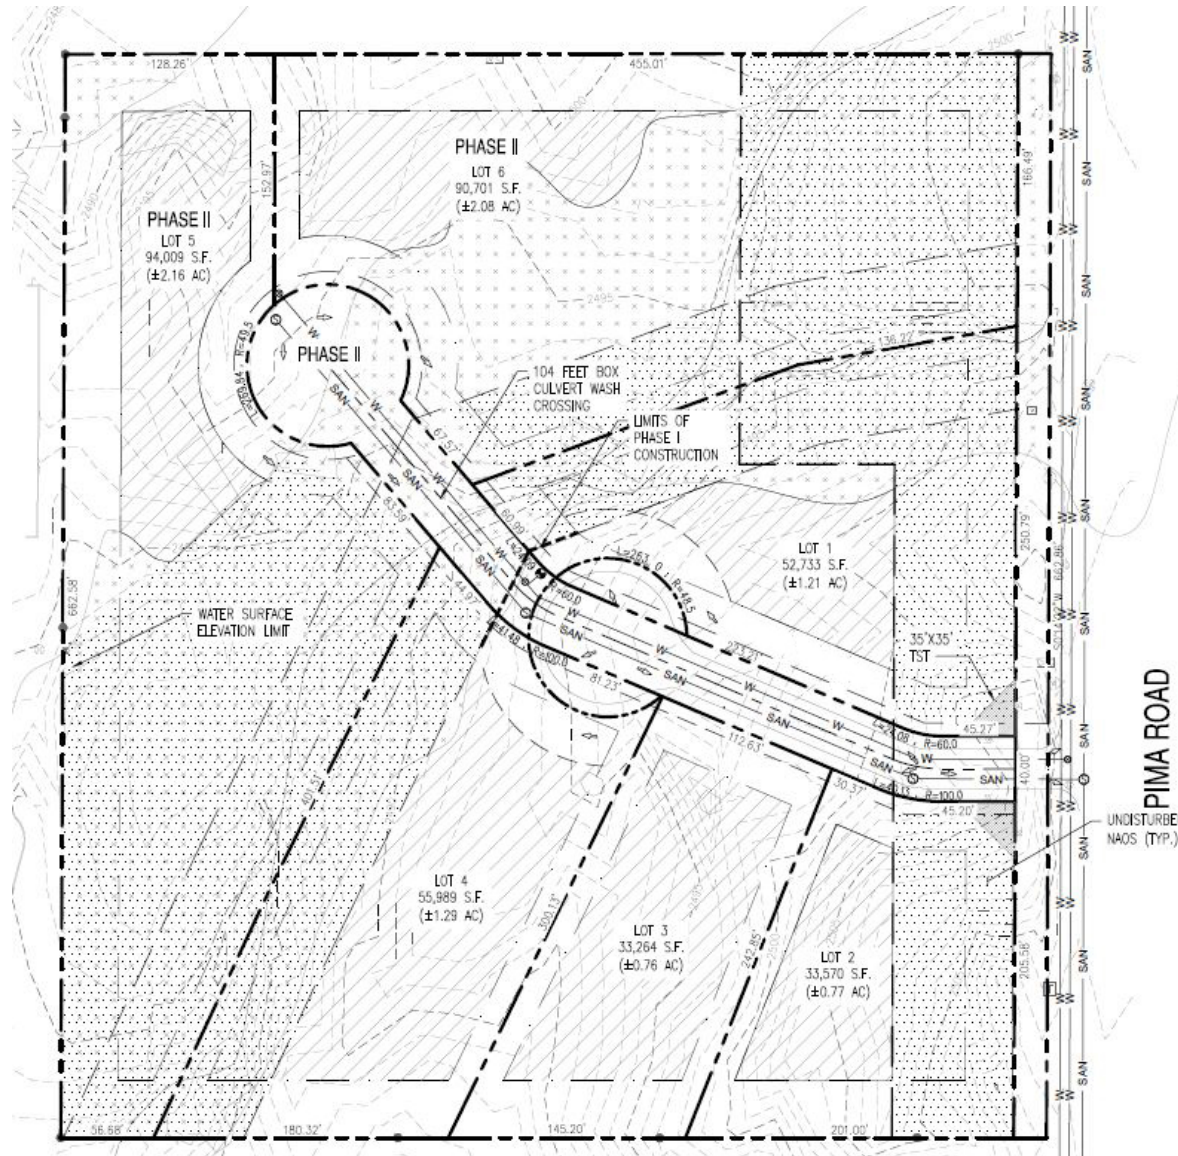

FOR SALE

SWC Pima Road and Black Mountain Road: ±9.17 Acres
Scottsdale, Arizona

For more information, please contact:

Will French
Senior Director
+1 602 224 4496
will.french@cushwake.com

2555 E. Camelback Rd, Suite 400
Phoenix, Arizona 85016
ph: +1 602 954 9000
fx: +1 602 253 0528
cushmanwakefield.com