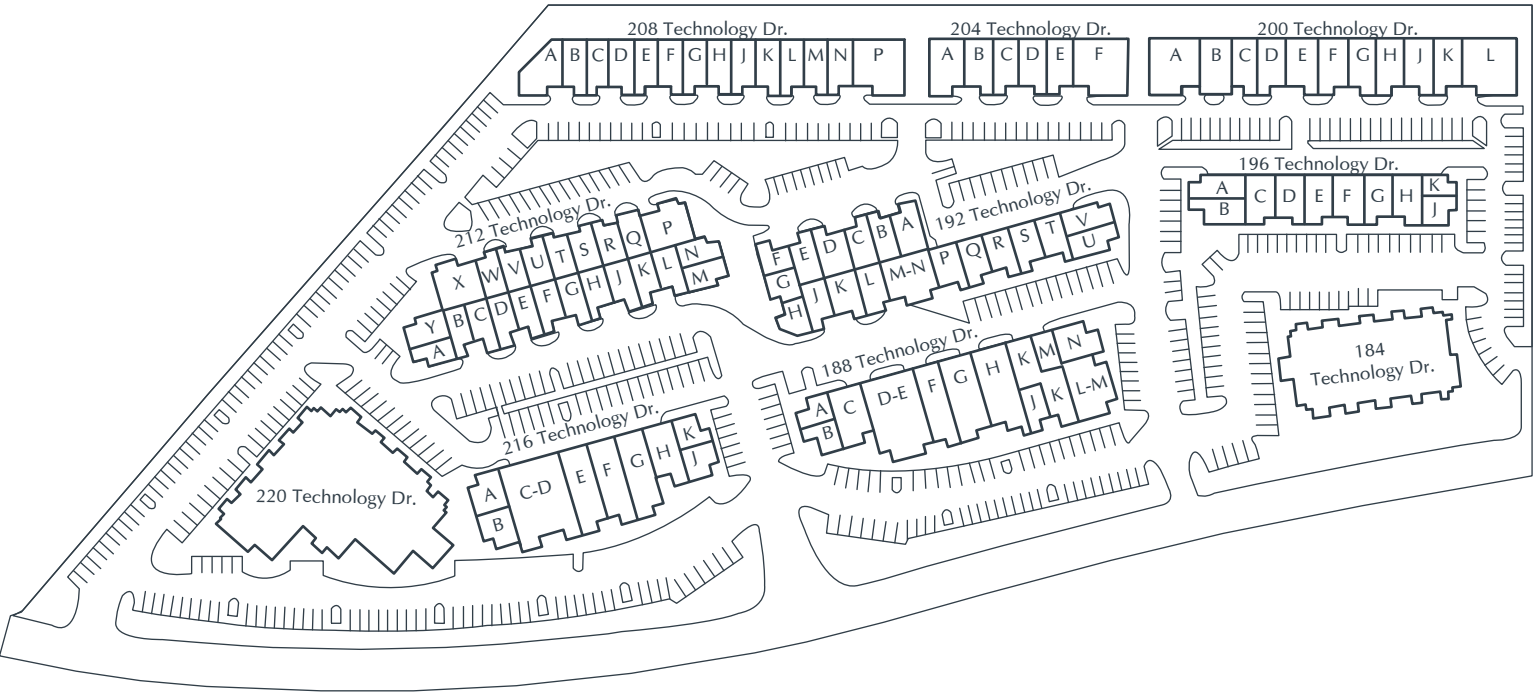

SPECTRUM TECHNOLOGY CENTER
Technology Drive
Irvine, CA

CONTACT INFORMATION:

All rates, terms, floor plans and building facts subject to change without notice.

ec 12.21.15

Muna Abu-Sada/Senior Leasing Director
Phone: 949.719.7259
Mobile: 949.244.8917
E-mail: mabusada@olenproperties.com