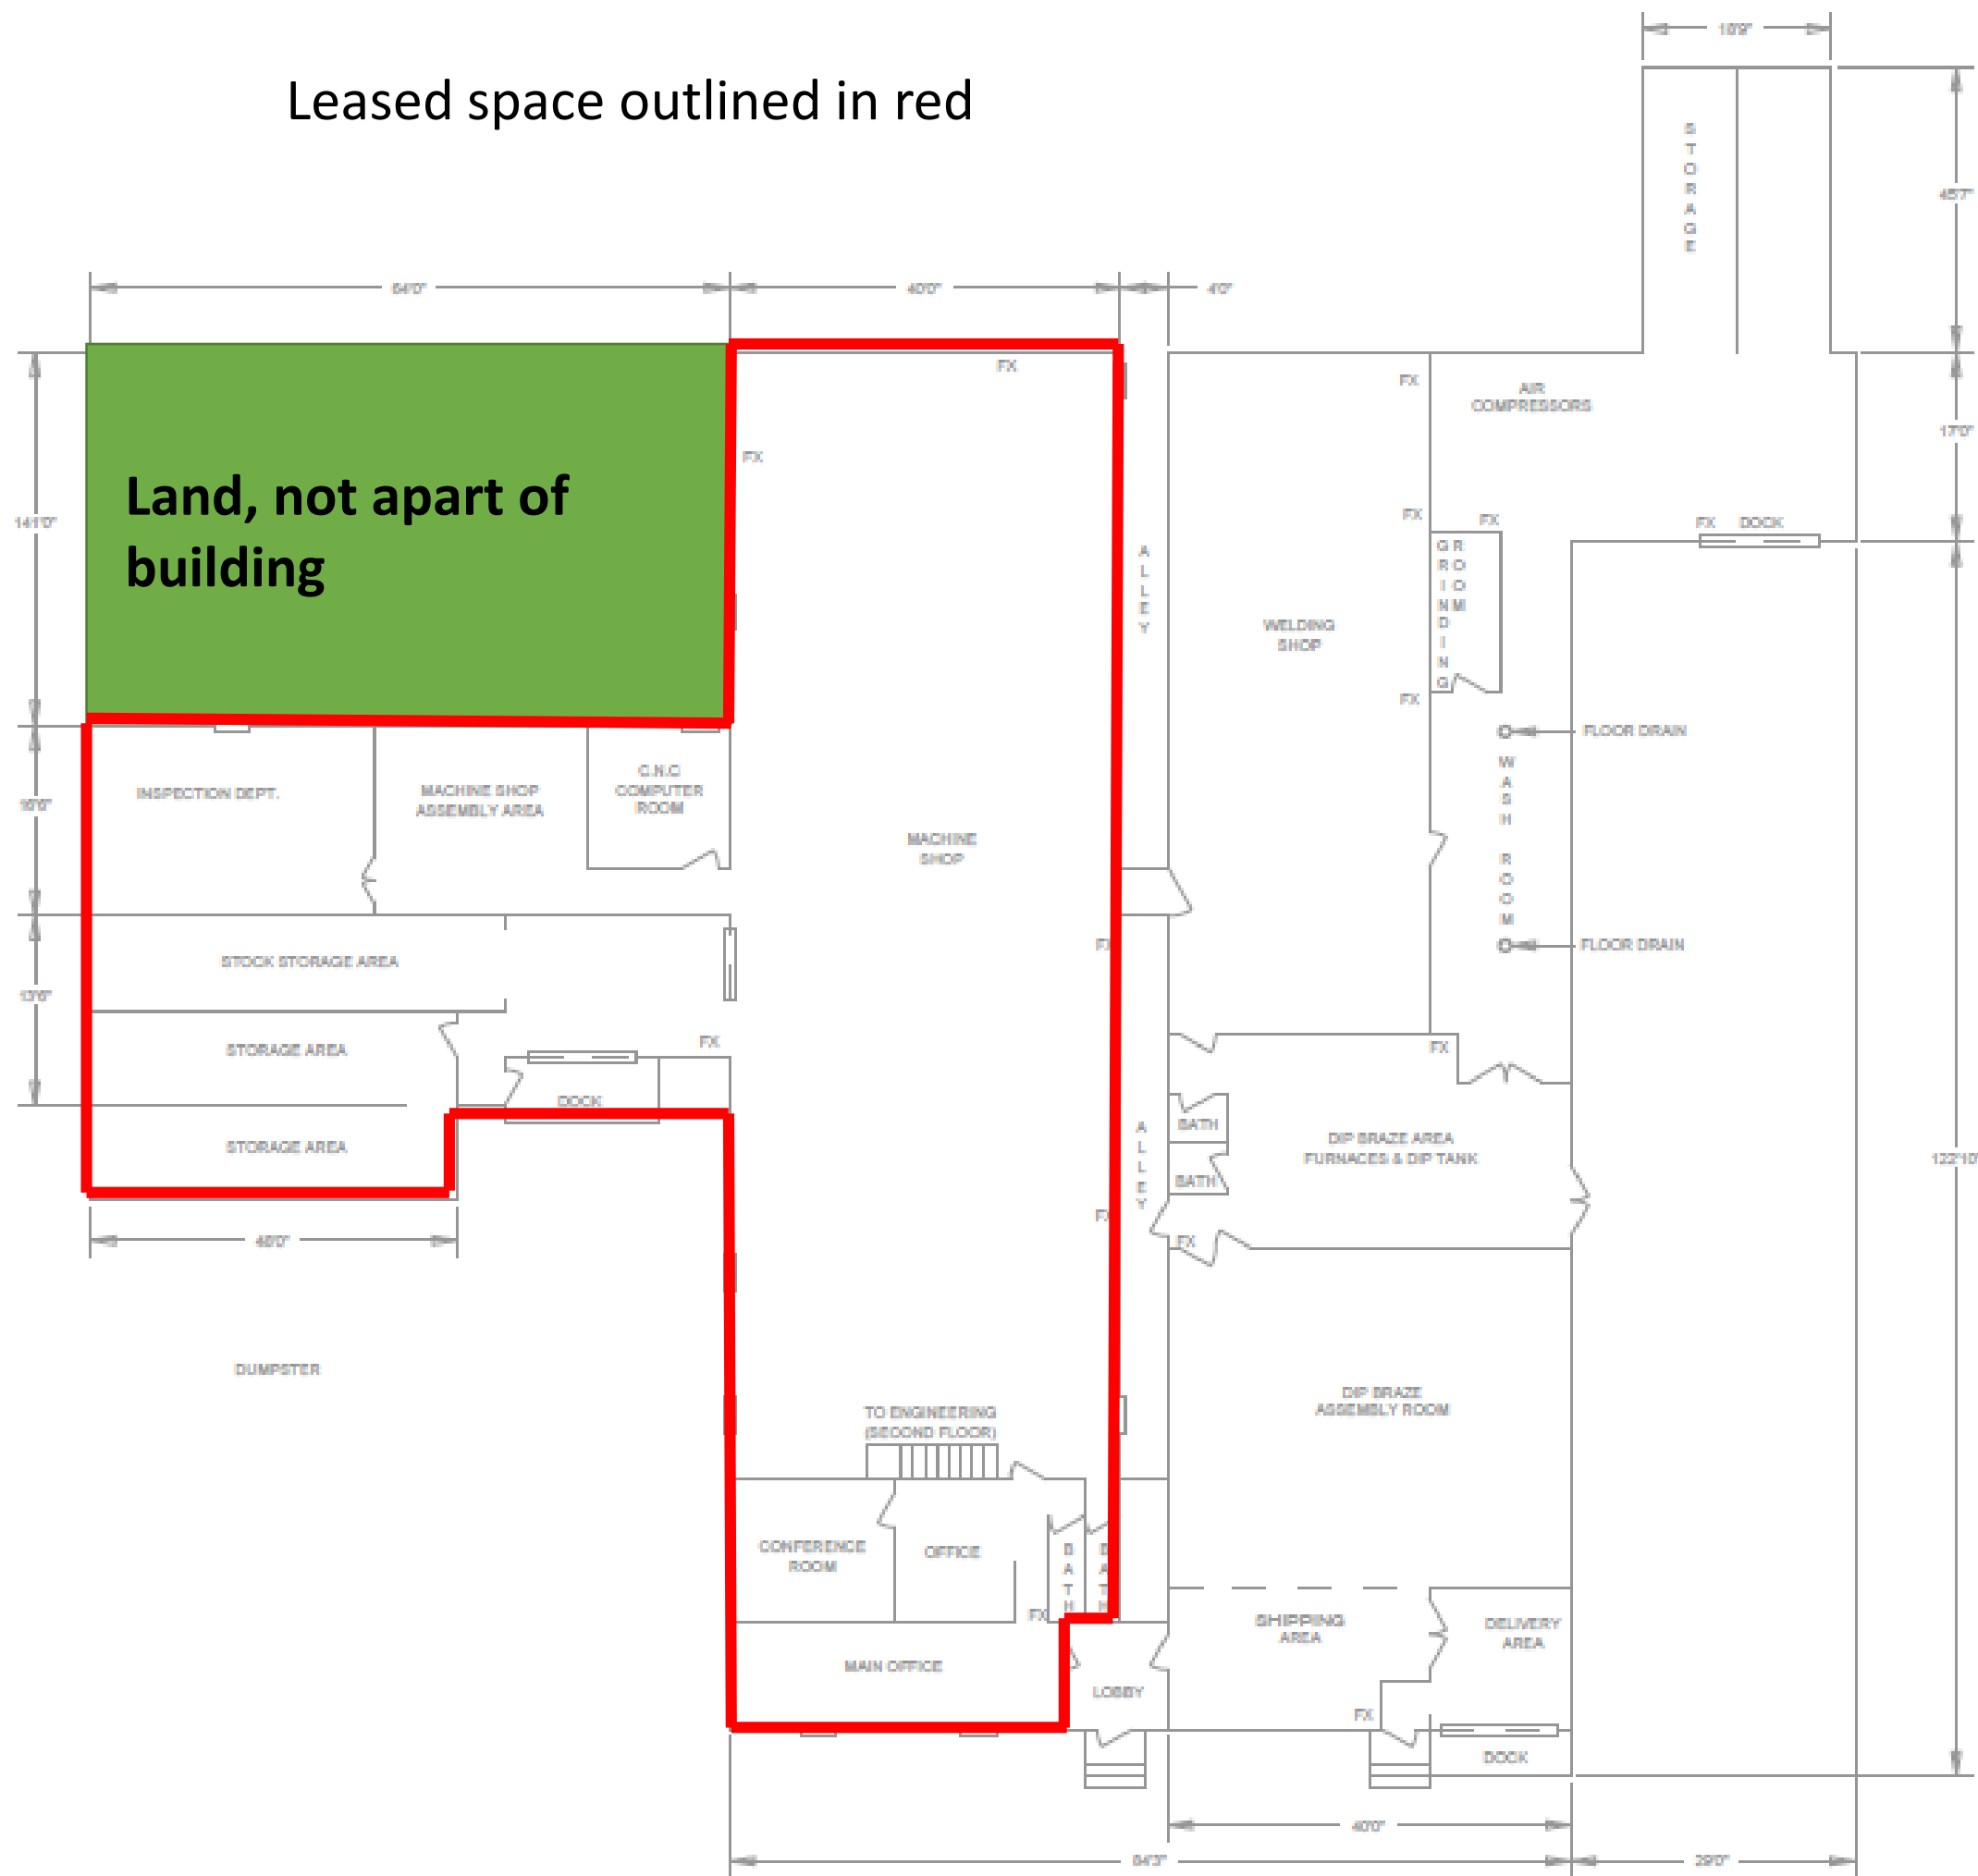

Leased space outlined in red

 J. KITTREDGE & SONS, INC.			
TITLE MASTER FLOOR PLAN MARLBORO BUILDING			
SIZE	FSCM NO	DRAWING NUMBER	REV
C	61861	100231	B