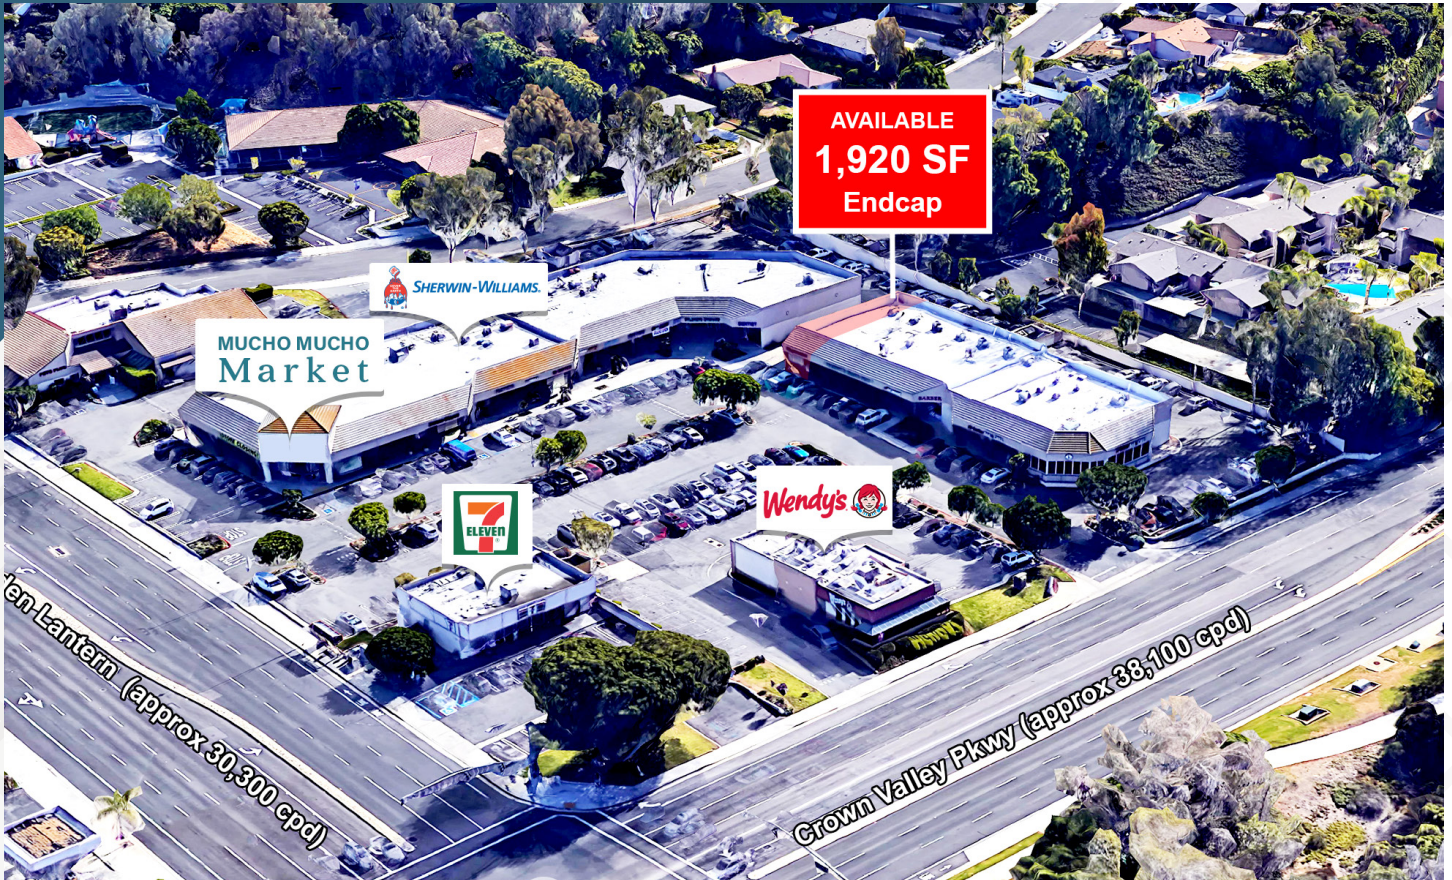

FOR LEASE

The Grove at Laguna Niguel

28961-28991 Golden Lantern | Laguna Niguel, CA 92677

Retail Opportunity

1,920 SF
Endcap Available

DESCRIPTION

- Located at major South Orange County thoroughfare - Over 70k CPD at intersection
- Strong incomes (over \$179,000 average HH income within a 5 mile radius)
- Great visibility to Crown Valley Pkwy & Golden Lantern
- Large number of households in the trade area

Source: Esri

TRAFFIC COUNTS

Golden Lantern approx. 30,300 cpd
 Crown Valley Pkwy approx. 38,100 cpd

Source: Costar

© SRS Real Estate Partners

610 Newport Center Drive, Suite 1500, Newport Beach, CA 92660

The information presented was obtained from sources deemed reliable; however SRS Real Estate Partners does not guarantee its completeness or accuracy.

SRSRE.COM

The Grove at Laguna Niguel

28961-28991 Golden Lantern | Laguna Niguel, CA 92677

SITE PLAN

Endcap Retail Space Available

No.	Tenant	SF
<u>BUILDING A</u>		
100-103	El Cortez	
104	Nails	
105	Golden Crew Barber Shop	
106	Tim's OC Music	
107-109	Patsy's Pub	
110	Available Endcap	1,920
<u>BUILDING B</u>		
101	Dentist	
102	Deal Pending	
103	Storage	
104	O My Sushi	
105	Deal Pending	
106	Grace Foot Massage	
107	Kevin's Computer Repair	
108	Cleaners	
109	I Love Bagels	
110	La Tulipe	
111	Sherwin Williams	
115	Mucho Mucho Market	
<u>BUILDING C</u>		
103	Laundry	
104	Pets Plus	
105	Deal Pending	