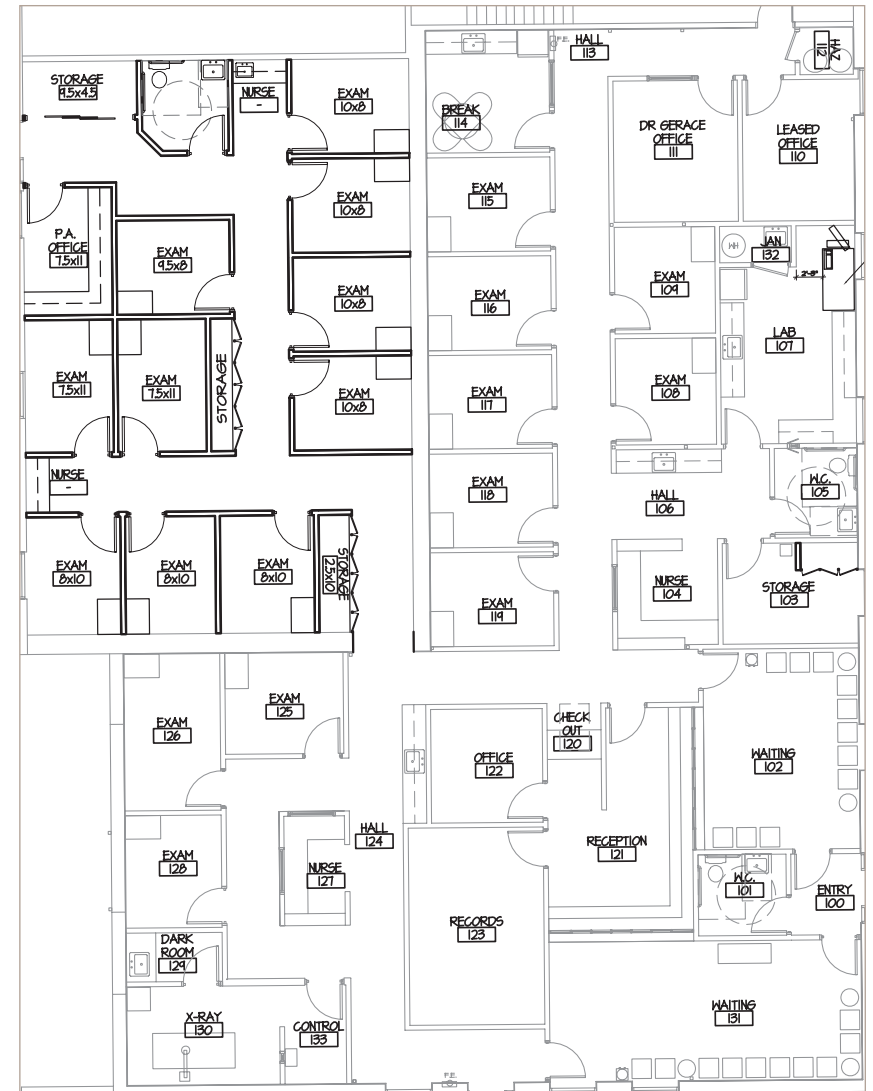

ARCADIA COMMONS

6401 E THOMAS RD | Scottsdale, AZ 85251