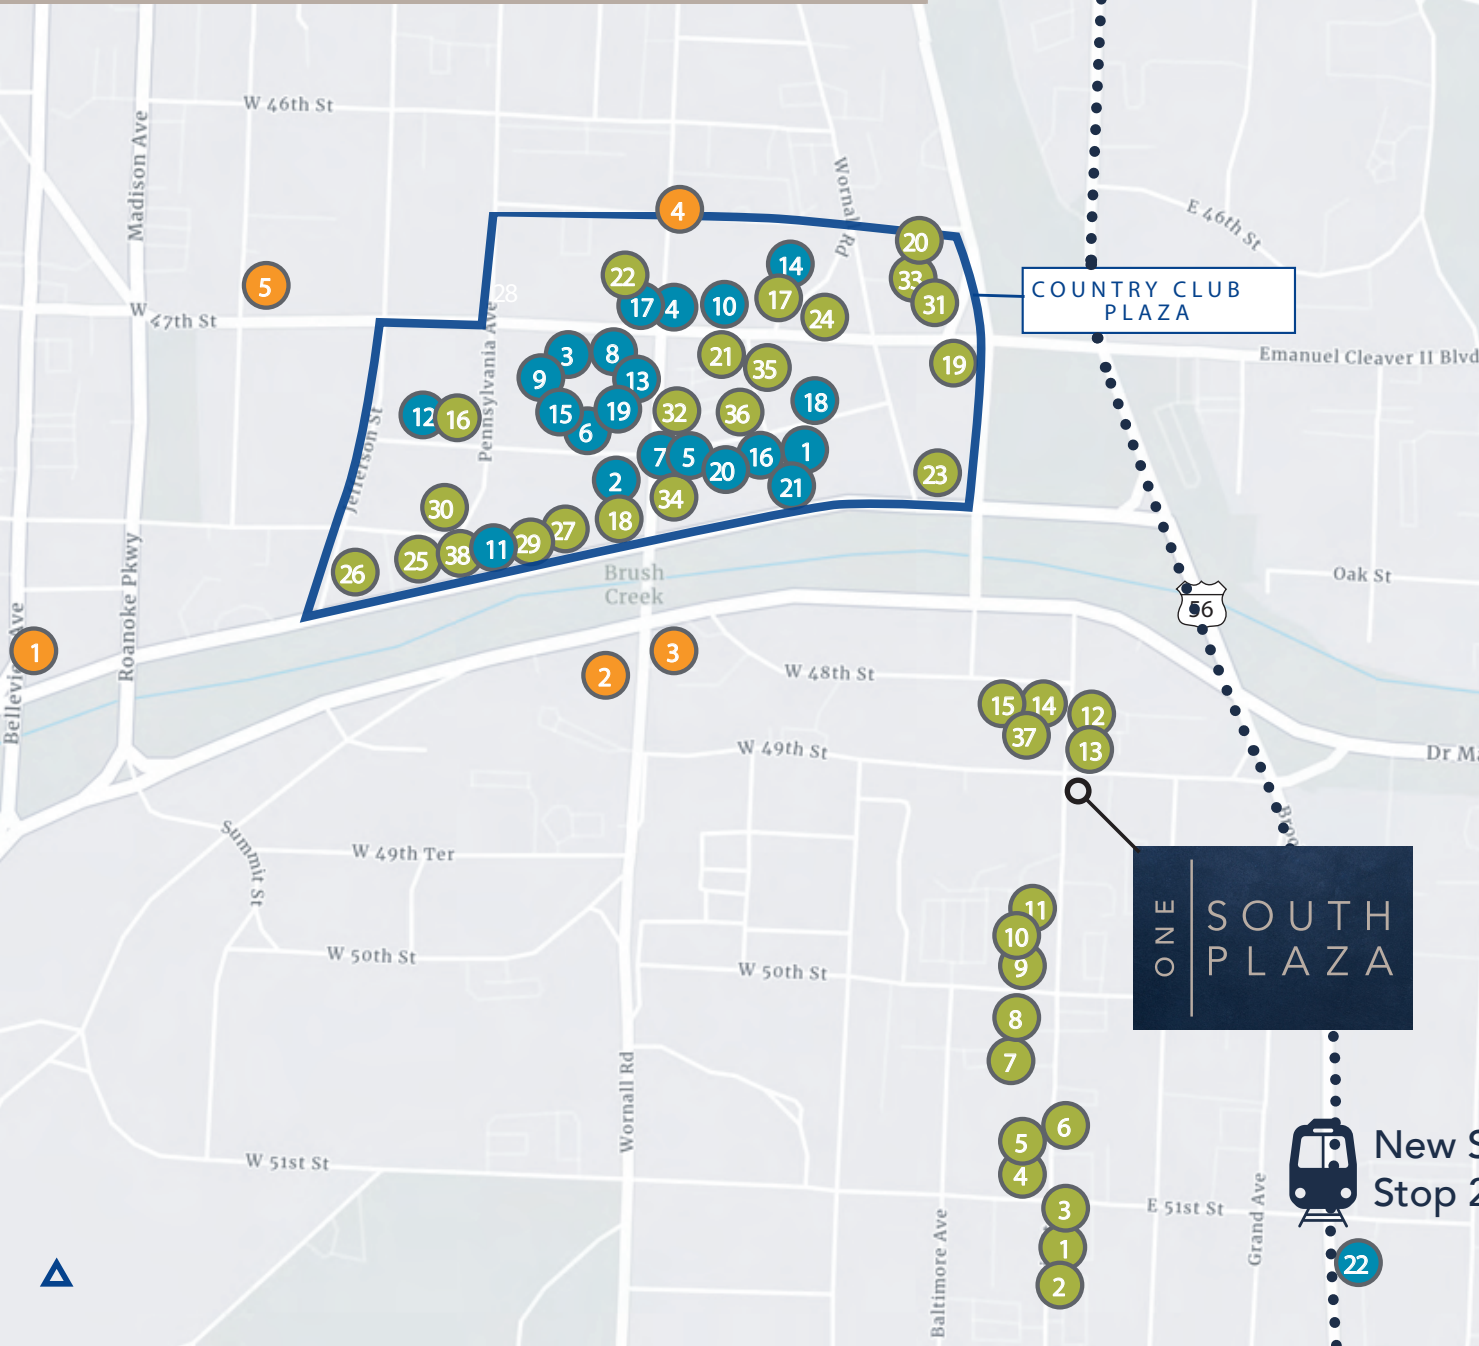

NEIGHBORHOOD AMENITIES

RESTAURANTS

- | | |
|----------------------------|-------------------------------|
| 1. Minsky's | 20. Chuy's |
| 2. Eggcetera | 21. Classic Cup Café |
| 3. Il Centro | 22. Cooper's Hawk Winery |
| 4. Blu Hwy | 23. Fiorella's Jack Stack BBQ |
| 5. Mission Taco | 24. Fogo de Chao |
| 6. 3rd Street Social | 25. Gram & Dun |
| 7. Andre's | 26. The Granfalloon |
| 8. The Peanut | 27. Kona Grill |
| 9. Prime Sushi | 28. McCormick & Schmick's |
| 10. Planet Sub | 29. The Melting Pot |
| 11. SPIN! Pizza | 30. O'Dowd's Gastrobar |
| 12. Chipotle | 31. PF Changs China Bistro |
| 13. MIXX | 32. Potbelly Sandwich Shop |
| 14. Banksia | 33. Rye |
| 15. Duck & Roll | 34. Seasons 52 |
| 16. BRIO | 35. Shake Shack |
| 17. Buca di Beppo | 36. Starbucks |
| 18. The Capital Grille | 37. Stock Hill |
| 19. The Cheesecake Factory | 38. True Food Kitchen |

RETAIL

- | | |
|--------------------|----------------------|
| 1. Apple | 12. Urban Outfitters |
| 2. Lululemon | 13. Vineyard Vines |
| 3. Athleta | 14. Made in KC |
| 4. Coach | 15. Sephora |
| 5. Kate Spade | 16. Tiffany & Co |
| 6. Kendra Scott | 17. West Elm |
| 7. Michael Kors | 18. Tivol Jewelers |
| 8. Charlie Hustle | 19. T-Mobile |
| 9. Moosejaw | 20. Warby Parker |
| 10. The North Face | 21. The UPS Store |
| 11. Rally House | 22. Whole Foods |

HOTELS

1. The Fontaine
2. The Intercontinental
3. The Raphael
4. Residence Inn
5. Sheraton Suites

ONE SOUTH PLAZA

New Streetcar Stop 2025