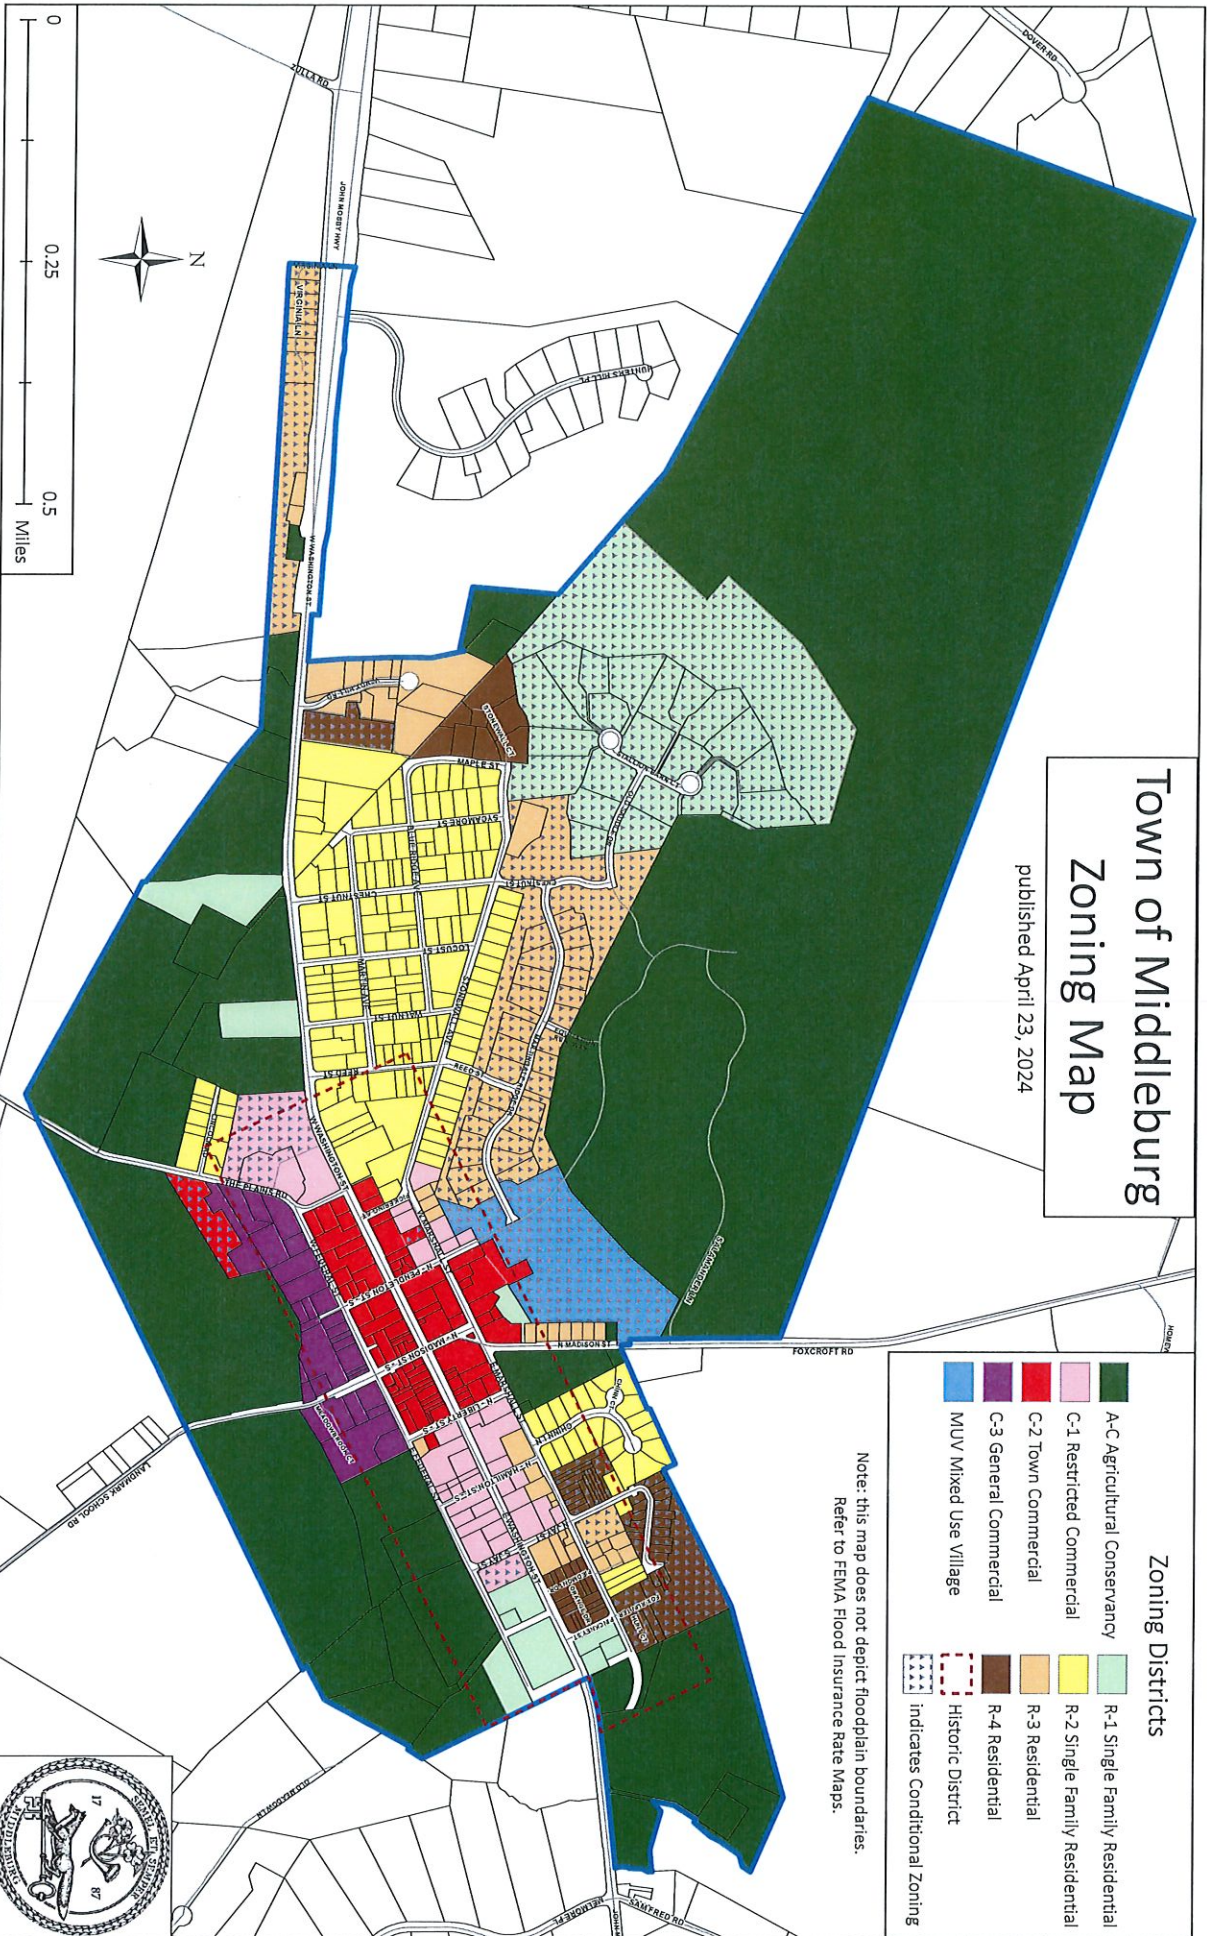

Town of Middleburg Zoning Map

published April 23, 2024

- ### Zoning Districts
- A-C Agricultural Conservancy
 - R-1 Single Family Residential
 - C-1 Restricted Commercial
 - R-2 Single Family Residential
 - C-2 Town Commercial
 - R-3 Residential
 - C-3 General Commercial
 - R-4 Residential
 - MUV Mixed Use Village
 - Historic District
 - Indicates Conditional Zoning

Note: this map does not depict floodplain boundaries.
Refer to FEMA Flood Insurance Rate Maps.