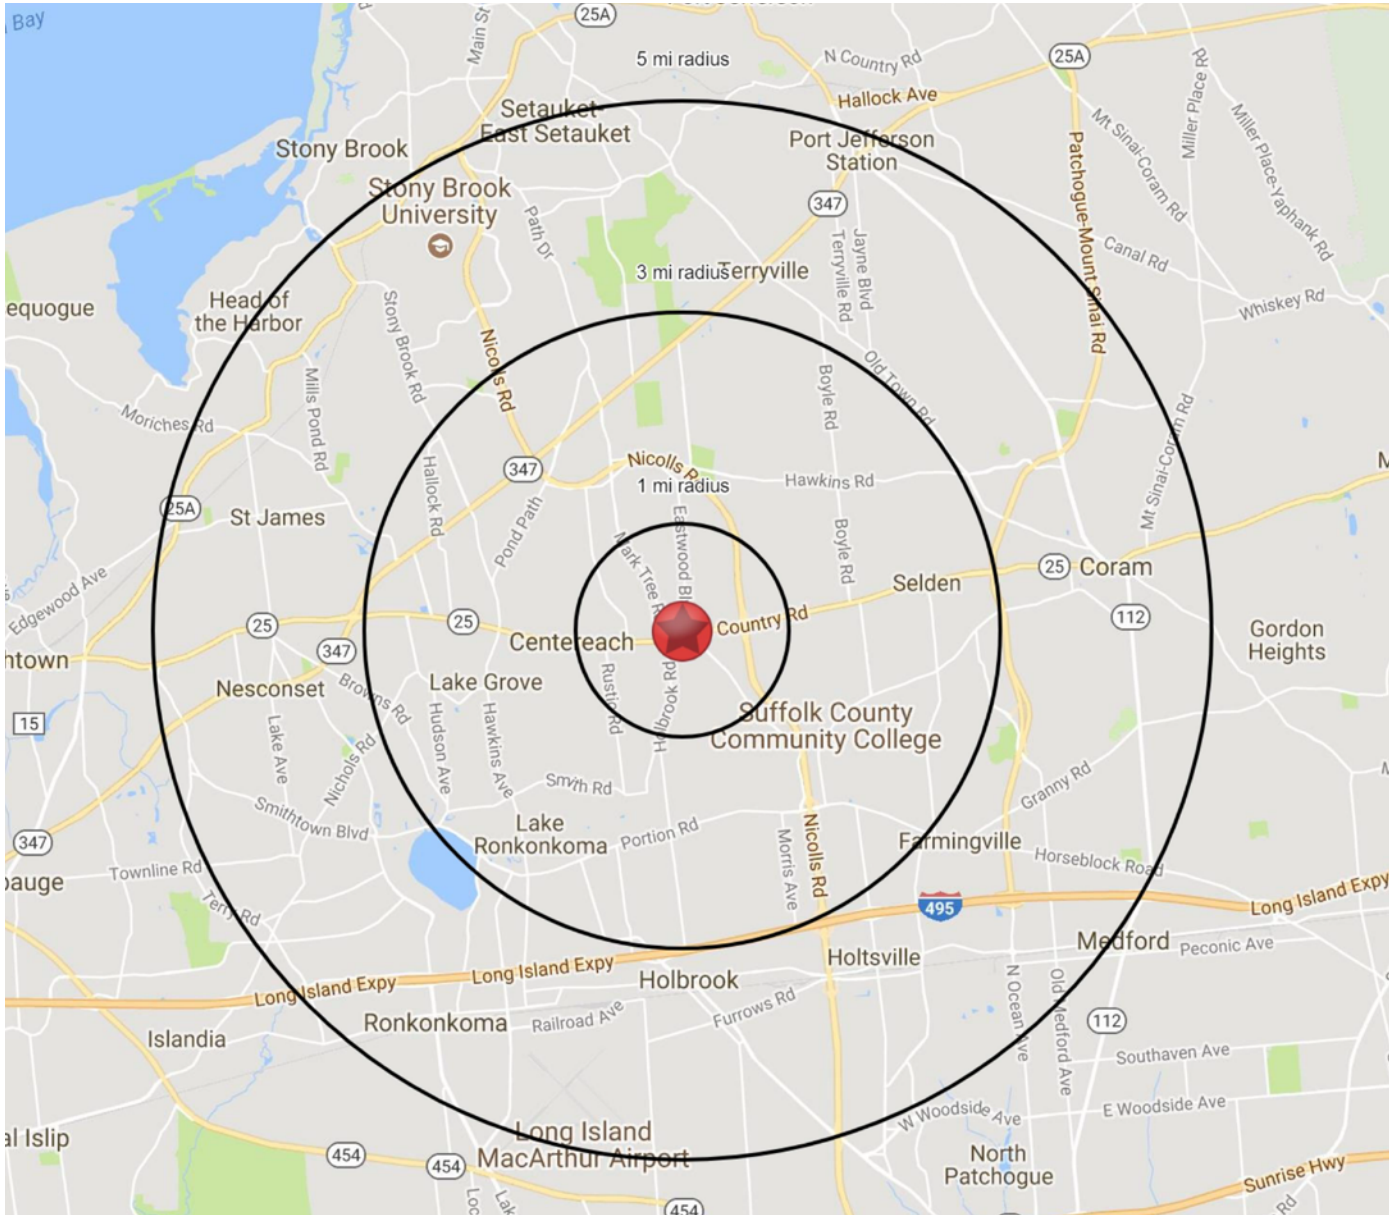

CENTEREACH COMMONS

1929 Middle Country Rd. Centereach, NY 11720

RADIUS MAP

MASON
ASSET MANAGEMENT

T: 516 371.5858
E: leasing@masonam.com
150 Great Neck Road Suite 402
Great Neck, NY, 11021
www.masonam.com