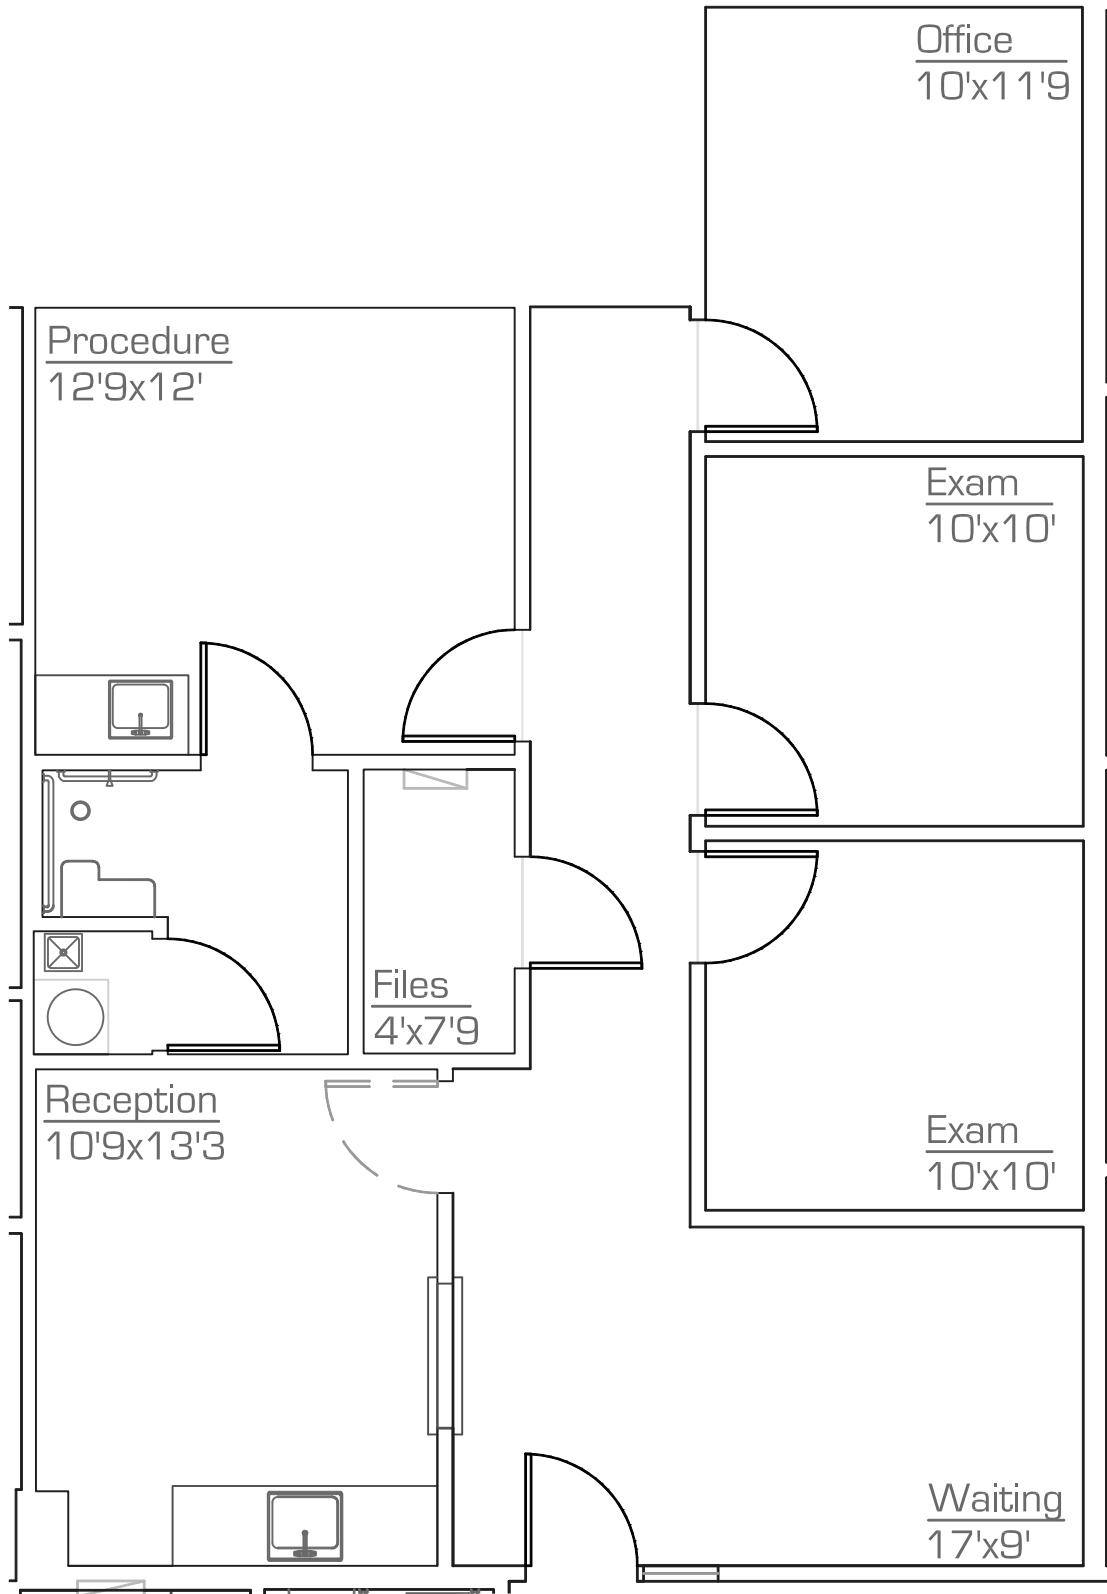

3921 East Baseline Road

Gilbert . Arizona

Suite B006 - 1,219 RSF

As-Built

scale: nts

February.2020

*All dimensions are approximate at ± 3"

*All information is of general nature

precision**DIMENSIONS**

as-built & design
602. 790. 6412