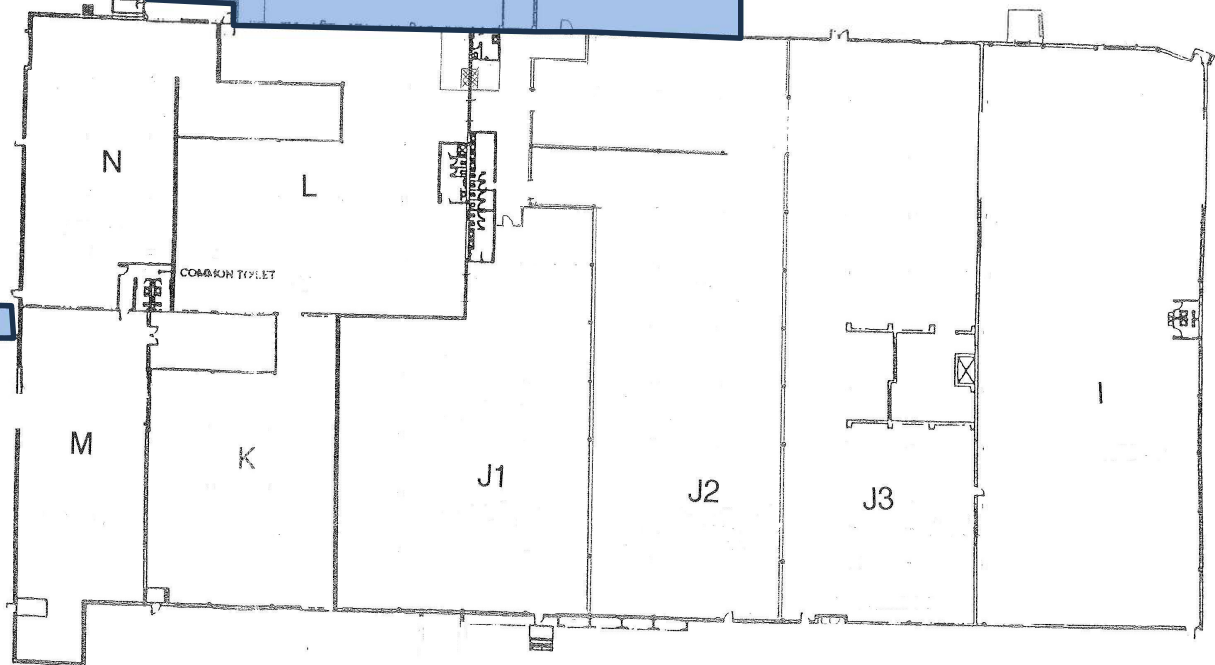

92 BLANDIN AVENUE
FRAMINGHAM, MA

Unit	Square Feet
G	23,991
H	22,454
G& H Combined: 46,445	
C	4,100

SECOND FLOOR PLAN

FIRST FLOOR PLAN

TOTAL BUILDING SIZE 147,773 SQ. FT.