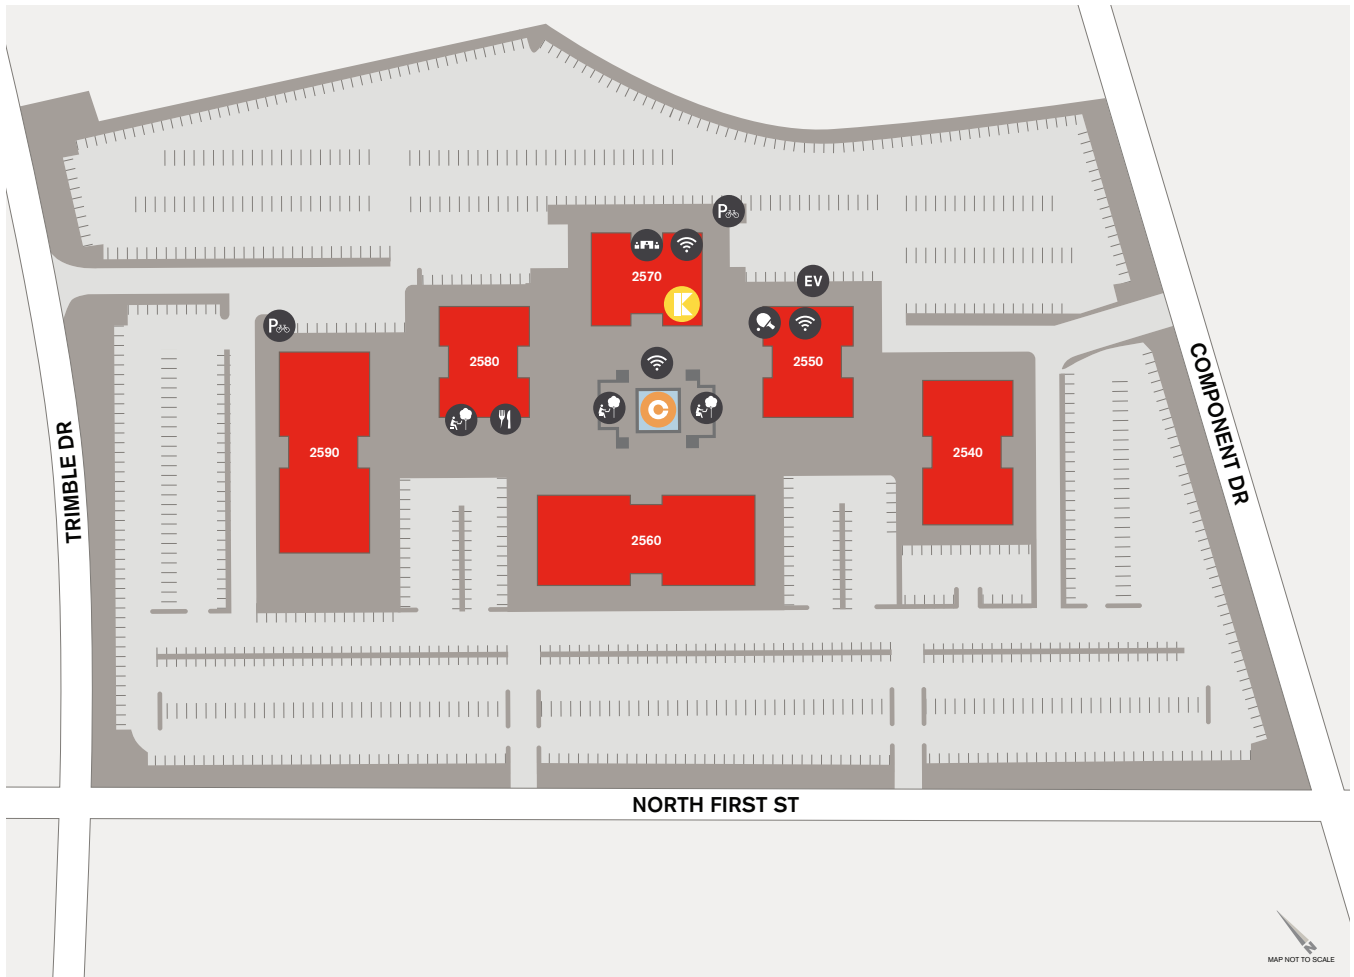

The Lounge

Recharge with ping pong, shuffleboard and gaming consoles at 2550 N. First Street, Suite 103.

Meetings and Events

Host your next team meeting or training in the conference center featuring flexible seating for up to 49. Located at 2570 N. First Street, Suite 150.

WORKDAY CONVENIENCES

EV Charging Stations

Convenient ChargePoint Level 2 EV charging stations at 2550 N. First Street.

Evergreen E-Waste Recycling

E-waste pickup for businesses, on-site quarterly. EVERGREENITMANAGEMENT.COM

Light Rail Station

Immediate access to the Component Drive Lightrail Station.

Resort-Style Apartment Communities

Abundant living options nearby include Crescent Village Apartment Homes and River View Apartment Homes.

AMENITIES

2540-2590 N. First Street, San Jose, CA 95131

- Bike Racks
- Conference Center
- EV Charging
- Café or Restaurant
- KINETIC® Fitness Center
- Lounge
- Outdoor Workspace
- The Commons
- WiFi-Enabled Workplace