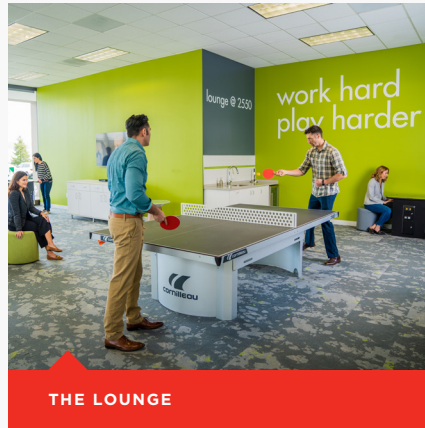

408.330.0100 / IRVINECOMPANYOFFICE.COM