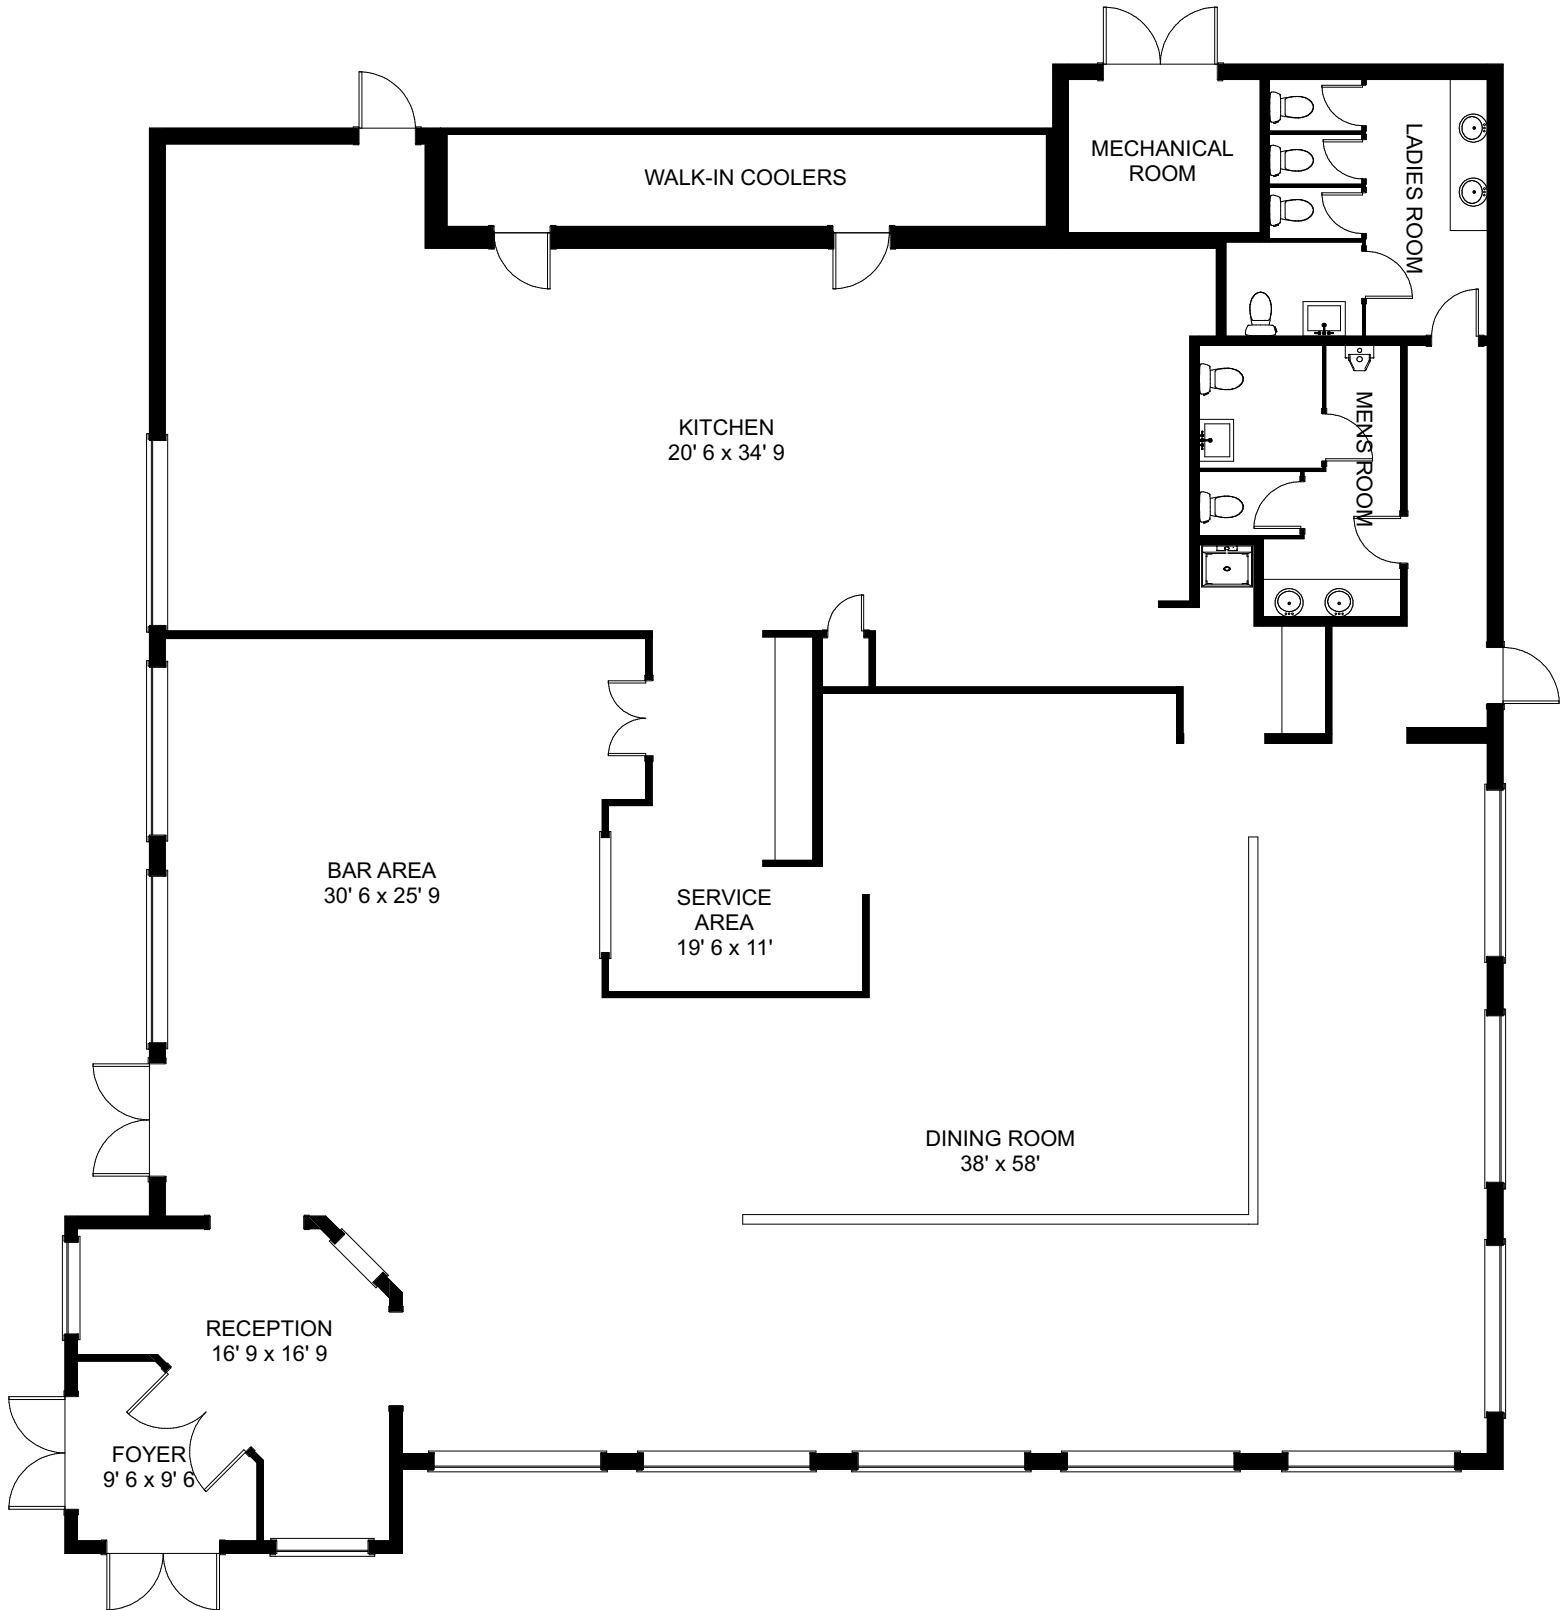

9001 PARK ROYAL DRIVE
FORT MYERS, FL

TOTAL BUILDING AREA 5395 sq. ft.