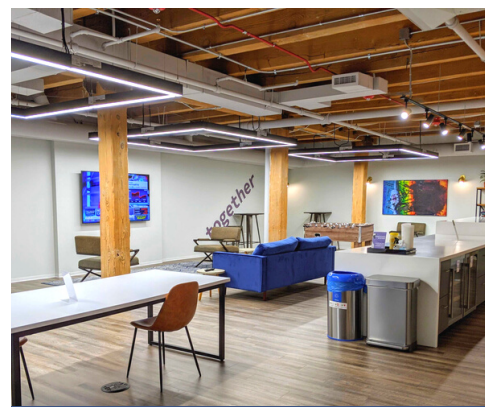

Access All Locations

Work beyond your office, access four locations across Chicago

Virtual Tour

Magnificent Mile

420 N Wabash Ave., Chicago IL 60611

Our coworking space is located in the heart of the Magnificent Mile retail district. 420 N Wabash is steps away from all of Chicago's centers of innovation and less than a five-minute walk to every major CTA "L" line. This tech incubator location is also adjacent to a discounted parking garage, two Divvy bike stations and a water taxi stop.