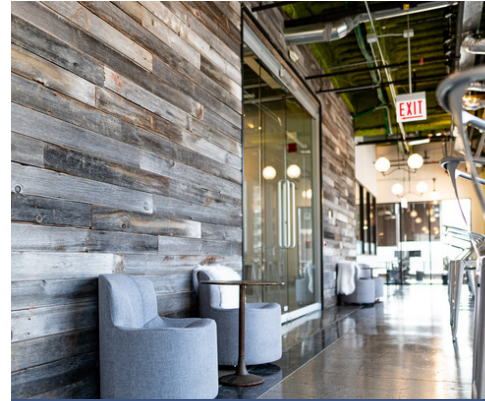

WORKBOX

CHICAGO

Access All Locations

Work beyond your office, access four locations across Chicago

Virtual Tour

Magnificent Mile

420 N Wabash Ave., Chicago IL 60611

Our coworking space is located in the heart of the Magnificent Mile retail district. 420 N Wabash is steps away from all of Chicago's centers of innovation and less than a five-minute walk to every major CTA "L" line. This tech incubator location is also adjacent to a discounted parking garage, two Divvy bike stations and a water taxi stop.

Virtual Tour

Gold Coast

1165 N Clark St., Chicago IL 60610

This penthouse coworking location with glass enclosed offices offers panoramic views of Chicago's Gold Coast neighborhood. The main lobby of the coworking space/incubator includes a full time doorman and is on the front door step of the Clark/Division Red Line "L" stop.