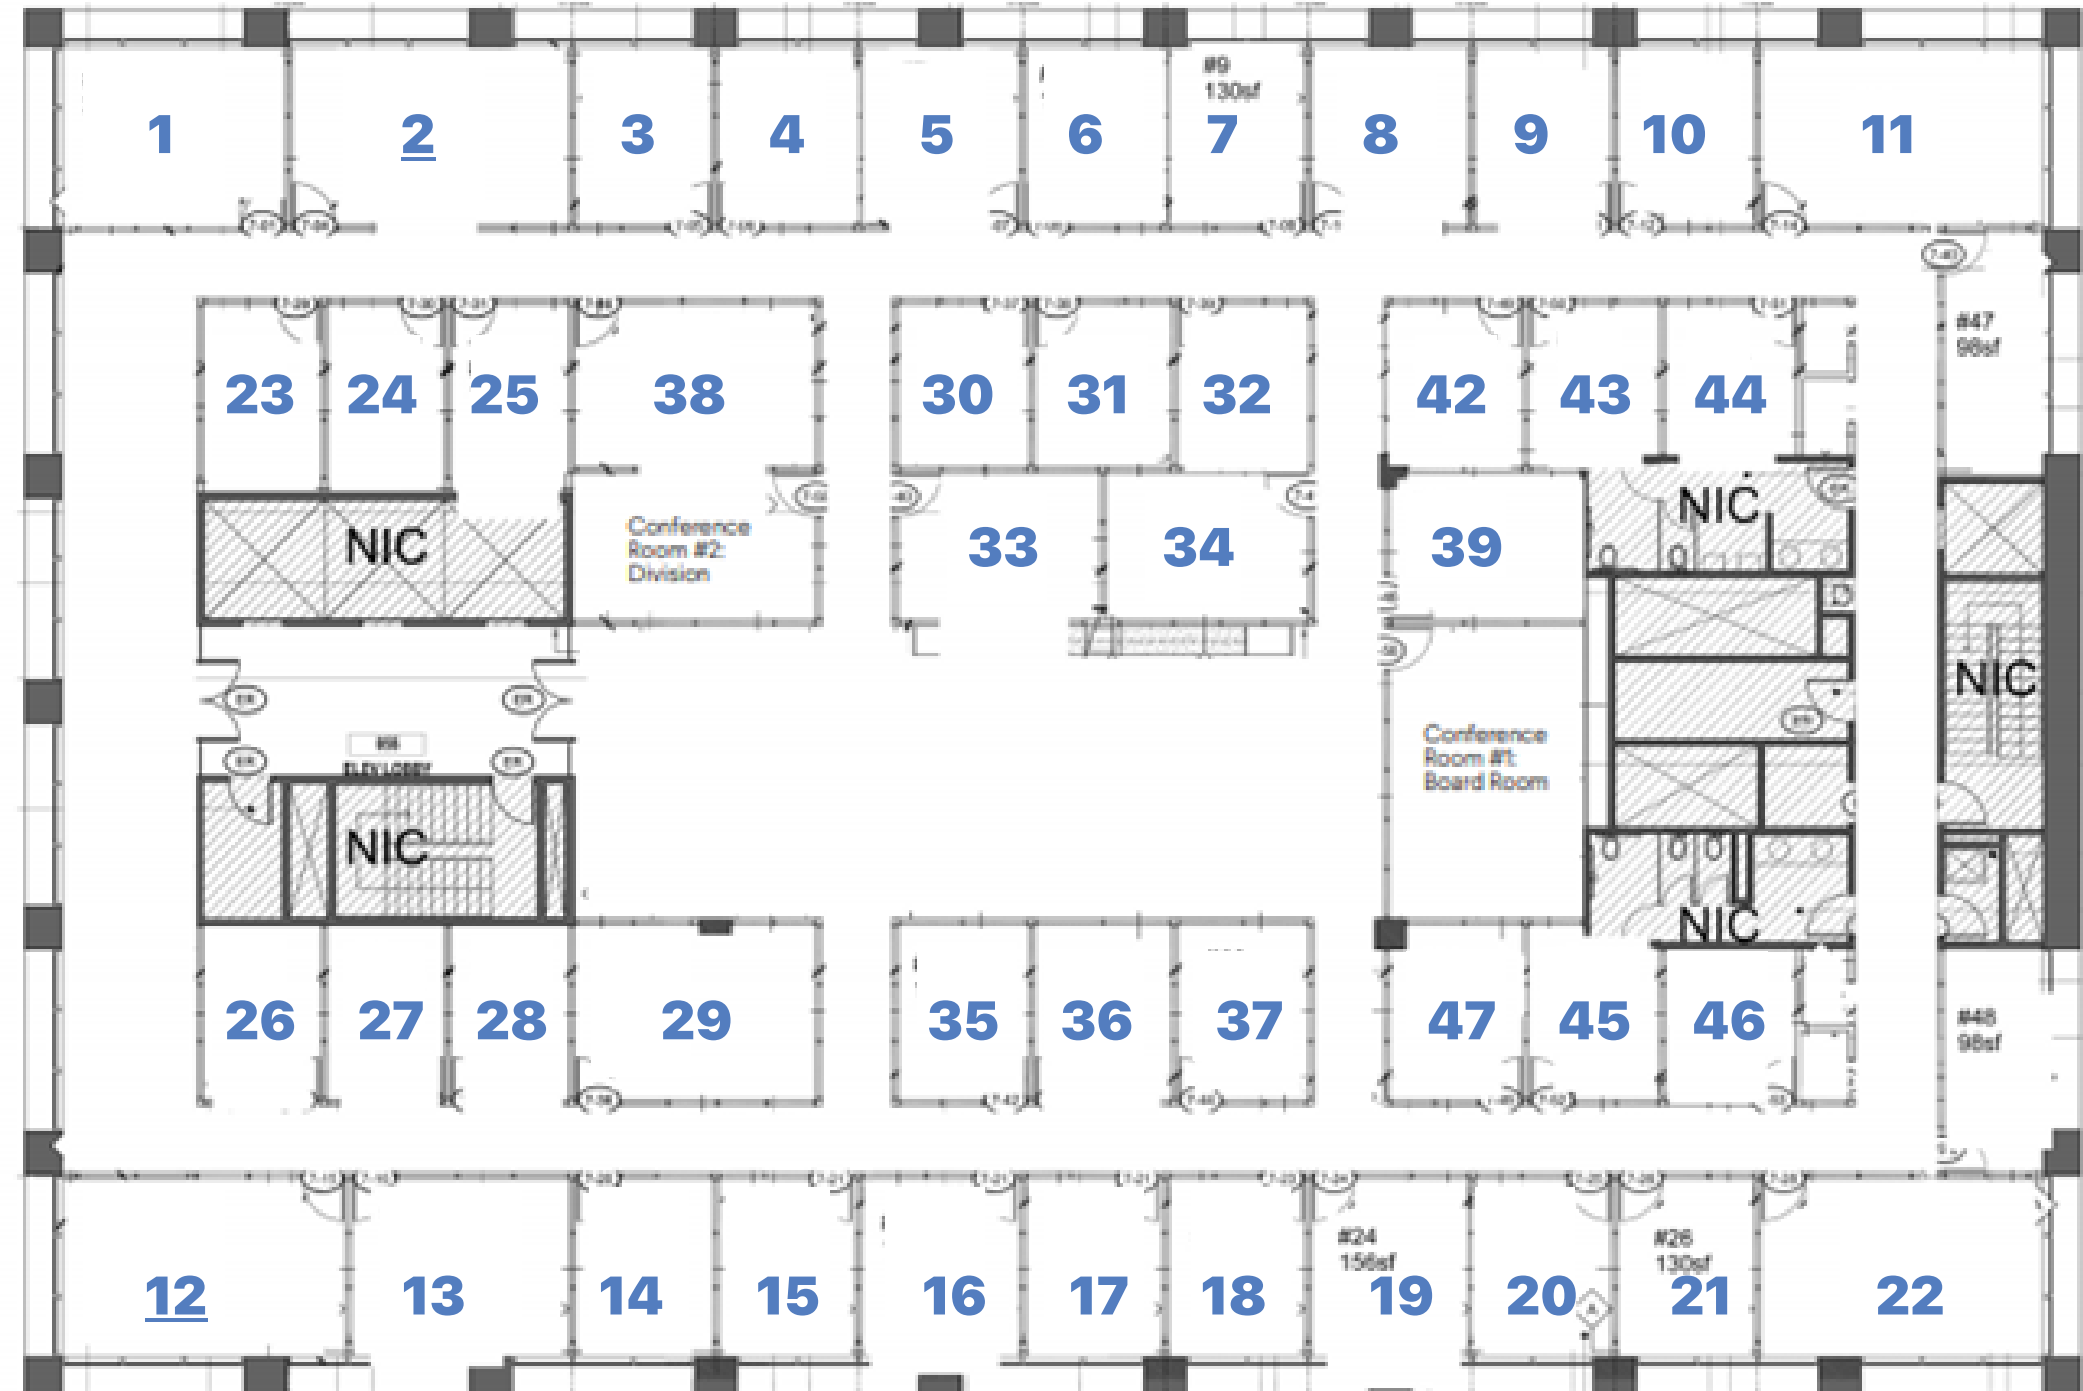

Workbox Gold Coast

1165 N Clark St., Chicago IL 60610

[Virtual
Tour](#)