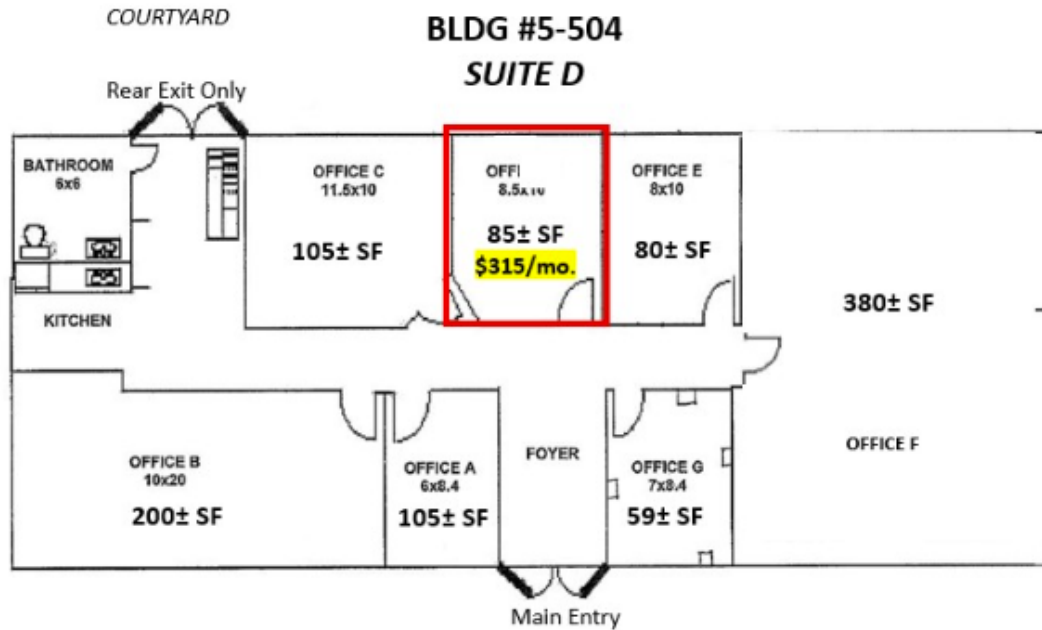

Reflection Lakes Commons 13550 Reflections Pkwy

Fort Myers, FL 33908

Unit	Unit Size	Monthly Rent	Available
5-504D	85 SF	$315.00	07/01/2026