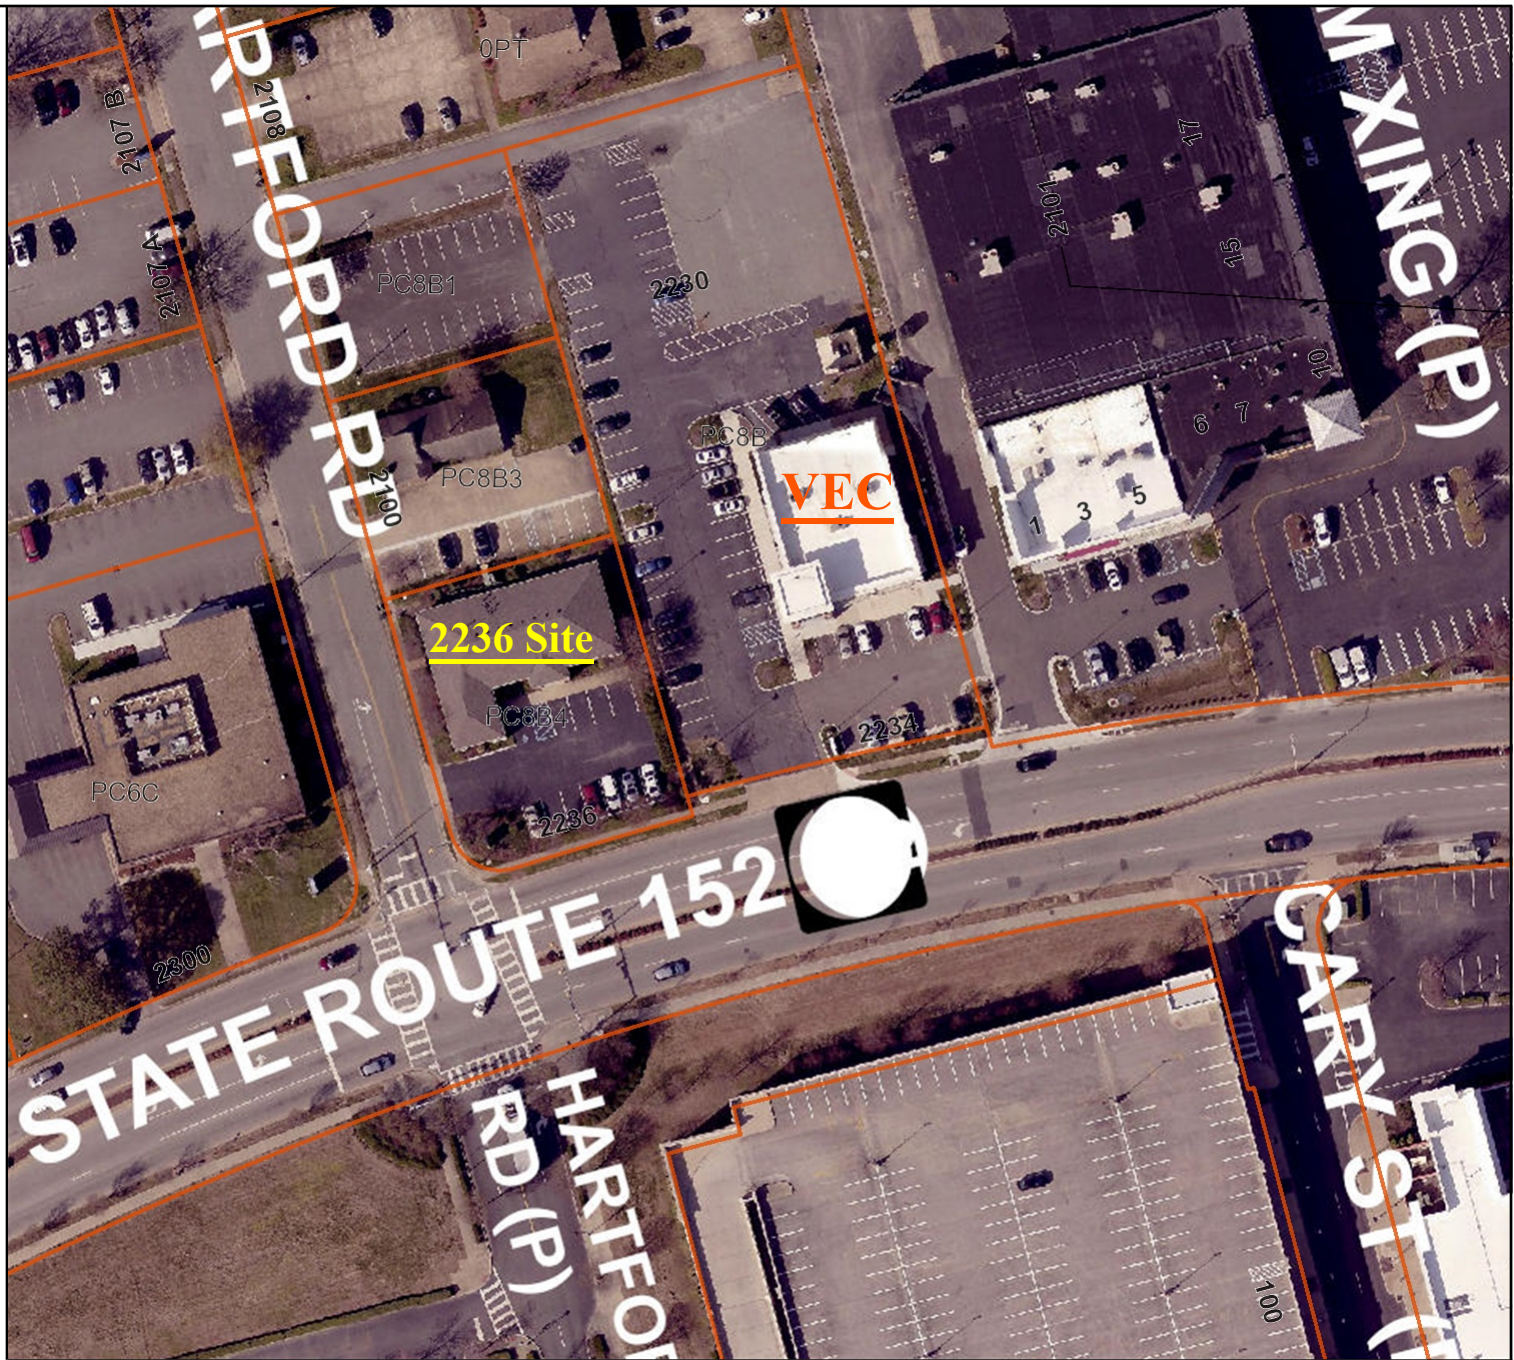

Hampton, Virginia

Legend

- Parcels
- Lot Lines
- Boundary

Title: 2236 Cunningham Drive - Corner Site

Date: 8/17/2021

DISCLAIMER: This drawing is neither a legally recorded map nor a survey and is not intended to be used as such. The information displayed is a compilation of records, information, and data obtained from various sources, and City of Hampton is not responsible for its accuracy or how current it may be.