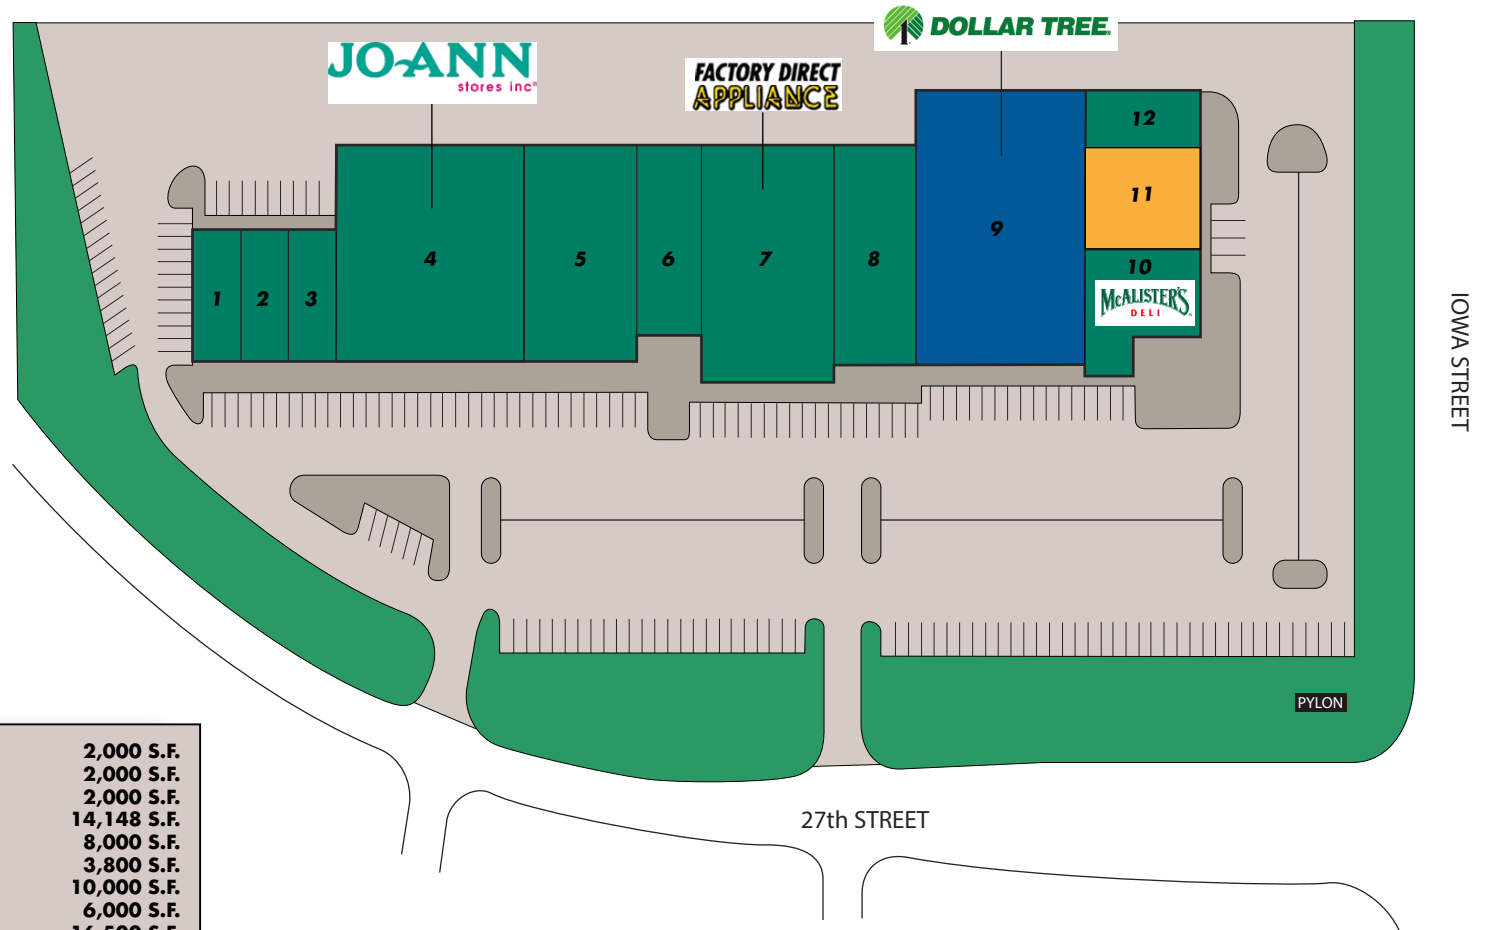

PARK PLAZA SHOPPING CENTER

Lawrence, KS

SITE
SUMMARY
S.F. 73,614

KEY

	AVAILABLE
	ANCHOR
	LEASED

1	SERC PHYSICAL THERAPY	2,000 S.F.
2	SOMETHING BLUE SALON	2,000 S.F.
3	JANE BATEMAN	2,000 S.F.
4	JOANN'S	14,148 S.F.
5	PARADISE FLOOR COVERINGS	8,000 S.F.
6	HAIR & SPA	3,800 S.F.
7	FACTORY DIRECT APPLIANCES	10,000 S.F.
8	SHERWIN WILLIAMS	6,000 S.F.
9	DOLLAR TREE	16,500 S.F.
10	MCALISTER'S DELI	4,568 S.F.
11	AVAILABLE	3,120 S.F.
12	CHECK INTO CASH	1,478 S.F.