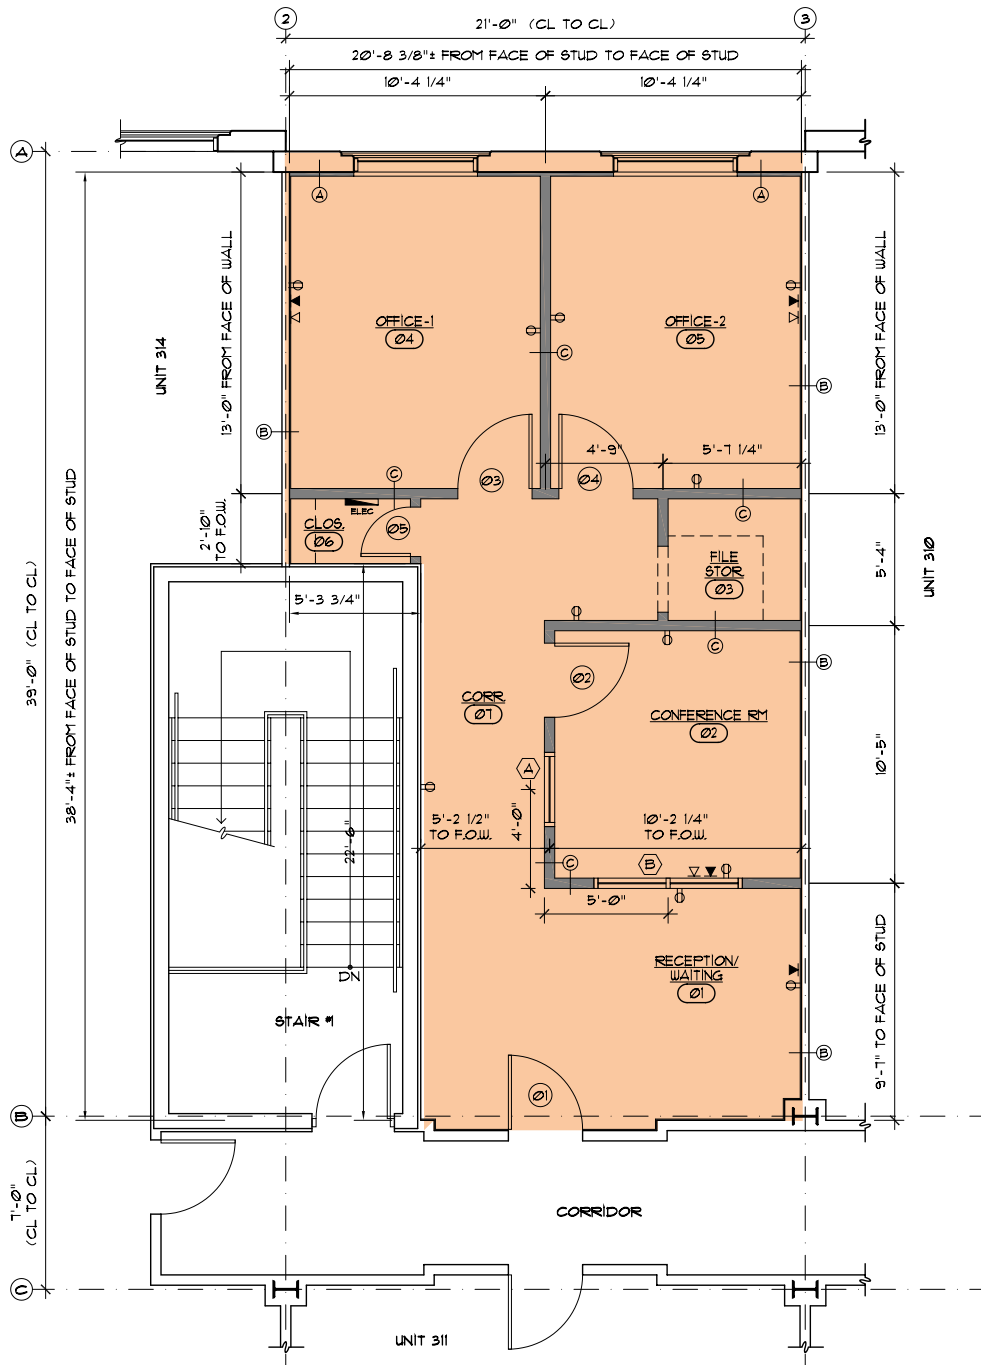

1-MILE: 3,114
3 -MILE: 8,884
5 -MILE: 23,460

Property Features

- ✓ Prime location near I-4, US 192, and Walt Disney World
- ✓ Contemporary lobby and common areas
- ✓ Ample parking
- ✓ Gross Lease
- ✓ Water included
- ✓ \$41.00/sf
- ✓ Year Built 2008
- ✓ Class A Office
- ✓ 725 Square feet
- ✓ Excellent visibility
- ✓ Close proximity to residential communities