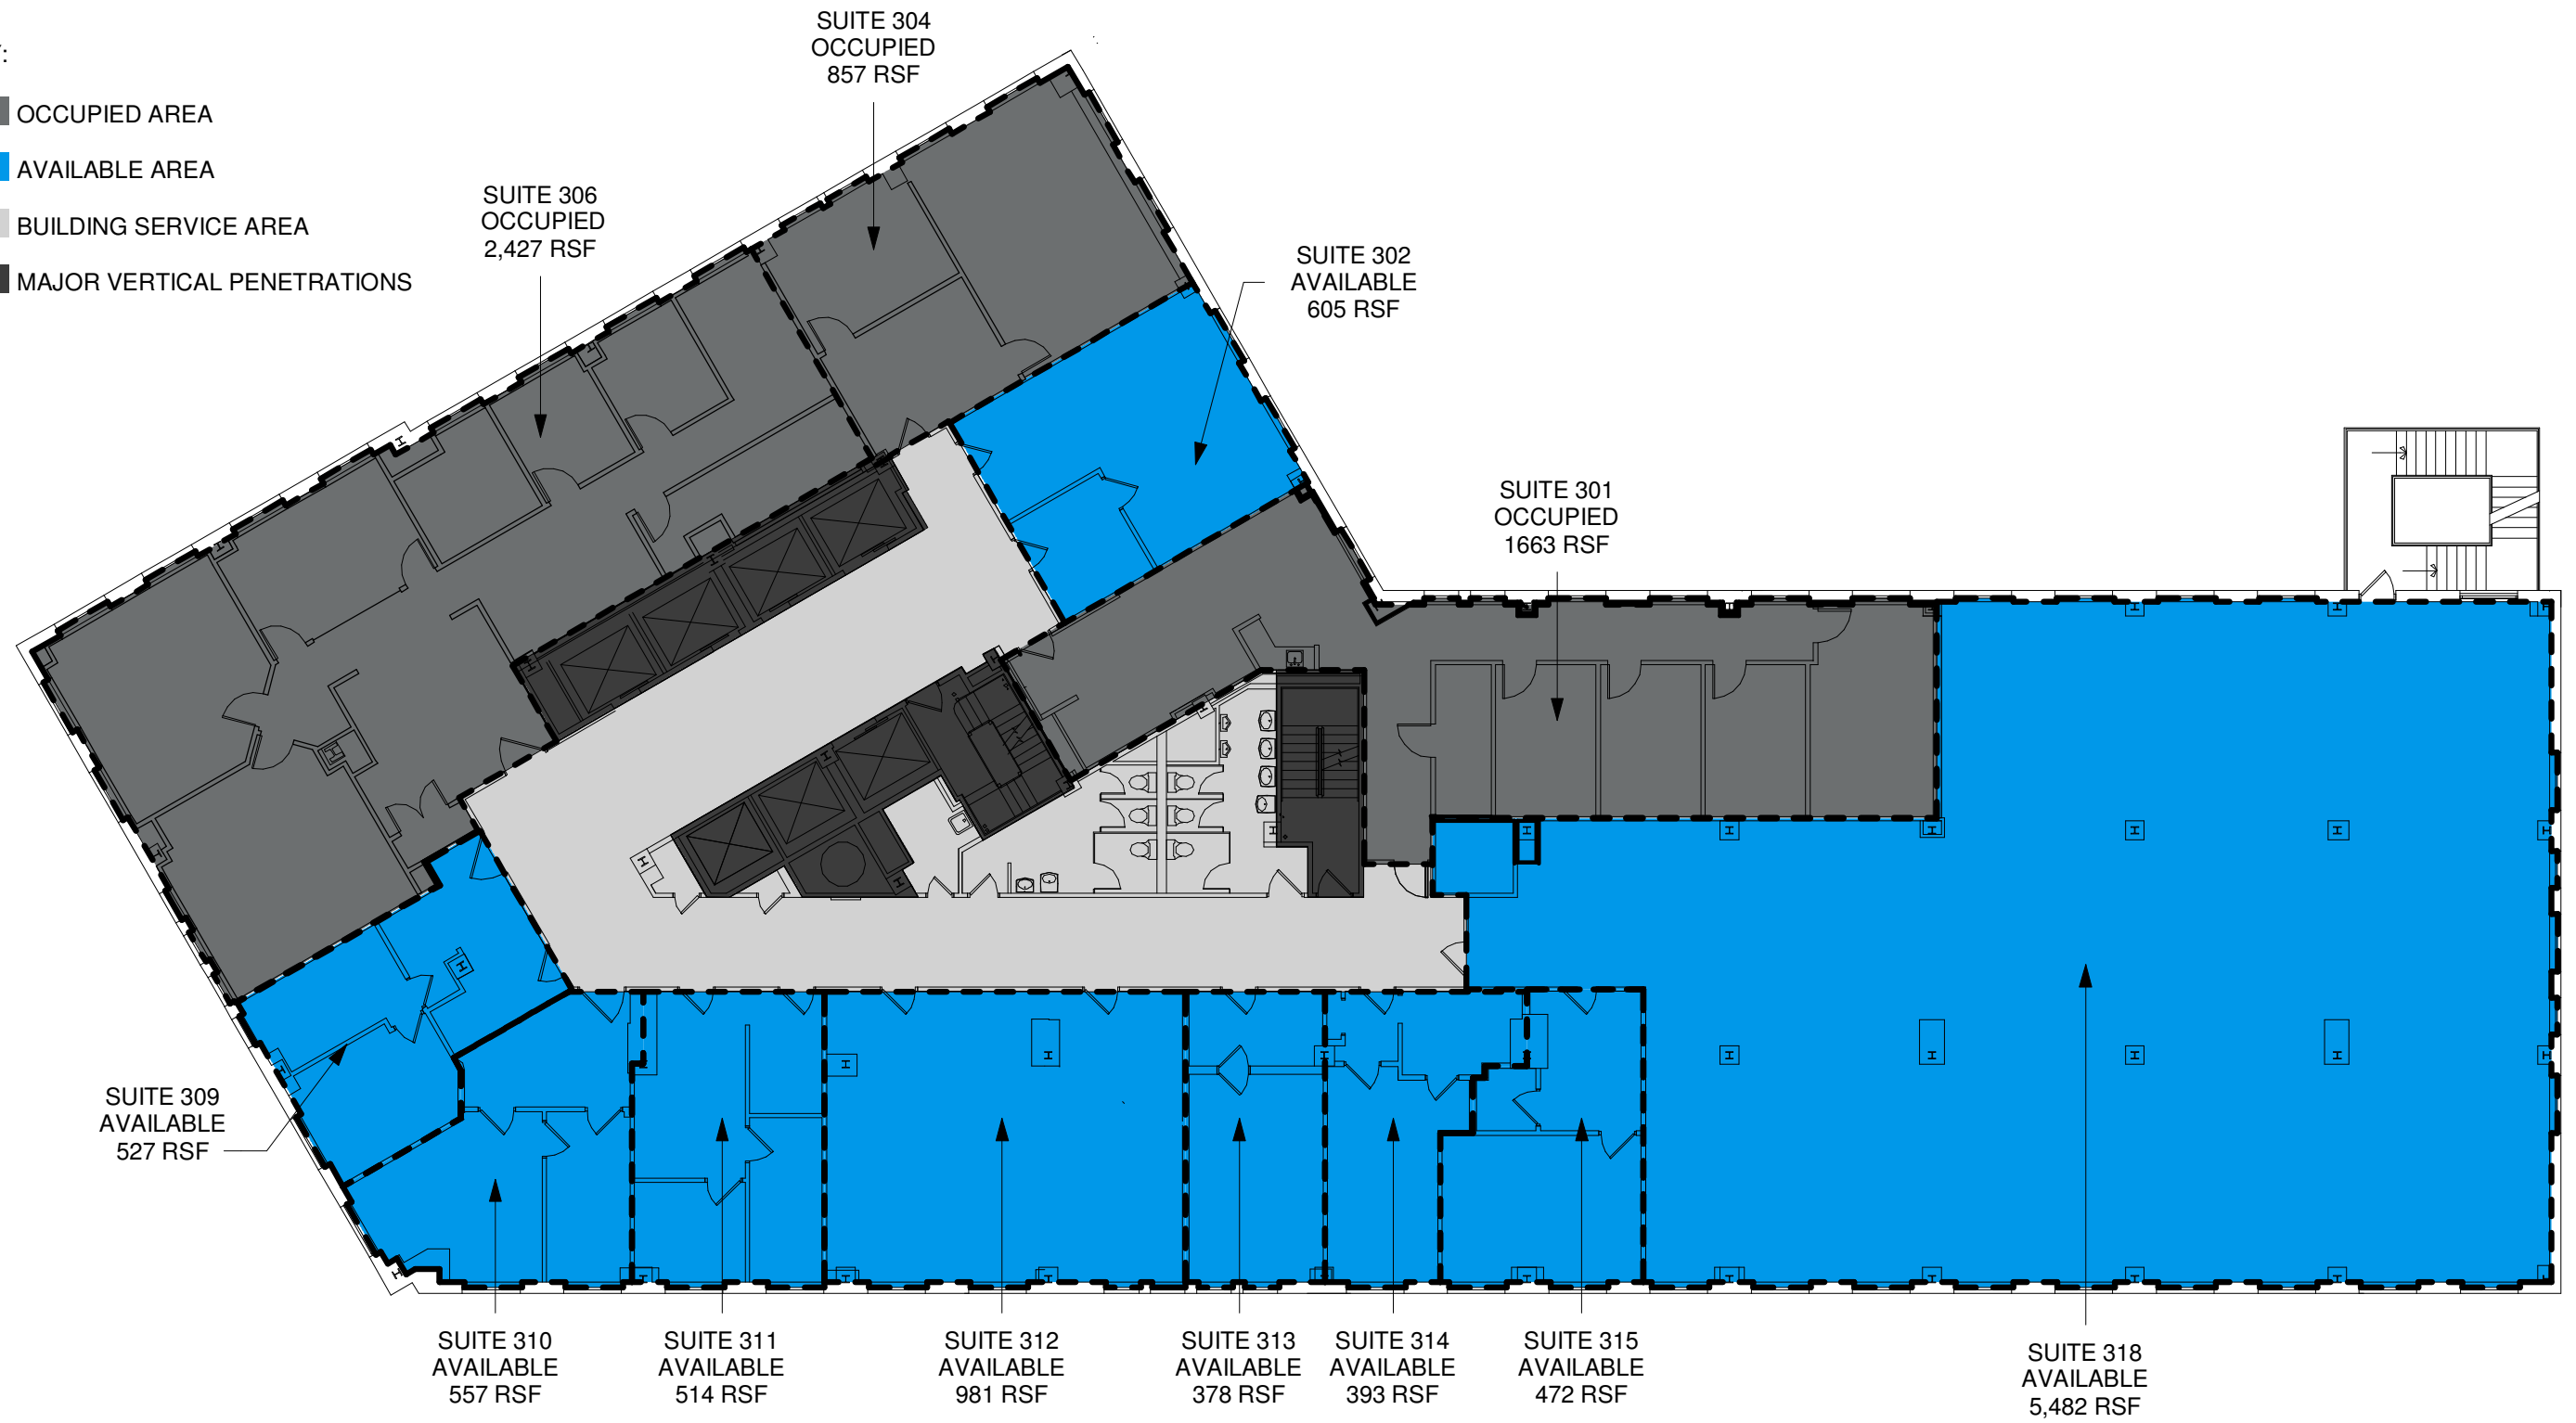

KEY:

■ OCCUPIED AREA

■ AVAILABLE AREA

■ BUILDING SERVICE AREA

■ MAJOR VERTICAL PENETRATIONS

- KEY:
- OCCUPIED AREA
 - AVAILABLE AREA
 - BUILDING SERVICE AREA
 - MAJOR VERTICAL PENETRATIONS

MEZZANINE
ST03
OCCUPIED
782 RSF

MEZZANINE
ST05
OCCUPIED
379 RSF

MEZZANINE
ST04A
OCCUPIED
379 RSF

MEZZANINE
ST06A
OCCUPIED
546 RSF

ST10A
OCCUPIED
773 RSF

KEY:

- OCCUPIED AREA
- AVAILABLE AREA
- BUILDING SERVICE AREA
- MAJOR VERTICAL PENETRATIONS

KEY:

- OCCUPIED AREA
- AVAILABLE AREA
- BUILDING SERVICE AREA
- MAJOR VERTICAL PENETRATIONS

2,342 SF

KEY:

■ OCCUPIED AREA

■ AVAILABLE AREA

■ BUILDING SERVICE AREA

■ MAJOR VERTICAL PENETRATIONS

SUITE 400
OCCUPIED
1,030 RSF

SUITE 401
OCCUPIED
484 RSF

SUITE 420
OCCUPIED
5,390 RSF

SUITE 404
OCCUPIED
4,966 RSF

SUITE 405A
OCCUPIED
589 RSF

SUITE 410
AVAILABLE
2,616 RSF

16,564 RSF

KEY: