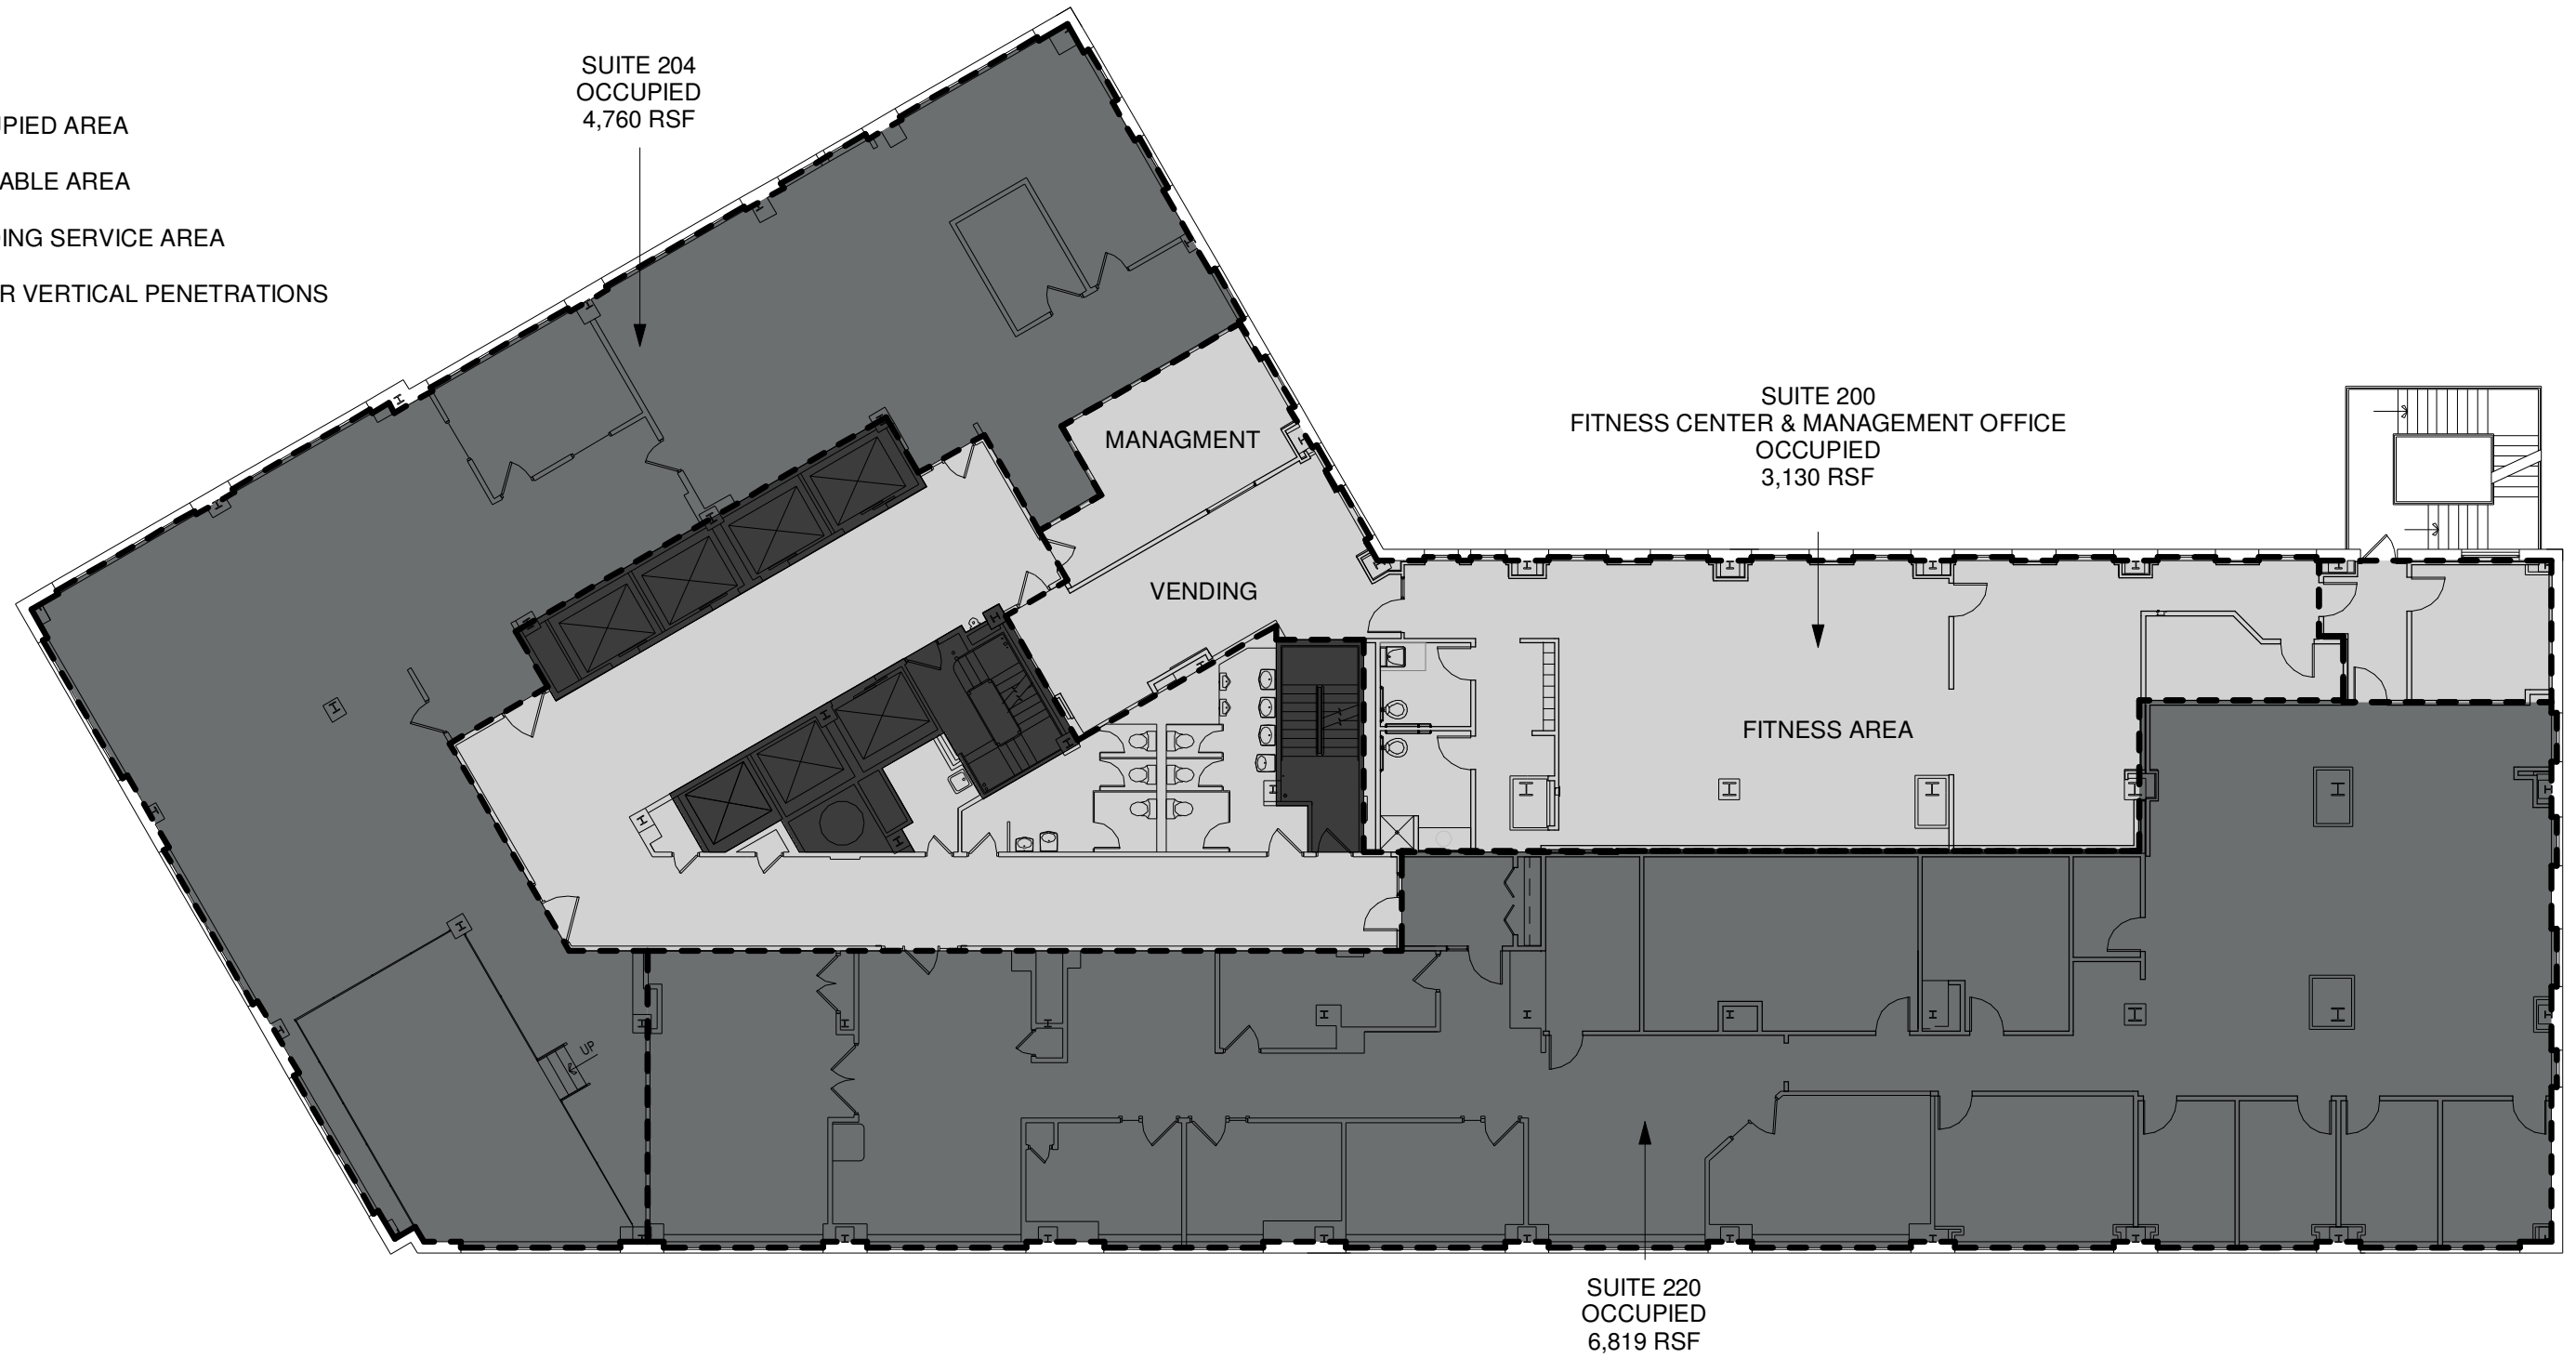

KEY:

■ OCCUPIED AREA

■ AVAILABLE AREA

■ BUILDING SERVICE AREA

■ MAJOR VERTICAL PENETRATIONS

- KEY:
- OCCUPIED AREA
 - AVAILABLE AREA
 - BUILDING SERVICE AREA
 - MAJOR VERTICAL PENETRATIONS

MEZZANINE
ST03
OCCUPIED
782 RSF

MEZZANINE
ST05
OCCUPIED
379 RSF

MEZZANINE
ST04A
OCCUPIED
379 RSF

MEZZANINE
ST06A
OCCUPIED
546 RSF

ST10A
OCCUPIED
773 RSF

KEY:

- OCCUPIED AREA
- AVAILABLE AREA
- BUILDING SERVICE AREA
- MAJOR VERTICAL PENETRATIONS

KEY:

- OCCUPIED AREA
- AVAILABLE AREA
- BUILDING SERVICE AREA
- MAJOR VERTICAL PENETRATIONS

2,342 SF

KEY:

■ OCCUPIED AREA

■ AVAILABLE AREA

■ BUILDING SERVICE AREA

■ MAJOR VERTICAL PENETRATIONS

SUITE 400
OCCUPIED
1,030 RSF

SUITE 401
OCCUPIED
484 RSF

SUITE 420
OCCUPIED
5,390 RSF

SUITE 404
OCCUPIED
4,966 RSF

SUITE 405A
OCCUPIED
589 RSF

SUITE 410
AVAILABLE
2,616 RSF

16,564 RSF

KEY: