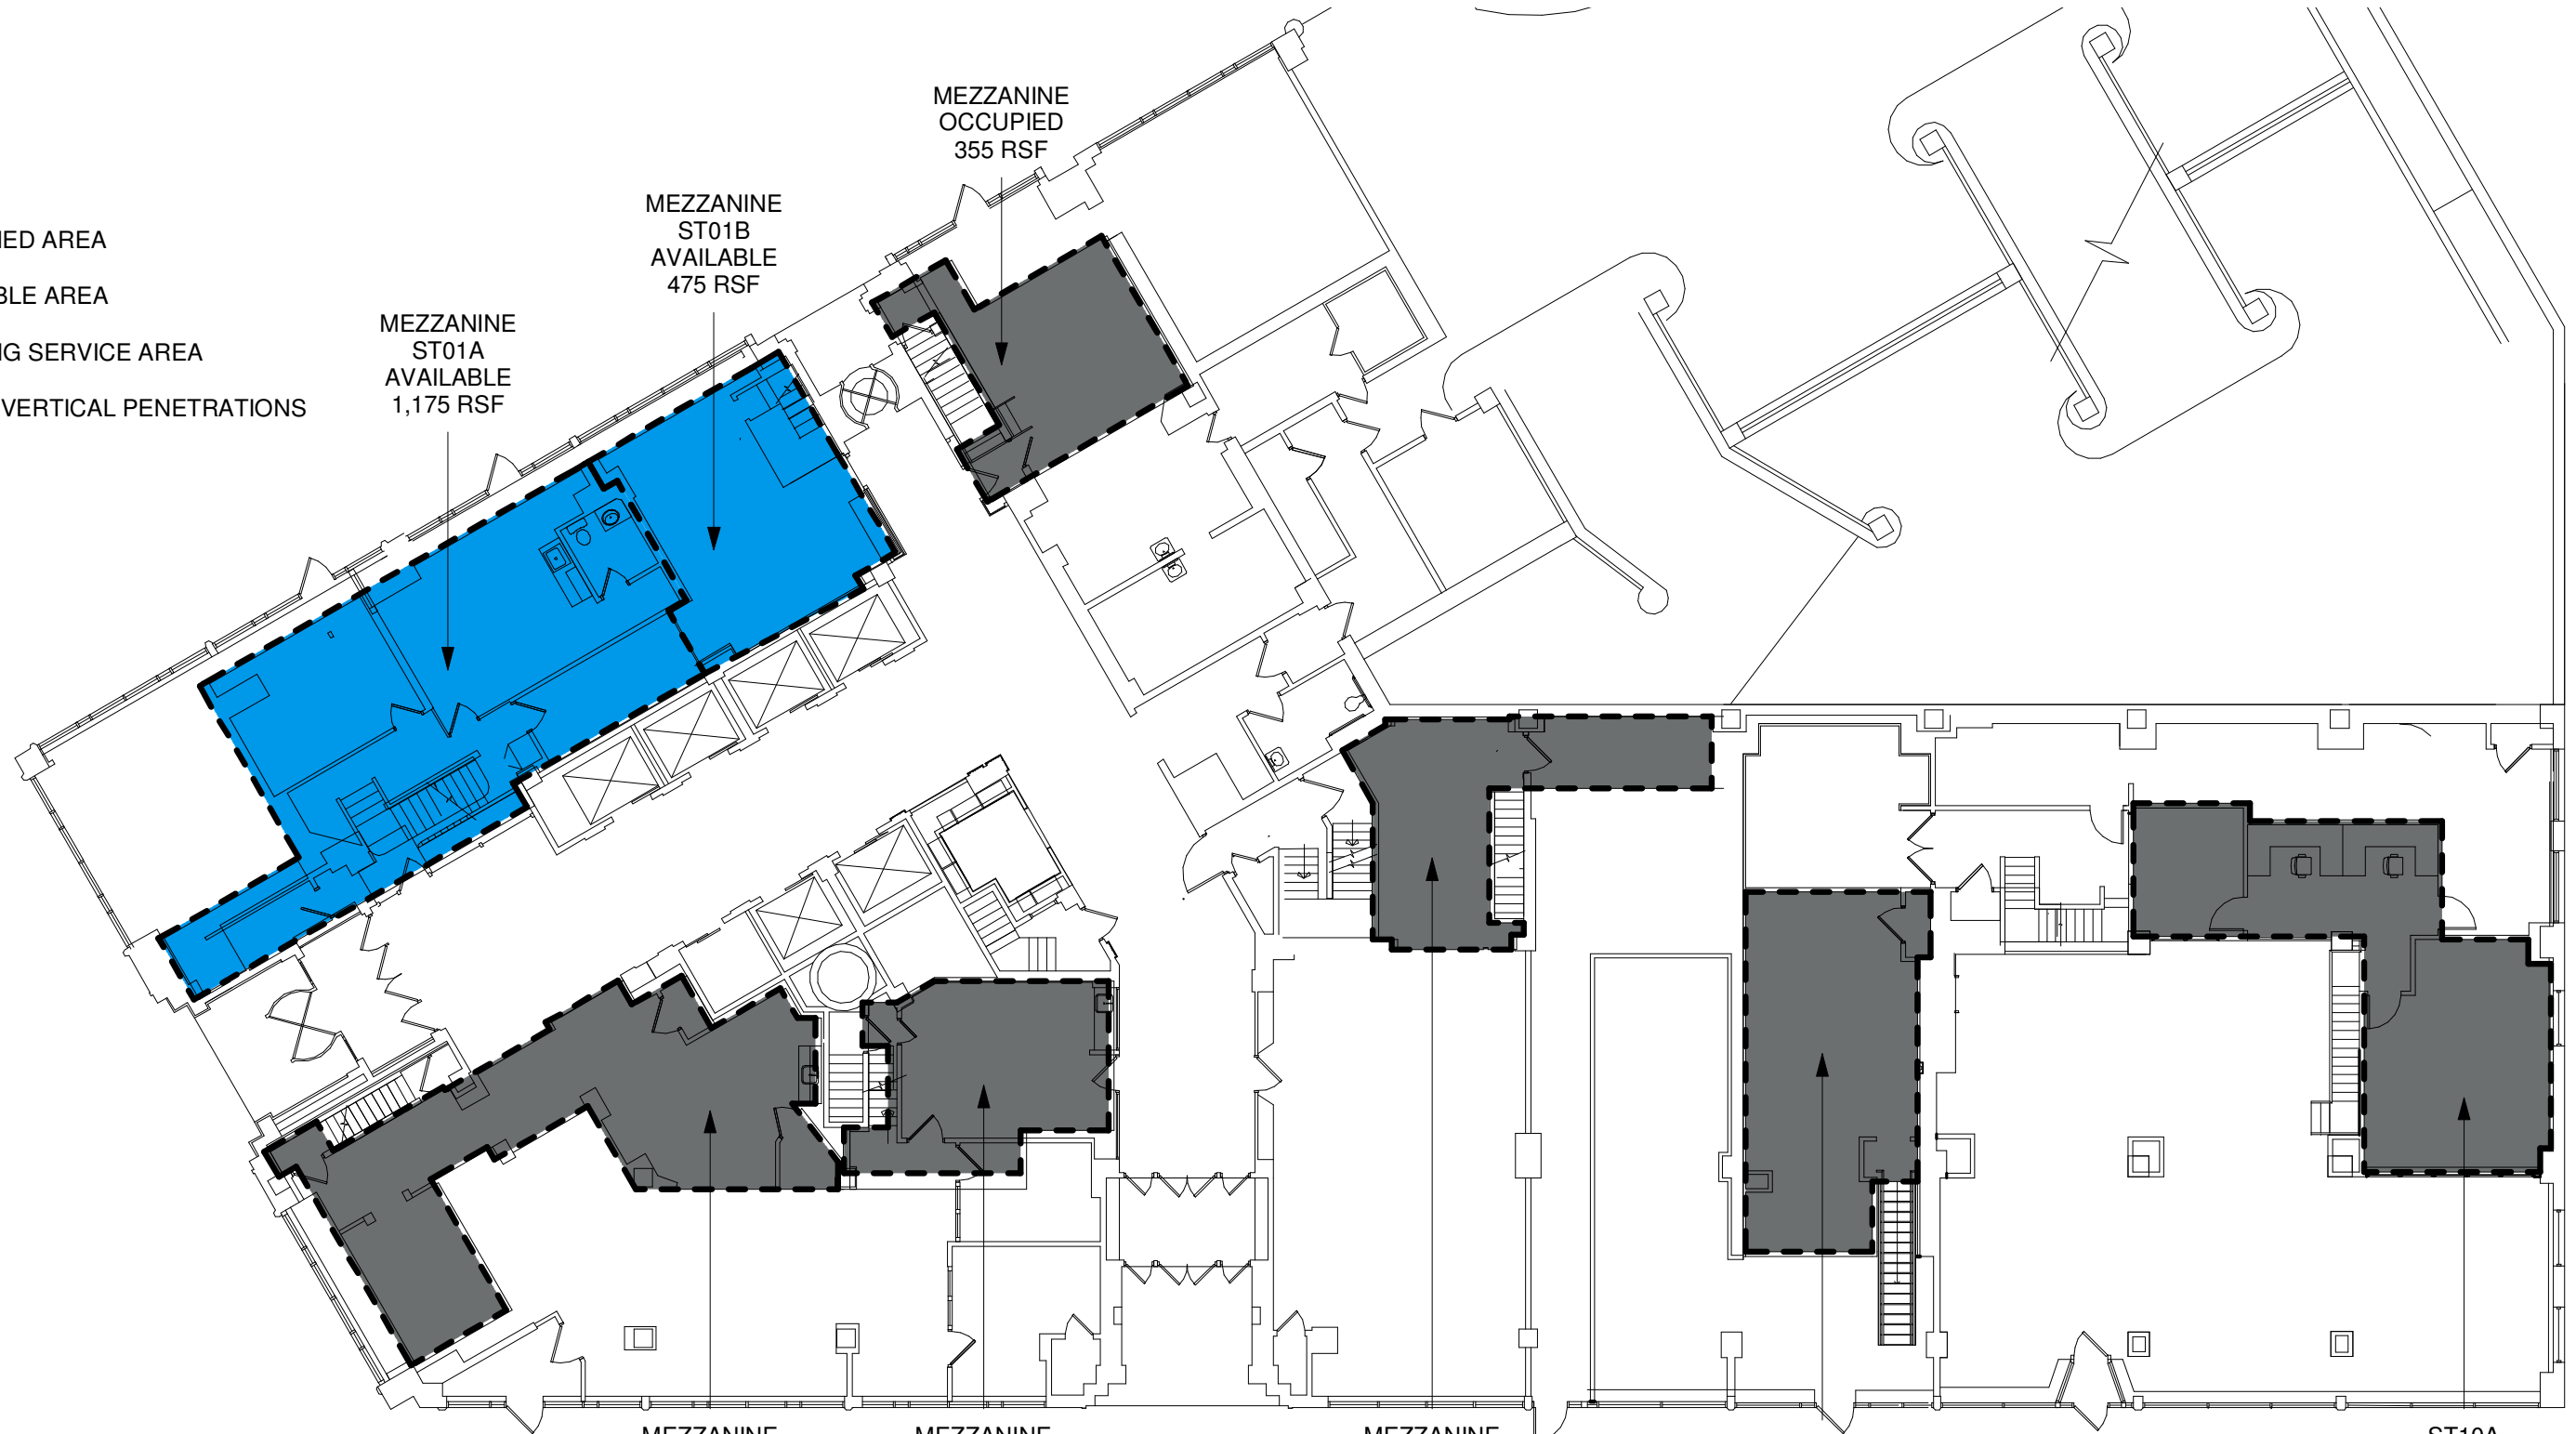

KEY:

■ OCCUPIED AREA

■ AVAILABLE AREA

■ BUILDING SERVICE AREA

■ MAJOR VERTICAL PENETRATIONS

- KEY:
- OCCUPIED AREA
 - AVAILABLE AREA
 - BUILDING SERVICE AREA
 - MAJOR VERTICAL PENETRATIONS

MEZZANINE
ST03
OCCUPIED
782 RSF

MEZZANINE
ST05
OCCUPIED
379 RSF

MEZZANINE
ST04A
OCCUPIED
379 RSF

MEZZANINE
ST06A
OCCUPIED
546 RSF

ST10A
OCCUPIED
773 RSF

KEY:

- OCCUPIED AREA
- AVAILABLE AREA
- BUILDING SERVICE AREA
- MAJOR VERTICAL PENETRATIONS

KEY:

- OCCUPIED AREA
- AVAILABLE AREA
- BUILDING SERVICE AREA
- MAJOR VERTICAL PENETRATIONS

2,342 SF

KEY:

■ OCCUPIED AREA

■ AVAILABLE AREA

■ BUILDING SERVICE AREA

■ MAJOR VERTICAL PENETRATIONS

SUITE 400
OCCUPIED
1,030 RSF

SUITE 401
OCCUPIED
484 RSF

SUITE 420
OCCUPIED
5,390 RSF

SUITE 404
OCCUPIED
4,966 RSF

SUITE 405A
OCCUPIED
589 RSF

SUITE 410
AVAILABLE
2,616 RSF

16,564 RSF

KEY: