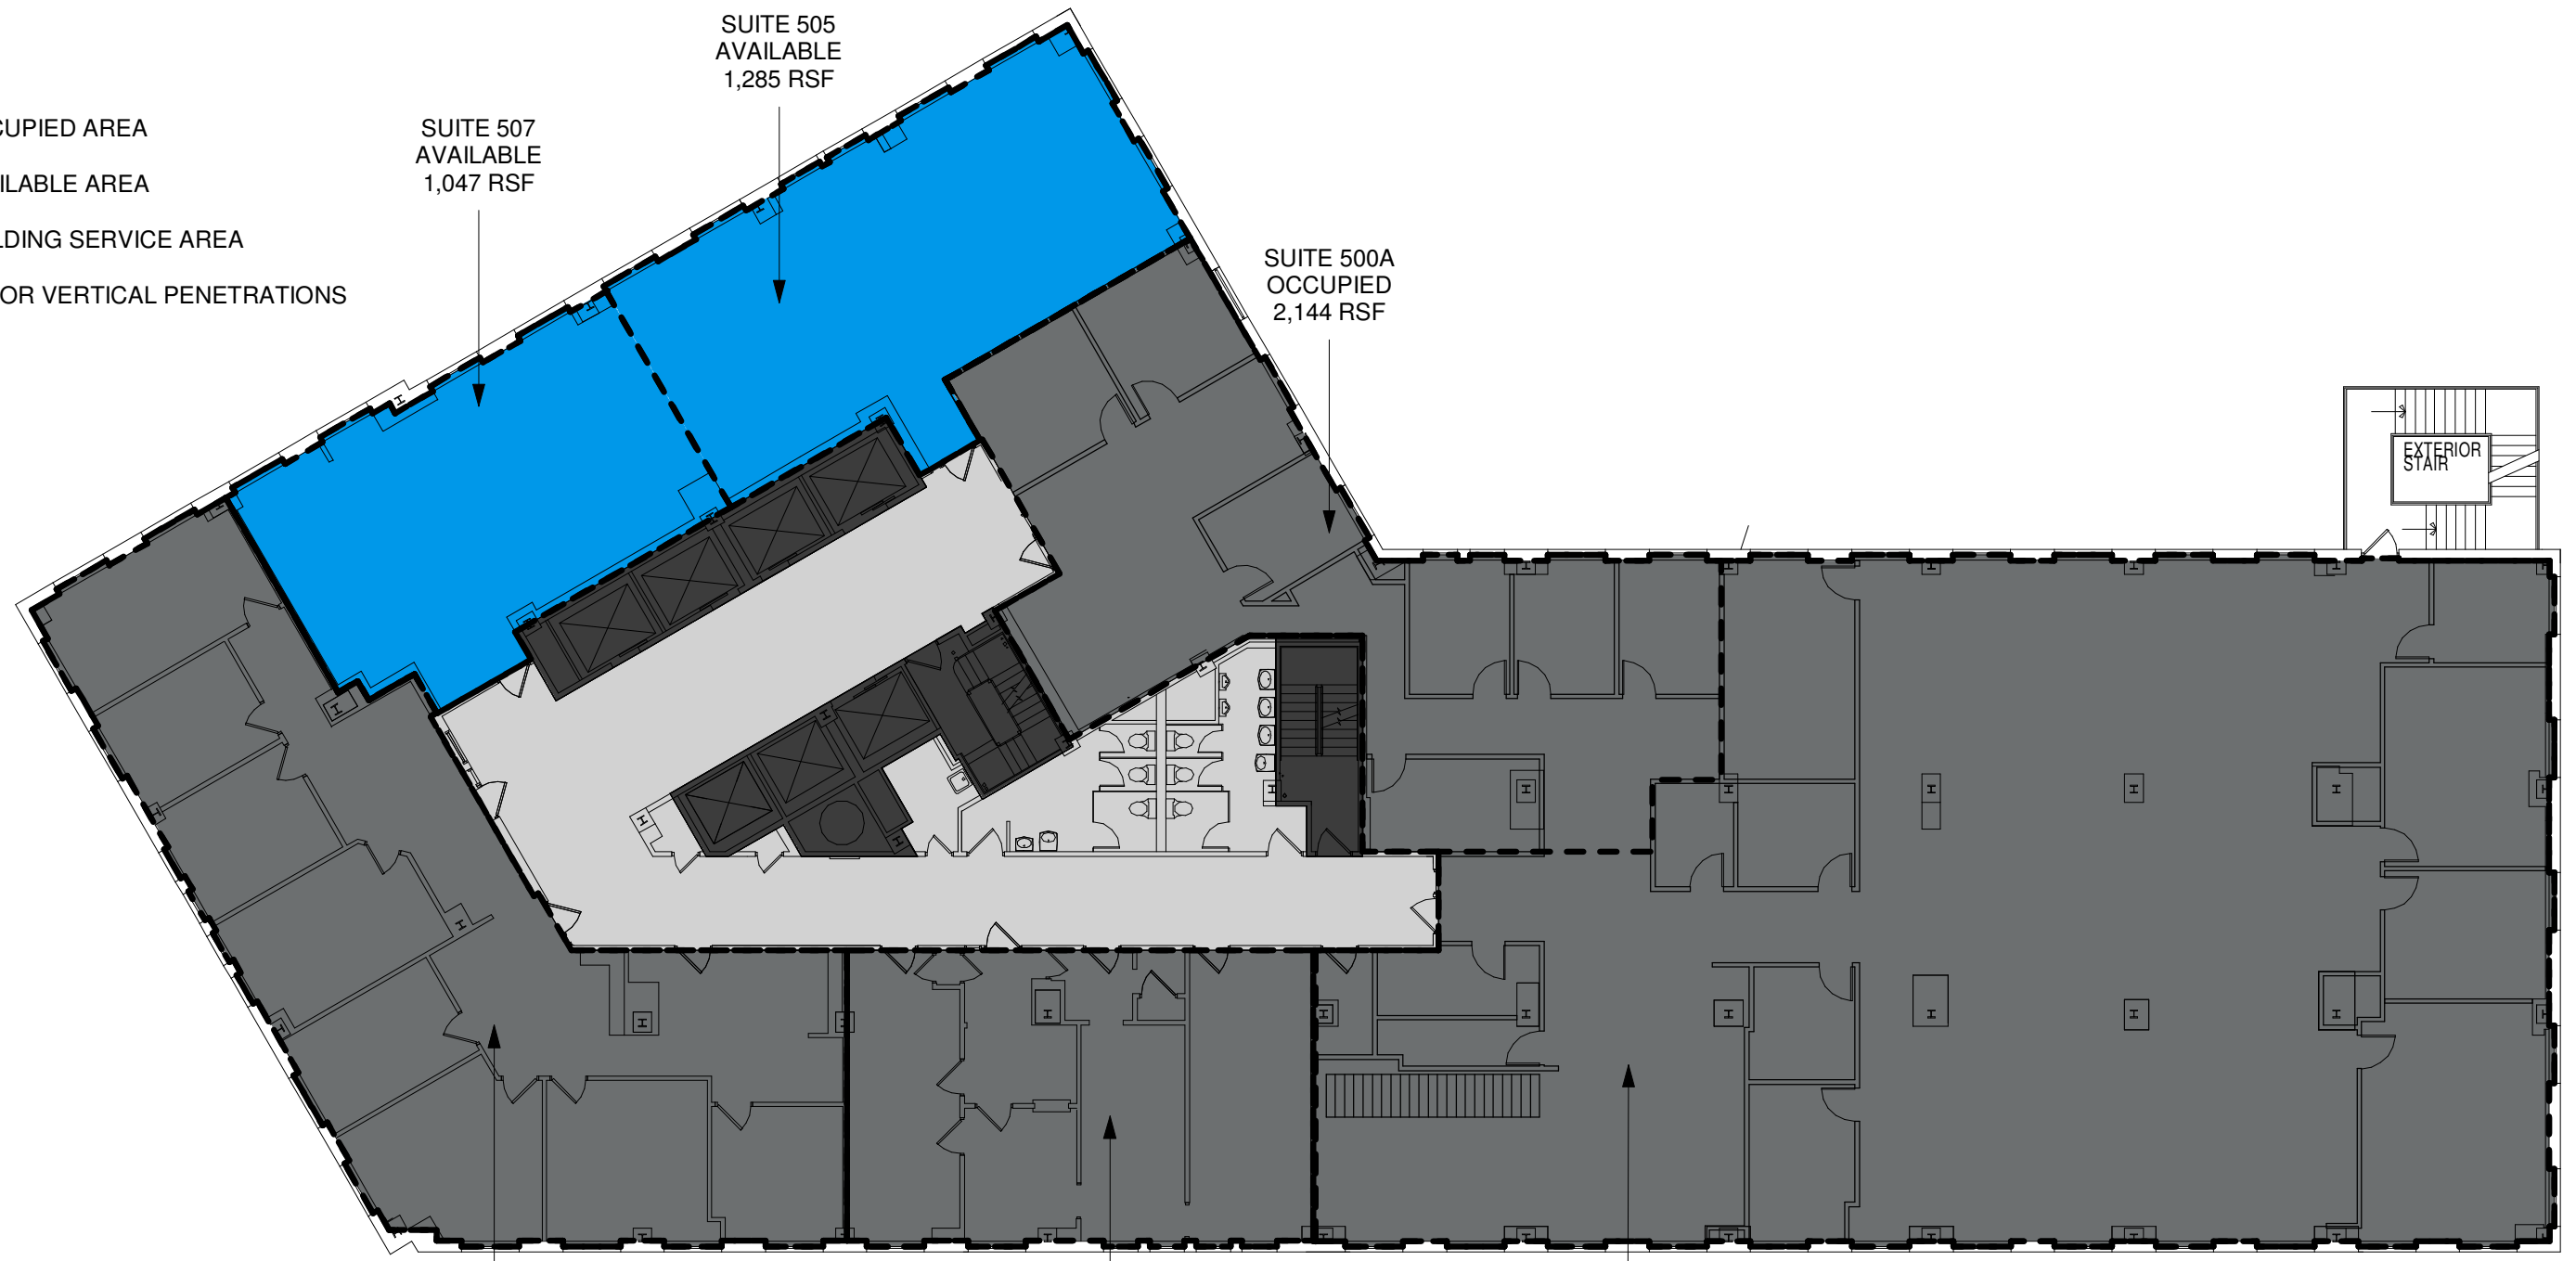

KEY:

- OCCUPIED AREA
- AVAILABLE AREA
- BUILDING SERVICE AREA
- MAJOR VERTICAL PENETRATIONS

2,342 SF

KEY:

■ OCCUPIED AREA

■ AVAILABLE AREA

■ BUILDING SERVICE AREA

■ MAJOR VERTICAL PENETRATIONS

SUITE 400
OCCUPIED
1,030 RSF

SUITE 401
OCCUPIED
484 RSF

SUITE 420
OCCUPIED
5,390 RSF

SUITE 404
OCCUPIED
4,966 RSF

SUITE 405A
OCCUPIED
589 RSF

SUITE 410
AVAILABLE
2,616 RSF

16,564 RSF

KEY:

- OCCUPIED AREA
- AVAILABLE AREA
- BUILDING SERVICE AREA
- MAJOR VERTICAL PENETRATIONS

SUITE 505
AVAILABLE
1,285 RSF

SUITE 507
AVAILABLE
1,047 RSF

SUITE 500A
OCCUPIED
2,144 RSF

SUITE 510
OCCUPIED
2,616 RSF

SUITE 512A
OCCUPIED
1,272 RSF

SUITE 500
OCCUPIED
6,662 RSF

EXTERIOR
STAIR

KEY:

- OCCUPIED AREA
- AVAILABLE AREA
- BUILDING SERVICE AREA
- MAJOR VERTICAL PENETRATIONS

SUITE 600
OCCUPIED
8,496 RSF

SUITE 625/628
OCCUPIED
1,750 RSF