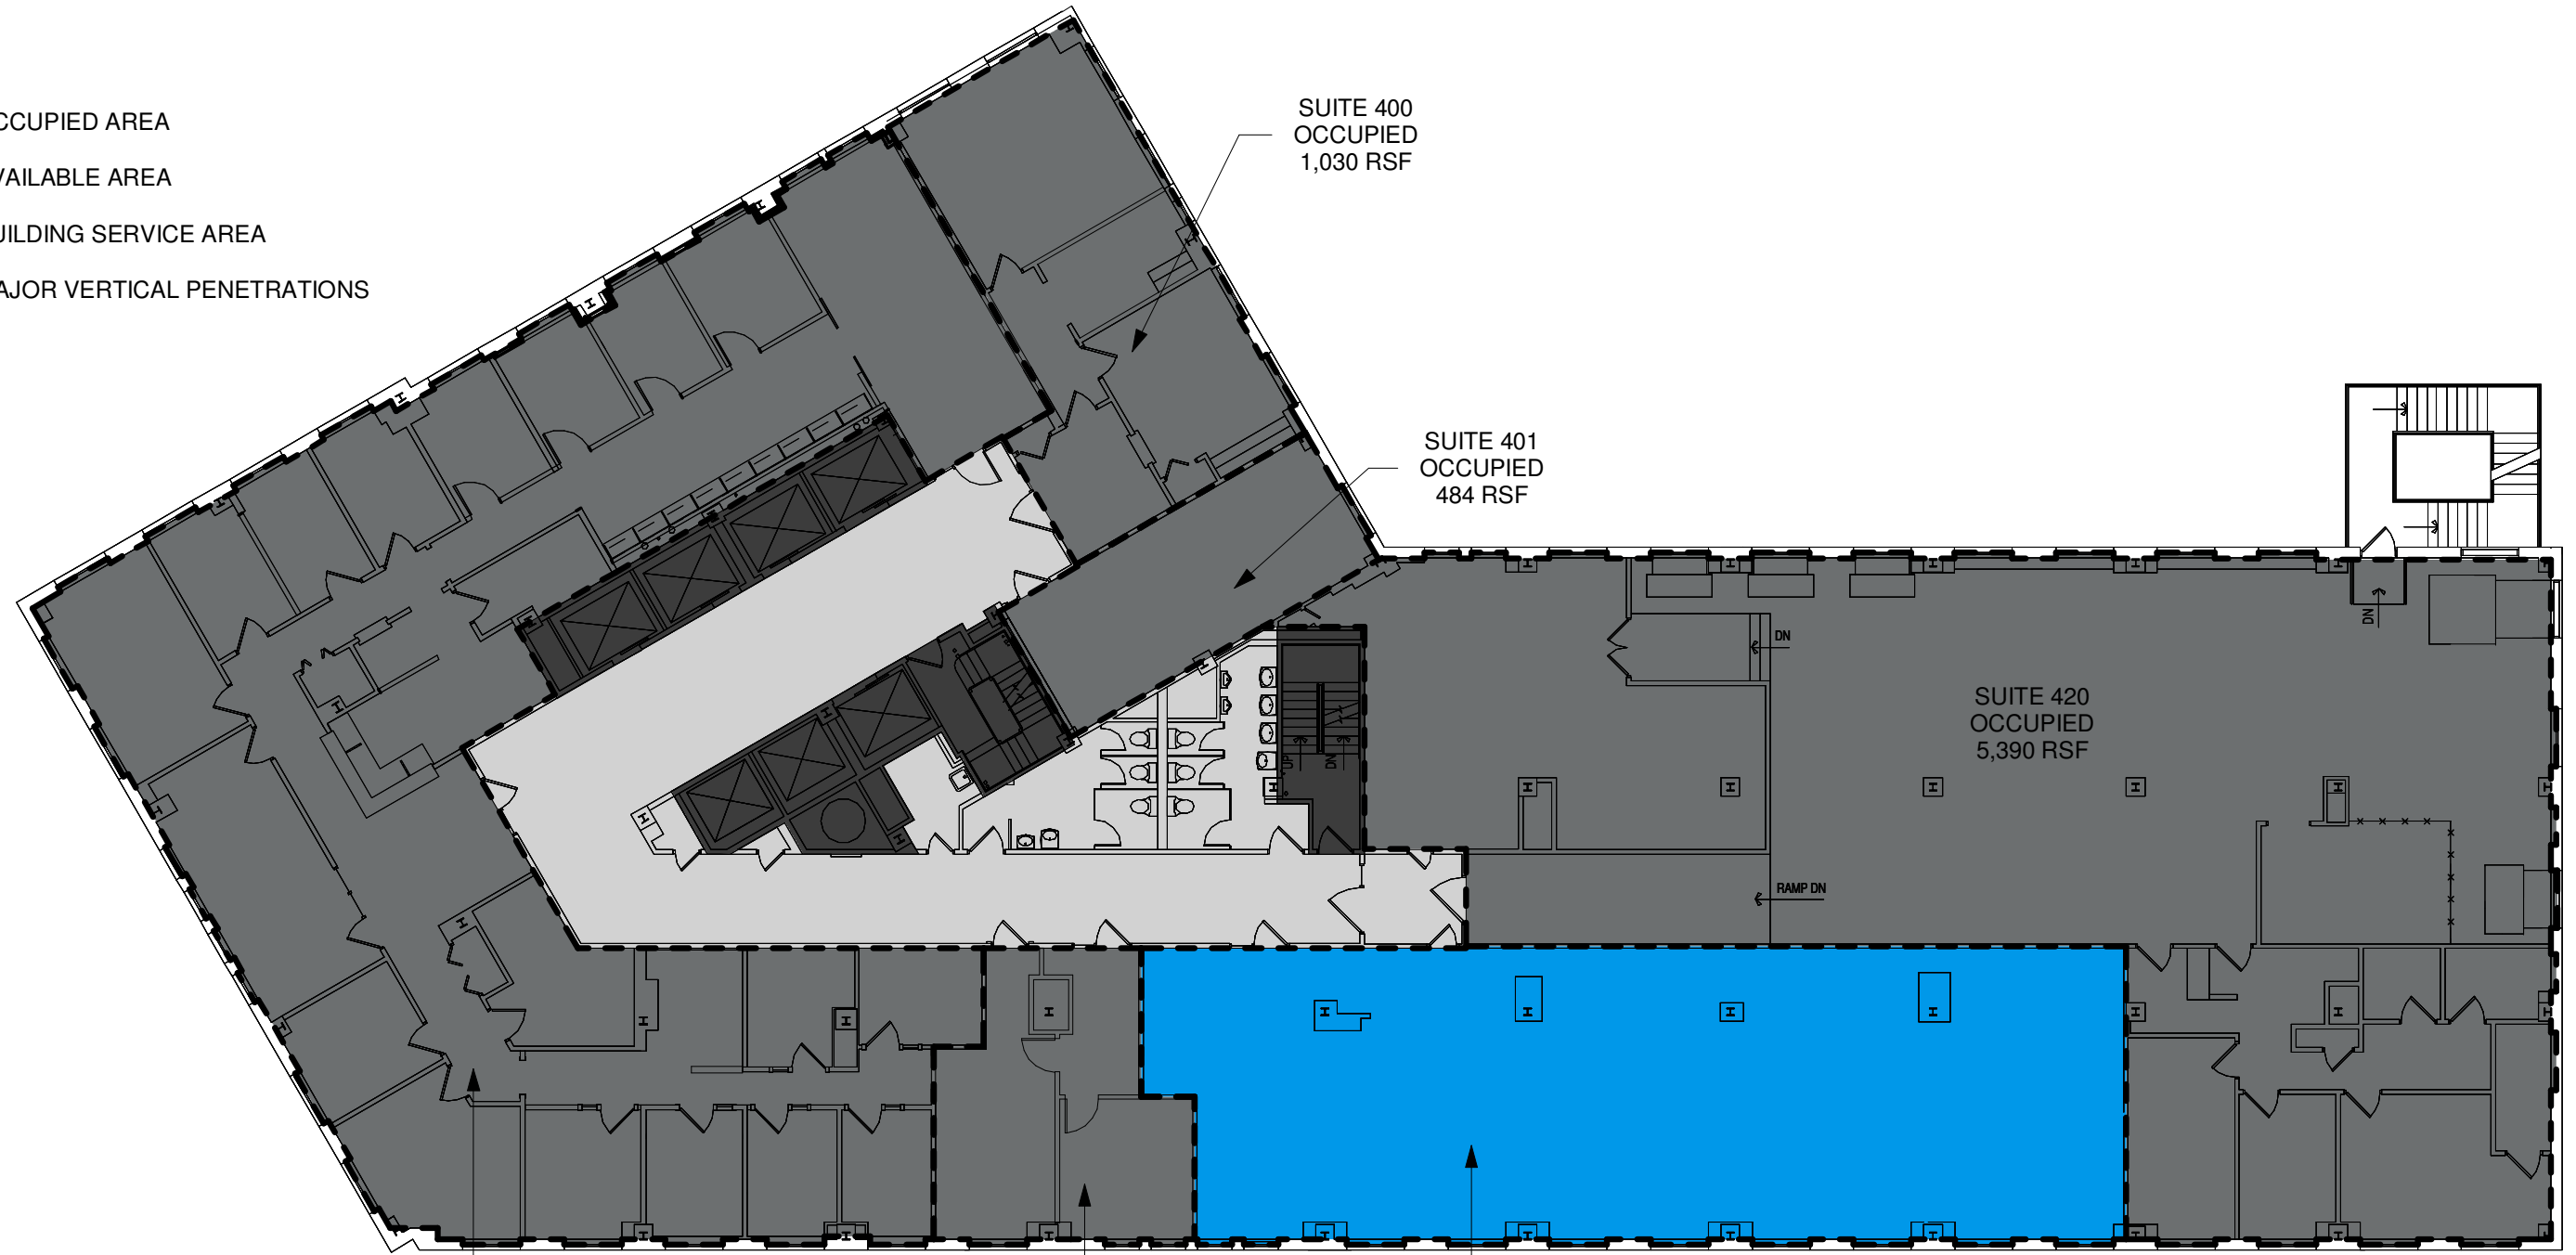

MEZZANINE
ST05
OCCUPIED
379 RSF

MEZZANINE
ST04A
OCCUPIED
379 RSF

MEZZANINE
ST06A
OCCUPIED
546 RSF

ST10A
OCCUPIED
773 RSF

KEY:

- OCCUPIED AREA
- AVAILABLE AREA
- BUILDING SERVICE AREA
- MAJOR VERTICAL PENETRATIONS

KEY:

- OCCUPIED AREA
- AVAILABLE AREA
- BUILDING SERVICE AREA
- MAJOR VERTICAL PENETRATIONS

2,342 SF

KEY:

■ OCCUPIED AREA

■ AVAILABLE AREA

■ BUILDING SERVICE AREA

■ MAJOR VERTICAL PENETRATIONS

SUITE 400
OCCUPIED
1,030 RSF

SUITE 401
OCCUPIED
484 RSF

SUITE 420
OCCUPIED
5,390 RSF

SUITE 404
OCCUPIED
4,966 RSF

SUITE 405A
OCCUPIED
589 RSF

SUITE 410
AVAILABLE
2,616 RSF

16,564 RSF

KEY:

- OCCUPIED AREA
- AVAILABLE AREA
- BUILDING SERVICE AREA
- MAJOR VERTICAL PENETRATIONS

SUITE 505
AVAILABLE
1,285 RSF

SUITE 507
AVAILABLE
1,047 RSF

SUITE 500A
OCCUPIED
2,144 RSF

SUITE 510
OCCUPIED
2,616 RSF