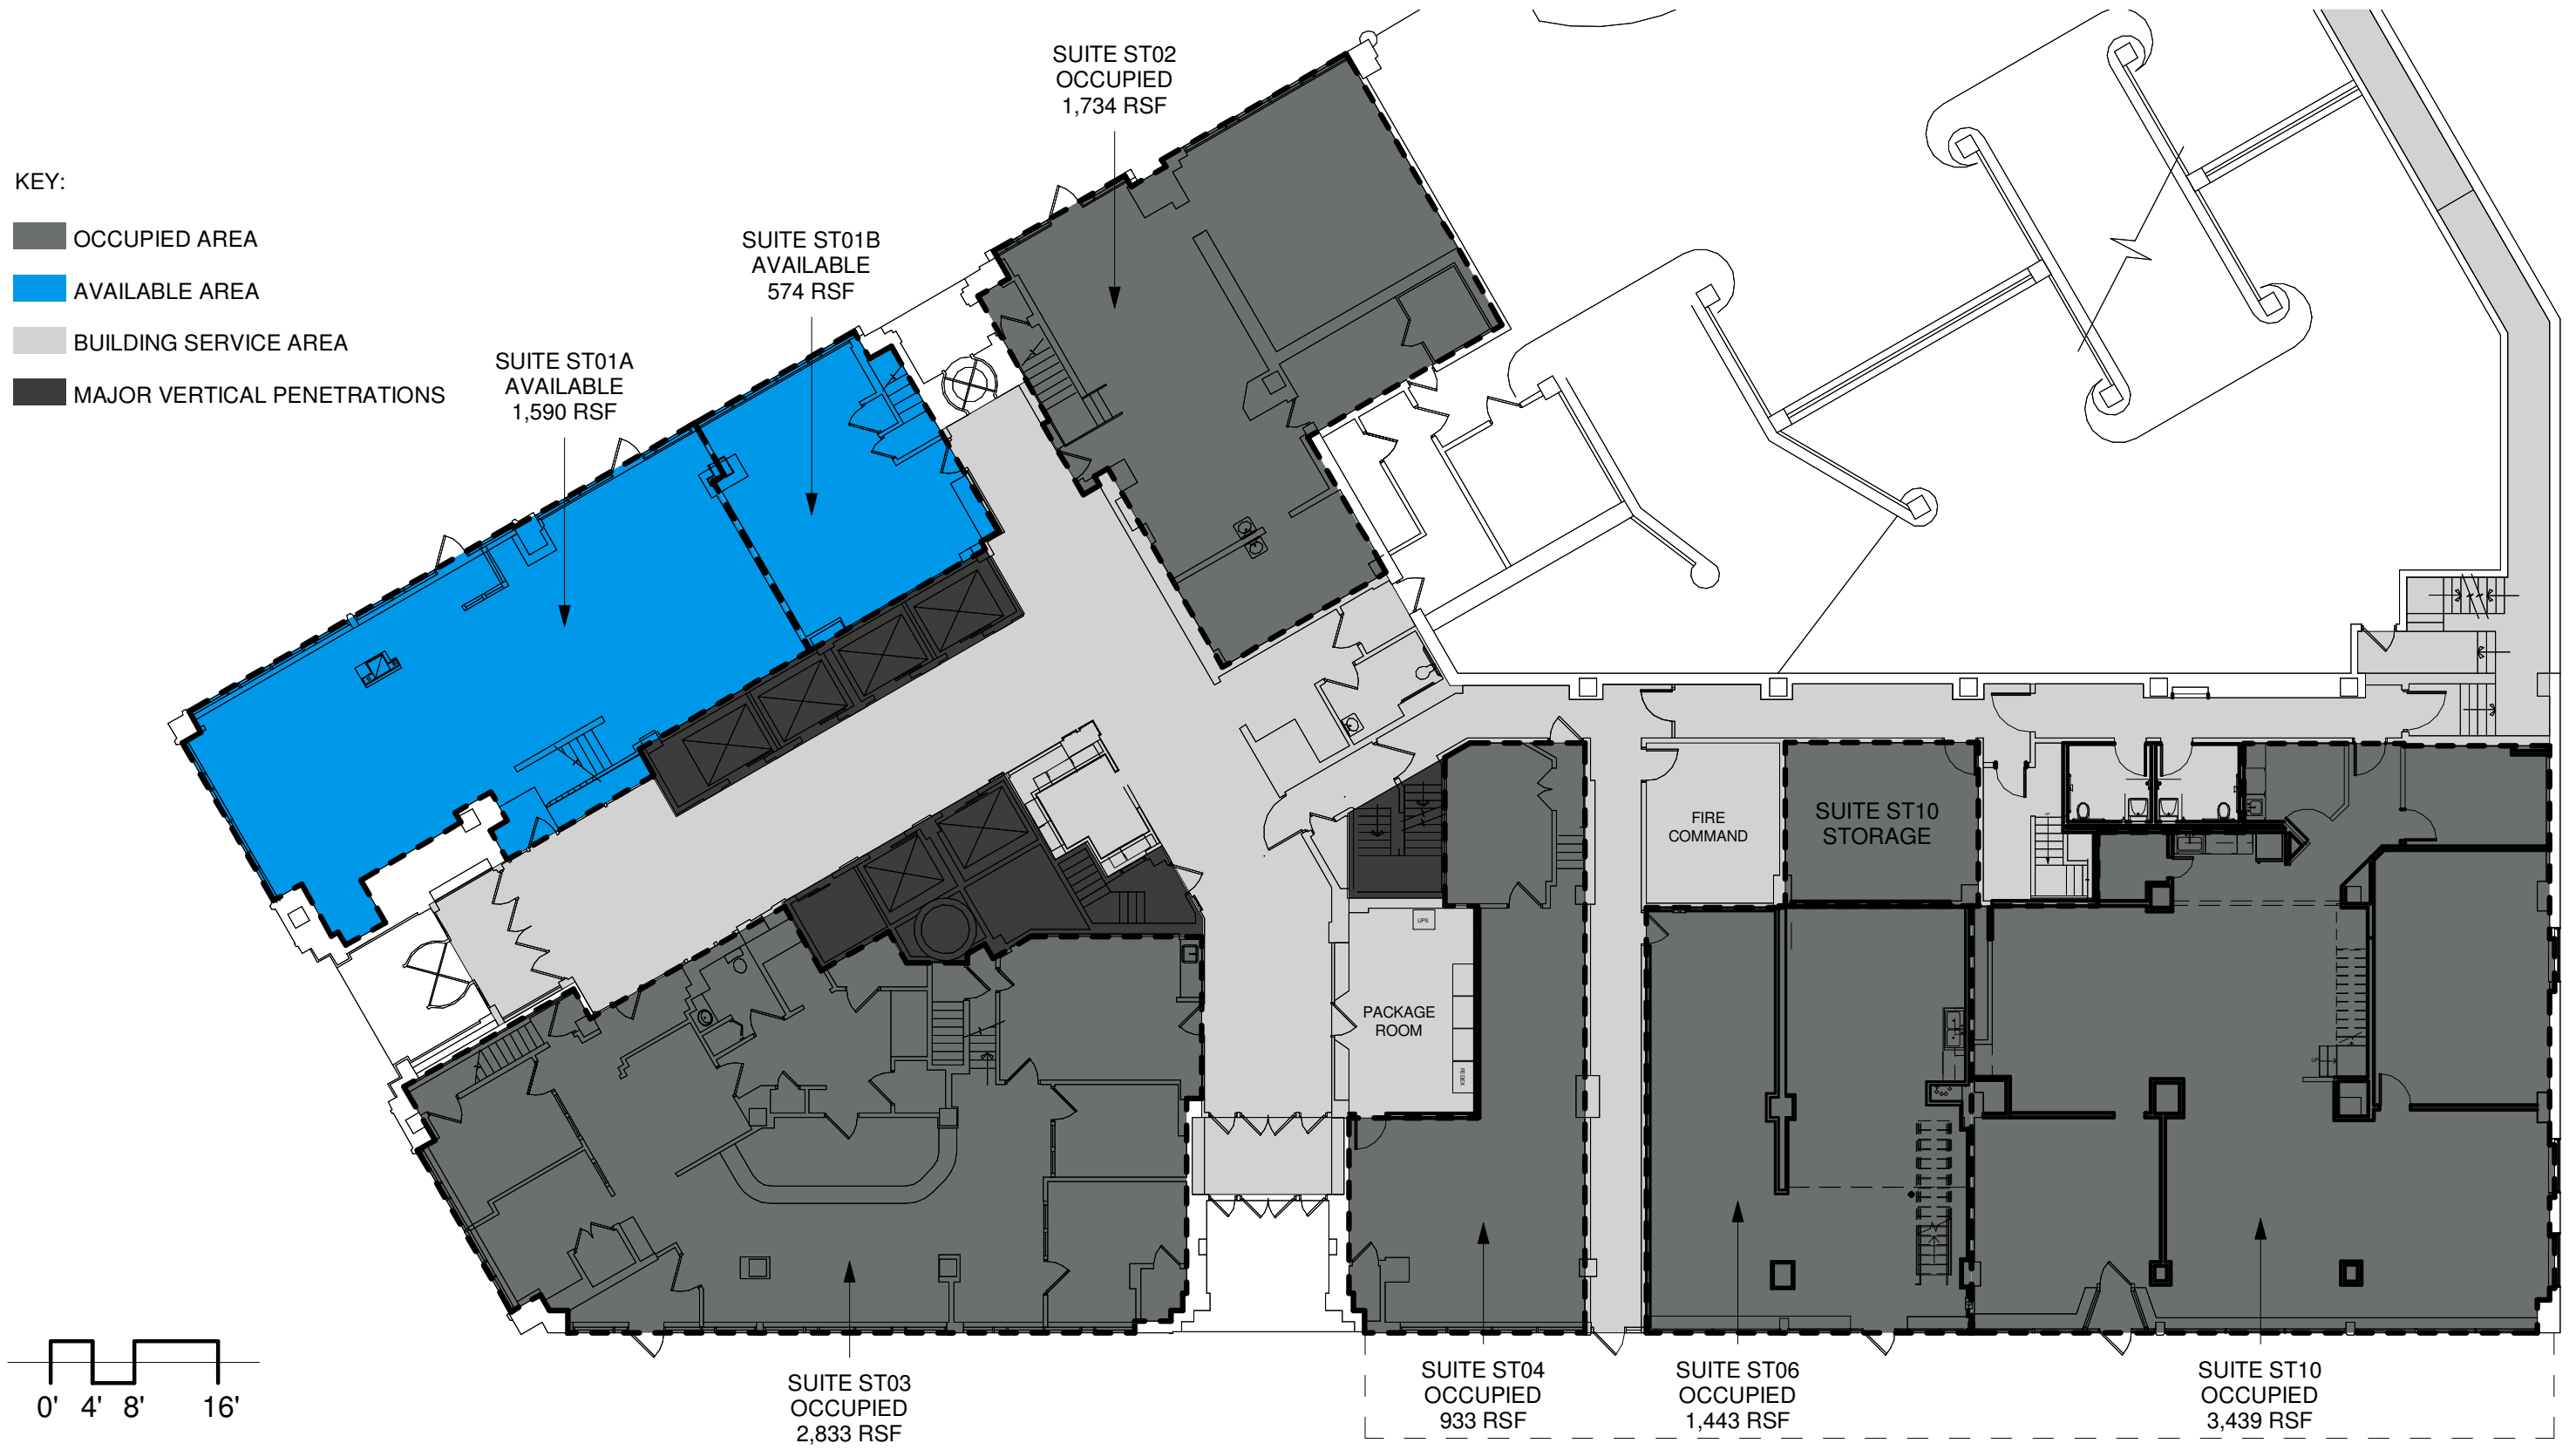

KEY:

■ OCCUPIED AREA

■ AVAILABLE AREA

■ BUILDING SERVICE AREA

■ MAJOR VERTICAL PENETRATIONS

- KEY:
- OCCUPIED AREA
 - AVAILABLE AREA
 - BUILDING SERVICE AREA
 - MAJOR VERTICAL PENETRATIONS

MEZZANINE
ST03
OCCUPIED
782 RSF

MEZZANINE
ST05
OCCUPIED
379 RSF

MEZZANINE
ST04A
OCCUPIED
379 RSF

MEZZANINE
ST06A
OCCUPIED
546 RSF

ST10A
OCCUPIED
773 RSF

KEY:

- OCCUPIED AREA
- AVAILABLE AREA
- BUILDING SERVICE AREA
- MAJOR VERTICAL PENETRATIONS

KEY:

- OCCUPIED AREA
- AVAILABLE AREA
- BUILDING SERVICE AREA
- MAJOR VERTICAL PENETRATIONS

2,342 SF

KEY:

■ OCCUPIED AREA

■ AVAILABLE AREA

■ BUILDING SERVICE AREA

■ MAJOR VERTICAL PENETRATIONS

SUITE 400
OCCUPIED
1,030 RSF

SUITE 401
OCCUPIED
484 RSF

SUITE 420
OCCUPIED
5,390 RSF

SUITE 404
OCCUPIED
4,966 RSF

SUITE 405A
OCCUPIED
589 RSF

SUITE 410
AVAILABLE
2,616 RSF

16,564 RSF

KEY: