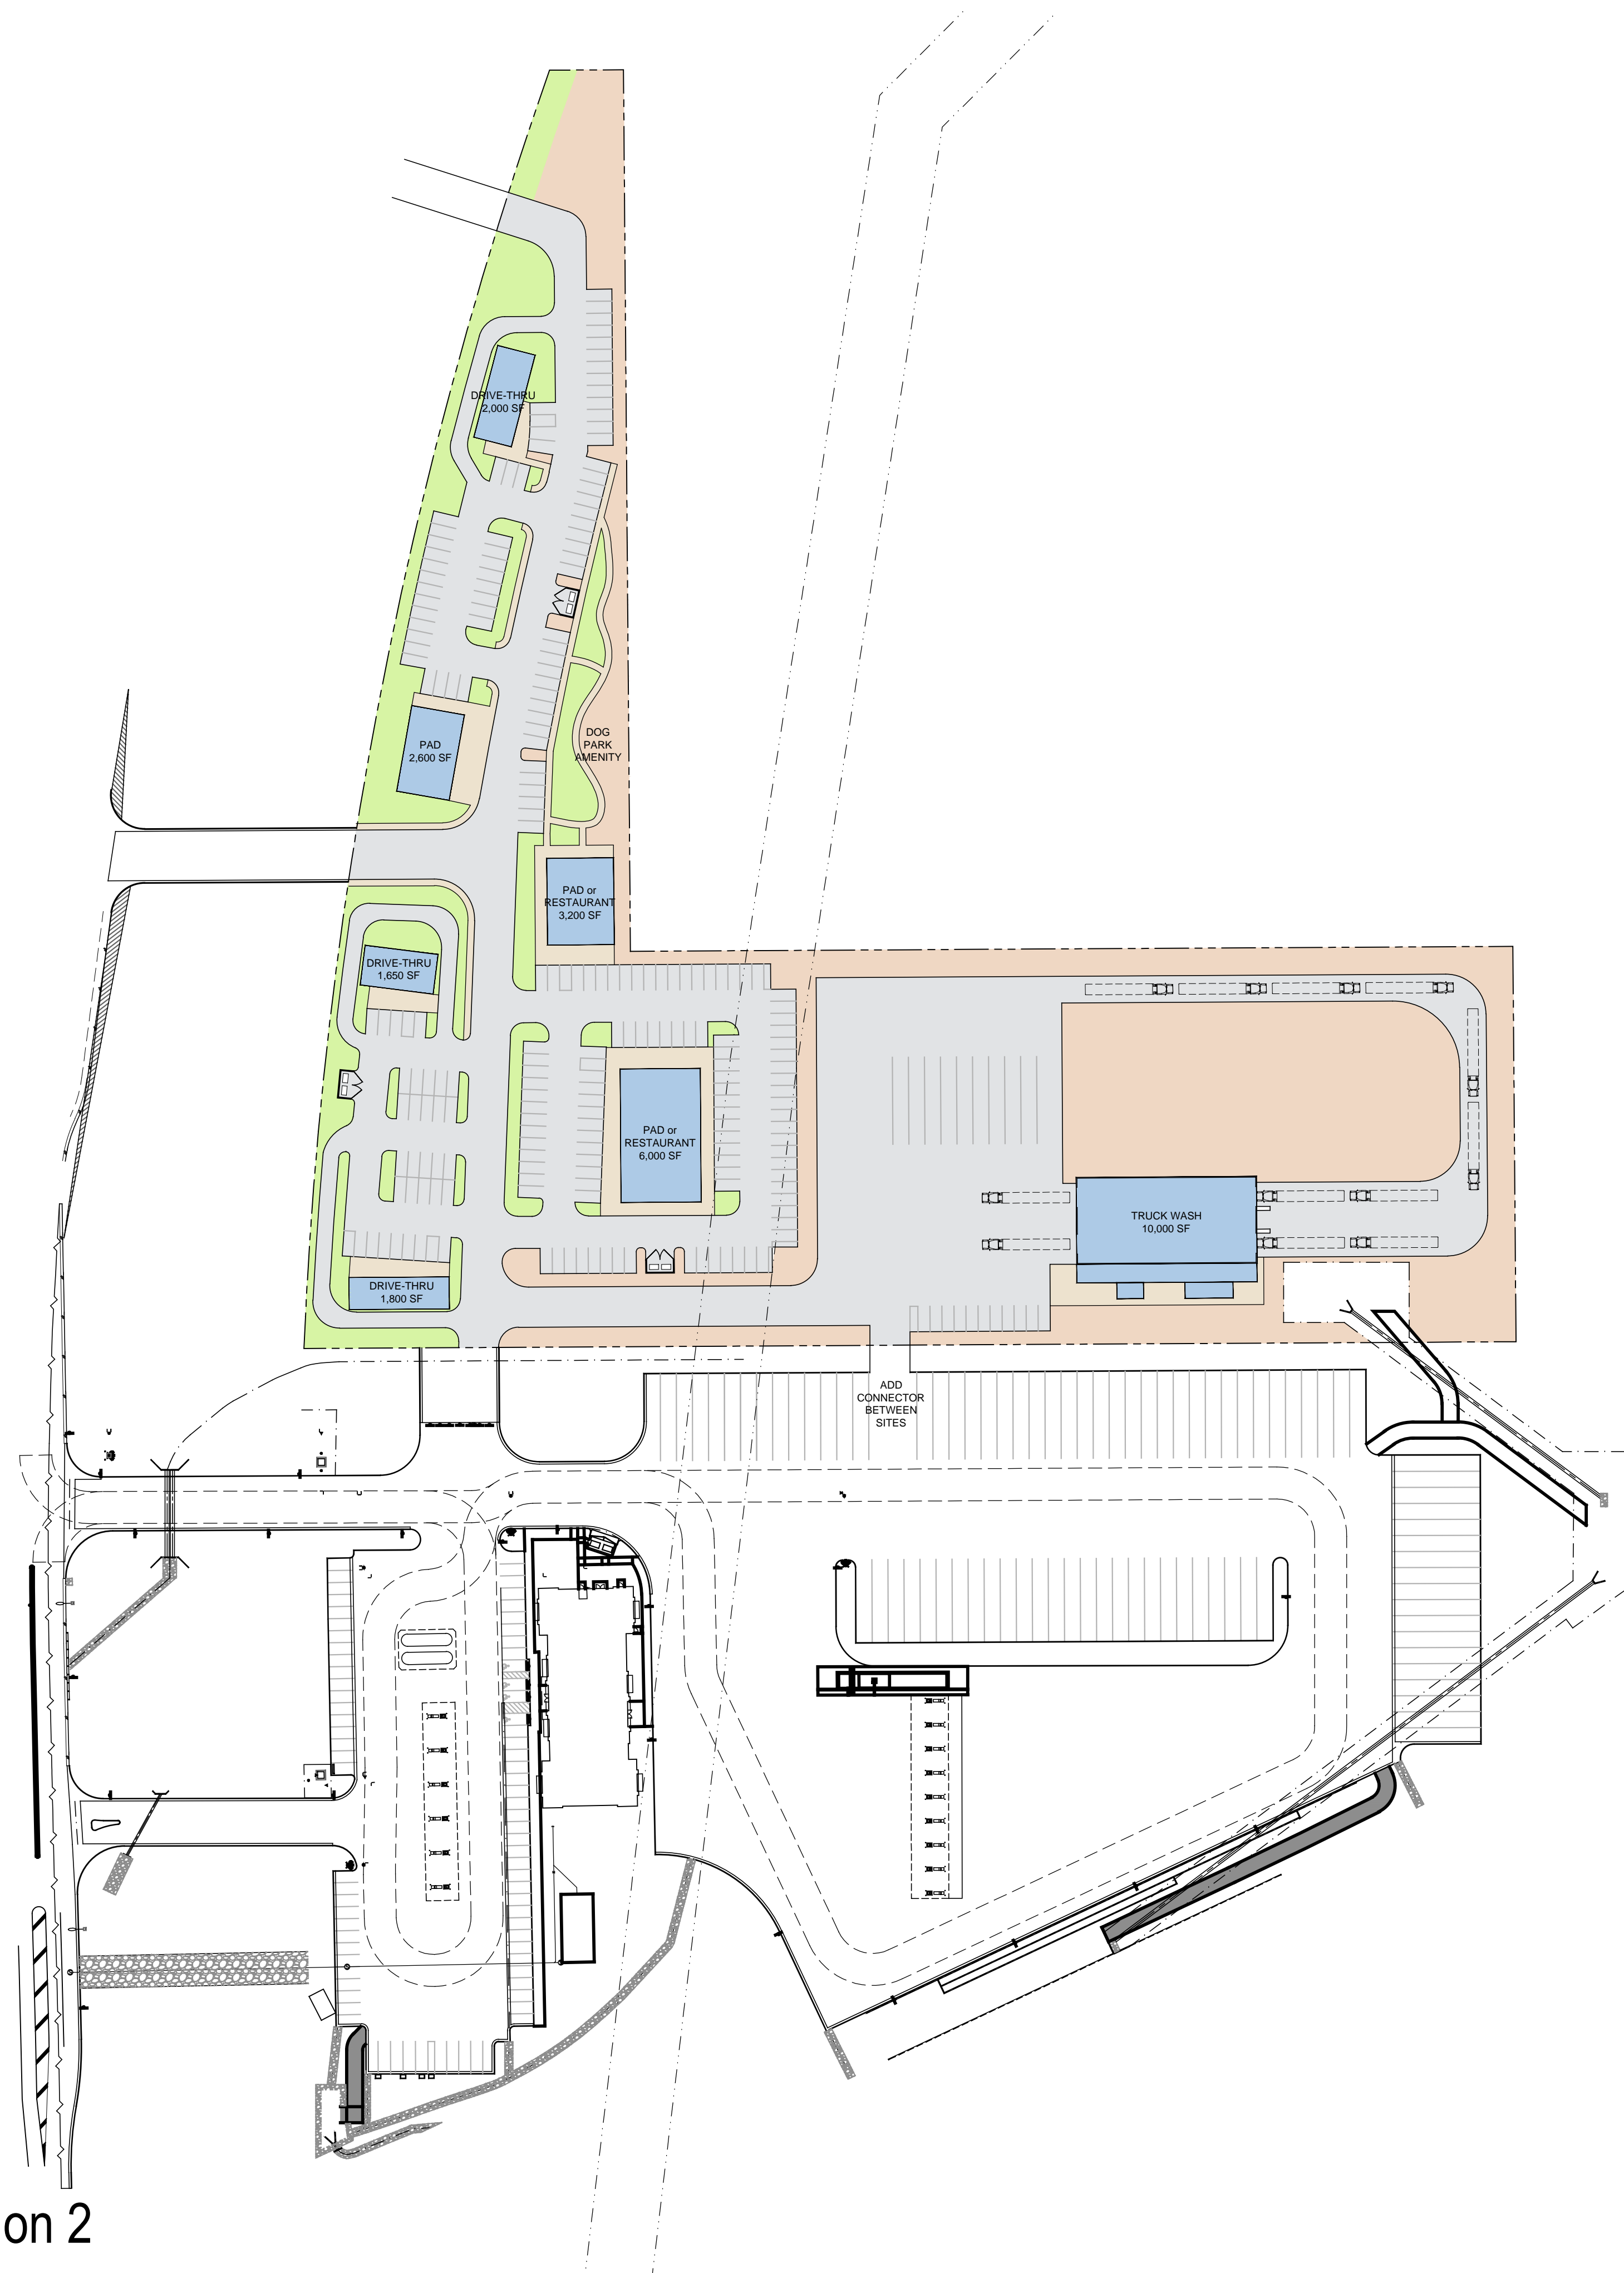

APEX RETAIL SITE - Option 2

North Las Vegas, Nevada

Scale: 1" = 80'-0"

Date: May 8, 2025