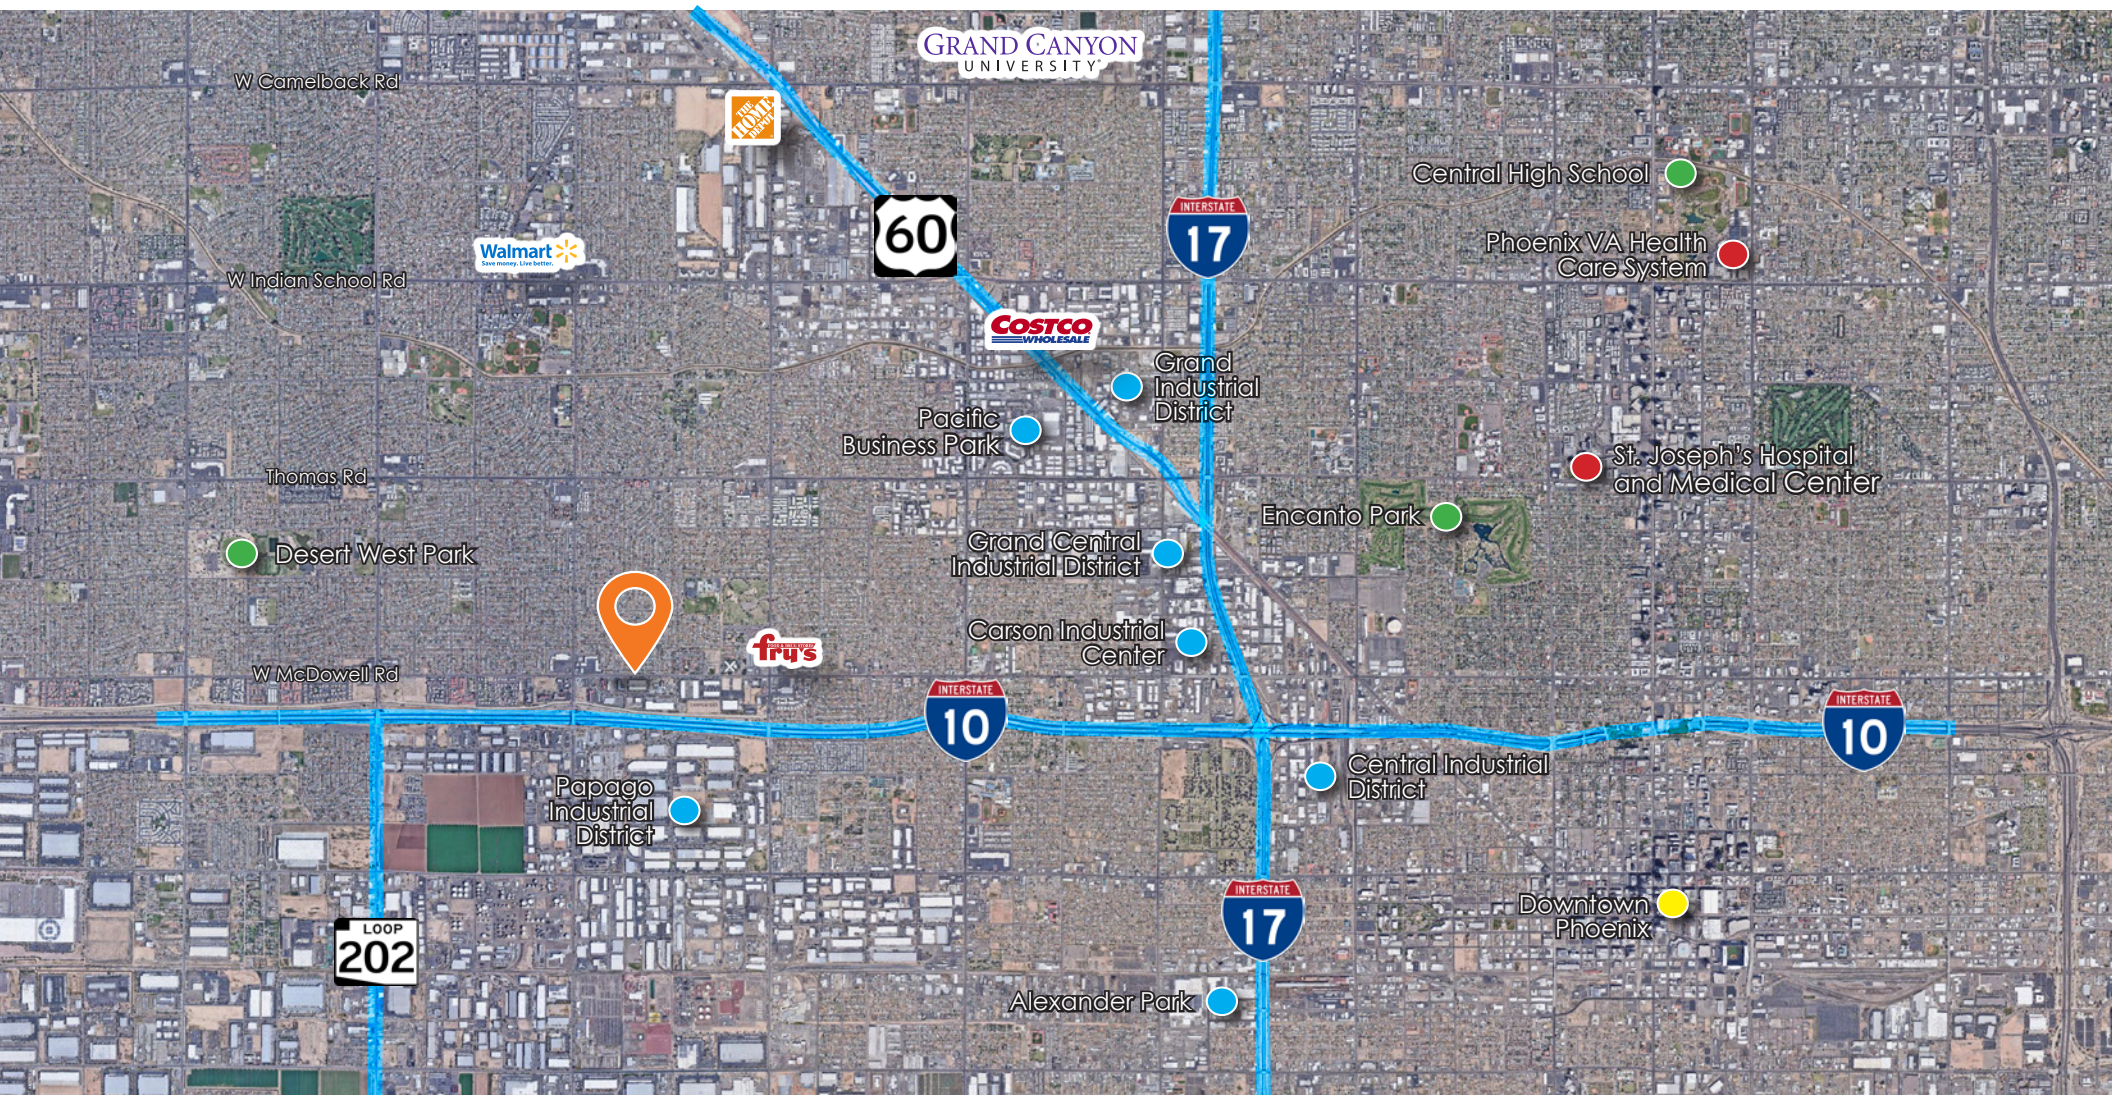

Cross Streets McDowell & 48th Ave

APN/Parcel ID 103-31-507

Zoning CP/GCP

Building Total Size ±79,944 SF

Frontage McDowell Rd.

The information contained herein has been obtained from various sources. We have no reason to doubt its accuracy; however, J & J Commercial Properties, Inc. has not verified such information and makes no guarantee, warranty or representation about such information. The prospective buyer or lessee should independently verify all dimensions, specifications, floor plans, and all information prior to the lease or purchase of the property. All offerings are subject to prior sale, lease, or withdrawal from the market without prior notice. Effective 05 20 24