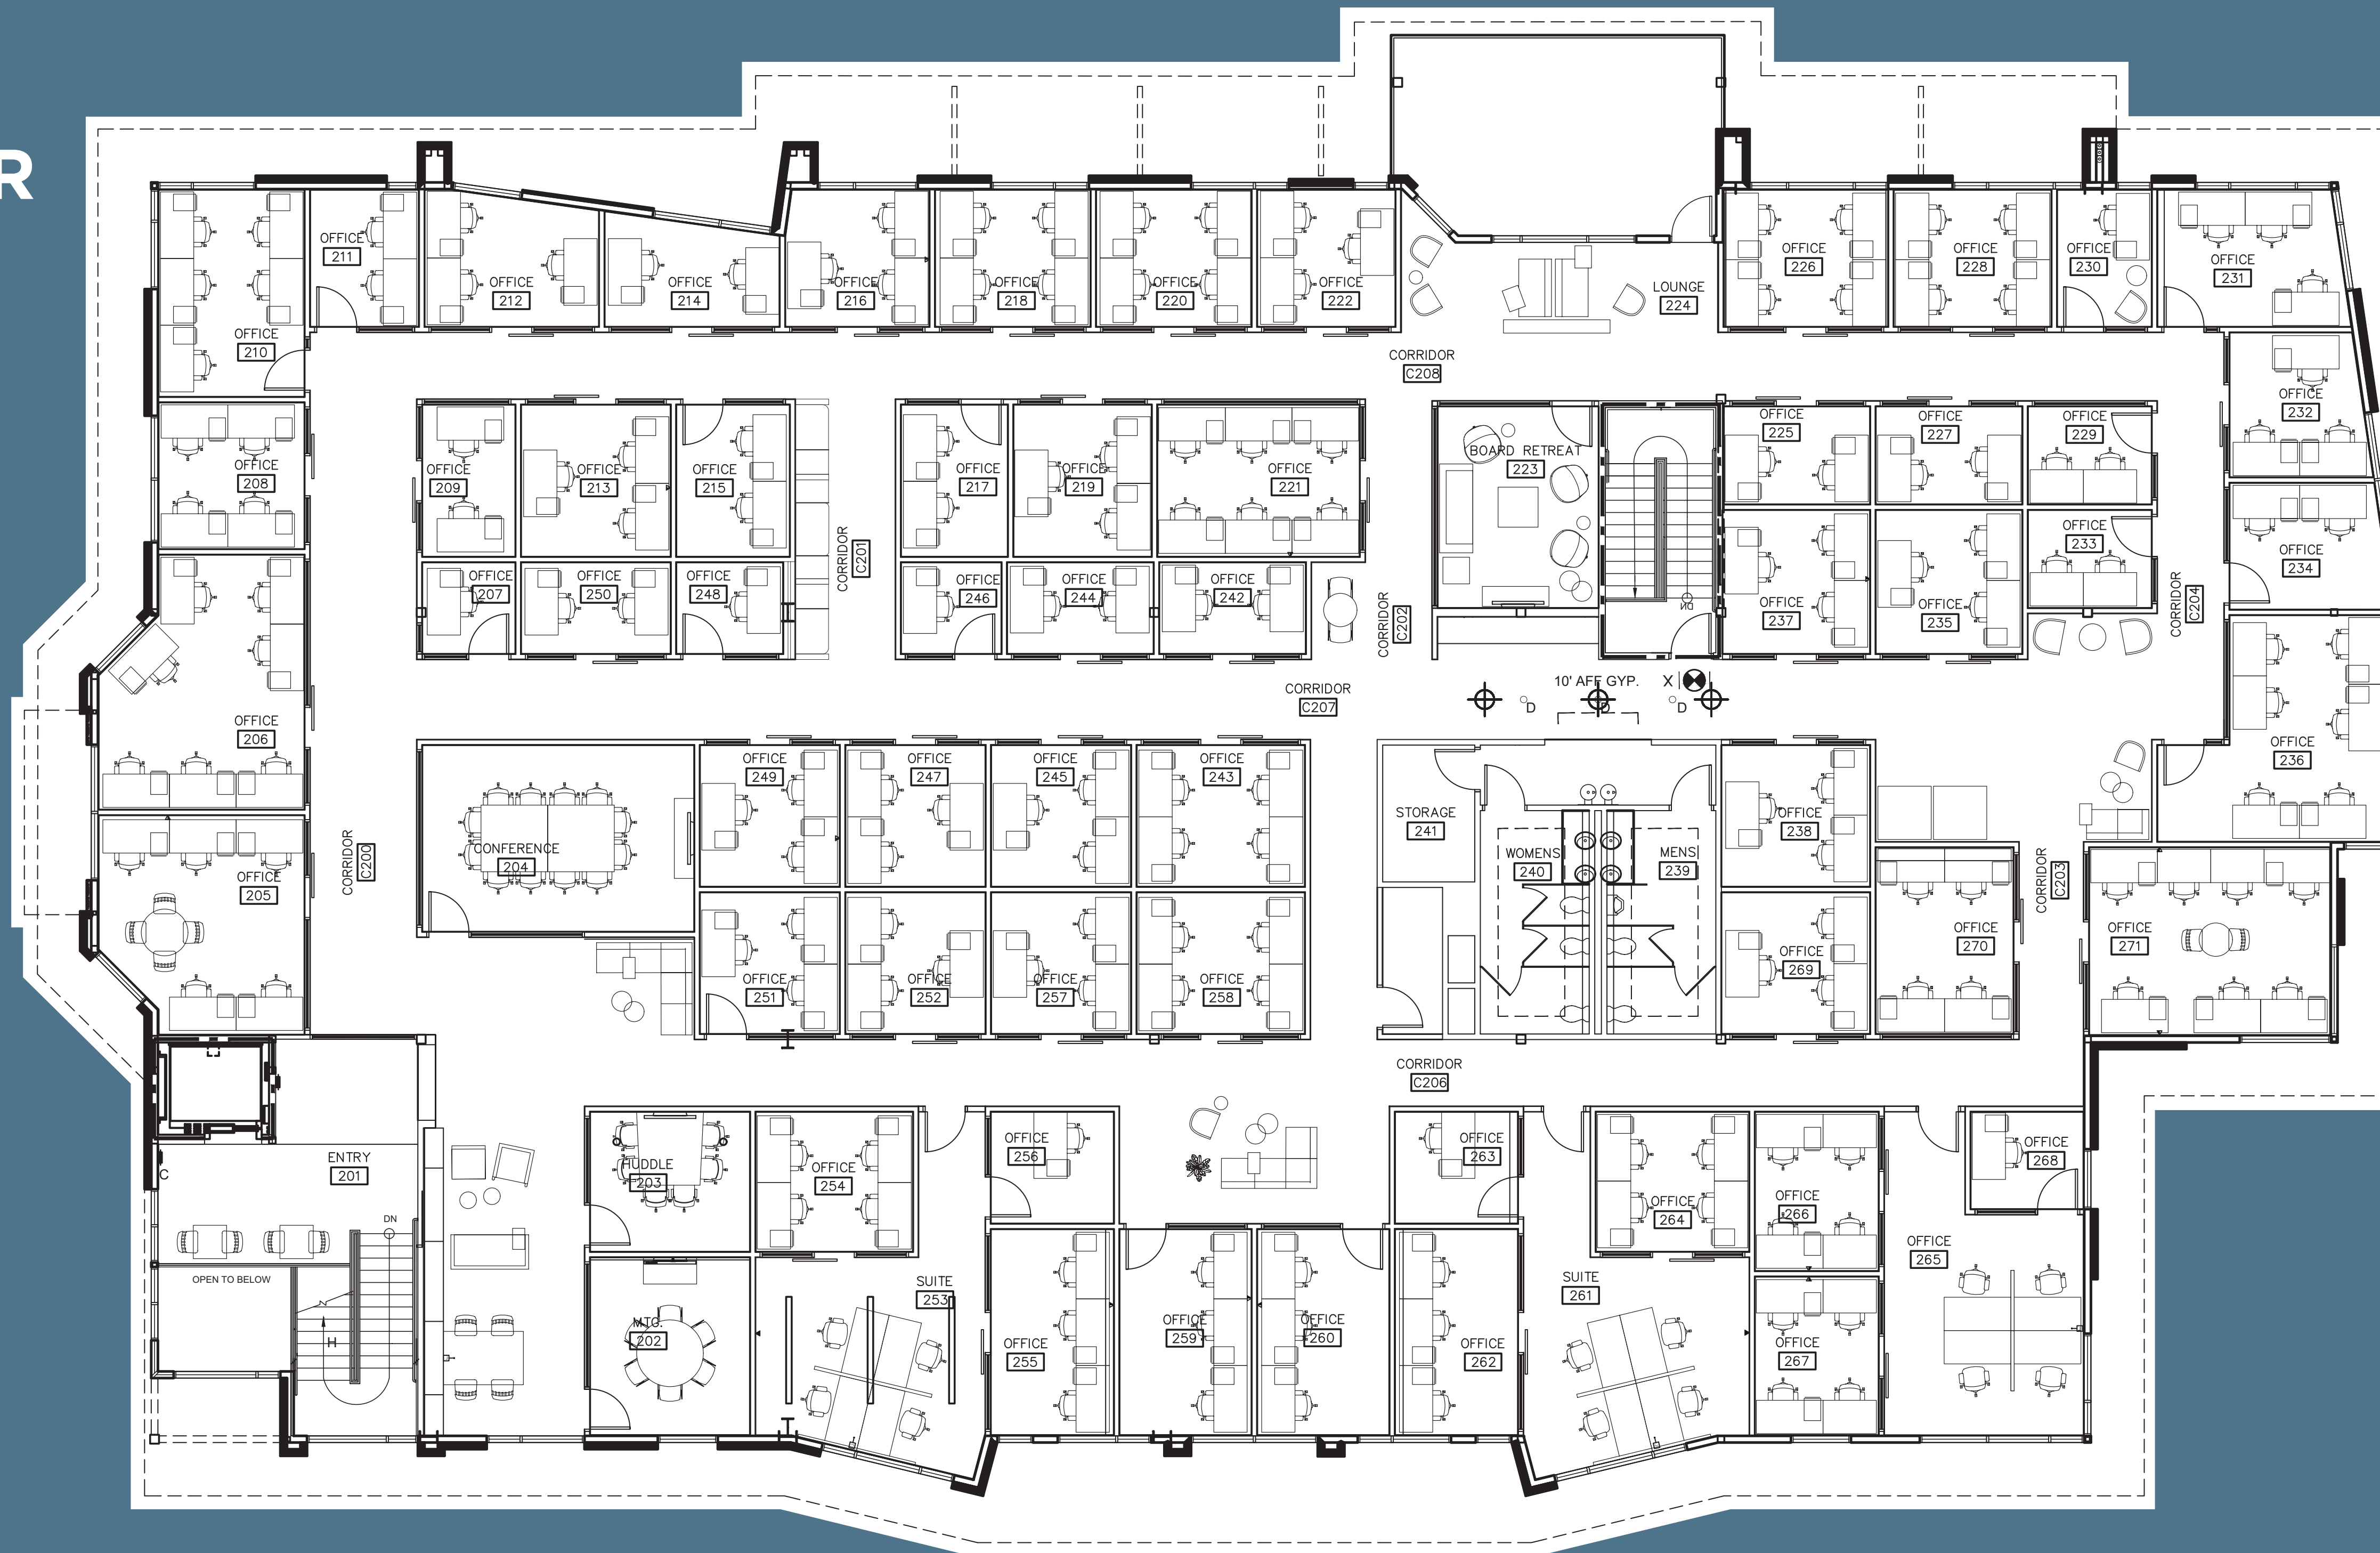

FUSE

WORKSPACE

SECOND FLOOR

BEE CAVE

14425 Falcon Head Blvd
Building E
Austin TX 78738

For office availability, please contact: beecave@fuseworkspace.com or 512-717-0058