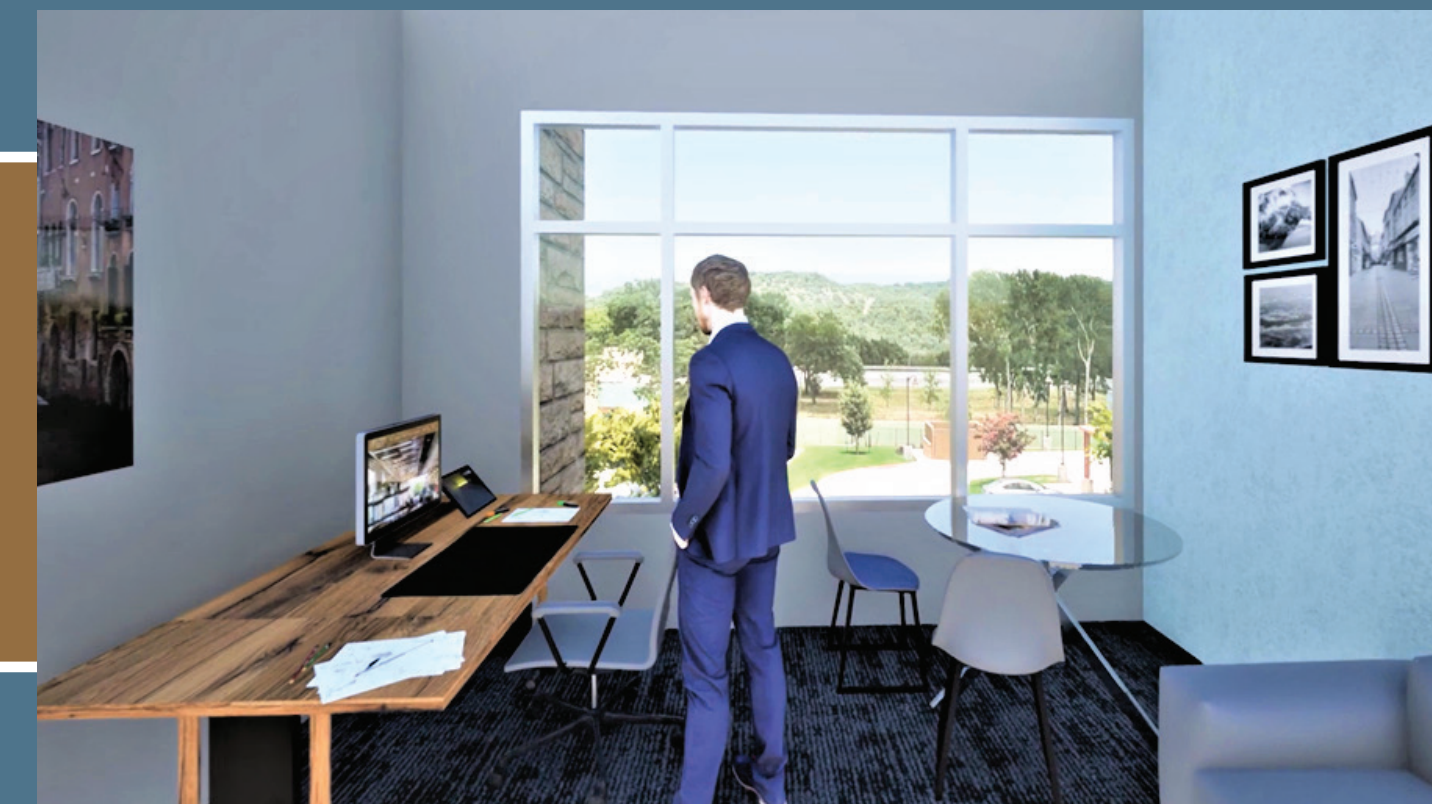

FUSE

WORKSPACE

SECOND FLOOR

BEE CAVE

14425 Falcon Head Blvd
Building E
Austin TX 78738

For office availability, please contact: beecave@fuseworkspace.com or 512-717-0058