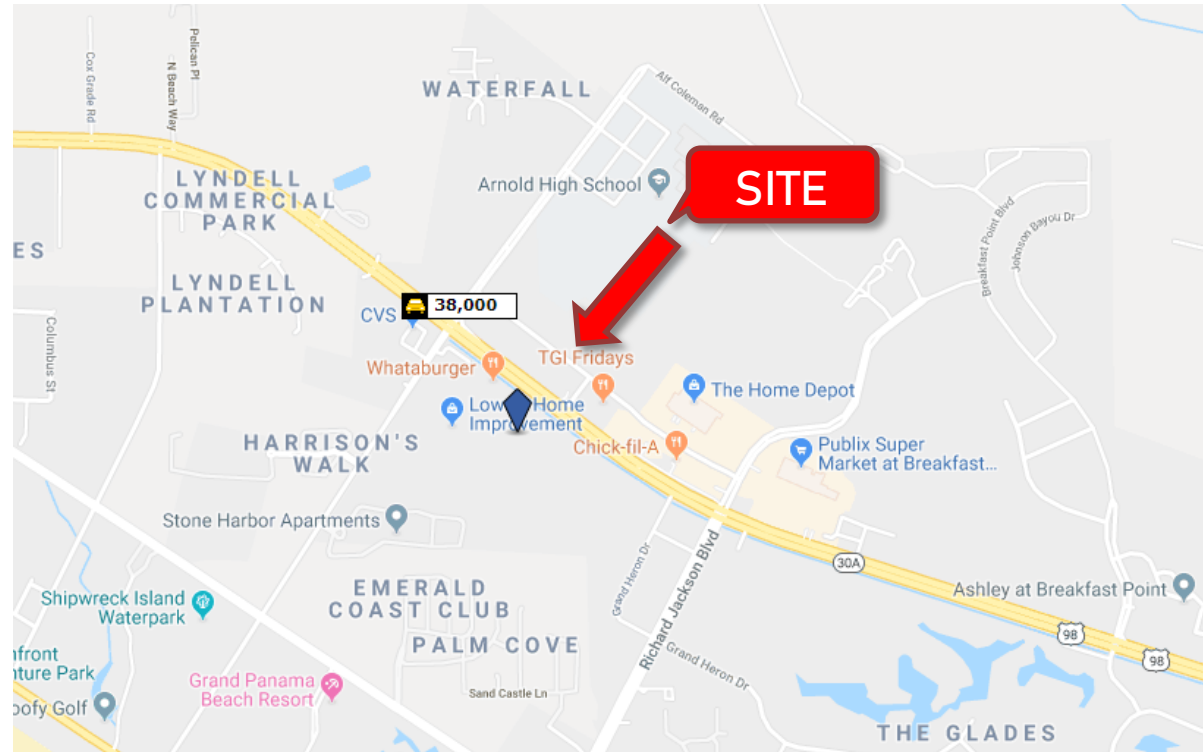

NUMBER OF FLOORS

ONE (1) FLOOR

LAND USE

COMMERCIAL LAND

COUNTY

BAY COUNTY

TRAFFIC COUNT

38,000 +/- AADT ON
PANAMA CITY BEACH
PKWY