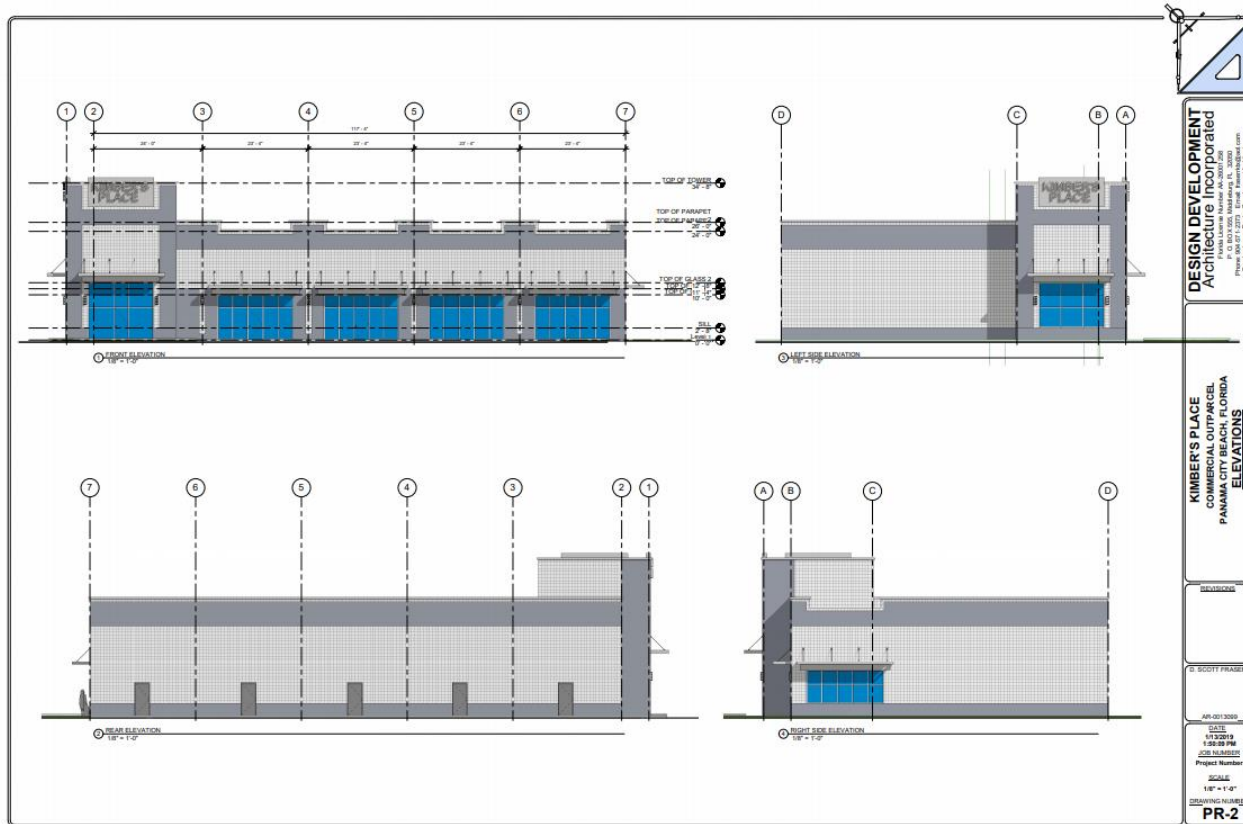

NEW DEVELOPMENT FOR GROUND LEASE OR RETAIL!

11697 PC BCH PKWY PANAMA CITY, FL

NEW DEVELOPMENT FOR GROUND LEASE OR RETAIL!

11697 PC BCH PKWY PANAMA CITY, FL

BUILDING SIZE

8,190 +/- SF

NUMBER OF BUILDINGS

ONE (1) BUILDING

NUMBER OF FLOORS

ONE (1) FLOOR

LAND USE

COMMERCIAL LAND

COUNTY

BAY COUNTY

TRAFFIC COUNT

38,000 +/- AADT ON
PANAMA CITY BEACH
PKWY