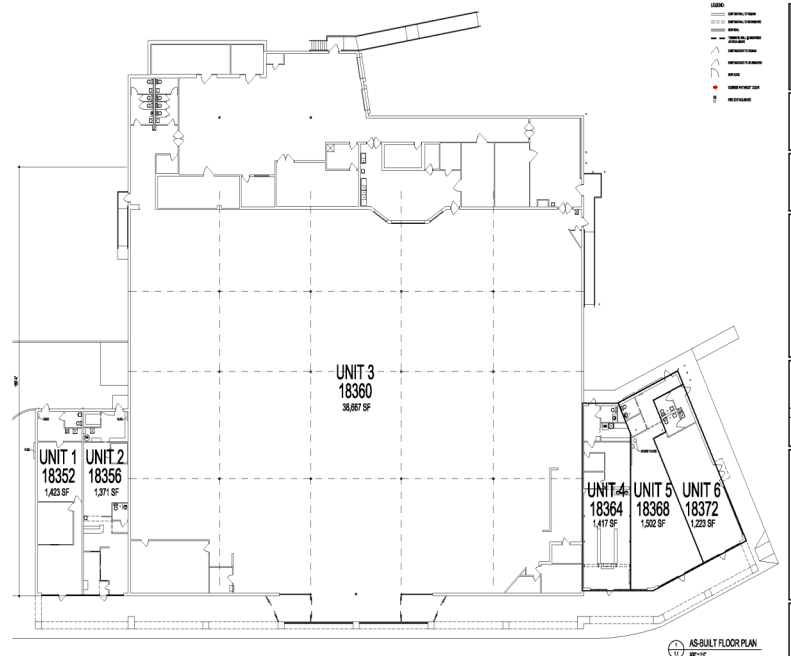

- ◆ Saint James Square is a 45,603 SF Neighborhood Shopping Center

- ◆ Additional Out Parcel Available

- ◆ Near I-70

Highlights

- ◆ For Lease
- ◆ Retail Space
- ◆ Developing Area
- ◆ Parking Spaces-215

For Leasing Information Call 1-800-458-3835