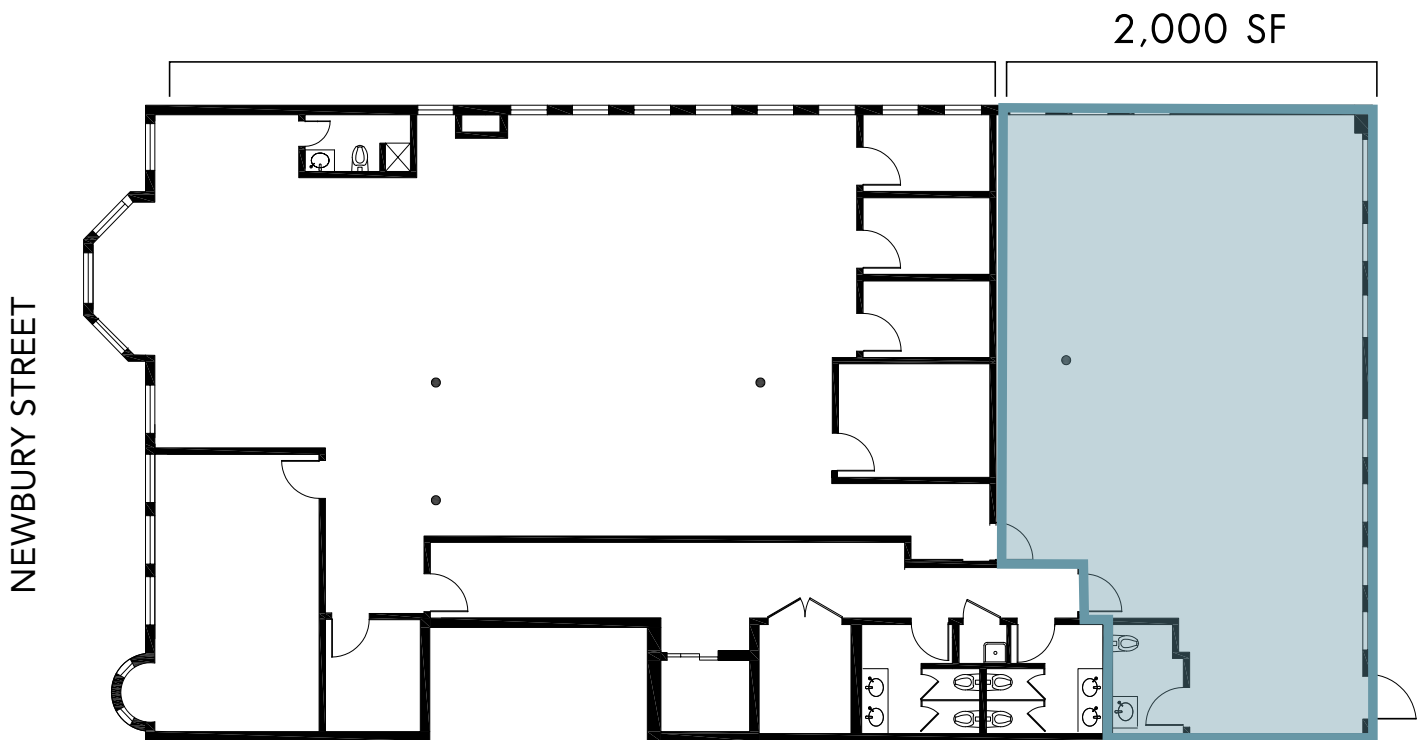

338

NEWBURY

BACK BAY • BOSTON, MA

FLOOR PLAN

BONNY L. DOORAKIAN
617.850.9655
bdoorakian@bradvisors.com

136 Newbury Street | Boston, MA 02116 | 617.375.7900 | BRAdvisors.com

© Copyright Boston Realty Advisors. All rights reserved. The information contained here has been obtained through sources deemed reliable but cannot be guaranteed as to its accuracy. Any information of special interest should be obtained through independent verification.