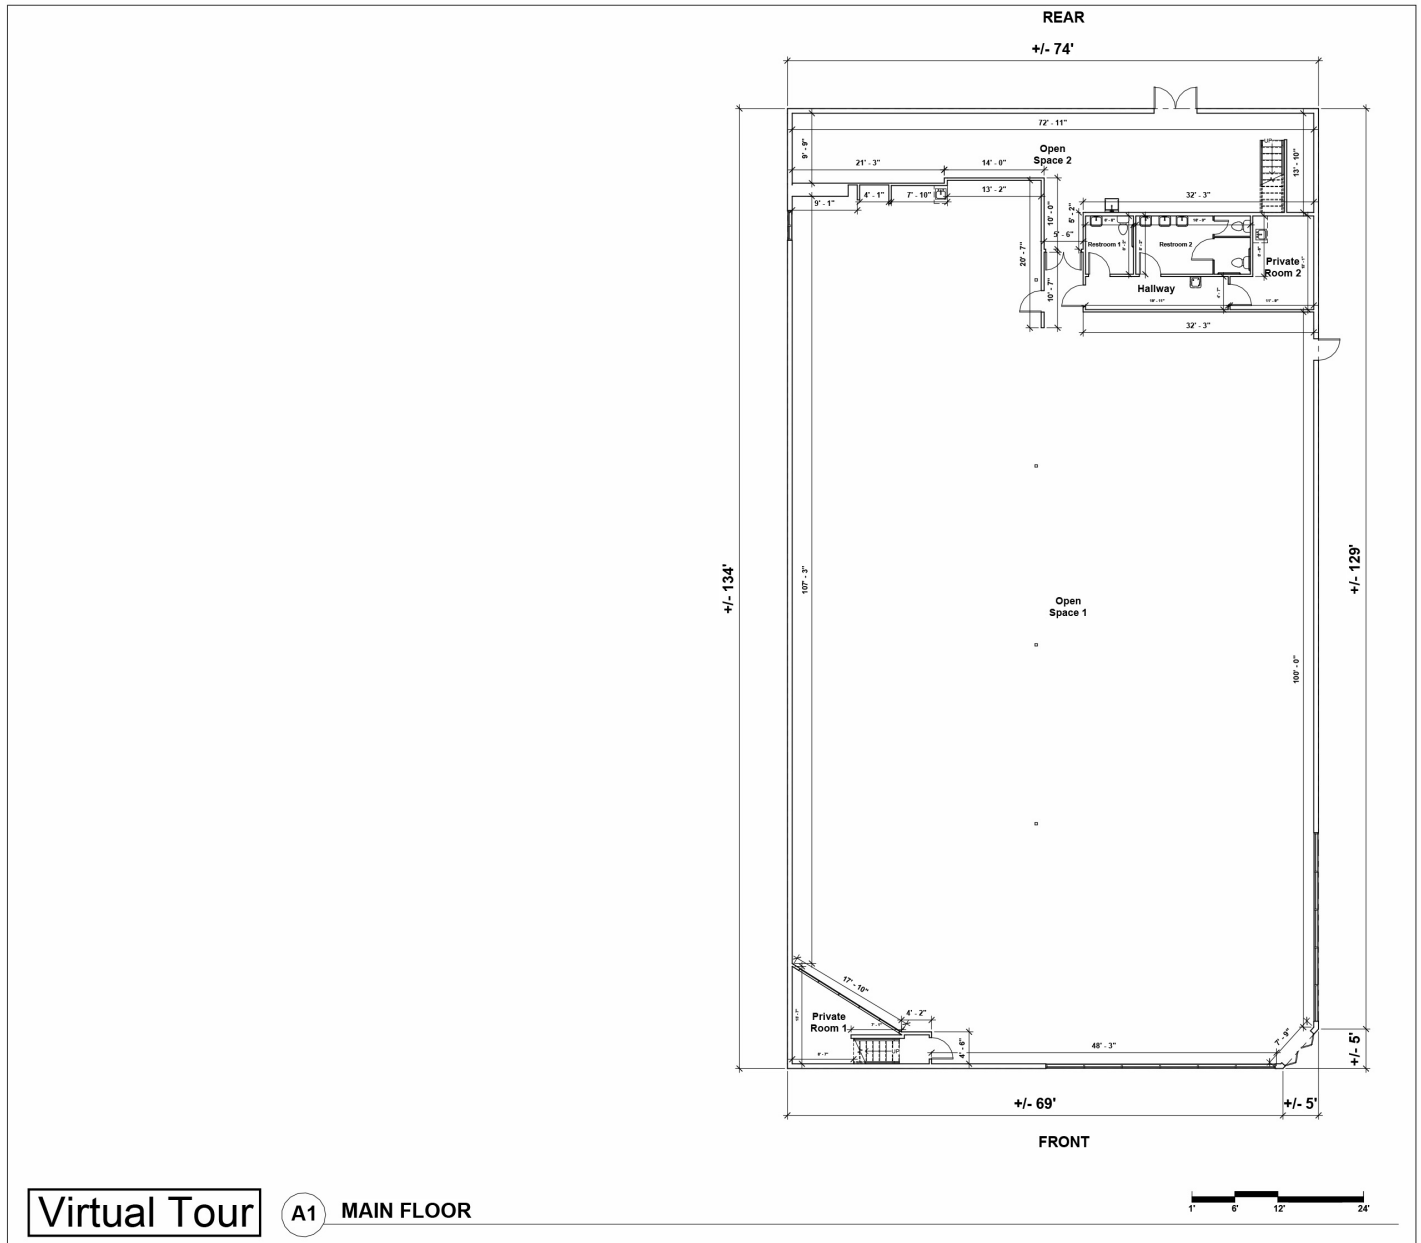

Former CVS

Marietta, Georgia

3930 Shallowford Rd, Marietta, GA 30062