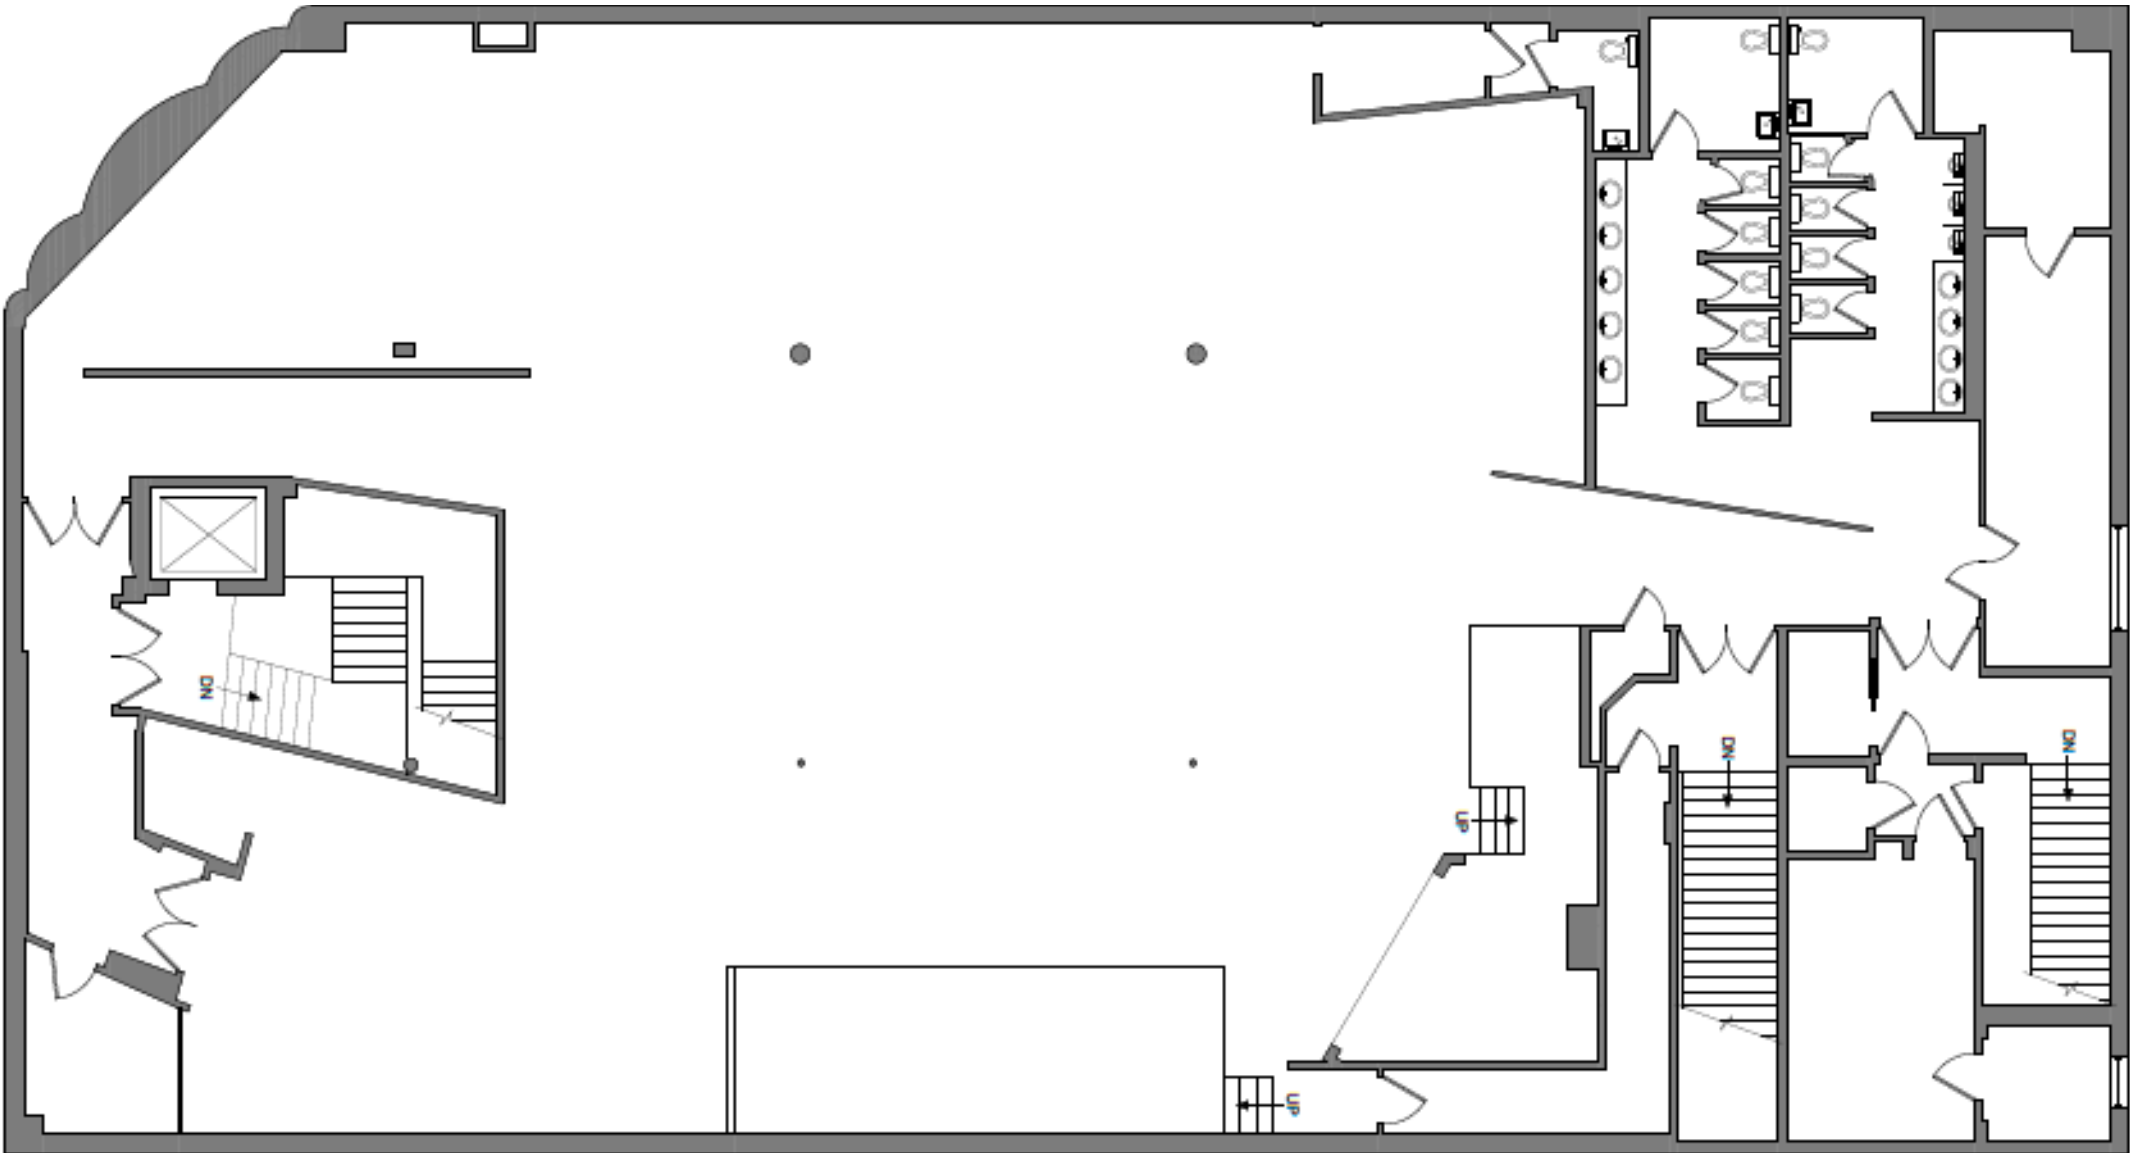

SECOND FLOOR PLANS

SECOND FLOOR
+/- 9,382 SF

ESPAÑOLA WAY

WASHINGTON AVENUE