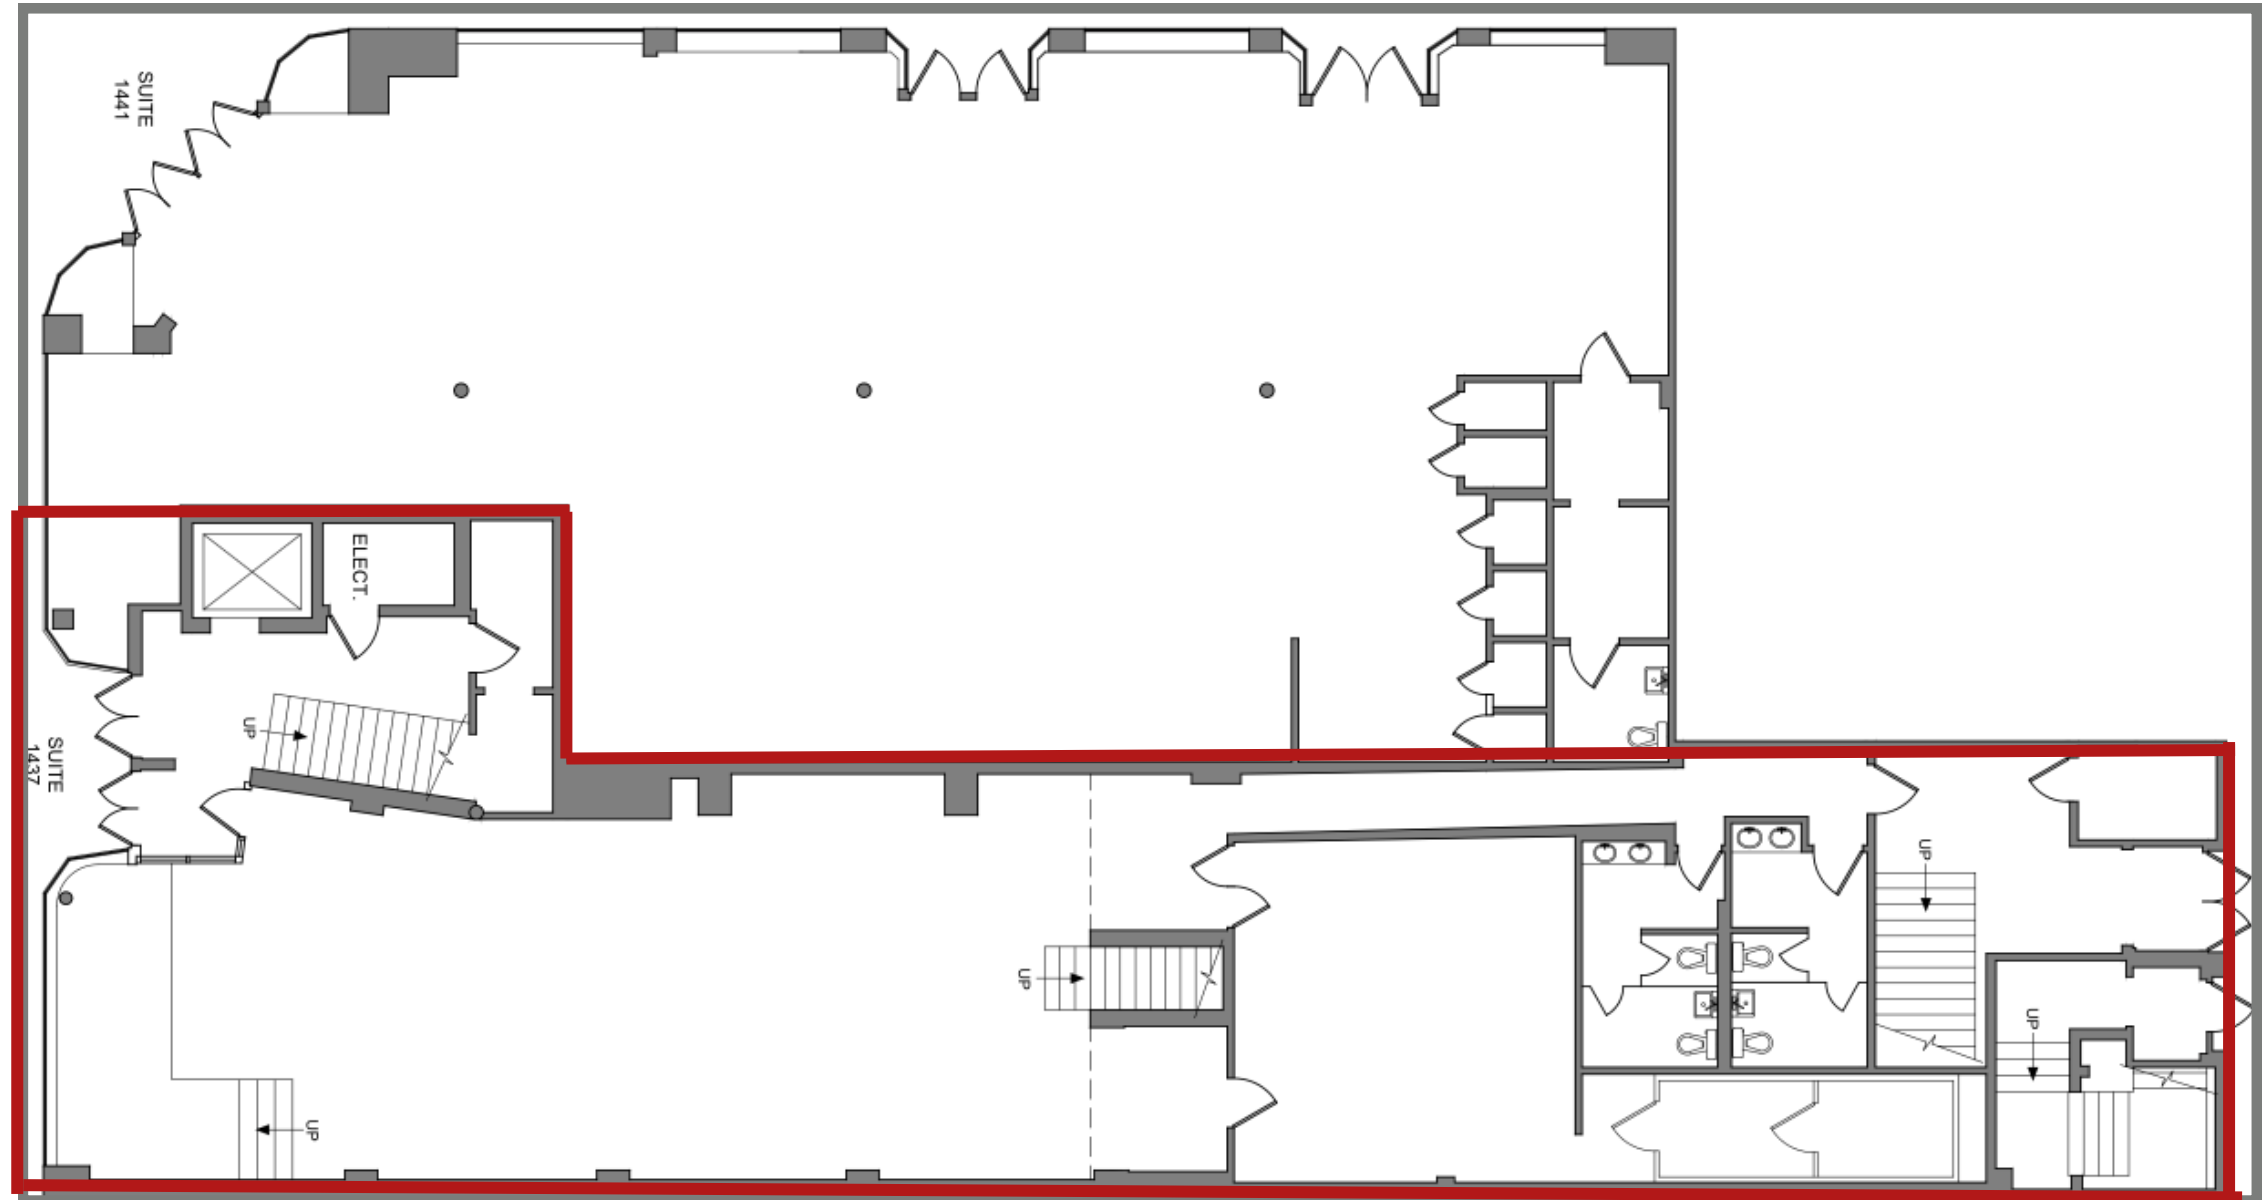

**SIZE** Ground Floor/Mezzanine ± 5,313 SF  
Second Level ± 9,382 SF  
Total ± 14,695 SF  
\*Ground and Second can be leased separately

**POSSESSION** Immediate

**NEIGHBORS** The Esme Hotel, Cortadito Coffee House, Yaffa, La Mulata, The Drexel, CRAFT Cafe, Paperfish Sushi

# GROUND FLOOR PLANS

**GROUND FLOOR**  
**+/- 5,313 SF**

ESPAÑOLA WAY

WASHINGTON AVENUE