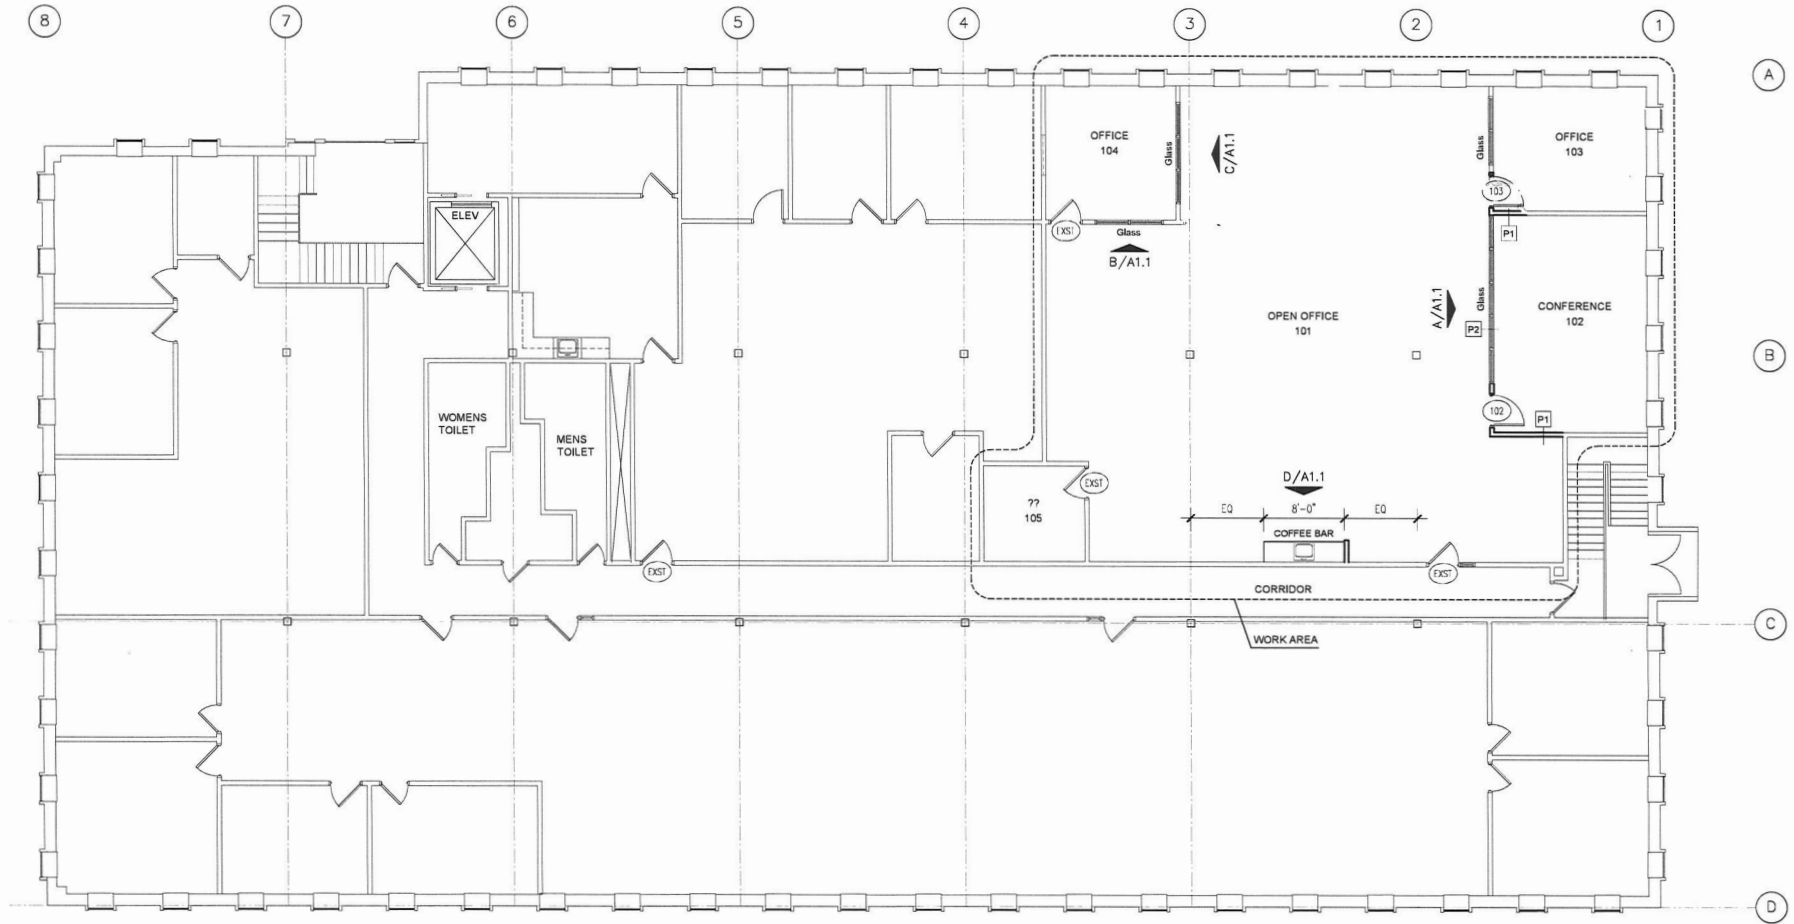

Maple Pond Park I  
2258 Schuetz Rd  
Maryland Heights, MO 63146  
Suite 205 3,268 SF

Second Floor Plan

1/8" = 1'-0"