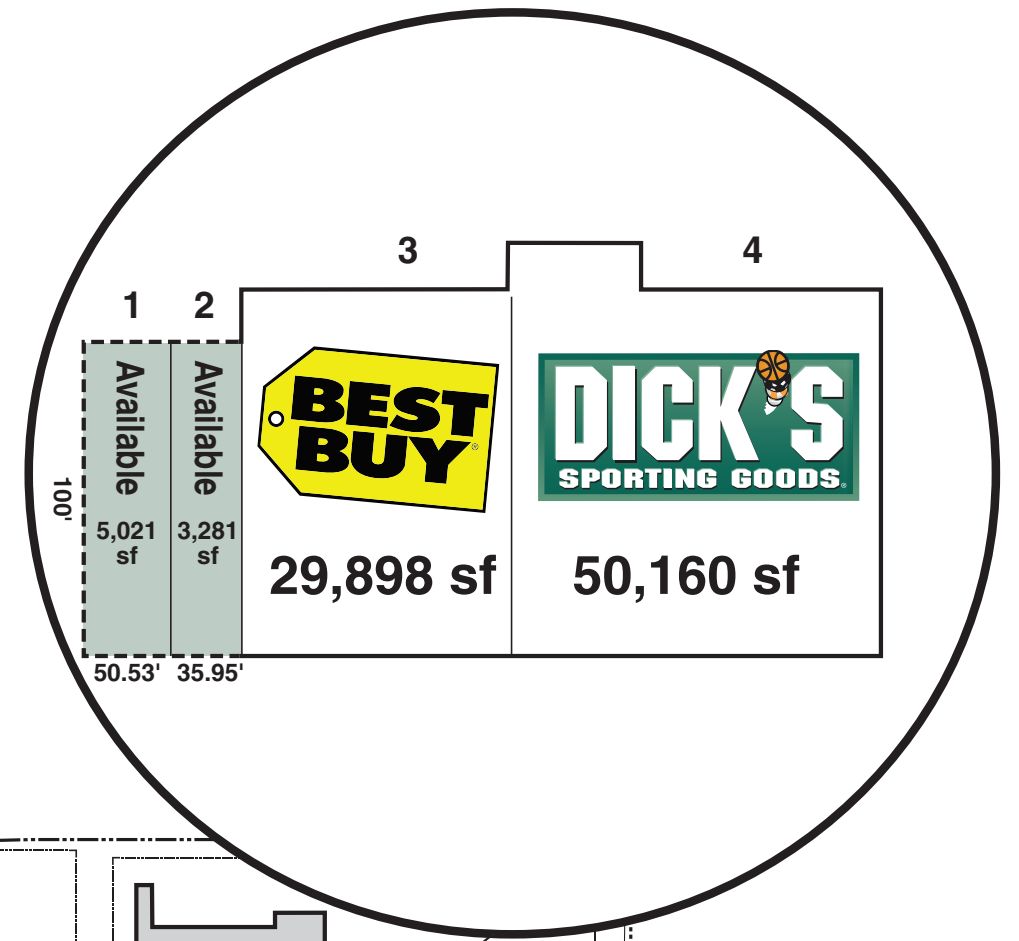

Dick's and Best Buy

At Spring Meadows Place

Spring Meadows Drive and Airport Highway near I-475
 Holland (Toledo), Ohio 43528

- | | |
|------------------------------|-----------|
| 1. Available (50.53' x 100') | 5,021 sf |
| 2. Available (34.95' x 100') | 3,281 sf |
| 3. Best Buy | 29,898 sf |
| 4. Dick's Sporting Goods | 50,160 sf |