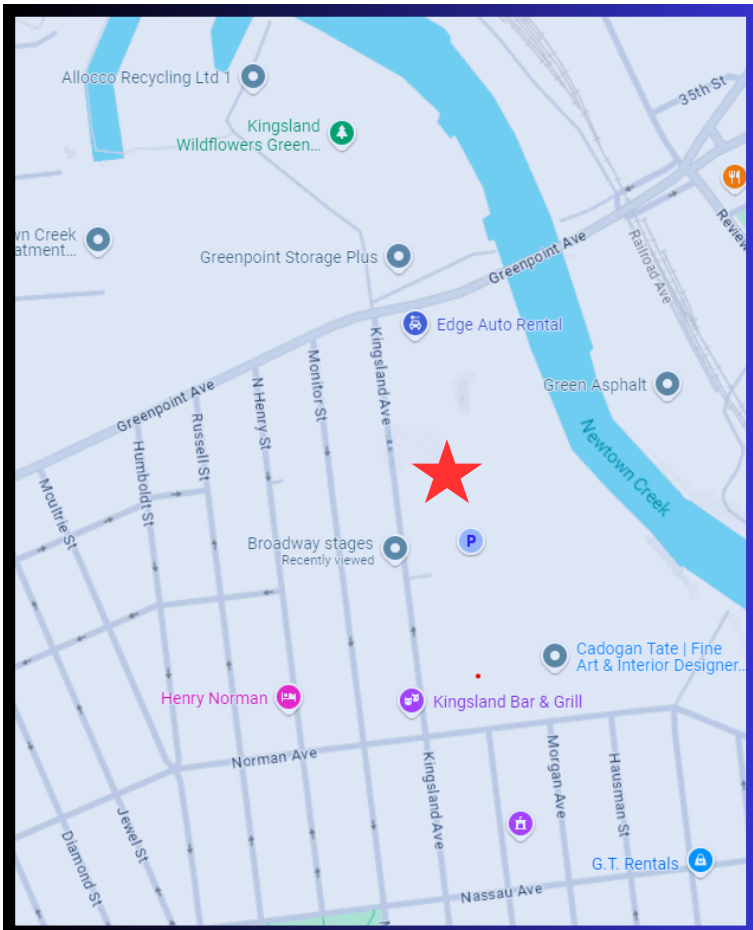

COMMERCIAL TRUCK PARKING AVAILABLE FOR RENT 185,000 SQ. FT. (4 ACRES)

400 KINGSLAND AVENUE, BROOKLYN, NY 11222

IDEAL FOR:

- BOX TRUCKS
- VANS
- TRACTORS
- TRAILERS

**AVAILABLE
24/7!**

Call And Book Your Spot!