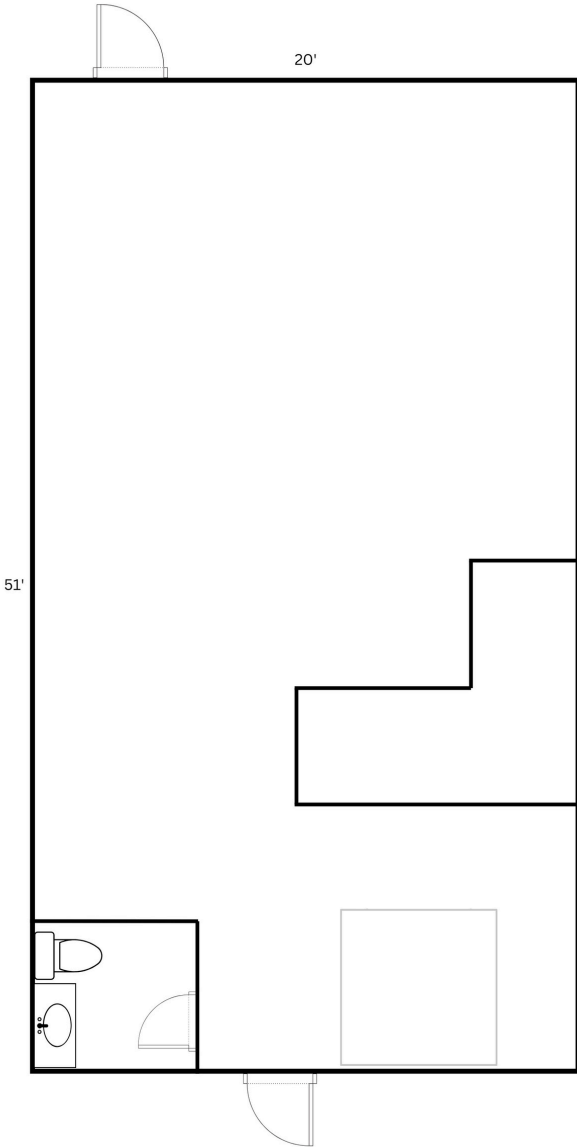

925 W. WISE

1,050 SF.
 NNN LEASE
 \$13 BASE RENT / \$9.40 TAX & CAM
 Available with 60 Day Notice

www.theharvestplaza.com

915 W. WISE

1,050 SF

931 W. WISE

1,100 SF

925 W. WISE

1,050 SF

Former Florist Shop