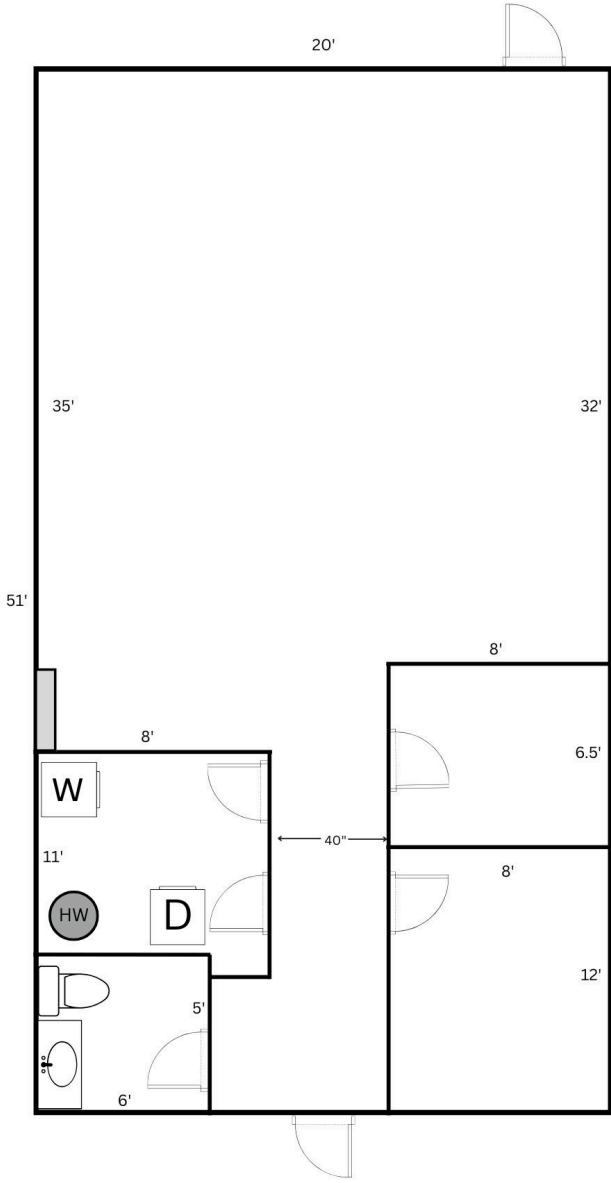

925 W. WISE

1,050 SF.
 NNN LEASE
 \$13 BASE RENT / \$9.40 TAX & CAM
 Available with 60 Day Notice

www.theharvestplaza.com

915 W. WISE

1,050 SF

931 W. WISE

1,100 SF

925 W. WISE

1,050 SF

Former Florist Shop