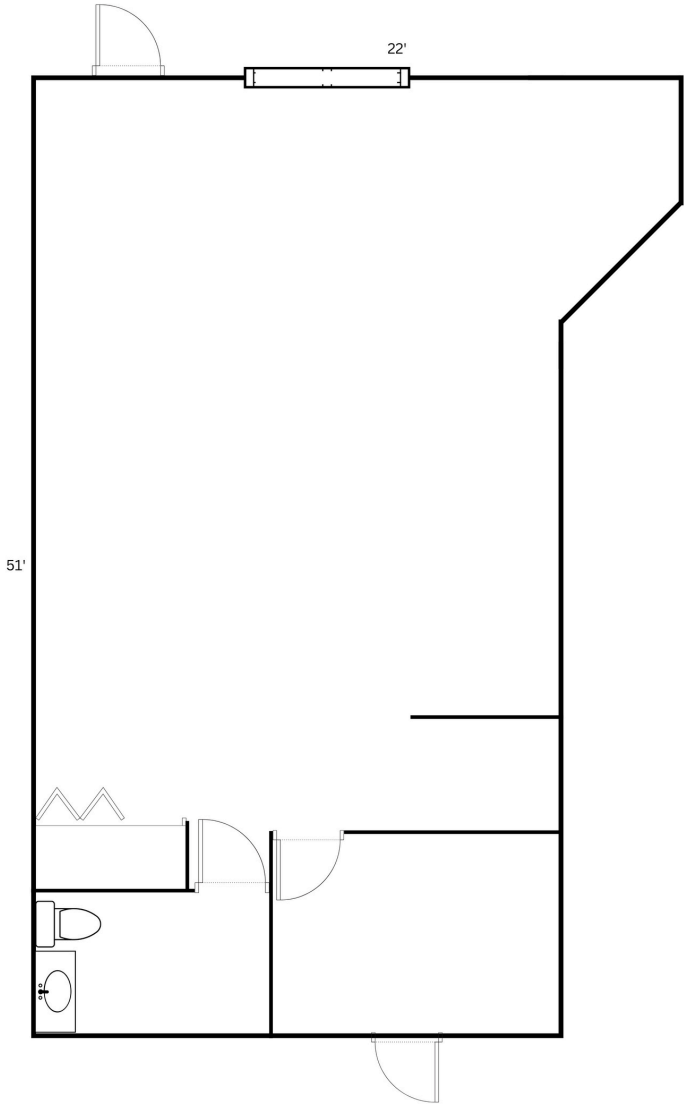

925 W. WISE

1,050 SF.
 NNN LEASE
 \$13 BASE RENT / \$9.40 TAX & CAM
 Available with 60 Day Notice

www.theharvestplaza.com

915 W. WISE

1,050 SF

931 W. WISE

1,100 SF

925 W. WISE

1,050 SF

Former Florist Shop