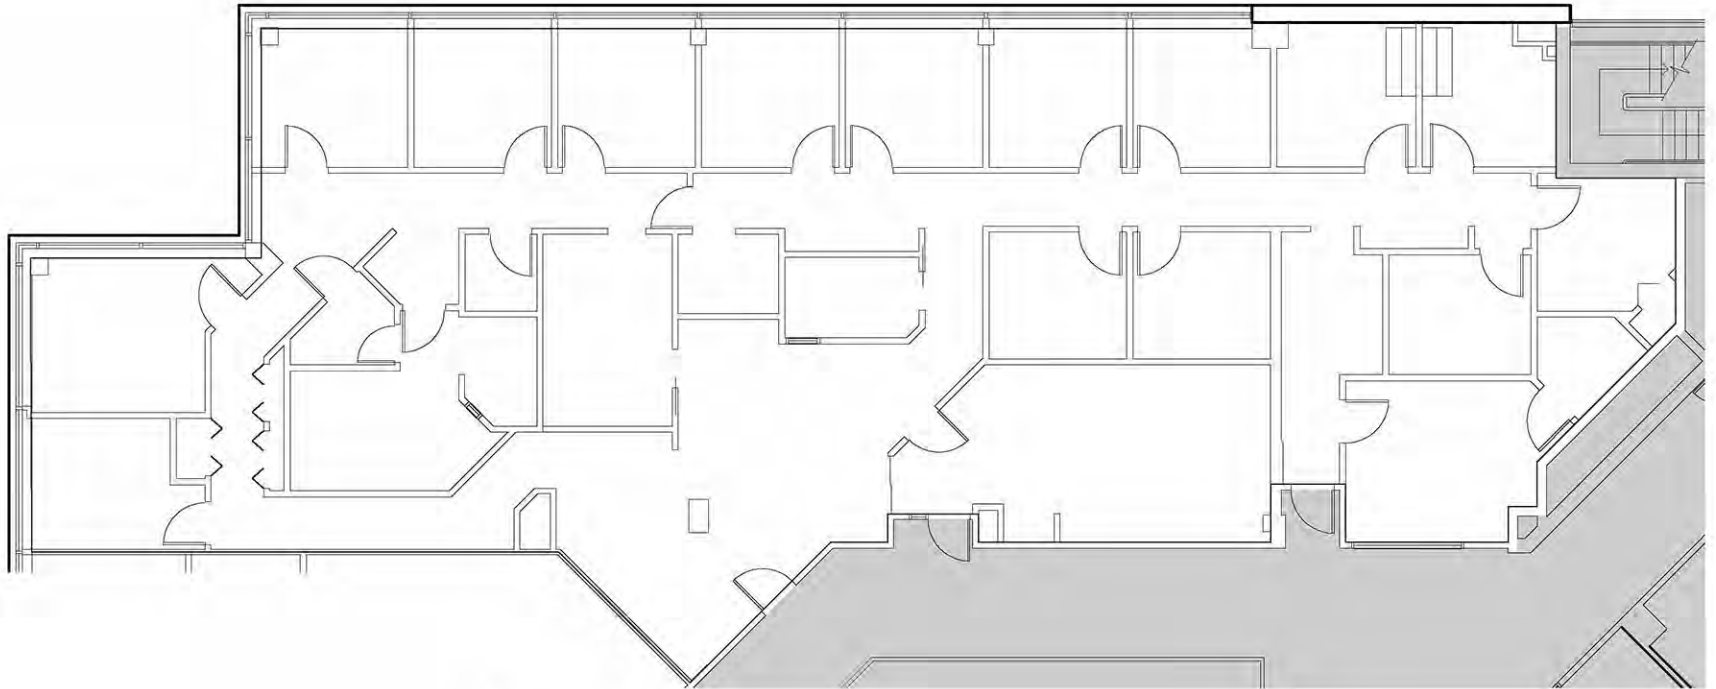

DO NOT SCALE

6900 Orchard Lake Road  
West Bloomfield, MI 48322

Suite 215  
3,640 SF  
For More Information Please Call:  
248.710.8000

DO NOT SCALE

6900 Orchard Lake Road  
West Bloomfield, MI 48322

Suite 301  
2,077 SF  
For More Information Please Call:  
248.710.8000

DO NOT SCALE

6900 Orchard Lake Road  
West Bloomfield, MI 48322

Suite 303  
3,770 SF

For More Information Please Call:  
248.710.8000

DO NOT SCALE

6900 Orchard Lake Road  
West Bloomfield, MI 48322

Suite 306  
5,132 SF  
For More Information Please Call:  
248.710.8000