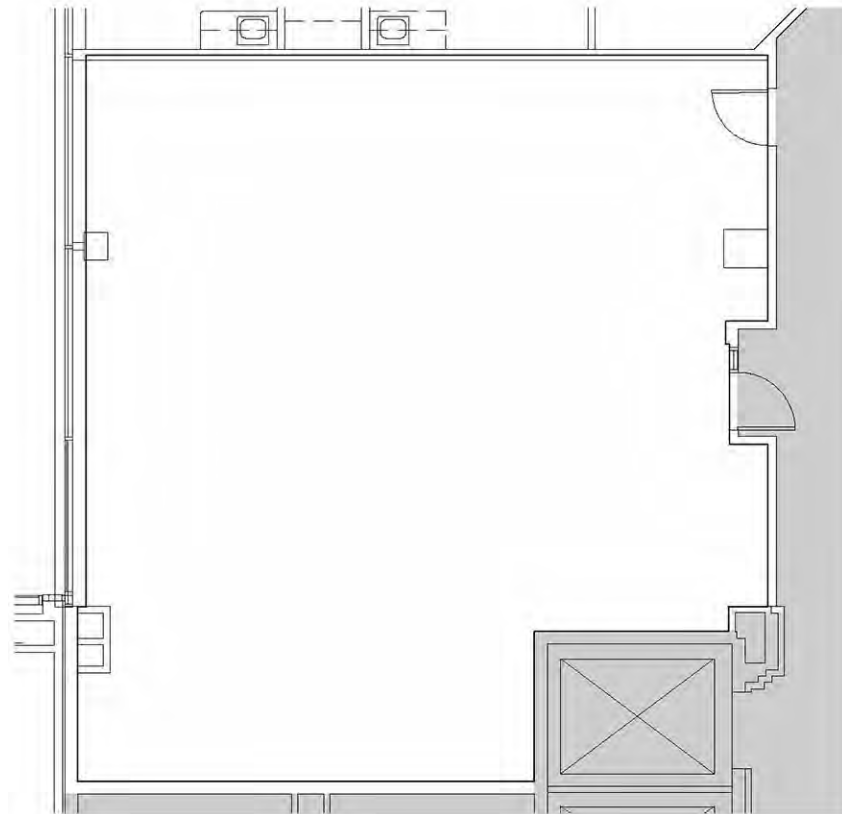

Suite LL-6  
821 SF  
For More Information Please Call:  
248.710.8000

DO NOT SCALE

6900 Orchard Lake Road  
West Bloomfield, MI 48322

Suite 100  
2,641 SF  
For More Information Please Call:  
248.710.8000

DO NOT SCALE

6900 Orchard Lake Road  
West Bloomfield, MI 48322

Suite 106  
3,452 SF  
For More Information Please Call:  
248.710.8000

DO NOT SCALE

6900 Orchard Lake Road  
West Bloomfield, MI 48322

Suite 201  
1,257 SF  
For More Information Please Call:  
248.710.8000