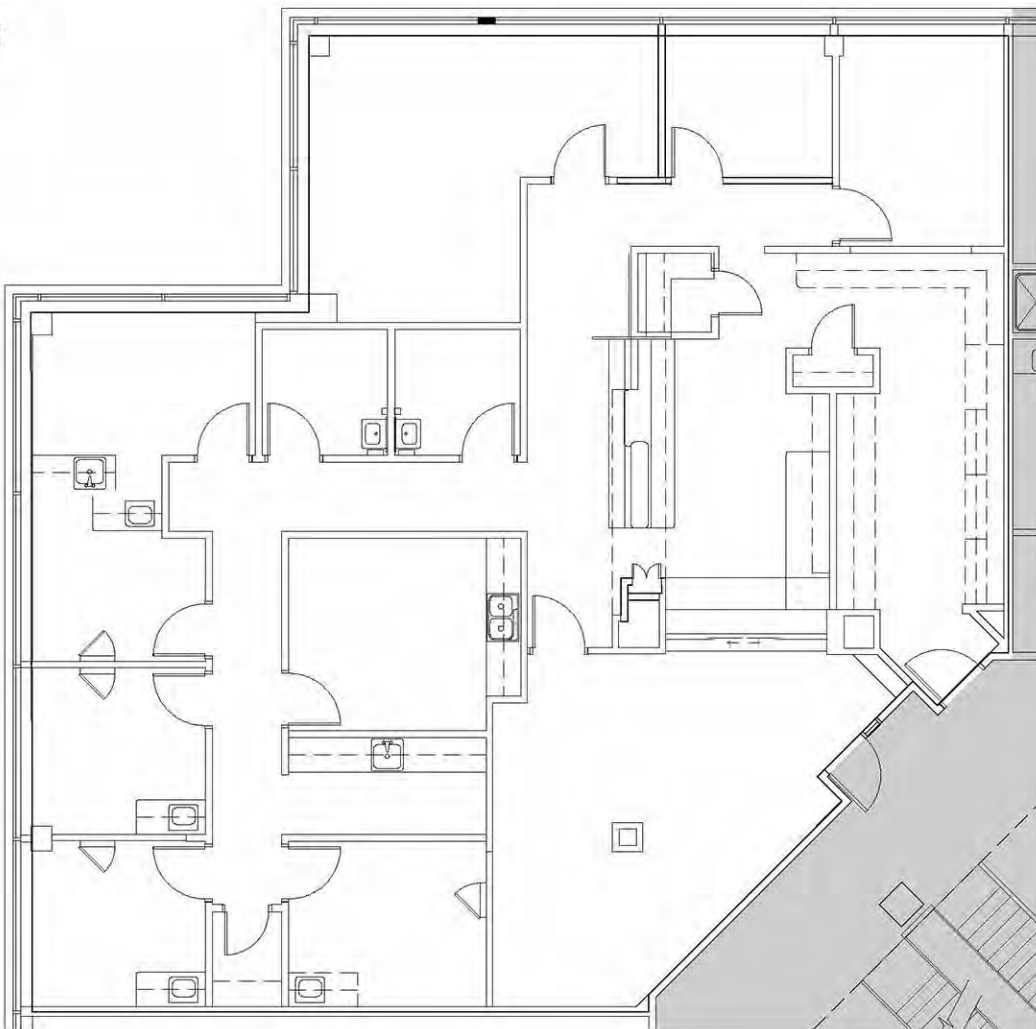

DO NOT SCALE

6900 Orchard Lake Road  
West Bloomfield, MI 48322

Suite 202  
2,985 SF  
For More Information Please Call:  
248.710.8000

3

DO NOT SCALE

6900 Orchard Lake Road  
West Bloomfield, MI 48322

Suite 203  
2,693 SF  
For More Information Please Call:  
248.710.8000

DO NOT SCALE

6900 Orchard Lake Road  
West Bloomfield, MI 48322

Suite 205  
1,980 SF  
For More Information Please Call:  
248.710.8000

DO NOT SCALE

6900 Orchard Lake Road  
West Bloomfield, MI 48322

Suite 206  
6,082 SF  
For More Information Please Call:  
248.710.8000