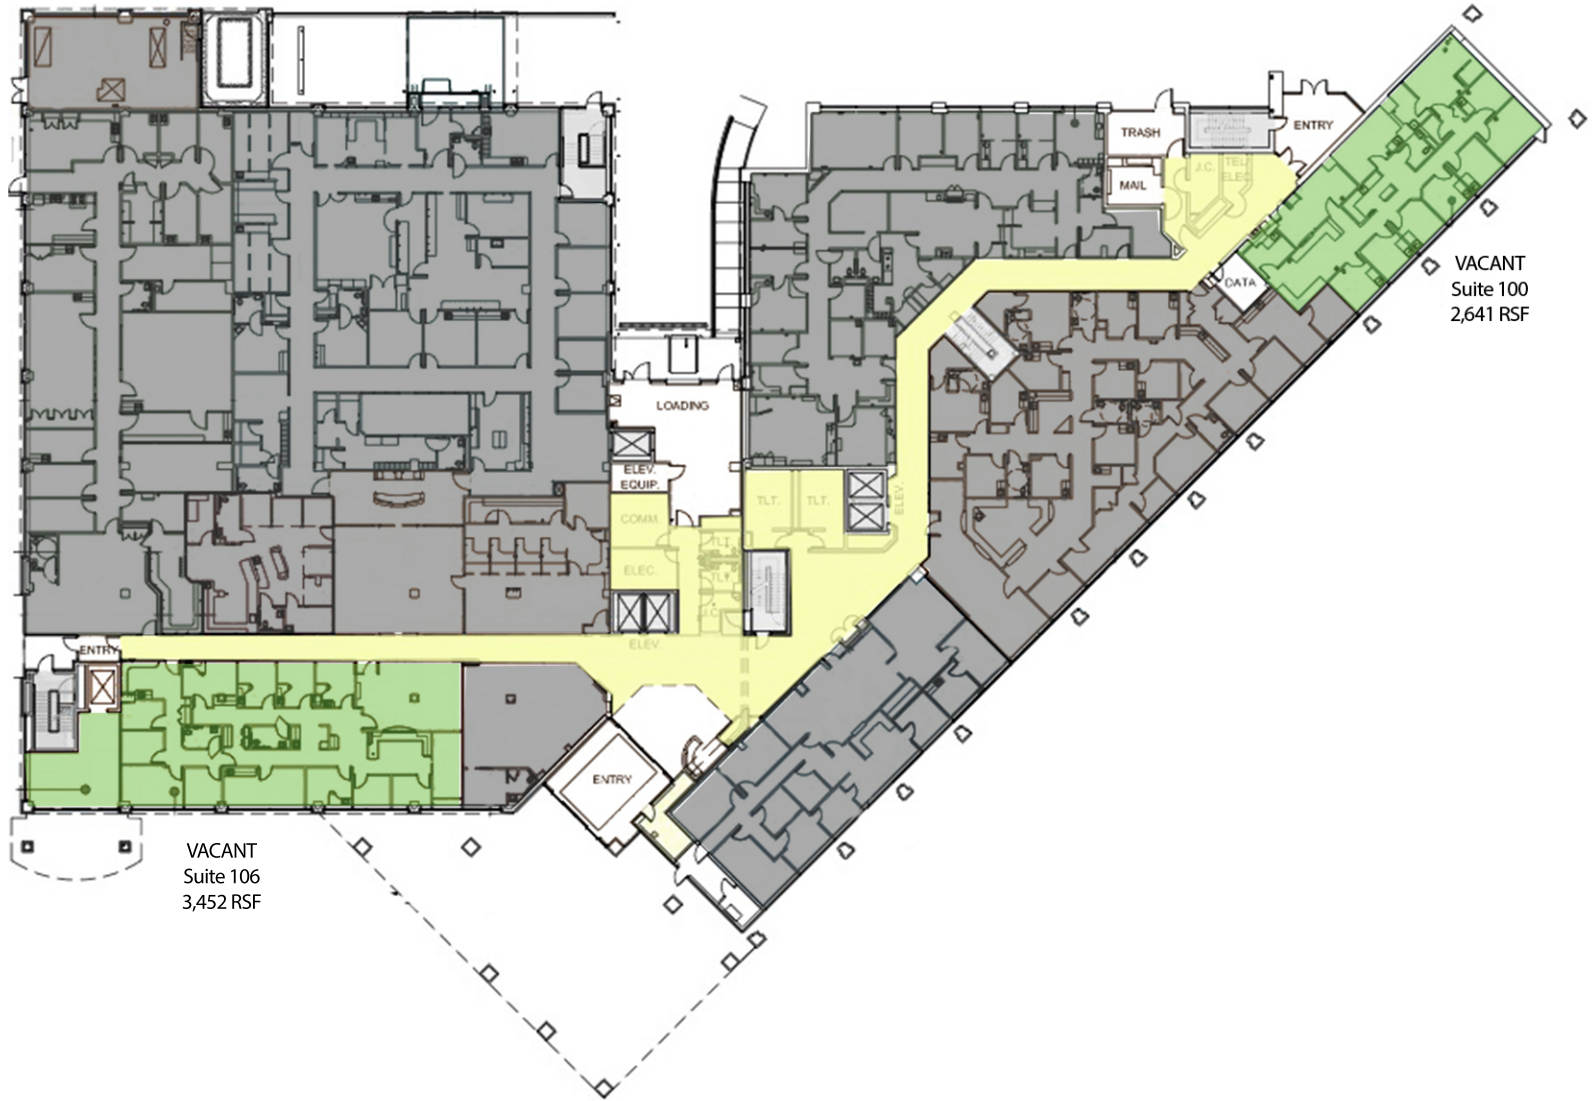

### • Suites available:

- Suite LL6 - 821 SF
- Suite 100 - 2,641 SF
- Suite 106 - 3,452 SF
- Suite 201 - 1,257 SF
- Suite 202 - 2,985 SF
- Suite 203 - 2,693 SF
- Suite 205 - 1,980 SF
- Suite 206 - 6,082 Sf
- Suite 209 - 1,791 SF
- Suite 211 - 3,152 SF
- Suite 215 - 3,165 SF
- Suite 301 - 2,077 SF
- Suite 303 - 3,770 SF
- Suite 306 - 5,132 SF

**Samuel A. McLean**  
Vice President  
248 -935 - 7237  
sam@team-core.com

VACANT  
Suite LL6  
821 RSF

DO NOT SCALE

6900 Orchard Lake Road  
West Bloomfield, MI 48322

Lower Level  
For More Information Please Call:  
248.710.8000

VACANT  
Suite 106  
3,452 RSF

VACANT  
Suite 100  
2,641 RSF

DO NOT SCALE

6900 Orchard Lake Road  
West Bloomfield, MI 48322

**1st Floor**  
For More Information Please Call:  
248.710.8000

DO NOT SCALE

6900 Orchard Lake Road  
West Bloomfield, MI 48322