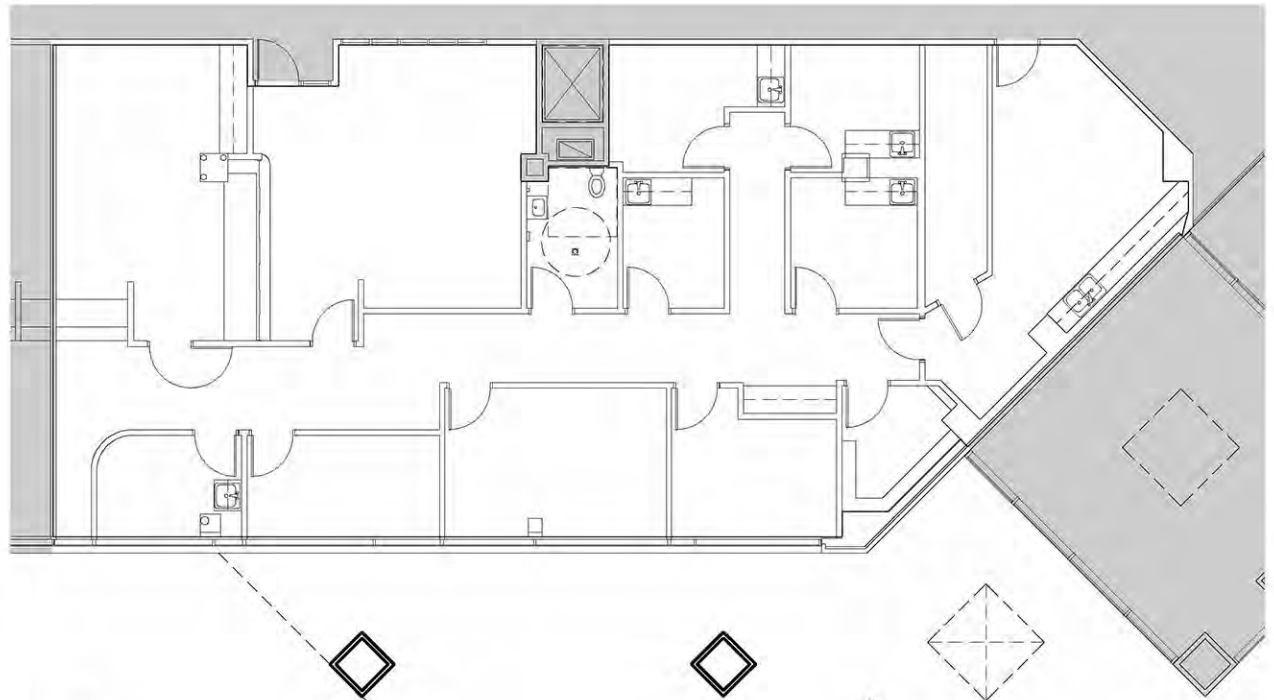

Suite LL-6  
821 SF  
For More Information Please Call:  
248.710.8000

DO NOT SCALE

6900 Orchard Lake Road  
West Bloomfield, MI 48322

Suite 100  
2,641 SF  
For More Information Please Call:  
248.710.8000

DO NOT SCALE

6900 Orchard Lake Road  
West Bloomfield, MI 48322

Suite 106  
3,452 SF  
For More Information Please Call:  
248.710.8000

DO NOT SCALE

6900 Orchard Lake Road  
West Bloomfield, MI 48322

Suite 201  
1,257 SF  
For More Information Please Call:  
248.710.8000

DO NOT SCALE

6900 Orchard Lake Road  
West Bloomfield, MI 48322

Suite 202  
2,985 SF  
For More Information Please Call:  
248.710.8000

3

DO NOT SCALE

6900 Orchard Lake Road  
West Bloomfield, MI 48322

Suite 203  
2,693 SF  
For More Information Please Call:  
248.710.8000