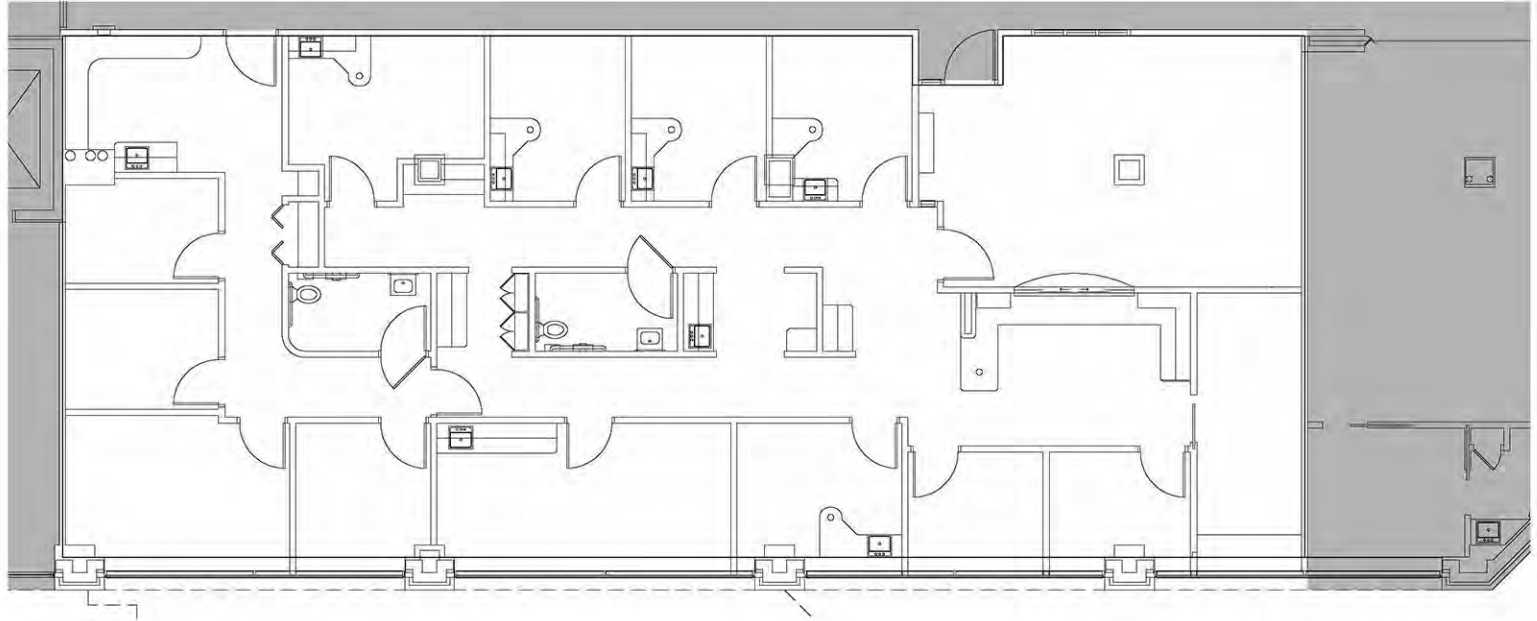

Suite LL-6  
821 SF  
For More Information Please Call:  
248.710.8000

DO NOT SCALE

6900 Orchard Lake Road  
West Bloomfield, MI 48322

Suite 100  
2,641 SF  
For More Information Please Call:  
248.710.8000

DO NOT SCALE

6900 Orchard Lake Road  
West Bloomfield, MI 48322

Suite 106  
3,452 SF  
For More Information Please Call:  
248.710.8000

DO NOT SCALE

6900 Orchard Lake Road  
West Bloomfield, MI 48322

Suite 201  
1,257 SF  
For More Information Please Call:  
248.710.8000