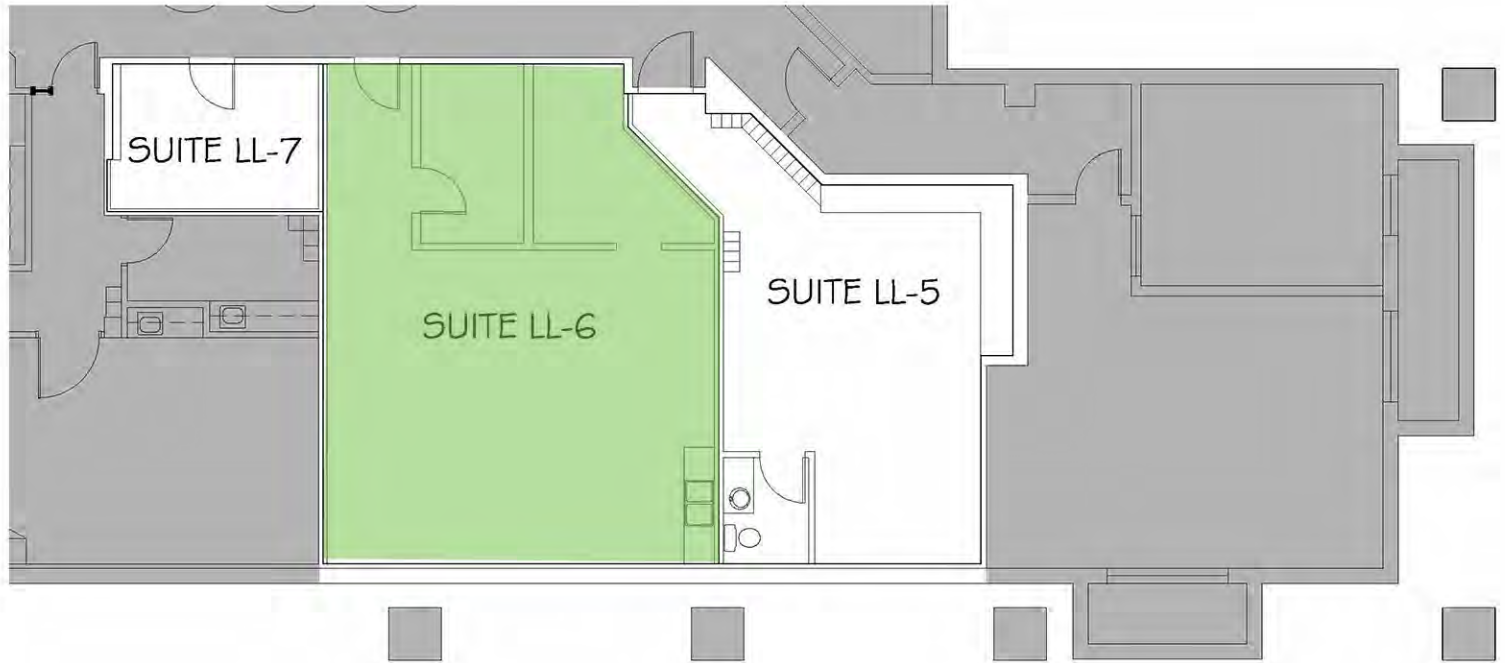

### • Suites available:

- Suite LL6 - 821 SF
- Suite 100 - 2,641 SF
- Suite 106 - 3,452 SF
- Suite 201 - 1,257 SF
- Suite 202 - 2,985 SF
- Suite 203 - 2,693 SF
- Suite 205 - 1,980 SF
- Suite 206 - 6,082 Sf
- Suite 209 - 1,791 SF
- Suite 211 - 3,152 SF
- Suite 215 - 3,165 SF
- Suite 301 - 2,077 SF
- Suite 303 - 3,770 SF
- Suite 306 - 5,132 SF

VACANT  
Suite 106  
3,452 RSF

VACANT  
Suite 100  
2,641 RSF

DO NOT SCALE

6900 Orchard Lake Road  
West Bloomfield, MI 48322

**1st Floor**  
For More Information Please Call:  
248.710.8000

DO NOT SCALE

6900 Orchard Lake Road  
West Bloomfield, MI 48322

**2nd Floor**  
For More Information Please Call:  
248.710.8000

DO NOT SCALE

6900 Orchard Lake Road  
West Bloomfield, MI 48322

3rd Floor  
For More Information Please Call:  
248.710.8000

DO NOT SCALE

6900 Orchard Lake Road  
West Bloomfield, MI 48322

Suite LL-6  
821 SF  
For More Information Please Call:  
248.710.8000

DO NOT SCALE

6900 Orchard Lake Road  
West Bloomfield, MI 48322

Suite 100  
2,641 SF  
For More Information Please Call:  
248.710.8000