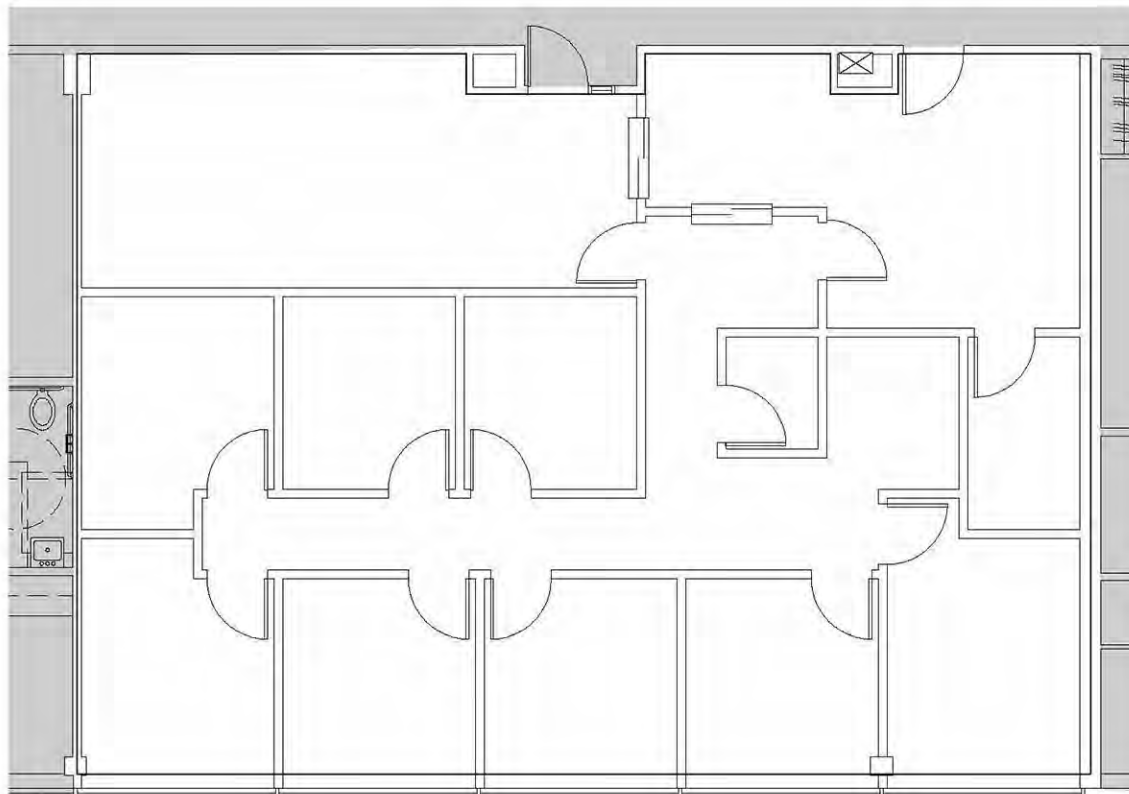

DO NOT SCALE

6900 Orchard Lake Road  
West Bloomfield, MI 48322

Suite 202  
2,985 SF  
For More Information Please Call:  
248.710.8000

3

DO NOT SCALE

6900 Orchard Lake Road  
West Bloomfield, MI 48322

Suite 203  
2,693 SF  
For More Information Please Call:  
248.710.8000

DO NOT SCALE

6900 Orchard Lake Road  
West Bloomfield, MI 48322

Suite 205  
1,980 SF  
For More Information Please Call:  
248.710.8000

DO NOT SCALE

6900 Orchard Lake Road  
West Bloomfield, MI 48322

Suite 206  
6,082 SF  
For More Information Please Call:  
248.710.8000

DO NOT SCALE

6900 Orchard Lake Road  
West Bloomfield, MI 48322

Suite 209  
1,791 SF  
For More Information Please Call:  
248.710.8000

DO NOT SCALE

6900 Orchard Lake Road  
West Bloomfield, MI 48322

Suite 211  
3,152 SF  
For More Information Please Call:  
248.710.8000