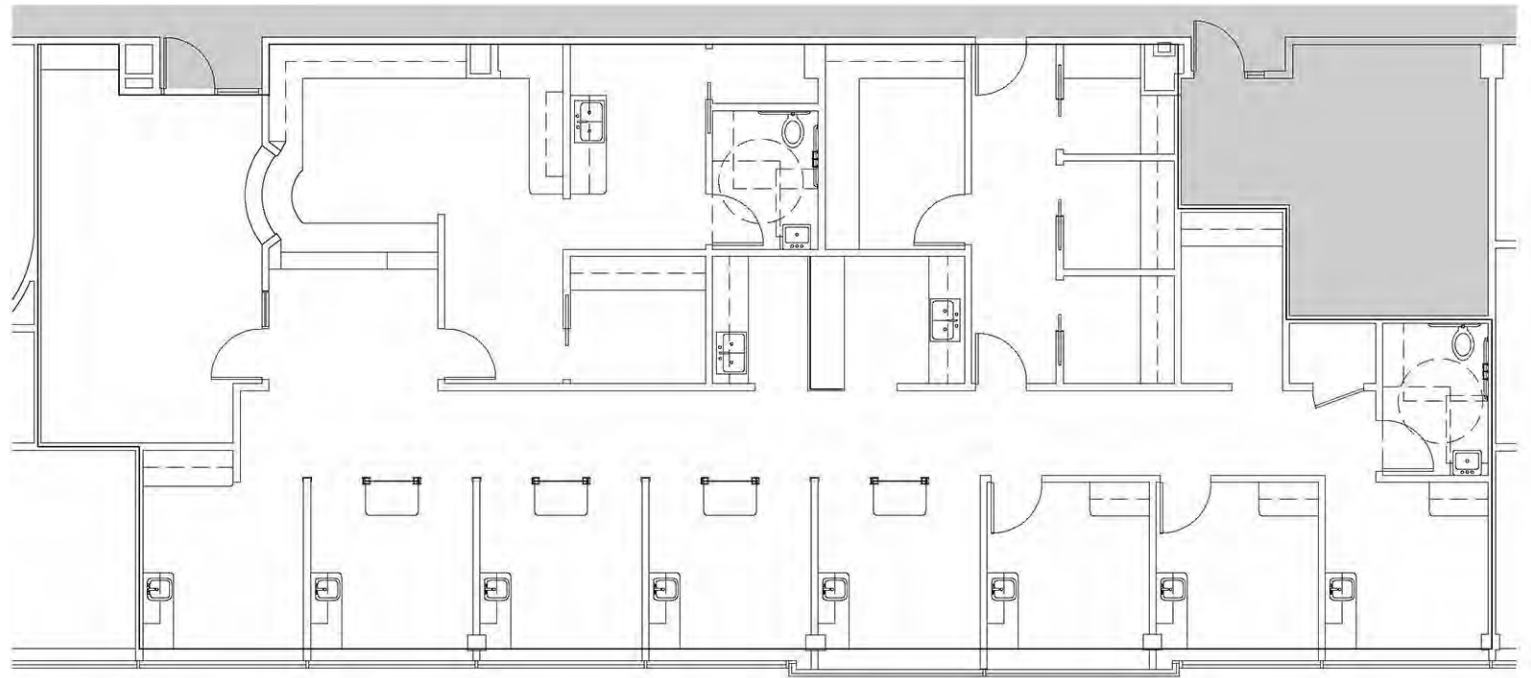

DO NOT SCALE

6900 Orchard Lake Road  
West Bloomfield, MI 48322

Suite 202  
2,985 SF  
For More Information Please Call:  
248.710.8000

3

DO NOT SCALE

6900 Orchard Lake Road  
West Bloomfield, MI 48322

Suite 203  
2,693 SF  
For More Information Please Call:  
248.710.8000

DO NOT SCALE

6900 Orchard Lake Road  
West Bloomfield, MI 48322

Suite 205  
1,980 SF  
For More Information Please Call:  
248.710.8000

DO NOT SCALE

6900 Orchard Lake Road  
West Bloomfield, MI 48322

Suite 206  
6,082 SF  
For More Information Please Call:  
248.710.8000

DO NOT SCALE

6900 Orchard Lake Road  
West Bloomfield, MI 48322

Suite 209  
1,791 SF  
For More Information Please Call:  
248.710.8000

DO NOT SCALE

6900 Orchard Lake Road  
West Bloomfield, MI 48322

Suite 211  
3,152 SF  
For More Information Please Call:  
248.710.8000