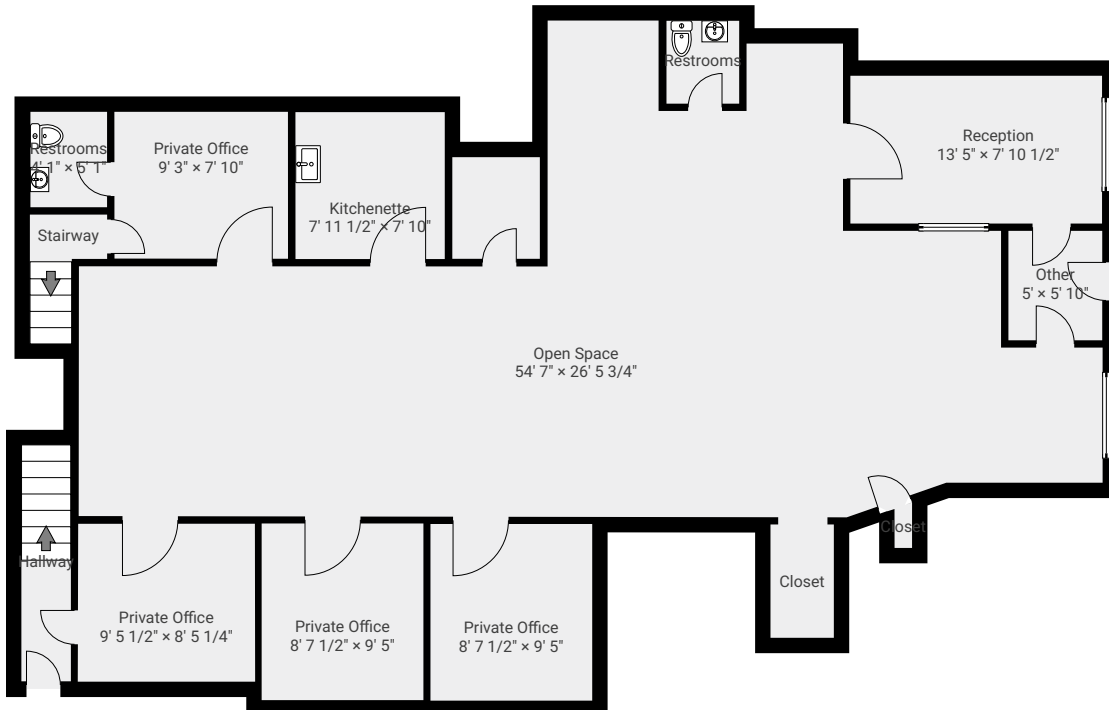

500 Bloomfield St, Hoboken, NJ

TOTAL AREA: 4031.31 sq ft • LIVING AREA: 4031.31 sq ft • FLOORS: 3 • ROOMS: 20

▼ Ground Floor

TOTAL AREA: 1121.40 sq ft • LIVING AREA: 1121.40 sq ft • ROOMS: 1

▼ 1st Floor

TOTAL AREA: 1772.32 sq ft • LIVING AREA: 1772.32 sq ft • ROOMS: 15

THIS FLOORPLAN IS PROVIDED WITHOUT WARRANTY OF ANY KIND. SENSOPIA DISCLAIMS ANY WARRANTY INCLUDING, WITHOUT LIMITATION, SATISFACTORY QUALITY OR ACCURACY OF DIMENSIONS.

0' 4' 8' 12' 16' 1:123
Page 1/2

500 Bloomfield St

TOTAL AREA: 4031.31 sq ft • LIVING AREA: 4031.31 sq ft • FLOORS: 3 • ROOMS: 20

▼ 2nd Floor

TOTAL AREA: 1137.59 sq ft • LIVING AREA: 1137.59 sq ft • ROOMS: 4

THIS FLOORPLAN IS PROVIDED WITHOUT WARRANTY OF ANY KIND. SENSOPIA DISCLAIMS ANY WARRANTY INCLUDING, WITHOUT LIMITATION, SATISFACTORY QUALITY OR ACCURACY OF DIMENSIONS.

0' 4' 8' 12' 16'
1:123
Page 2/2
