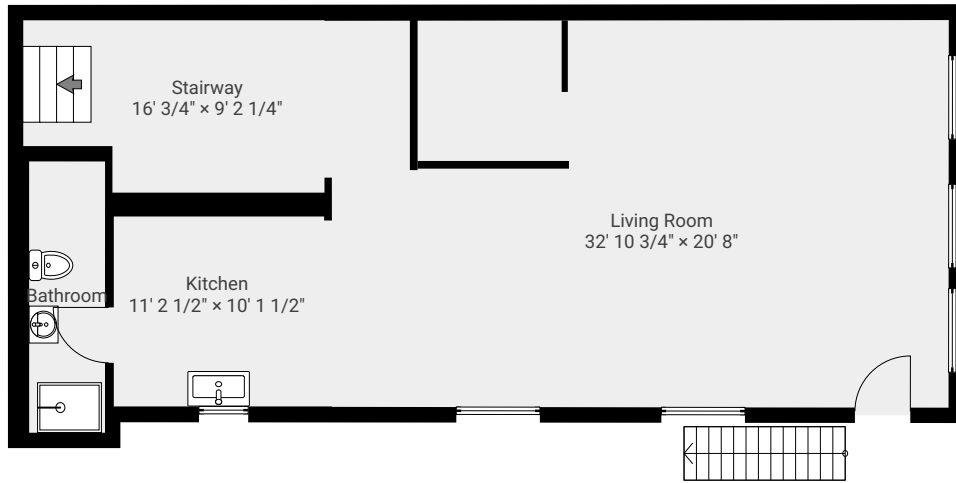

500 Bloomfield St, Hoboken, NJ

TOTAL AREA: 4031.31 sq ft • LIVING AREA: 4031.31 sq ft • FLOORS: 3 • ROOMS: 20

▼ Ground Floor

TOTAL AREA: 1121.40 sq ft • LIVING AREA: 1121.40 sq ft • ROOMS: 1

▼ 1st Floor

TOTAL AREA: 1772.32 sq ft • LIVING AREA: 1772.32 sq ft • ROOMS: 15

THIS FLOORPLAN IS PROVIDED WITHOUT WARRANTY OF ANY KIND. SENSOPIA DISCLAIMS ANY WARRANTY INCLUDING, WITHOUT LIMITATION, SATISFACTORY QUALITY OR ACCURACY OF DIMENSIONS.

0' 4' 8' 12' 16' 1:123
Page 1/2

500 Bloomfield St

TOTAL AREA: 4031.31 sq ft • LIVING AREA: 4031.31 sq ft • FLOORS: 3 • ROOMS: 20

▼ 2nd Floor

TOTAL AREA: 1137.59 sq ft • LIVING AREA: 1137.59 sq ft • ROOMS: 4

THIS FLOORPLAN IS PROVIDED WITHOUT WARRANTY OF ANY KIND. SENSOPIA DISCLAIMS ANY WARRANTY INCLUDING, WITHOUT LIMITATION, SATISFACTORY QUALITY OR ACCURACY OF DIMENSIONS.

0' 4' 8' 12' 16'
1:123
Page 2/2
