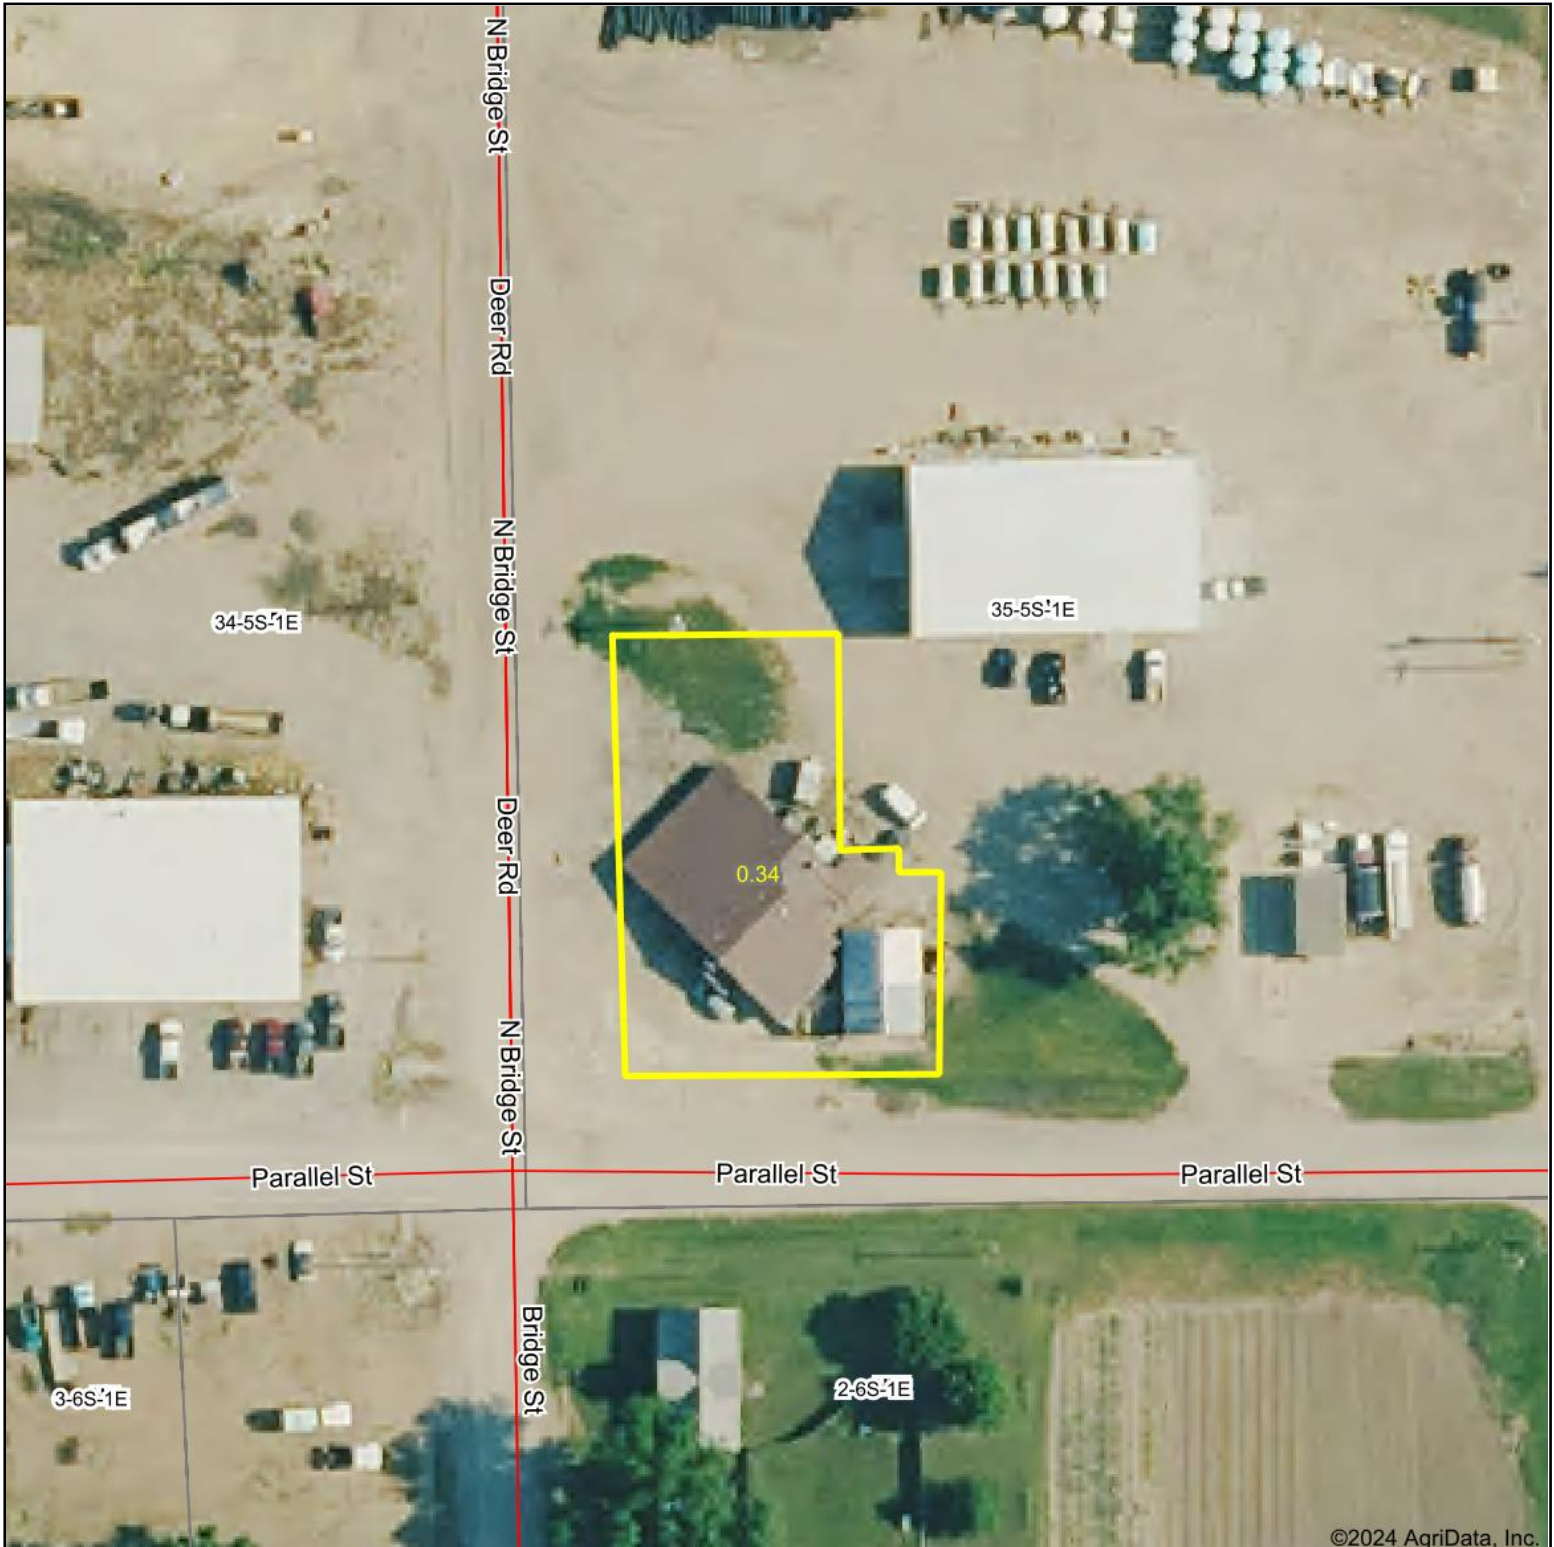

Aerial Map

Boundary Center: 39° 34' 1.56, -97° 17' 35.96

HORIZON
FARM & RANCH REALTY, LLC
Formerly Barr's
• Farms & Ranches • Auctions • Value Assessments
• Rural Homes • Hunting Property

Office 785-825-1199
Toll Free 888-825-1199
www.horizonfarmranch.com

Maps Provided By:
surety
CUSTOMIZED ONLINE MAPPING
© AgriData, Inc. 2023 www.AgriDataInc.com

35-5S-1E
Washington County
Kansas

10/14/2024