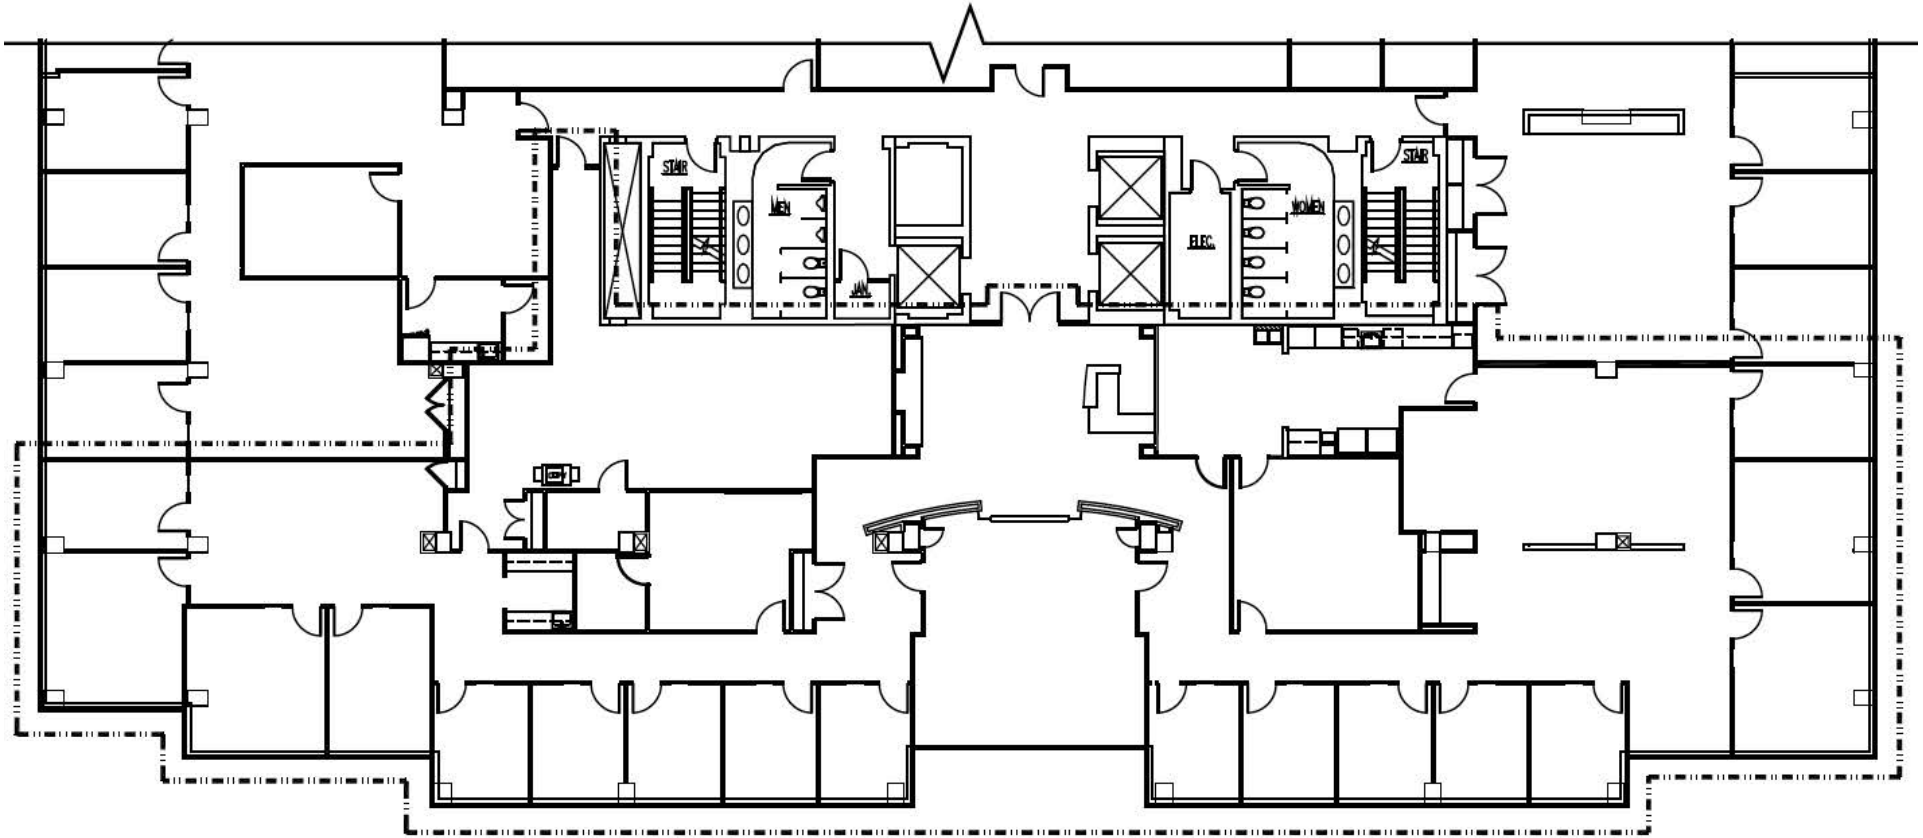

## 8230 LEESBURG PIKE, VIENNA, VIRGINIA

---

**SUITE 700 - 9,378 RENTABLE SQUARE FEET**

---

**MEANY & OLIVER**  
Real Estate Brokerage, Consulting & Investment

Philip E. Meany, Jr.  
703.448.9400 Ext. 201  
Phil@meanyoliver.com