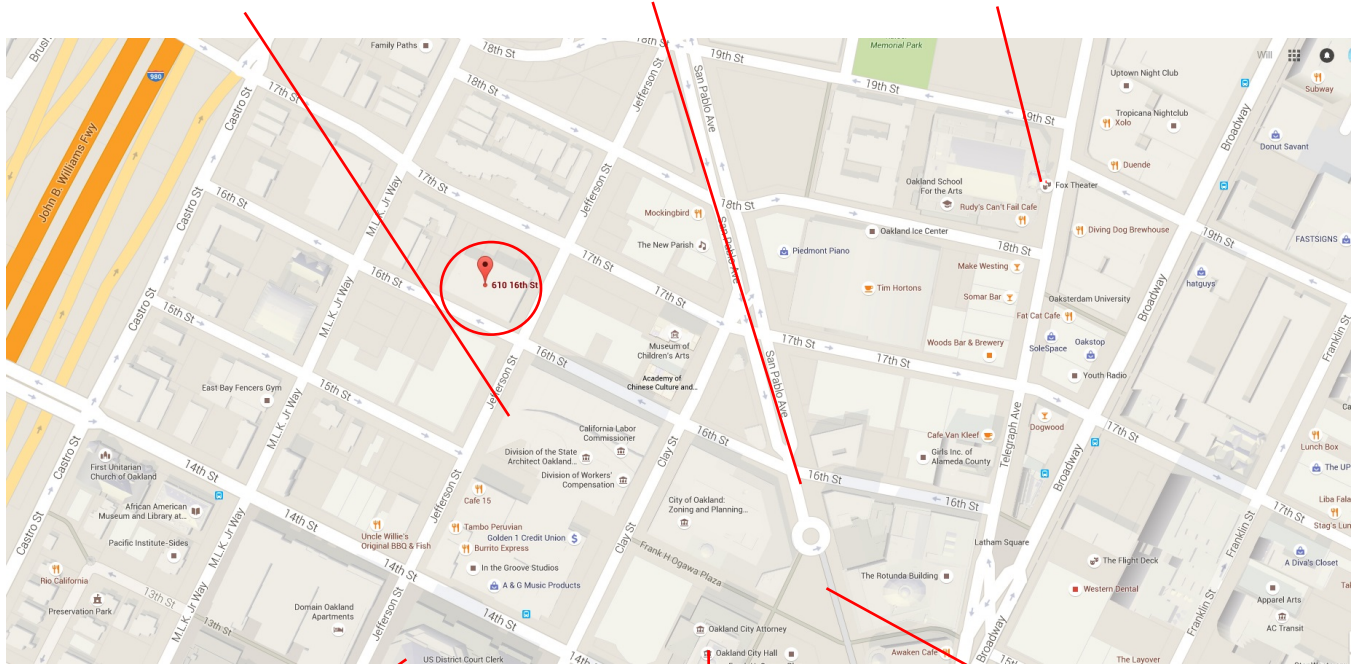

# 610 16th Street

UPTOWN | OAKLAND

BLOCKS AWAY FROM:

- > BART Station
- > City Hall
- > Fox Theater
- > Ogawa Plaza
- > Restaurants, Coffee and Night Life
- > Easy Freeway Access

Market-Turk Company

WILLIAM THACHER