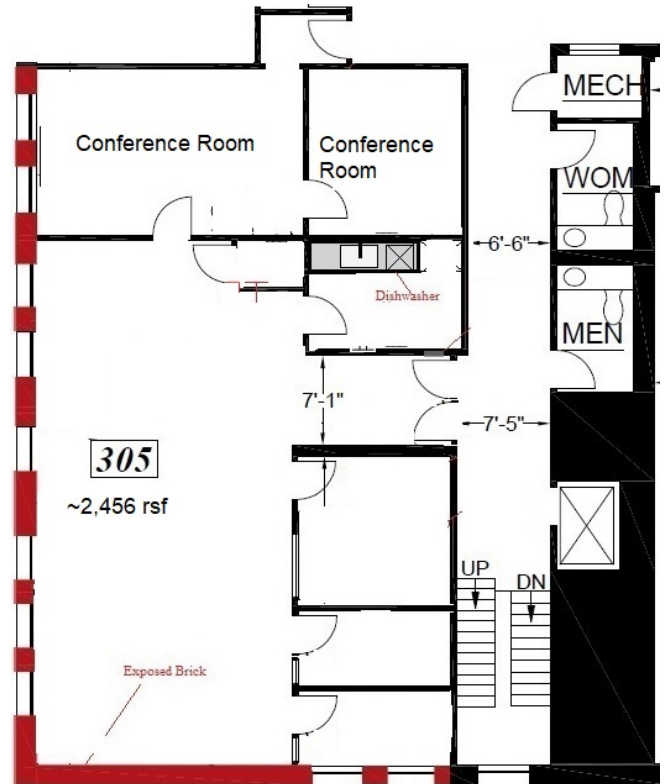

## Available 3rd Floor

### Suite 305

2,468 +/- RSF

- > Natural Light
- > Operational Windows
- > Conference room
- > Kitchenette

- > Easy access to:
  - Federal Building
  - State Building
  - City Hall
- > Convenient to BART Station
- > Beautiful historic building