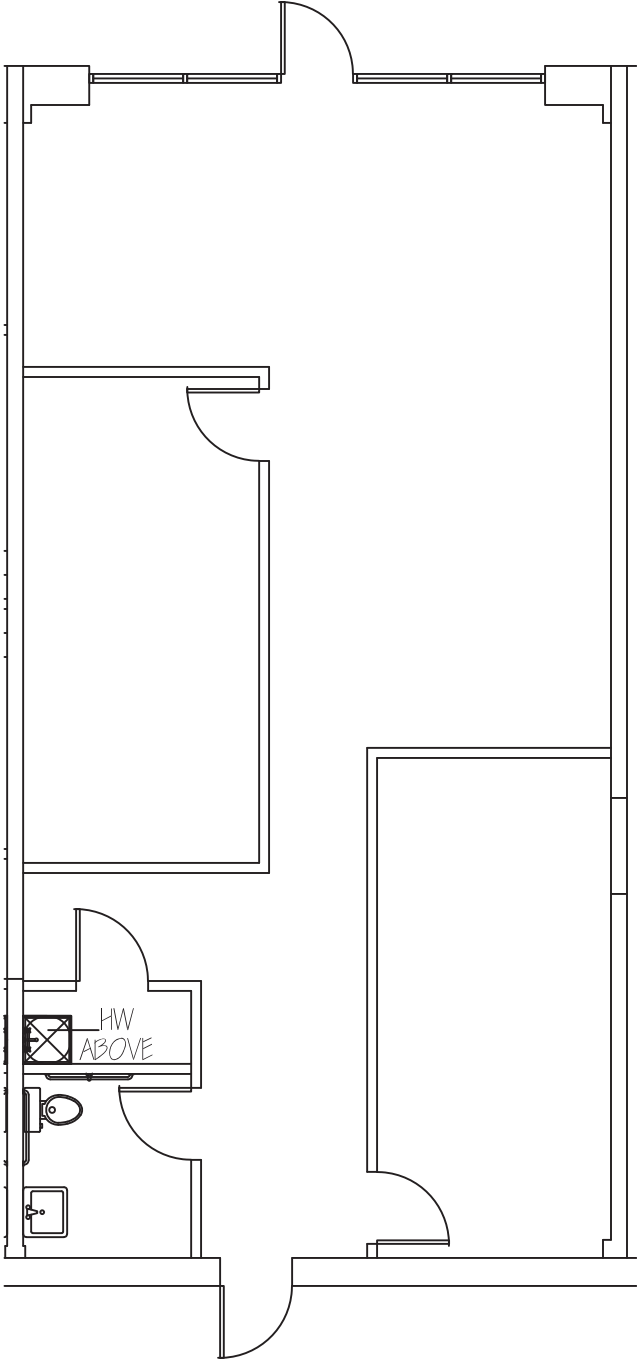

2990 SE 19TH
SUITE 5
MOORE, OKLAHOMA
1,270 sf

Scale: 1/8"=1'-0"