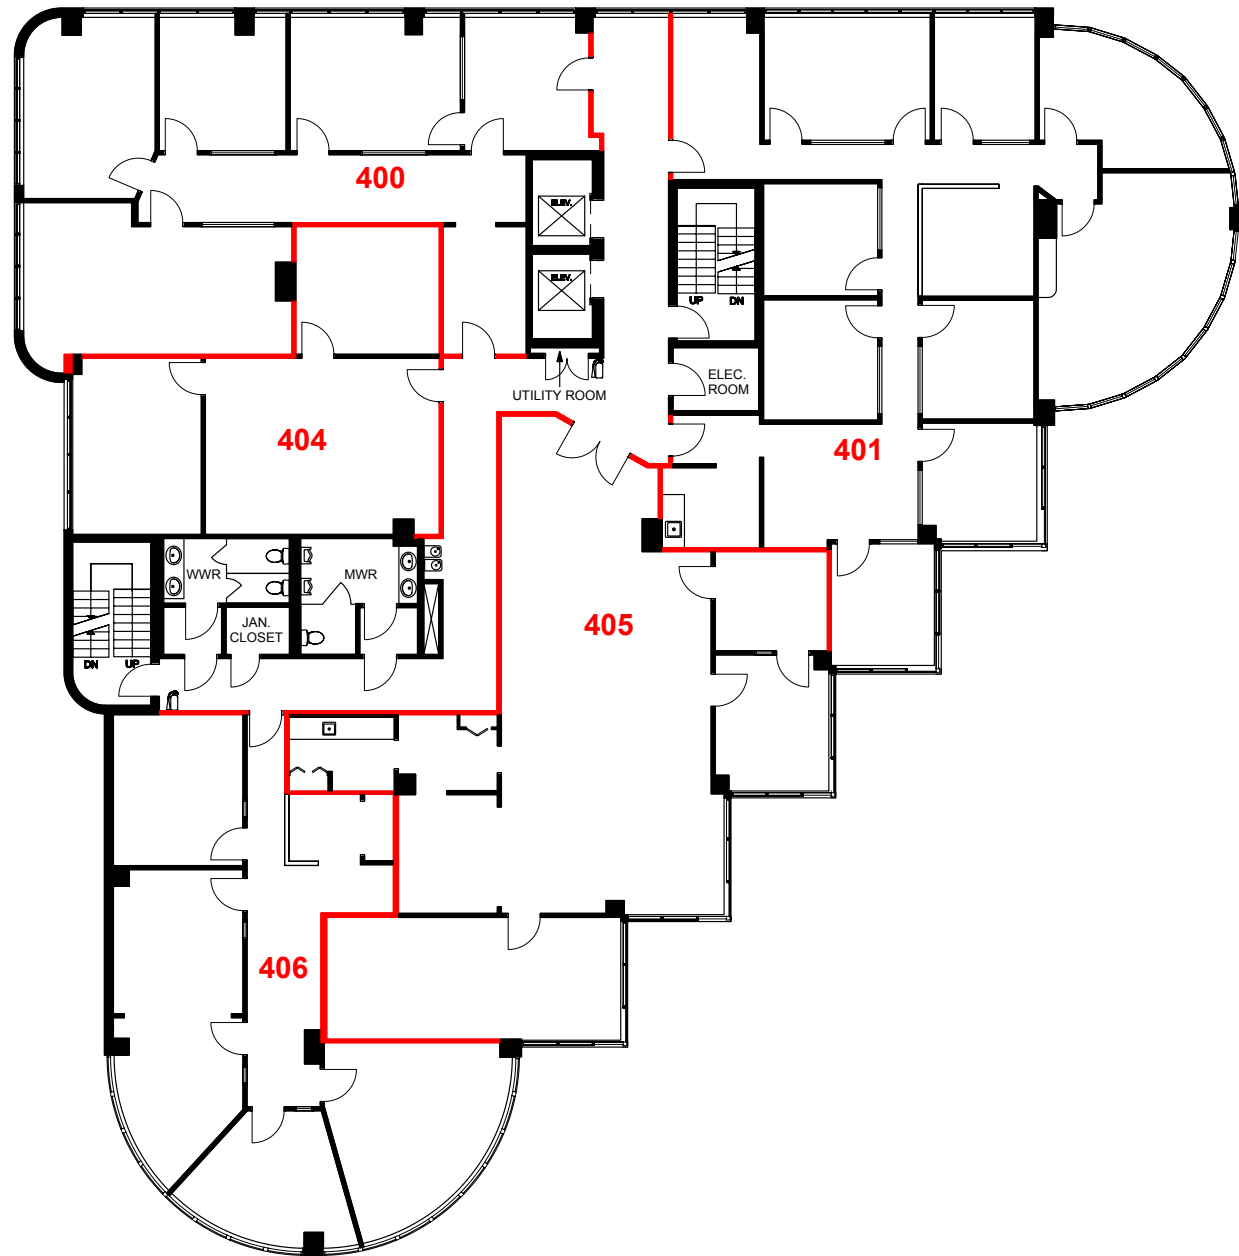

Singer Island Corporate Center

Version	Created: 02/03/2023
FP1A	Measured: 01/20/2023

2655 North Ocean Drive
Riviera Beach, Florida, United States

Floor 04

This work product has been prepared by Extreme Measures Inc. pursuant to a contract with the Client for the sole benefit of and use by the Client. No third party may rely on this work product without the receipt of a reliance letter from Extreme Measures Inc.