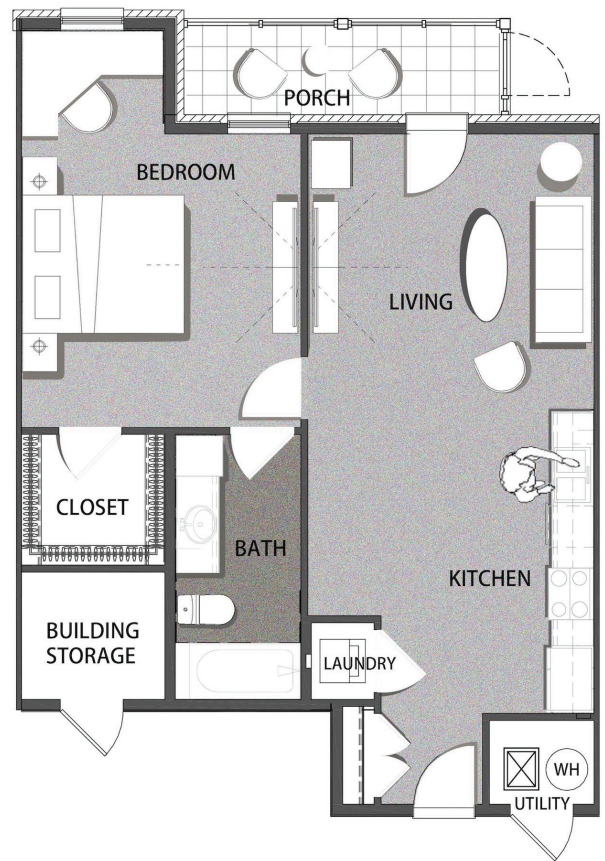

Spruce Pine

1-BEDROOM, 1-BATHROOM FLOOR PLANS
600-837 SQUARE FEET

BERKSHIRE HATHAWAY
HomeServices
Beach Properties of Florida
NEW HOMES DIVISION

(850) 733-7445 | PINWOOD@BPFLA.COM

Exclusively sold by Berkshire Hathaway HomeServices Beach Properties of Florida. Pricing, floor plans, features, amenities, and availability subject to change. ©2021 BHH Affiliates, LLC. An independently owned and operated franchisee of BHH Affiliates, LLC. Berkshire Hathaway HomeServices and the Berkshire Hathaway HomeServices symbol are registered service marks of Columbia Insurance Company, a Berkshire Hathaway affiliate. Equal Housing Opportunity. Copyright © Pine Wood. All rights reserved.

Spruce Pine

1-BEDROOM, 1-BATHROOM FLOOR PLANS
600-837 SQUARE FEET

600 SQ. FT.

785 SQ. FT.

837 SQ. FT.