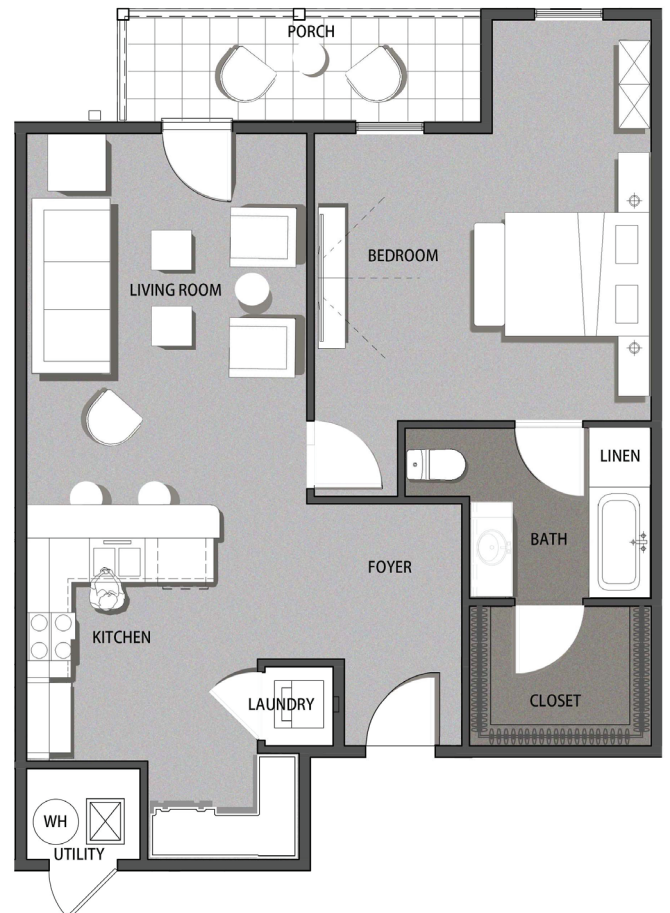

Spruce Pine

1-BEDROOM, 1-BATHROOM FLOOR PLANS
600-837 SQUARE FEET

BERKSHIRE HATHAWAY
HomeServices
Beach Properties of Florida
NEW HOMES DIVISION

(850) 733-7445 | PINWOOD@BPFLA.COM

Exclusively sold by Berkshire Hathaway HomeServices Beach Properties of Florida. Pricing, floor plans, features, amenities, and availability subject to change. ©2021 BHH Affiliates, LLC. An independently owned and operated franchisee of BHH Affiliates, LLC. Berkshire Hathaway HomeServices and the Berkshire Hathaway HomeServices symbol are registered service marks of Columbia Insurance Company, a Berkshire Hathaway affiliate. Equal Housing Opportunity. Copyright © Pine Wood. All rights reserved.

Spruce Pine

1-BEDROOM, 1-BATHROOM FLOOR PLANS
600-837 SQUARE FEET

600 SQ. FT.

785 SQ. FT.

837 SQ. FT.