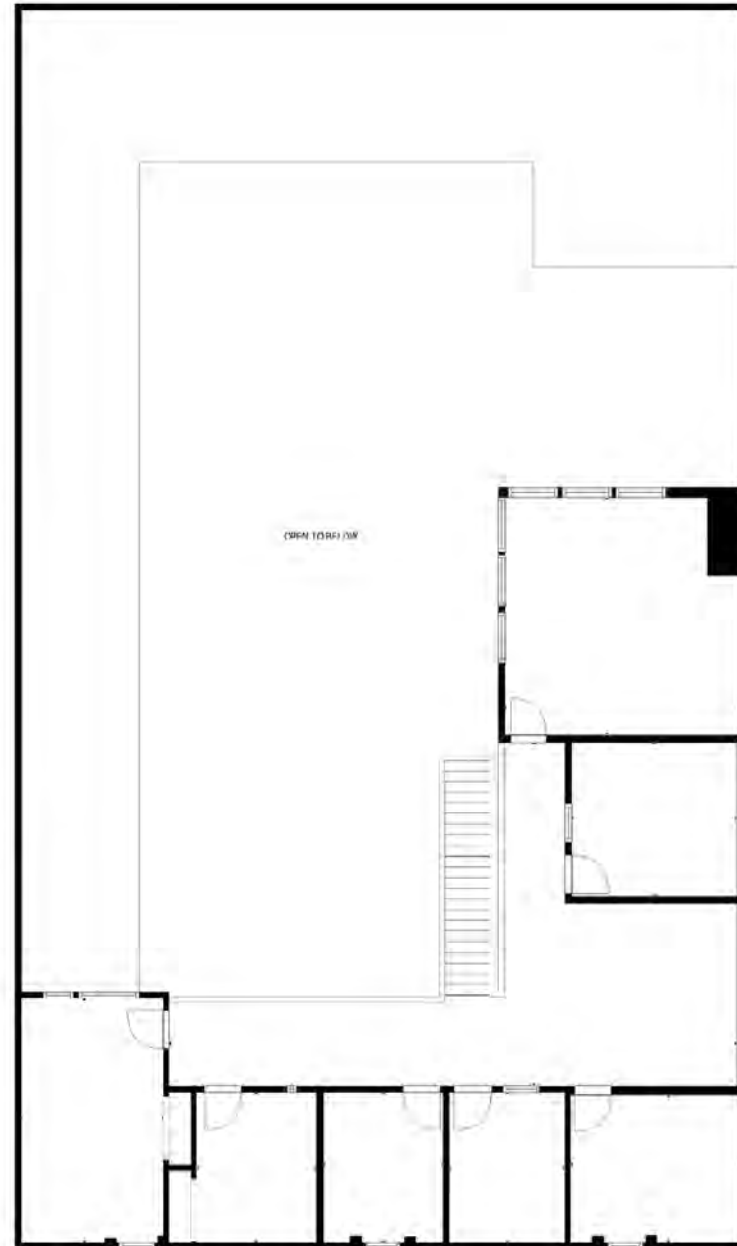

1st and 2nd FLOOR PLAN

Click on the floor plan below for the
iStream 3D tour of Suite G