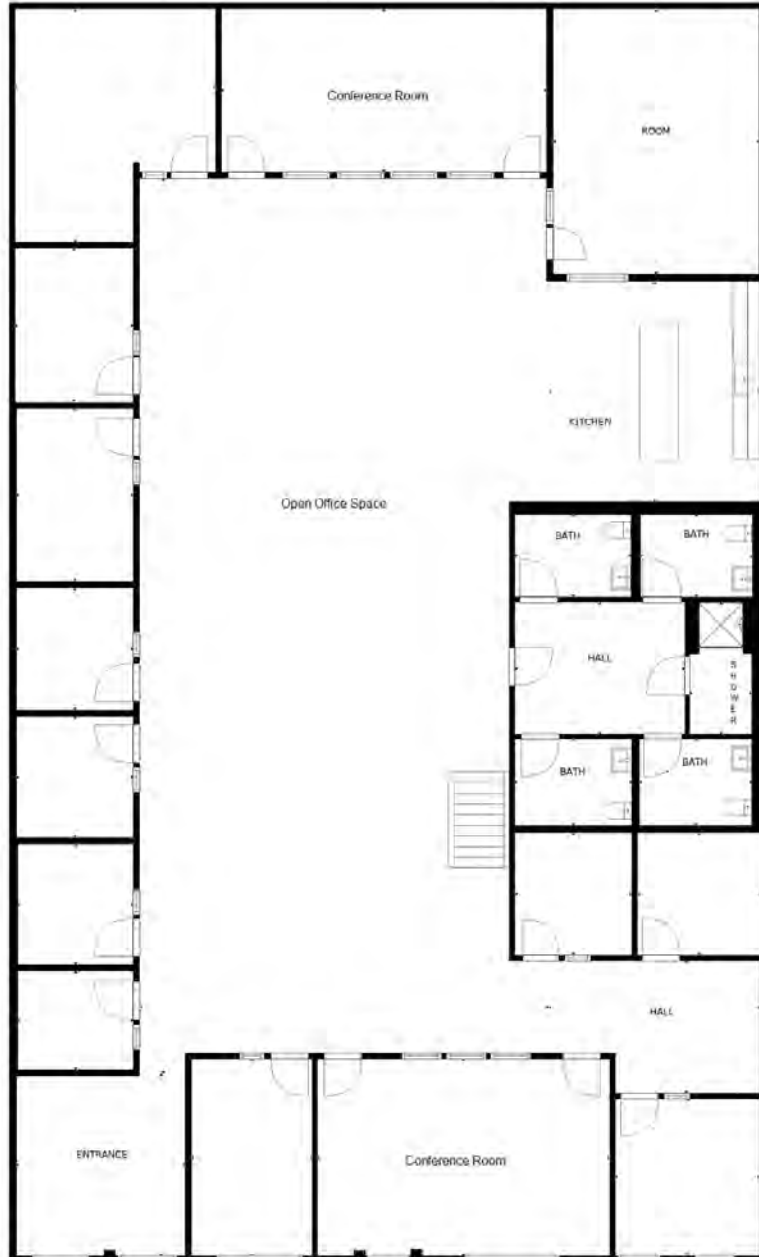

1st and 2nd FLOOR PLAN

Click on the floor plan below for the
iStream 3D tour of Suite G