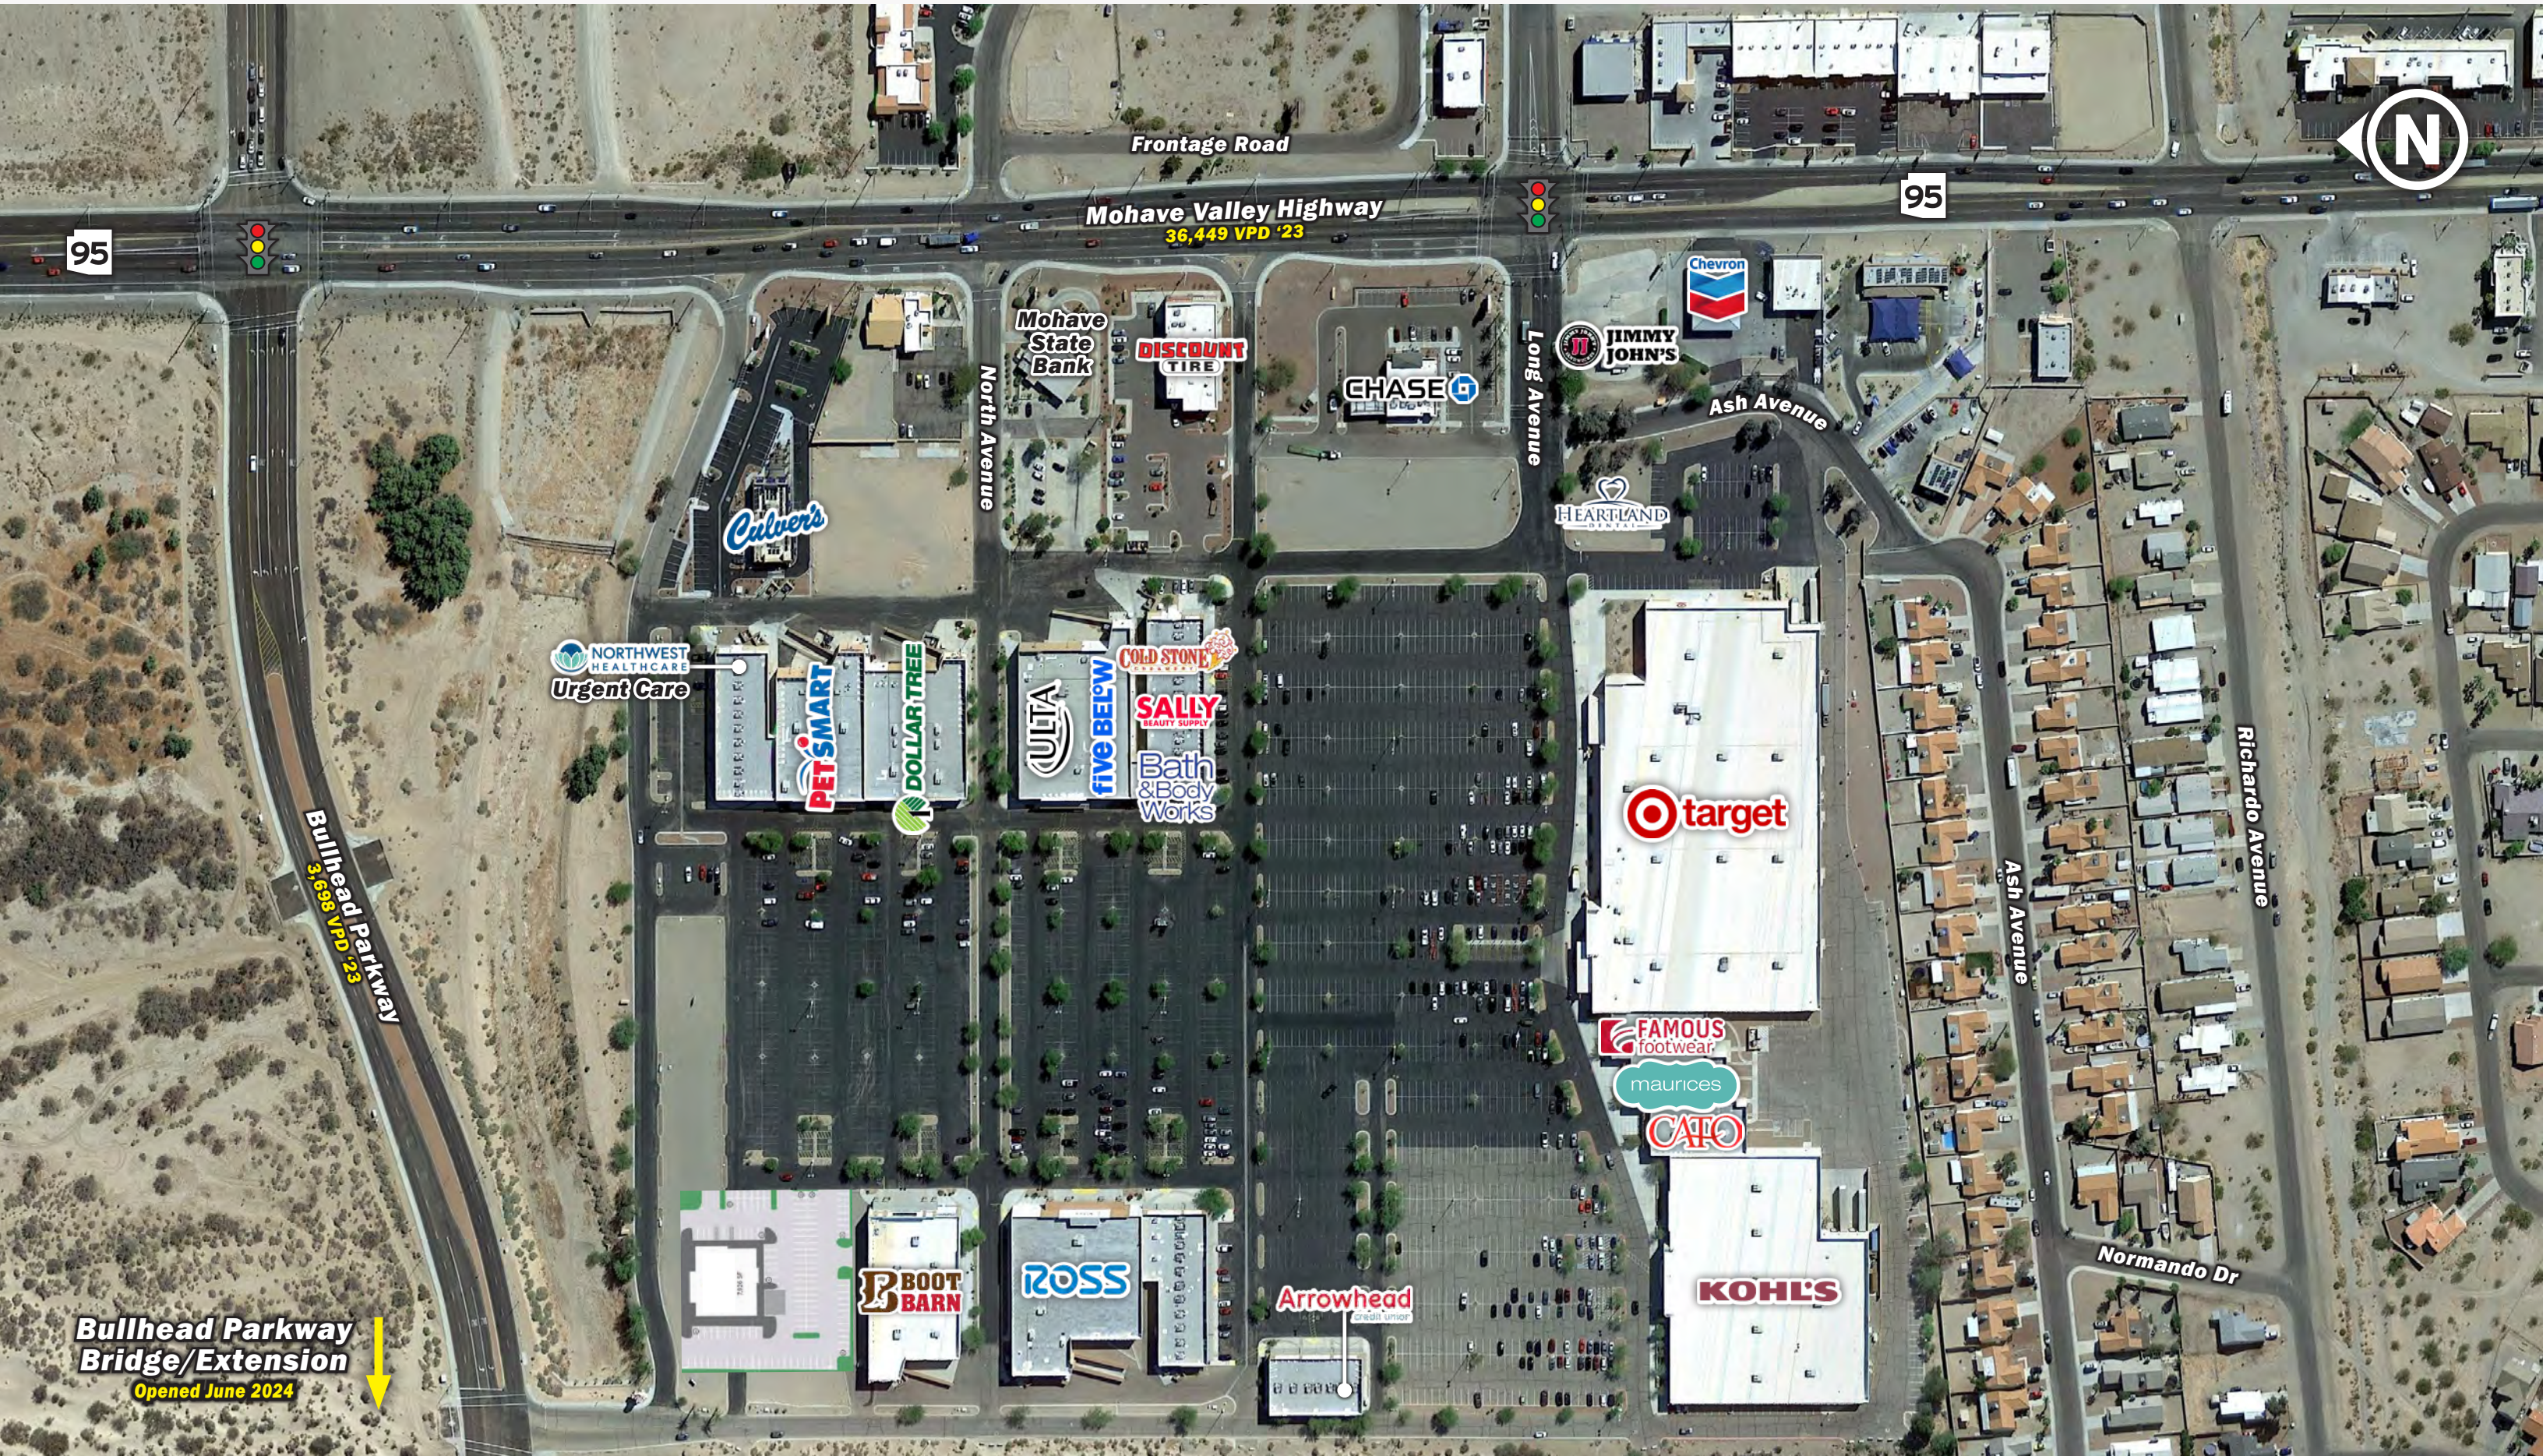

Mohave Crossroads

SWC Bullhead Parkway & State Route 95 | Bullhead City, Arizona 86442

Bullhead Parkway Bridge/Extension
Opened June 2024