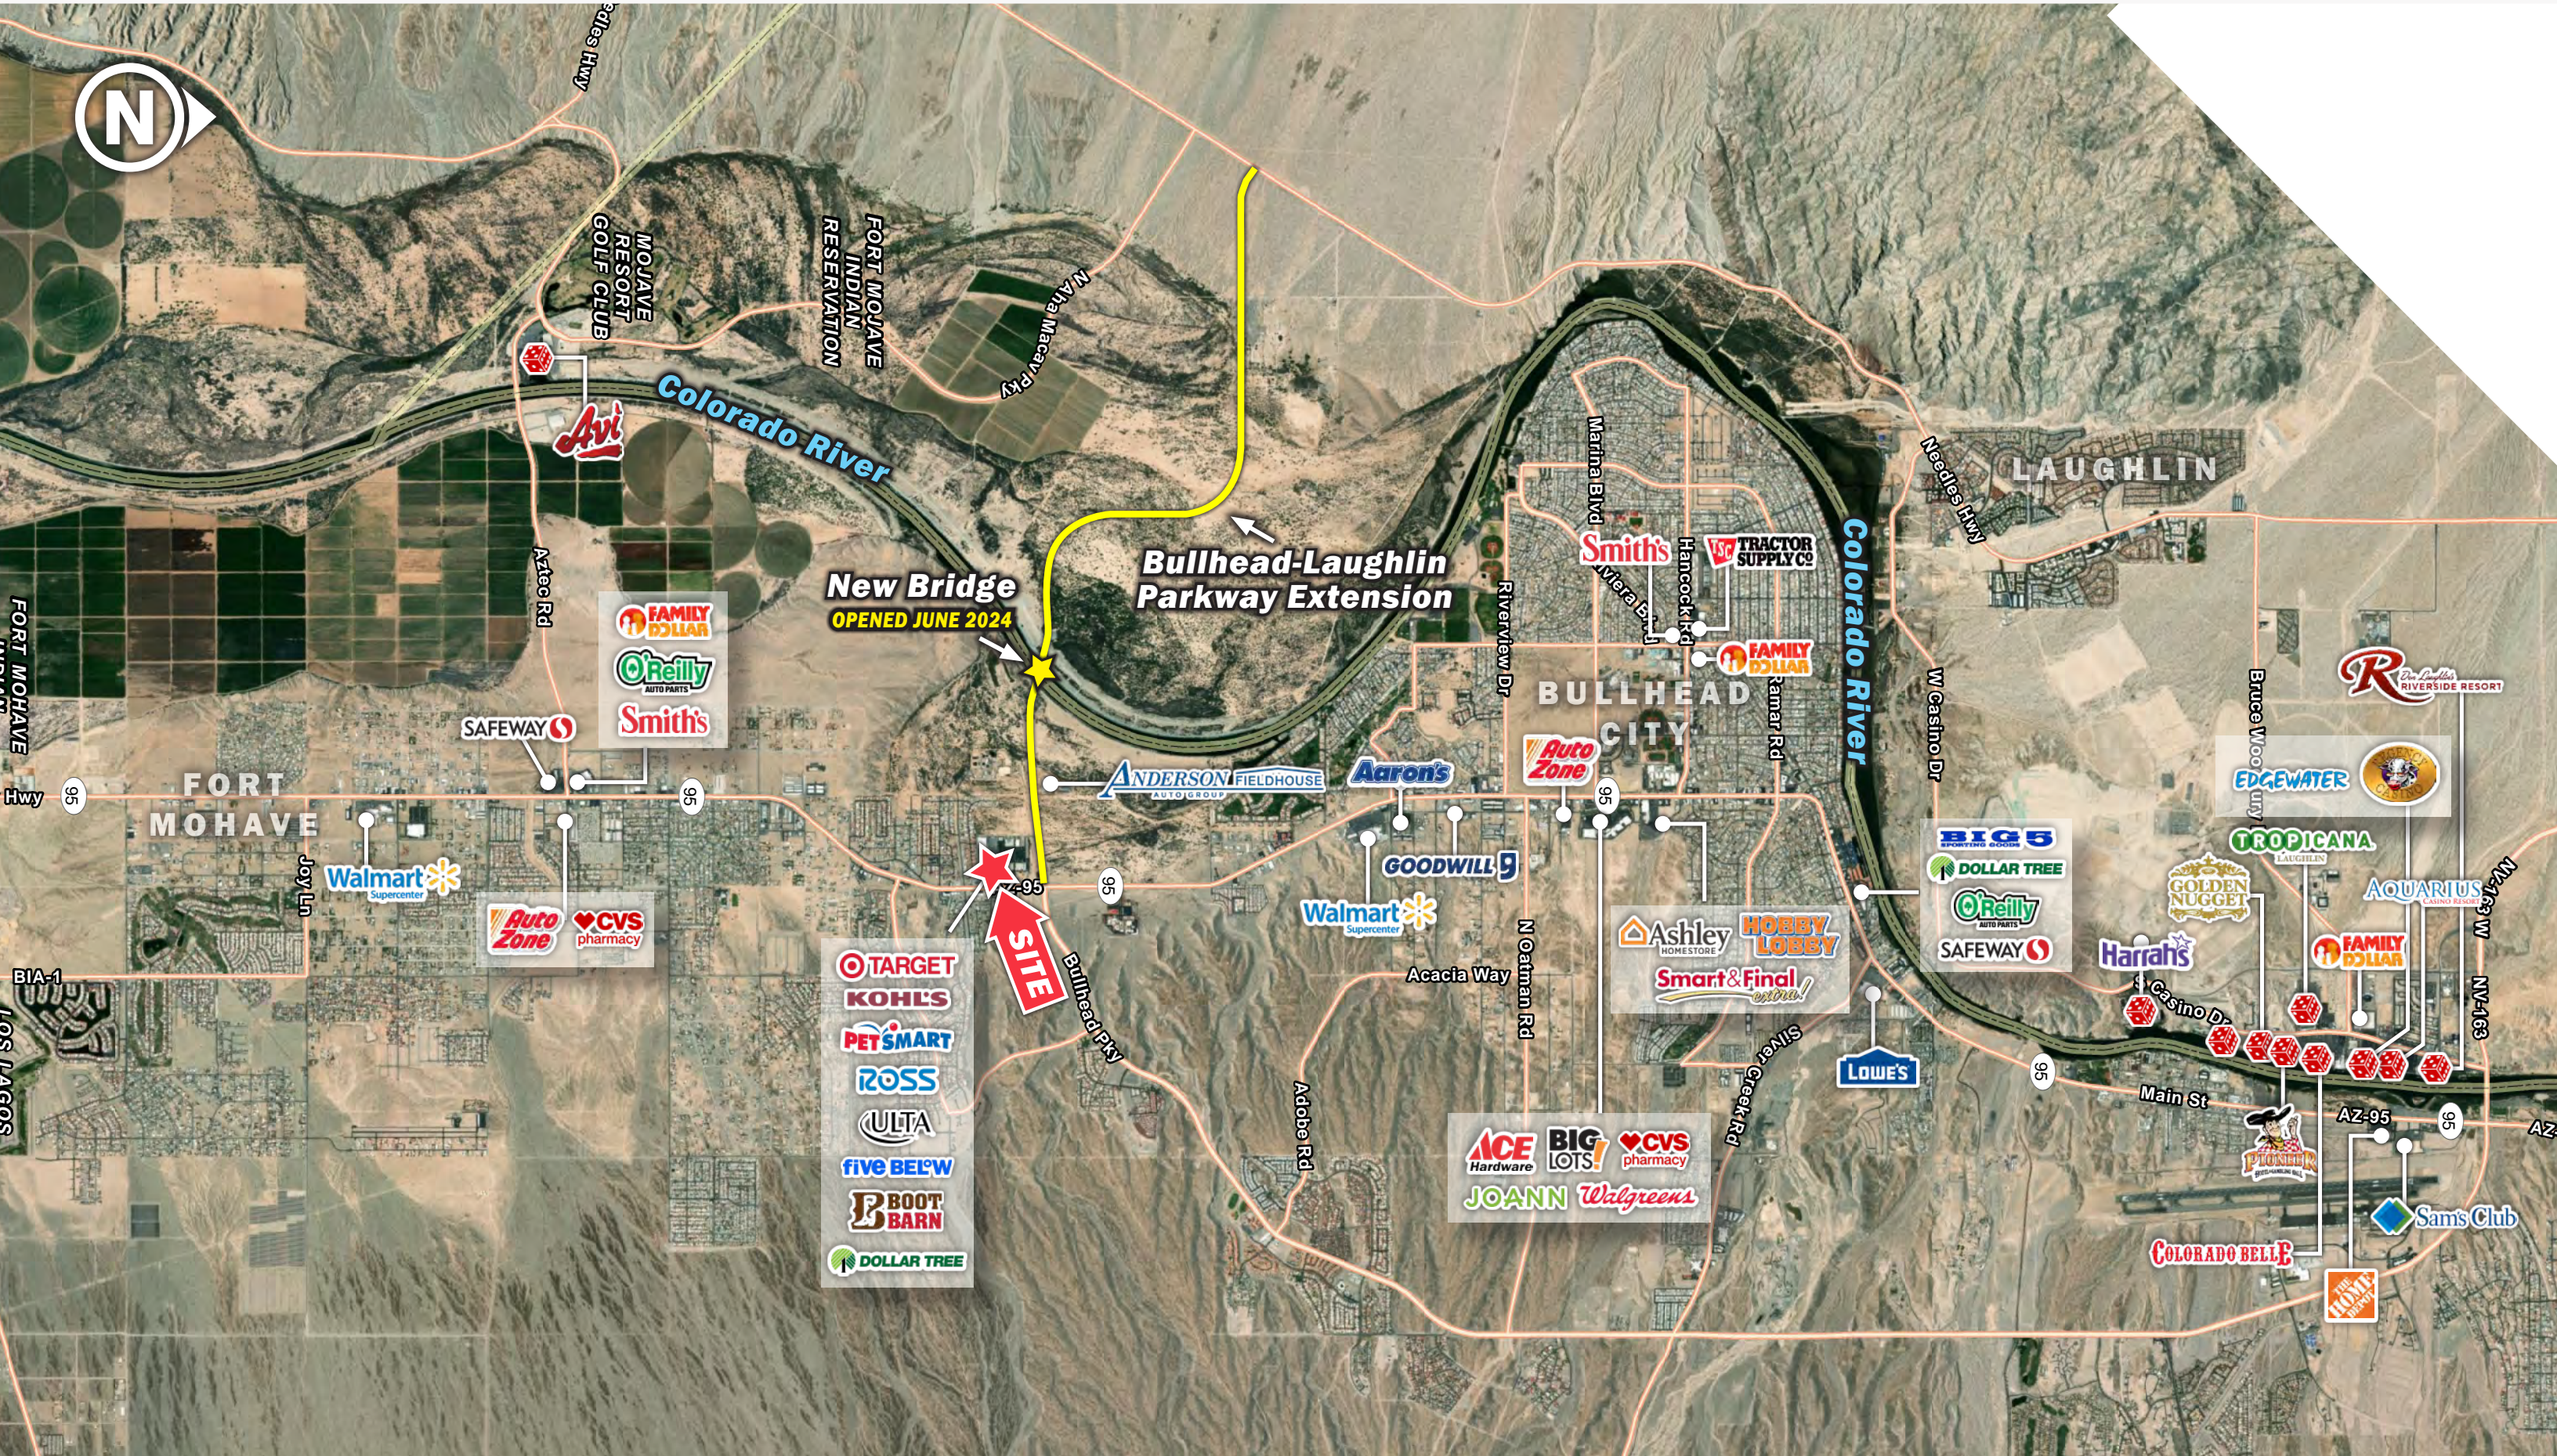

## ABOUT THE PROPERTY

- Mohave Crossroads is the regional shopping hub for the Bullhead City, Lake Havasu, Kingman and Laughlin trade area with a population exceeding 200,000 and is home to the only Target, Kohls, Bath & Body Works, Five Below, and Ulta stores within a 70-mile radius
- Nearby casinos & resorts attract 5.5 million visitors per year
- Located at the intersection of Highway 95, the main north/south arterial through western Arizona's river cities, and Bullhead Parkway, the alternate route through Bullhead City
- The new Bullhead Parkway bridge across the Colorado River opened in June 2024, creating an alternative route to reach Laughlin and points West
- Anderson Field House indoor sports and entertainment venue is located just northwest of the center.
- Anderson Field House generated over 270,000 visitors in 2022

# Mohave Crossroads

SWC Bullhead Pkwy & Hwy 95 | Bullhead City, AZ

Colorado River

Bullhead-Laughlin Parkway Extension

New Bridge  
OPENED JUNE 2024

SITE

FORT MOHAVE

- TARGET
- KOHL'S
- PET SMART
- ROSS
- ULTA
- FIVE BELOW
- BOOT BARN
- DOLLAR TREE

- FAMILY DOLLAR
- O'Reilly AUTO PARTS
- Smith's

- Auto Zone
- CVS pharmacy

- Walmart Supercenter
- Aaron's
- GOODWILL

- ACE Hardware
- BIG LOTS!
- CVS pharmacy
- JOANN
- Walgreens

# Mohave Crossroads

SWC Bullhead Pkwy & Hwy 95 | Bullhead City, AZ

**New Bridge**  
OPENED JUNE 2024

**Bullhead-Laughlin Parkway Extension**

**SITE**