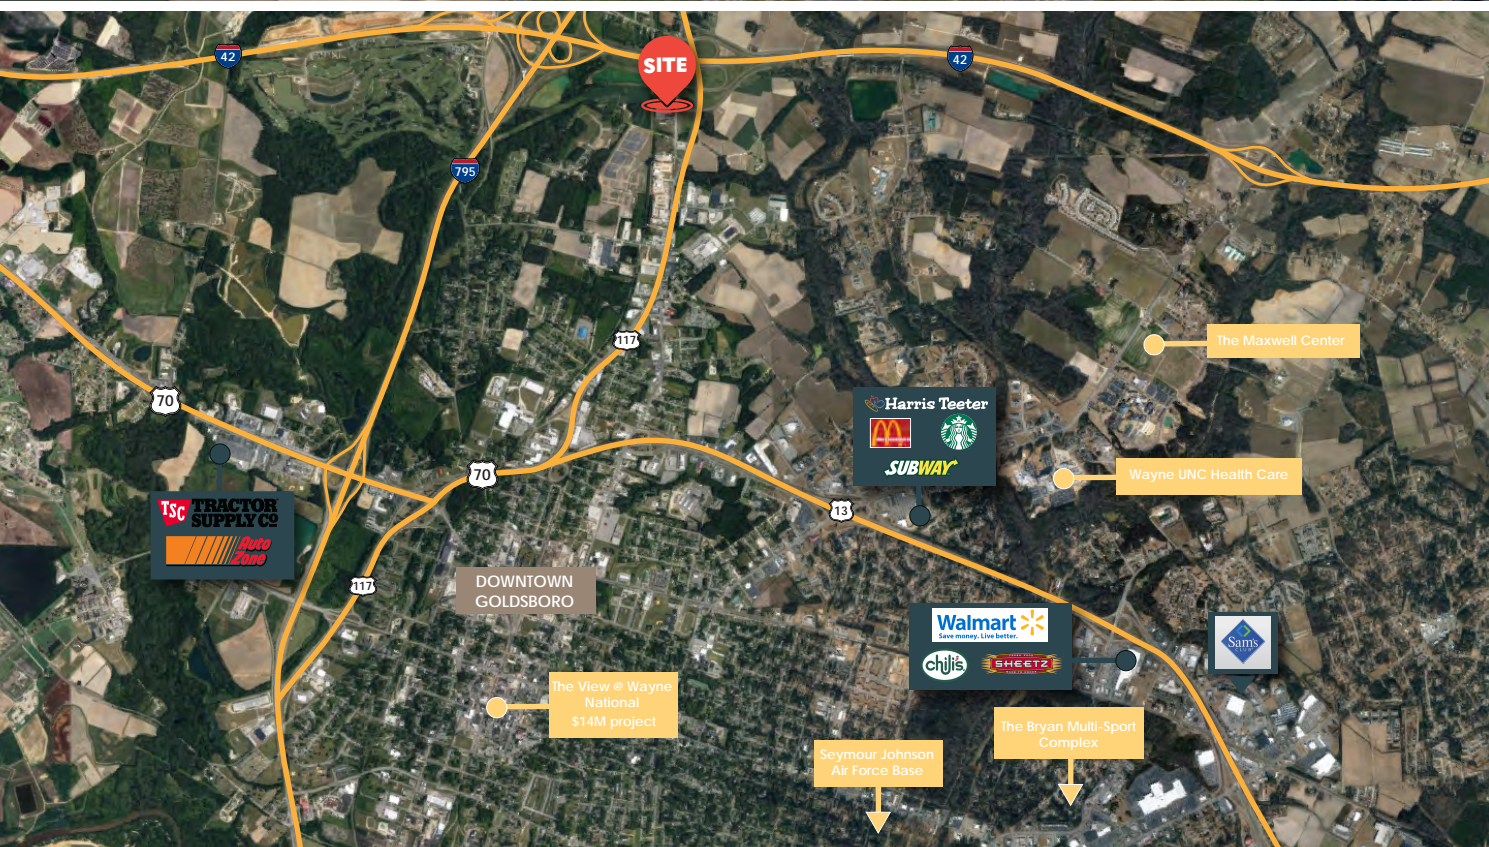

york

INVESTMENT ADVISORS

JOHN KERR

johnkerr@yorkproperties.com
919.645.2766

JUDSON MCMILLAN

judsonmcmillan@yorkproperties.com
919.645.2764

BOB LOGAN

logan@waynerealty.com
919.735.1876

FINANCIAL ANALYST

SHELTON GRIFFIN

sheltongriffin@yorkproperties.com
919.863.8085

YORK PROPERTIES

2108 Clark Avenue
Raleigh, NC 27605
919.821.1350

yorkproperties.com
@yorkproperties1